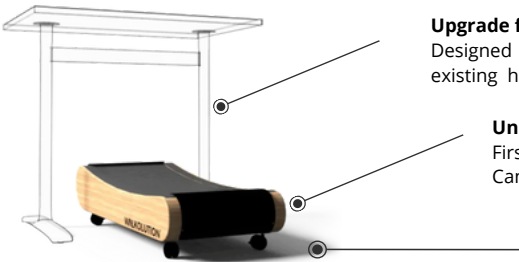

MT300 & MT300R NEW WORK

The manual under desk treadmill MT300 is particularly quiet and the perfect addition to an own height-adjustable desk, whether at home or in the office. Thanks to its compact shape and four wheels, swapping the chair and treadmill is easy.

The optional standing aid is ideal for a short break in between, so you can lean back and relax.

PRODUCT AWARDS

MT300

MT300R

AVAILABLE PRODUCT VERSIONS

Upgrade for standing desk users

Designed to be combined with every existing height adjustable desk.