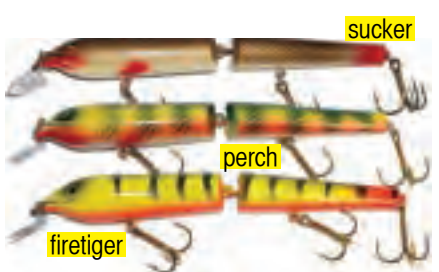

wild sucker

sucker

perch

firetiger

SMITY LARGE JOINTED: They will dive from 6'-8'. Work them over submerged weeds, rock, or timber. The stainless lips will bounce off of structure. These baits have been proven fish producers for years. All hardwood bodies with super tough components. Made in the USA.

Colors: 01 perch, 02 cisco, 03 pike, 05 redhorse, 06 sucker, 07 firetiger
Item 520-114 (9" jntd, 2.5 oz.)..... $25.99