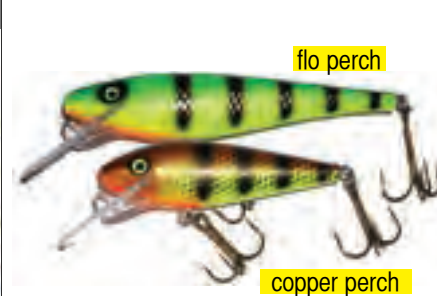

Item 520-399 (14" 8.4oz.)\$48.99

flo perch

copper perch

LEO LURES MOJOE & MAGNUM SHAD:

The Mojoe has a shad shaped body with a lexan lip. Very easy to cast or troll. When you talk "consistency" it is the Mojoe. The Magnum has a thicker shad shaped body with Lexan Lip. Made of western red cedar.