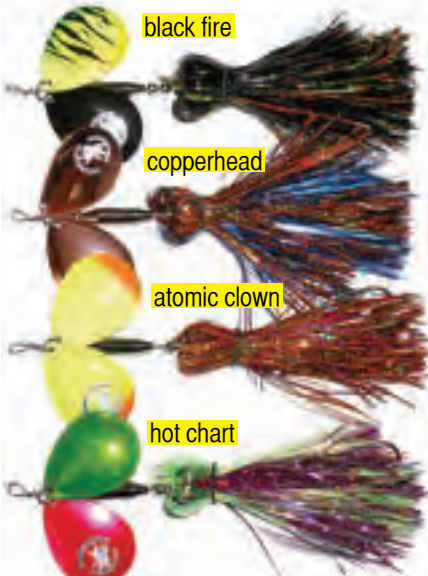

black fire

copperhead

atomic clown

hot chart

MUSKY MAYHEM DOUBLE SHOWGIRL: Double Colorado blades churn the water and make the flashabou tail dance with a lifelike action.

Colors: 02 gold/gold, 03 rainbow/nickel, 04 red/red, 05 brown-orange/orange, 06 purple/purple, 07 blue-silver/nickel, 09 black-red/nic, 10 pink/pink, 11 blk/nickel, 12 black/orange, 13 black-chart/chart, 15 whitefish, 16 red craw, 17 black fire, 18 walleye, 19 candy corn, 20 dorado, 21 super black, 22 copper rainbow, 23 laser shad, 24 skunk, 25 bluegill, 26 laser cranberry, 27 hot chart, 28 hot chartreuse, 29 mojito, 30 paydirt, 31 atomic clown, 32 avatar, 33 goblin, 34 wicked witch, 35 copperhead, 36 perchzilla, 37 easter egg, 38 shrek, 39 black chart/flowage green, 40 flowage albino, 41 flowage walleye, 42 super black/flowage green, 80 mother of pearl 81 BL, 82 Glow seagull, 83 grape flame, 84 Canadian Crush, 85 Tenn Shad, 86 Snot nose carp, 87 Snot nose cisco, 88 Electric cisco, 89 Screamer, 90 Pumpkin 91-Fire pumpkin

Item 320-211 (8", 1.6 oz).....$21.49