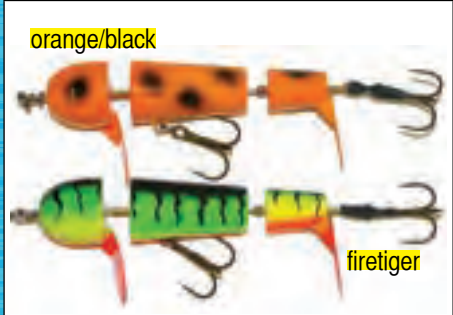

firetiger

loon

TYRANT TACKLE MINI CRUSADER: The small compact design of the mini-crusader works best at slow to medium retrieves. It covers water with a perfect "chop" and attracts all fish even big muskies. Made of high impact poly material with thru-wire construction. Internal weights to prevent "rolling".
Colors: 01 firetiger, 02 loon, 03 black/orange, 04 bullfrog, 05 black firetail, 06 reverse loon, 07 baitfish, 08 orange/black
 Item 620-084 (5" w/o hook, 1.3 oz)... \$18.99

baitfish

frog

TYRANT TACKLE CRUSADER: The "Crusader" is made of high impact polystyrene material with thru-wire construction. The internal weight is molded to the wire preventing issues with breakage or "rolling". Very easy to use and retrieve. Provides loud sound without the need for tuning the tail.
Colors: 01 firetiger, 02 orange/black dots, 03 black firetail, 04 black/orange dots, 05 loon, 06 frog, 07 reverse loon, 08 baitfish
 Item 620-085 (6.5" w/o hooks, 2.4 oz) \$20.99