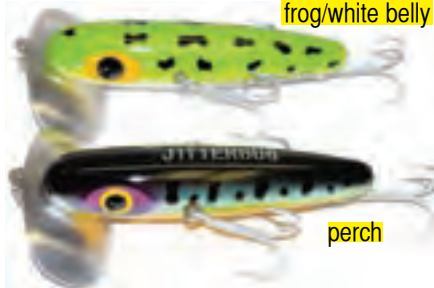

frog/white belly

perch

ARBOGAST MUSKY JITTERBUG:

The musky sized model of the long time favorite "Jitterbug" is just the right meal for pike, muskies, and monster bass too. Use a slow retrieve to make the "Jitterbug" dance back and forth with a crazy wobble.

Colors: 02 black, 04 perch, 05 frog/white belly, 07 firetiger

Item 620-071 (4.5", 1.1 oz.).....$7.99