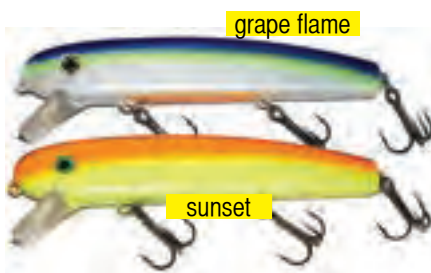

purple tiger

grape flame

sunset

BUCHER 9" SHALLOWRAIDER:

Wow, the 9" Shallow Raider is hot. Casted or trolled in the 4'-6' range has proven deadly. Straight retrieve or jerked, it has a beautiful slow rise and wiggle. 6/0 VMC hooks.

Colors: 11 sucker, 12 baitfish, 19 tenn shad, 25 chart pikey, 27 grape flame, 32 sunset, 55 firetiger, 69 shimr'n shad, 75 natural perch, 76 black perch, 94 walleye, 97 miller perch

Item 520-068 (9", 4.6 oz.) $32.99