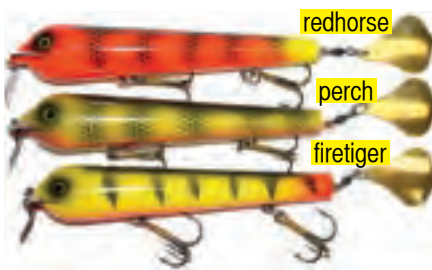

redhorse

firetiger

perch

SMITY SPUTTER BUG: The buzzer blades on the "Sputter Bug" kick up the water but with a different sound than a typical rotator style bait. It's very easy to retrieve and can be worked from slow to very fast in nearly any water conditions. This is one of the most versatile topwater lures on the market. Made in the USA.

Colors: 01 perch, 02 cisco/shad, 04 black-firetail, 05 sucker, 06 firetiger, 07 redhorse

Item 620-055 (6-1/2", 2 oz.) \$22.99

Item 620-056 (9", 2.3 oz.) \$24.99

baby duck

black firetail

redhorse

SMITY SURFACE JERK: Short taps of the rod tip make this bait swing side to side while the tail prop creates a wake trail. It's 7" long and creates the illusion of an injured baitfish trying to escape. Just the thing for opportunistic predators. Made in the USA.

Colors: 171 perch, 175 sucker, 176 firetiger, 177 redhorse, 180 black firetail, 182 baby duck
Item 620-057 (7", 1.6 oz.) \$24.99

redhorse

perch

firetiger

SMITY SLAP-TAIL: Smity is a master at creating effective surface baits. Here's one of the best. The lure rocks back and forth while the brass tail blade slaps the water with a plop sound. Excellent night bait and when you've got a big fish spotted. Made in the USA.

Colors: 01 perch, 02 loon, 03 black, 04 baby duck, 05 sucker, 06 firetiger, 07 redhorse, 08 black-firetail

Item 620-058 (7", 2 oz.) \$24.99

chart fire leopard

black flame tail

orange frog

SMITY DICK GRIES LURES ORIGINAL TOP KICK: The "Original Top Kick" is back. This all wood-segmented surface lure is front weighted to push water perfectly at slower speeds and the tail is cupped for maximum chop.