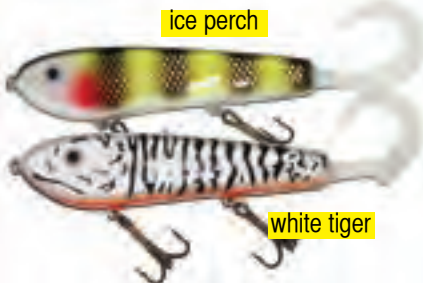

ice perch

white tiger

HOT TAIL ENTICER: The Enticer is made from Spanish Cedar with multiple coats of epoxy over the paint. Like most options from Hot Tails, the Enticer has that wide glide with a slow sink. Classic glide results on this handmade gem!

Colors:01-dark walleye 02-white walleye 03-blotchy walleye 04-lime loon 05-natural perch 06-SP tiger 07-white tiger 08-hot tiger 09-ice perch
Item 420-398 (8" body only 7.3oz.)$66.99