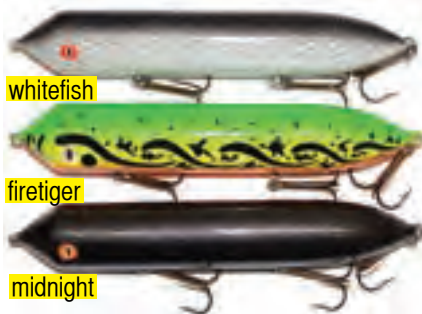

beegee

perch

RIVER 2 SEA 190 WHOPPER PLOPPER:

River2Sea has put all their "state of the art" innovations into this lure. The front section is made of high impact plastic and it's large propeller-like soft pliable tail rotates on a solid stainless steel harness. The pliable soft tail can take the punishment of bouncing off of rocks, stumps and other structure.

Colors: 01 firetiger, 02 beegee, 03 bone, 04 redhorse, 05 lacy, 07 rock star, 09 perch, 12 loon

Item 620-076 (7-1/2", 2.9 oz)\$20.99

MUSKY SAFARI STUMBLE BEE:

Hand crafted and tuned by Musky Safari, this is a classic creeper style lure with a twist! VERY LIMITED PRODUCTION

Colors: 01-frog 02-hornet 03-fireball 04-rotten nectarine

Item 620-046 (7" with hook 3.0oz) 52.99

MUSKY SAFARI TACKLE WATER MOCCOSIN:

Musky Safari's walk the dog style topwater bait is in a class by itself. Effortless action, and a great side to side kick. Try as a search bait. This bait will bring up fish you never knew existed. Big fish lure!