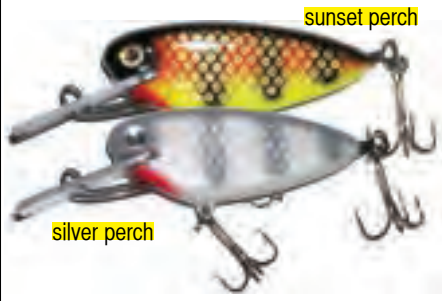

B & N 4" RIPPIN SHAD: The 4" Rippin Shad is the smallest of their shad series. It has a western red cedar body and through wire construction using .057 stainless steel wire. The lip is made from 1/8" thick Lexan. This model has Eagle Claw #375 2/0 hooks. It is finished with multiple coats of epoxy.
Colors: 01-sunset perch 02-golden carp 03-brown perch 04-gizzard shad 05-silver perch 06-goldfish
Item 520-267 (5.8" with lip 1.6oz.) $19.99