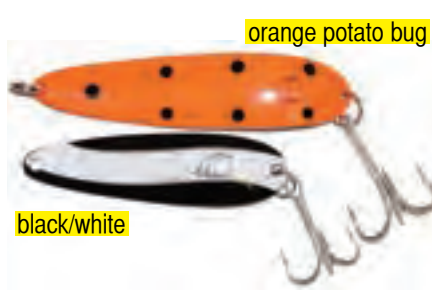

red/white

orange potato bug

black/white

EPPINGER COP-E-CAT: The erratic action of Eppingers "Cop-E-Cat" closely imitates darting baitfish. The slender, curved spoons are great for casting, jigging and slow trolling in deep or shallow water for just about anything that swims in your lake!

Colors: 01 red/white, 02 copper, 03 yellow five of diamonds, 04 orange potato bug, 05 flame, 06 black/white

Item 720-018 (4-1/2", 2.0 oz.)....$10.99

Item 720-019 (5-1/4", 3.5 oz.) $13.99