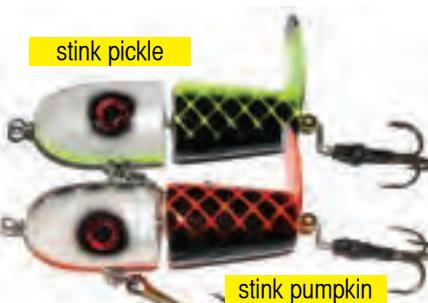

SUICK NITEWALKER:

The Nitewalker is a 2 piece topwater lure featuring heavy .060 wire and 2 hook design. The rotating tail section rotates and creates a loud water churning action, sure to wake up monster fish in your neighborhood.

Colors: 01 green frog, 02 orange frog, 03 black, 04 grey mouse, 05 rainbow, 06 yellow frog, 07 blue frog, 08 firetiger, 09 baby duck, 10 black infernom, 11 stink pickle, 12 stink pumpkin

Item 620-013 (4-1/2", 2.1 oz.) $30.99