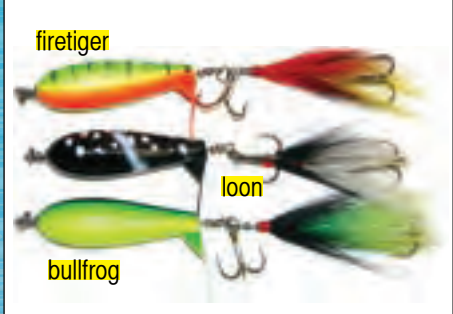

orange/black

firetiger

TYRANT TACKLE LOLA: The "Lola" has a rotating head and tail blades along with a stationary mid body which produces vibration and plop that drives big fish crazy. Made with Tyrants high impact poly and thru wire construction.
Colors: 01 firetiger, 02 loon, 03 black/orange, 04 orange/black, 05 bullfrog, 06 reverse loon
 Item 620-086 (6", 2.2 oz) \$20.99

reverse loon

black orange

TYRANT TACKLE HALEY'S COMET: "Haley's Comet" features a soft plastic tail along with a rotating blade head to chop up your favorite water. Two short shank wide gap hooks, high impact poly and thru wire construction. Super action! Don't forget to figure 8.
Colors: 01 firetiger, 02 loon, 03 black/orange, 04 orange/black, 05 bullfrog, 06 reverse loon
 Item 620-087 (10" w/tail, 2.3 oz) \$19.99

black/orange

reverse loon

TYRANT TACKLE NAVIGATOR: Four blades power this surface bait made of high impact poly and thru wire construction. Perfect for low or high speed running, easy to use, and a great all purpose search bait.
Colors: 01 firetiger, 02 reverse loon, 03 black/orange, 04 orange/black, 05 bullfrog, 06 loon
 Item 620-088 (8", 1.8 oz) \$17.99

firetiger

loon

bullfrog

TYRANT TACKLE SPINJACK: This hybrid surface/bucktail lure uses a rotating head to chop up the water and bucktail trailer to further entice big fish. Excellent hook-ups and easy to use day in....day out.
Colors: 01 firetiger, 02 loon, 03 black/orange, 04 bullfrog
 Item 620-089 (9", 1.4 oz) \$17.99