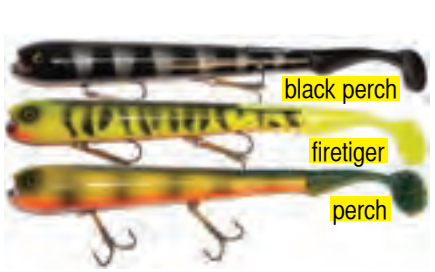

black perch

firetiger

perch

SMITY THUMPER JERK: The Thumper Jerk is perfectly balanced for the slightest slow, sinking action, giving this jerk bait a wonderful hang time and high vibrating tail action! Wood, hand-weighted and made right here in Northern Wisconsin! Pull it, jerk it, twitch it, rip it, this baby has giant written all over it!

Colors: 01 black perch, 02 firetiger,
03 perch, 04 cisco, 05 redhorse, 06 walleye
Item 420-140 (12" w/tail, 3.9 oz.) $38.99