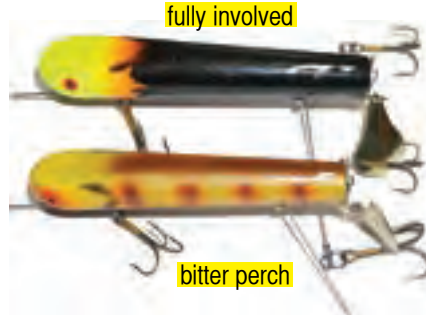

SMITY REGULAR FLAP TAIL: The subtle power of the brass tail blade creates a perfect water disturbance, known by musky experts for years! Almost too good to be true! Solid leader included!

Colors: 01-black 02-chipmunk 03-perch 04-black hot tail 05-sucker 06-black chart stripes 07-firetiger 08-frog

Item 620-051 (5" (body only) 1.7oz.) \$29.99

black

sucker

frog

SMITY MAG FLAP TAIL: The classic formula for musky fishing success in this popular topwater! The perfect slower presentation!

Colors: 01-black 02-chipmunk 03-perch 04-black hot tail 05-sucker 06-black chart stripes 07-firetiger 08-frog

Item 620-052 (6.5" (body only) 2.0oz.) \$29.99

fully involved

bitter perch

SMITY GRAPPLE FLAPTAIL: The subtle power of the brass tail blade creates a perfect water disturbance, known by musky experts for years! Fantastic! Solid leader included!

Colors: 01-bitter perch 02-candy corn 03-captain & coke 04-fully involved 05-flowage frog 06-hulk 07-loon 08-nt

Item 620-214 (6.5" (body only) 2.6oz.) \$39.99

orange crush

black flame

SMITY SCUTTLE BUG: This little solid wood bait resembles a small critter scooting across the surface of the lake. It means "easy meal" to hungry muskies, bass, and pike. A slow to medium retrieve with pauses will put the "Scuttle Bug" in harms way. Made in the USA.