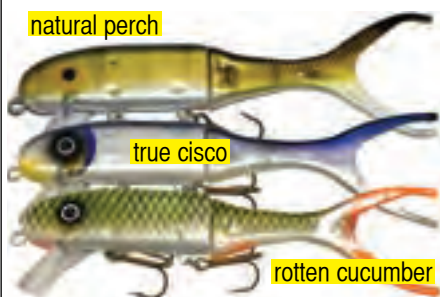

orange belly perch

UV sunrise

natural perch

true cisco

rotten cucumber

MUSKY INNOVATIONS UV REFLEX SHALLOW INVADERS:

The majority of natural light is reflected off the waters surface, but UV light penetrates 10 times further than visible light. Baitfish reflect UV light--predators key in on this....stunning!

Colors: 01 rotten cucumber, 02 reflex blaze, 03 reflex natural perch, 04 true cisco, 05 reflex whitefish, 06 sunrise, 07 golden sucker

Item 520-134 (9", 2.9 oz.) $24.99

Item 520-135 (replacement tails) $9.99