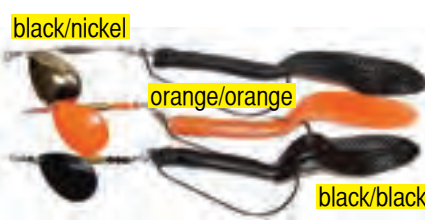

Colors: 10 black/orange, 11 black/nickel, 15 chart/flame, 59 firetiger, 65 elvis, 66 rainbow/nickel, 71 cisco/nickel, 93 goldielocks
Item 320-120 (5", 1.4 oz).....\$22.99

VIOLENT STRIKE LURES LARGE EXTRACTOR: The Extractor is a segmented spinner based on a large reaper tail and massive single hook, which can be rigged totally weedless. Prowl the heavy cover with this baby! Limited colors! Casts and retrieves with ease, making this versatile and deadly on large predator hawks!