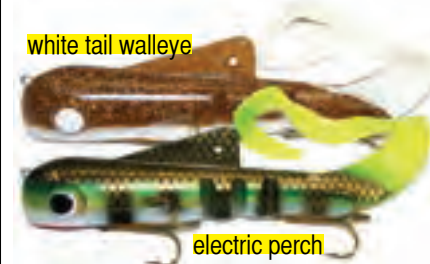

white tail eelpout

Jay's fire perch

white tail walleye

electric perch

MUSKY INNOVATIONS CUSTOM REGULAR SHALLOW DAWGS:

This superb color line-up of the hottest custom colors are only available at the Musky Shop. Outstanding results for those who like to fish higher in the water column, these Dawgs have a slower descent than the standard series!

Colors: 01 eelpout, 02 Jay's fire perch, 03 white tail eelpout, 04 firetiger, 05 electric perch, 06 white tail walleye

Item 420-087 (9" 3.7 oz).....$27.99