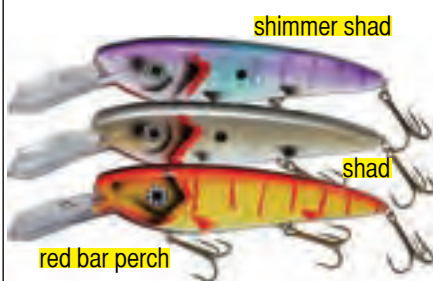

shimmer shad

shad

red bar perch

TUFF SHAD MAG:

The Magnum size Tuff Shad is a trollers perfect weapon for big muskies! Made from super strong plastic to bounce, bang and rattle it's way through any situation.

Colors: 01-black sucker, 02-blue shad, 03-bluegill, 04-firetiger, 05-nat. walleye, 06-pearl, 07-perch, 08-red bar perch, 09-shad, 10-shimmer shad, 11-wiley black sucker, 12- wiley carp

Item 520-162 (Mag 11" w/lip, 4.2 oz.) $35.99