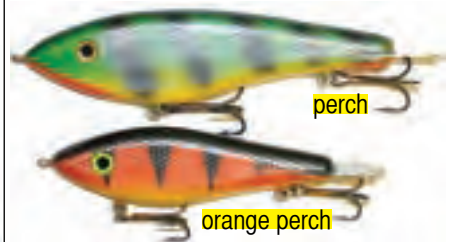

perch

orange perch

BITTEN TACKLE WARLOCK:

One of the finest glide baits on the market. The "Warlock" is easy to drive in a variety of retrieve styles. High impact tooth-proof plastic, solid body with a metal adjustable tail for fine tuning the action.

Colors: 01 perch, 02 orange perch, 03 walleye, 04 sucker, 05 redhorse, 06 purple cisco, 07 shiner, 08 bluegill, 09 black pumpkin, 10 crappie, 11 ghost
Item 420-142 (7-3/4", 3.6 oz) regular $29.99
Item 420-143 (10", 5.5 oz) mag...$30.99