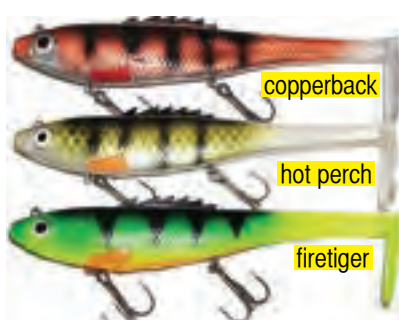

copperback

hot perch

firetiger

CHAOS TACKLE POSSEIDON 10

This swimbait features a paddle tail for a high vibration fish catching motion. The internal weighted rig has the perfect balance to rip, swim, troll or jerk your way to huge fish.

Colors: 01 black, 02 flame thrower, 03 hot perch, 04 sucker, 05 firetiger, 06 walleye, 07 white, 08 copperback, 09 clown, 10 lemon tail, 11 charged cisco, 12 silver shad

Item 420-001 (10", 6.4 oz).....$24.99