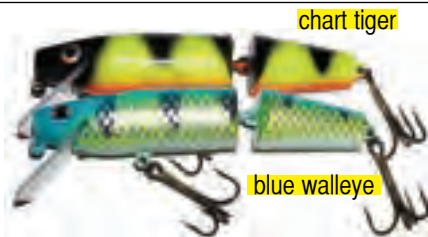

chart tiger

blue walleye

RIVER RUN LES CHUBBIE:

Les Chubbie is a handmade floating and trolling lure with a construction that makes it able to be trolled at very high speeds without losing its aggressive action. Les Chubbie has earned a strong reputation as a big fish lure in both fresh and saltwater. Dives to approx 10 feet or more.

Colors: 01-baitfish 02-chart tiger 03-coppertop 04-natural walleye 05-night black 06-pumpkin perch 07-blue walleye 08-silver shiner 09-gold shiner 10-purple firetiger

Item 520-507 (7.5" 3.1oz.) $22.99