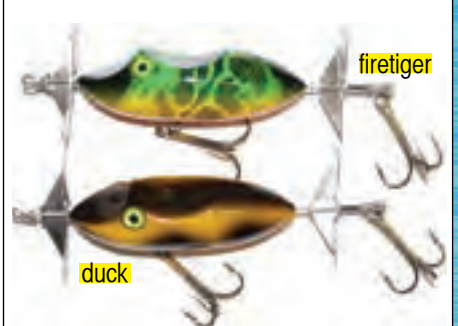

These traditional style globes come in two sizes, snack and meal! Unique "clicking" sounds from the rotating head design, thru-wire construction and the perfect water disturbance for triggering fish.

Colors: 10 blue/silver, 17 crappie, 150 yellow-gold dots, 152 hot tail, 153 black-orange head, 161 black, 162 fire perch, 163 loon, 164 black head/orange black body
Item 620-080 (4-1/2", .9 oz)\$18.99
Item 620-081 (7", 2.0 oz)\$19.99

brown frog

frog

BITTEN TACKLE CREEPER:

Bitten Tackle's "Creeper" sets the standard in topwater style and quality. Hard solid plastic and consistent thru wire construction. Easy to retrieve using a slower pace, providing that classic "walking" action that drives fish crazy.

Colors: 01 black/orange, 02 firetiger, 03 frog, 04 brown frog, 05 duck
Item 620-018 (5-1/2", 2.7 oz)\$30.99

firetiger

duck

BITTEN TACKLE BUZZER:

The Bitten "Buzzer" is a fine little surface lure. "Squeak" it in slowly or use long pulls for maximum water spray. Also, burn it in like a buzz bait. Hard plastic, solid thru-wire construction....outstanding!