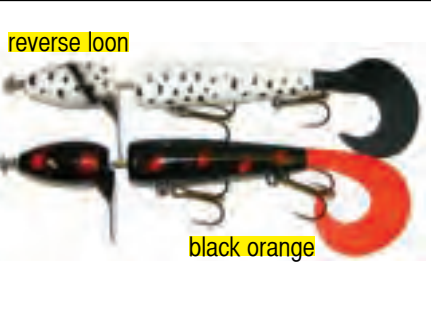

firetiger

loon

TYRANT TACKLE MINI CRUSADER: The small compact design of the mini-crusader works best at slow to medium retrieves. It covers water with a perfect "chop" and attracts all fish even big muskies. Made of high impact poly material with thru-wire construction. Internal weights to prevent "rolling".
Colors: 01 firetiger, 02 loon, 03 black/orange, 04 bullfrog, 05 black firetail, 06 reverse loon, 07 baitfish, 08 orange/black
 Item 620-084 (5" w/o hook, 1.3 oz)... \$18.99

baitfish

frog

TYRANT TACKLE CRUSADER: The "Crusader" is made of high impact polystyrene material with thru-wire construction. The internal weight is molded to the wire preventing issues with breakage or "rolling". Very easy to use and retrieve. Provides loud sound without the need for tuning the tail.
Colors: 01 firetiger, 02 orange/black dots, 03 black firetail, 04 black/orange dots, 05 loon, 06 frog, 07 reverse loon, 08 baitfish
 Item 620-085 (6.5" w/o hooks, 2.4 oz) \$20.99

orange/black

firetiger

TYRANT TACKLE LOLA: The "Lola" has a rotating head and tail blades along with a stationary mid body which produces vibration and plop that drives big fish crazy. Made with Tyrants high impact poly and thru wire construction.
Colors: 01 firetiger, 02 loon, 03 black/orange, 04 orange/black, 05 bullfrog, 06 reverse loon
 Item 620-086 (6", 2.2 oz) \$20.99