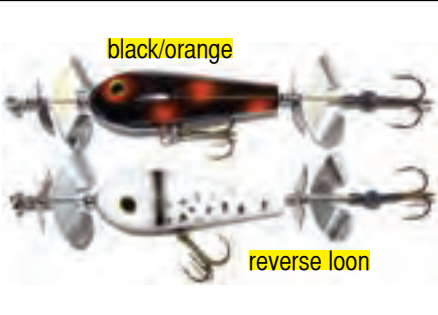

firetiger

loon

TYRANT TACKLE MINI CRUSADER: The small compact design of the mini-crusader works best at slow to medium retrieves. It covers water with a perfect "chop" and attracts all fish even big muskies. Made of high impact poly material with thru-wire construction. Internal weights to prevent "rolling".
Colors: 01 firetiger, 02 loon, 03 black/orange, 04 bullfrog, 05 black firetail, 06 reverse loon, 07 baitfish, 08 orange/black
 Item 620-084 (5" w/o hook, 1.3 oz)... \$18.99

baitfish

frog

TYRANT TACKLE CRUSADER: The "Crusader" is made of high impact polystyrene material with thru-wire construction. The internal weight is molded to the wire preventing issues with breakage or "rolling". Very easy to use and retrieve. Provides loud sound without the need for tuning the tail.
Colors: 01 firetiger, 02 orange/black dots, 03 black firetail, 04 black/orange dots, 05 loon, 06 frog, 07 reverse loon, 08 baitfish
 Item 620-085 (6.5" w/o hooks, 2.4 oz) \$20.99

orange/black

firetiger

TYRANT TACKLE LOLA: The "Lola" has a rotating head and tail blades along with a stationary mid body which produces vibration and plop that drives big fish crazy. Made with Tyrants high impact poly and thru wire construction.
Colors: 01 firetiger, 02 loon, 03 black/orange, 04 orange/black, 05 bullfrog, 06 reverse loon
 Item 620-086 (6", 2.2 oz) \$20.99

black/orange

reverse loon

TYRANT TACKLE NAVIGATOR: Four blades power this surface bait made of high impact poly and thru wire construction. Perfect for low or high speed running, easy to use, and a great all purpose search bait.
Colors: 01 firetiger, 02 reverse loon, 03 black/orange, 04 orange/black, 05 bullfrog, 06 loon
 Item 620-088 (8", 1.8 oz) \$17.99