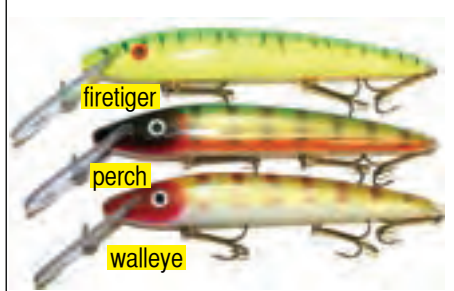

Item 520-059 (6", 2 oz.)\$18.99
Item 520-060 (7", 2.5 oz.)\$18.99

sucker

mn cisco

perch

SLAMMER 10" SHAD DIVER:

A big shad profile with all the attention to detail that you get with Slammer baits. This 10" model is a trollers dream. Trolls up to 8 mph for you speed demons or as slow as you want to go for row-trollers. Solid tooth proof plastic. (13" w/lip)

Colors: 01 perch, 02 walleye, 03 sucker, 04 shiner, 05 firetiger, 06 golden shiner, 07 MN cisco, 08 red dragon

Item 520-061 (10", 5.7 oz.)\$34.99

firetiger

perch

walleye

SLAMMER 10" DEEP MINNOW:

If big fish are what you are after then Slammer's "10" Deep Minnow" is the bait you need! Trolls down to 25' plus, and 10' when casting with an unbelievable head shaking wobble and vibration that call out to any trophy musky.