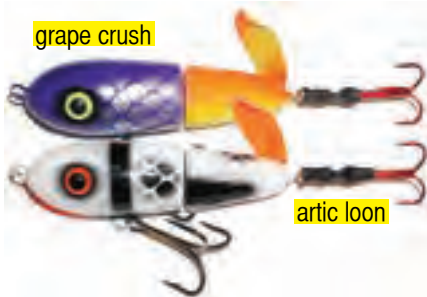

grape crush

arctic loon

LAKE X DR. EVIL: Great tail rotating action that really churns up the water. Perfect big fish topwater.

Colors: 01-silver shad 02-walleye 03-black/orange 04-black/chart 05-all black 06-orange tiger 07-lime loon 08-arctic loon 09-loon 10-orange toxic 11-char toxic 12-ragin cagun 13-grape crush 14-tigg'r 15-baby duck 16-blackbird 17-bullfrog 18-firetiger

Item 620-002 (7.5" with hook 2.1 oz).$31.99