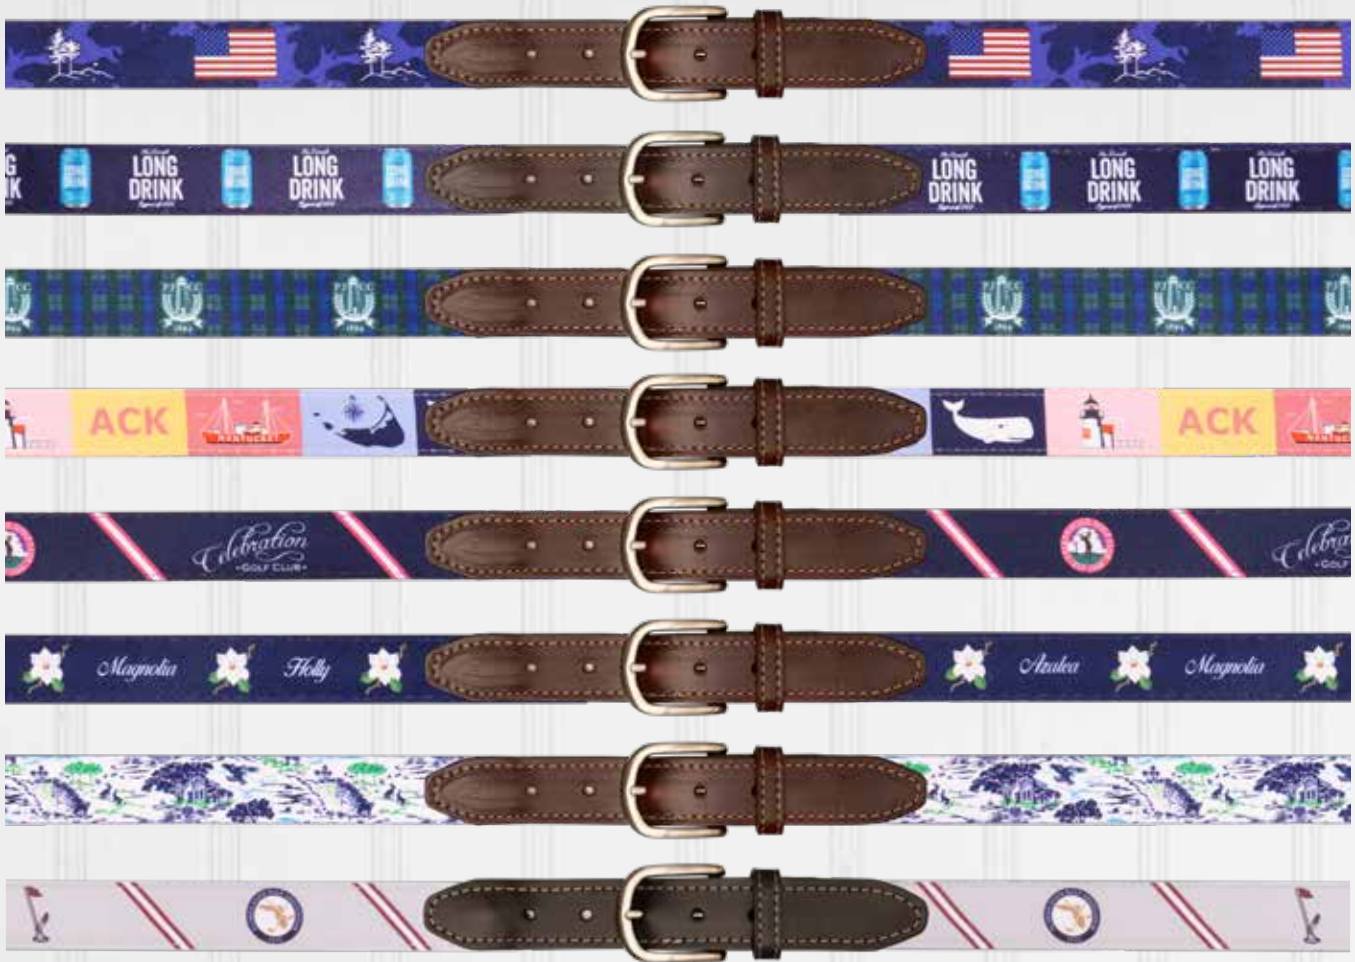

# LEATHER BACKED RIBBON BELTS

(Style # 3045)

# NEW! EXOTIC STRAIGHT TAB RIBBON BELTS

(Style # 3015 - EX)

# CUSTOM DYE-SUBLIMATION BELTS

(Style # 5500)

5514 (Black Leather) - \$37