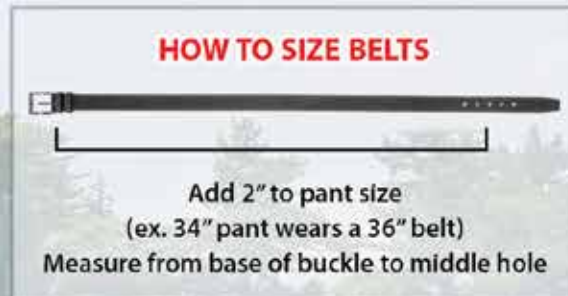

Cut-to-Size:

Available in ribbon, dye-sub, embroidery or leather (see page 5)
Minimum: 24 piece opening order