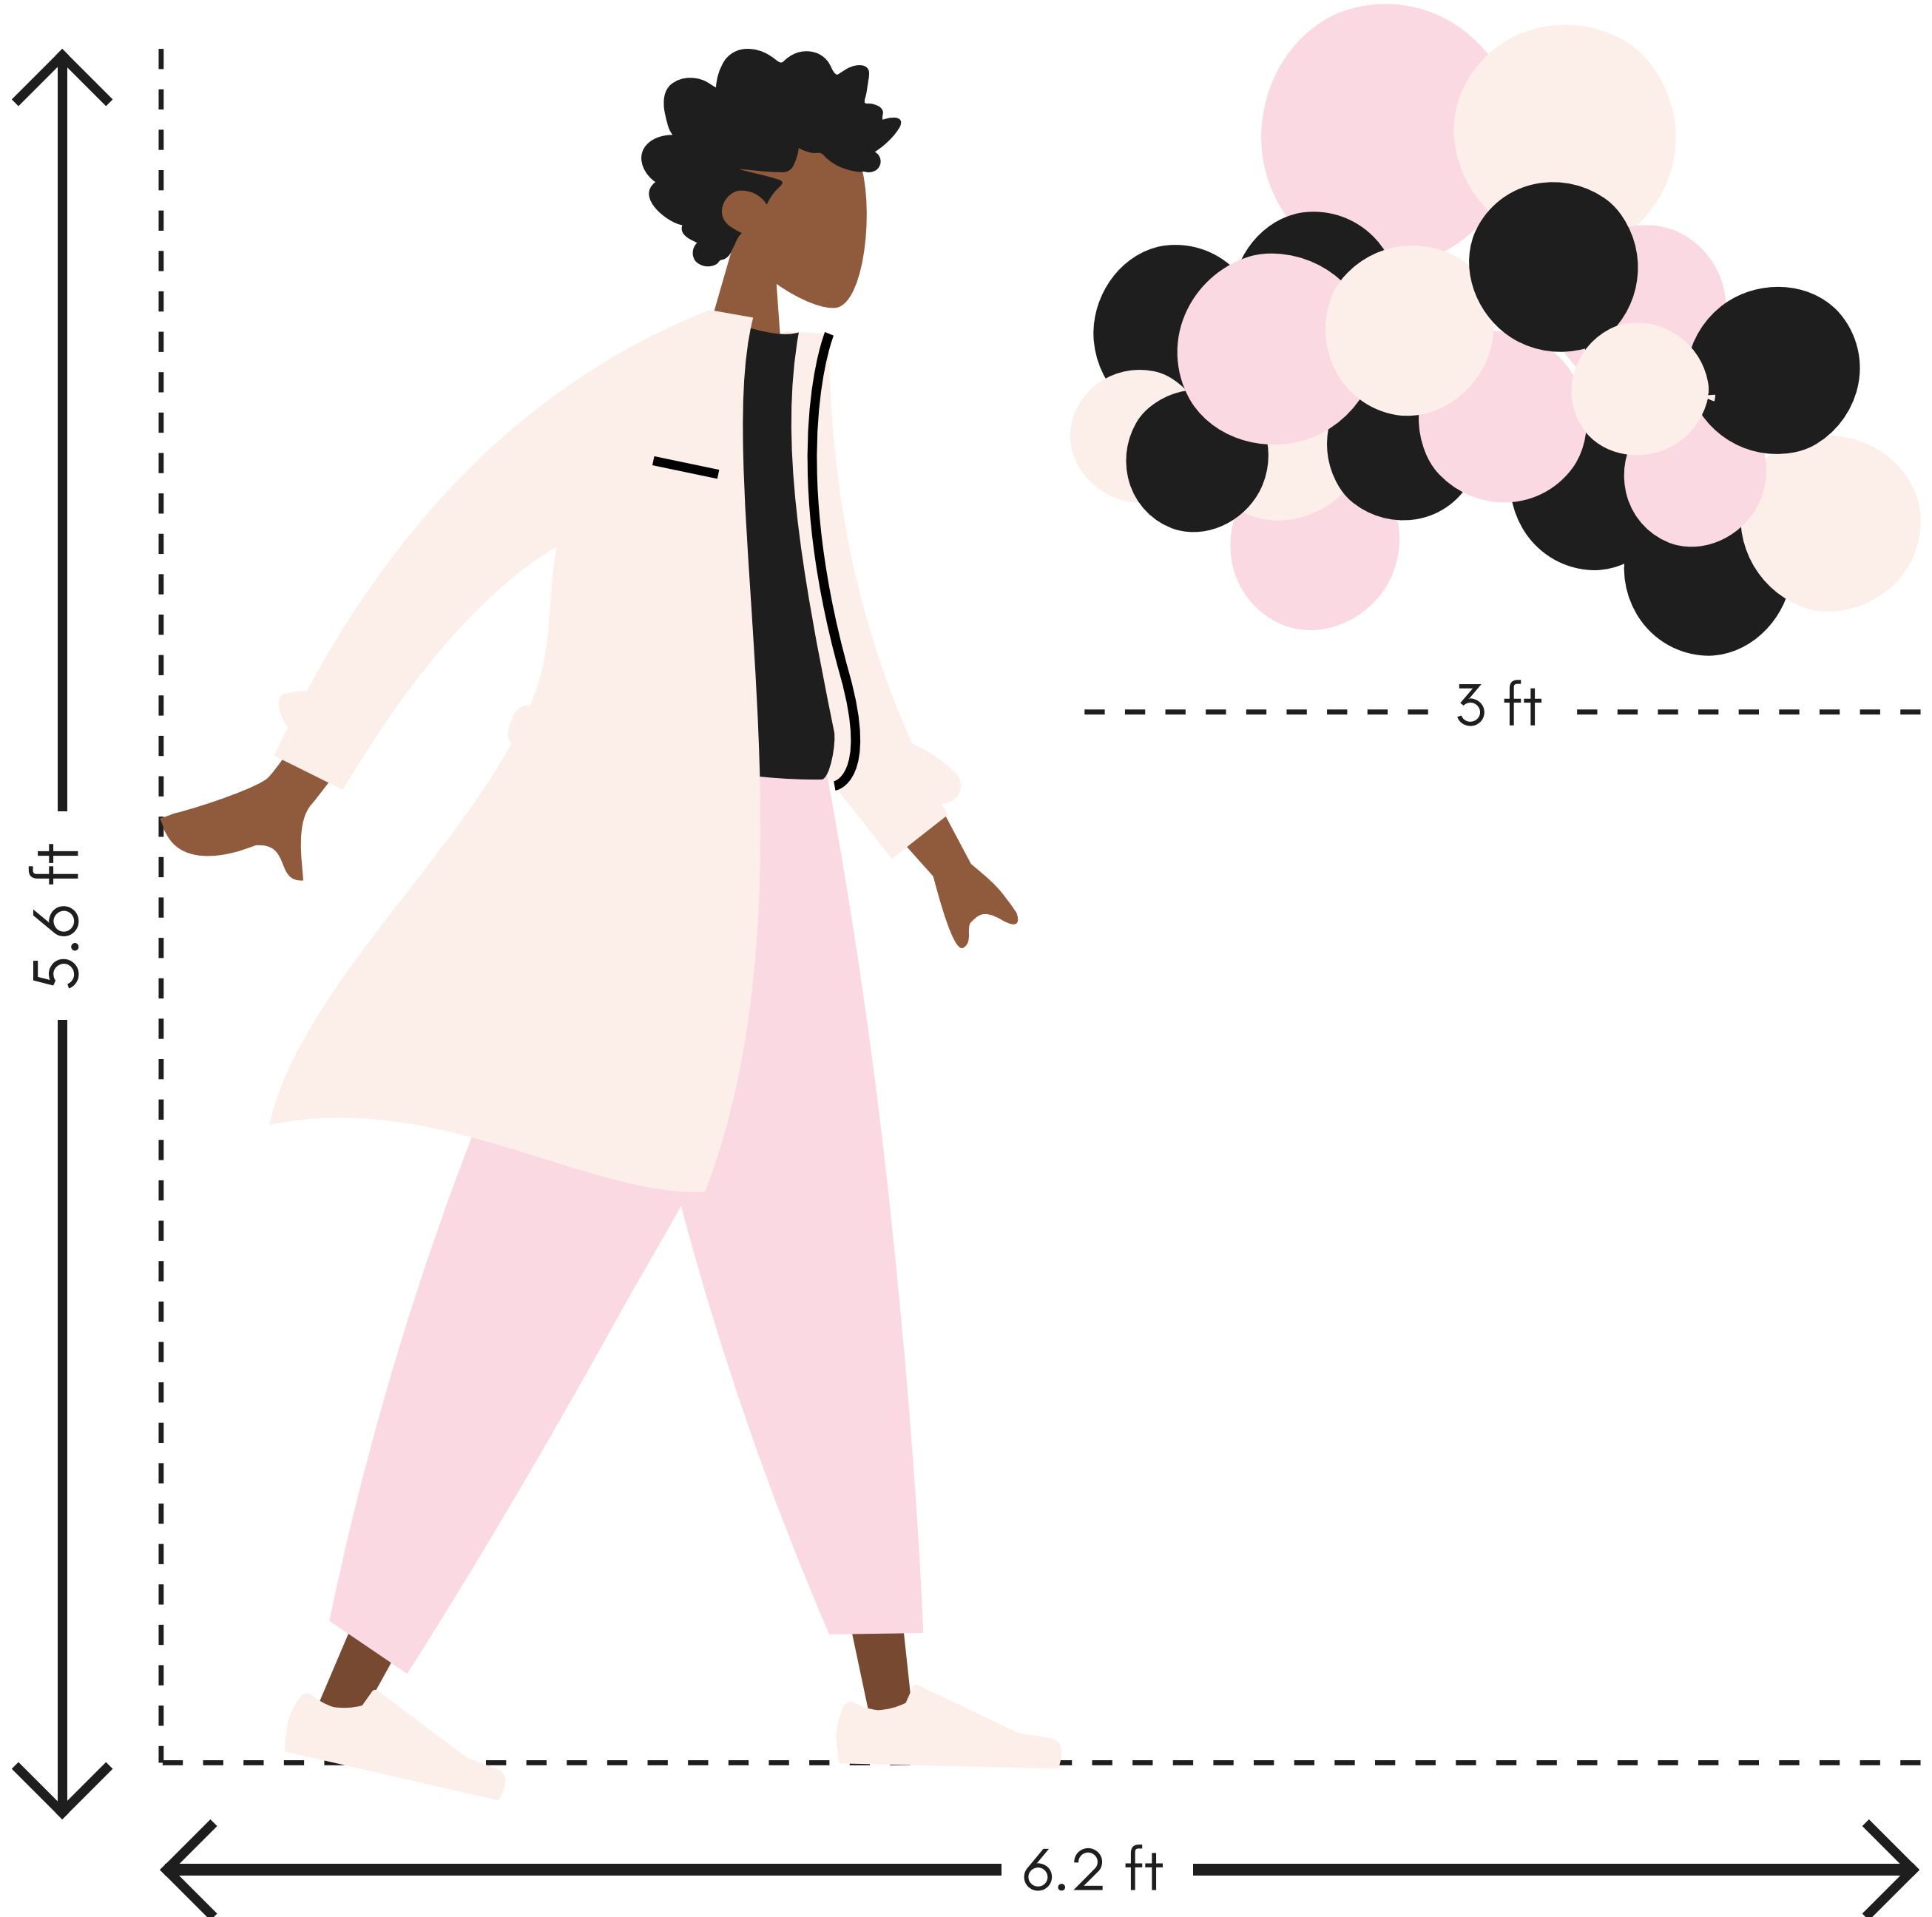

SIZE GUIDE

Select the option you are searching for and you will be redirected to the information related to that balloon type.

HAUS GARLAND

SIZE OPTIONS

- 3ft
- 4ft
- 5ft
- 6ft
- 7ft
- 8ft

HEIGHT: 1.8 ft

WIDTH: 3 ft

HAUS GARLAND

SIZE OPTIONS

HEIGHT: 2.2 ft

WIDTH: 5 ft

AREA: 11 ft²

MATERIALS: Natural Rubber

HAUS GARLAND

SIZE OPTIONS