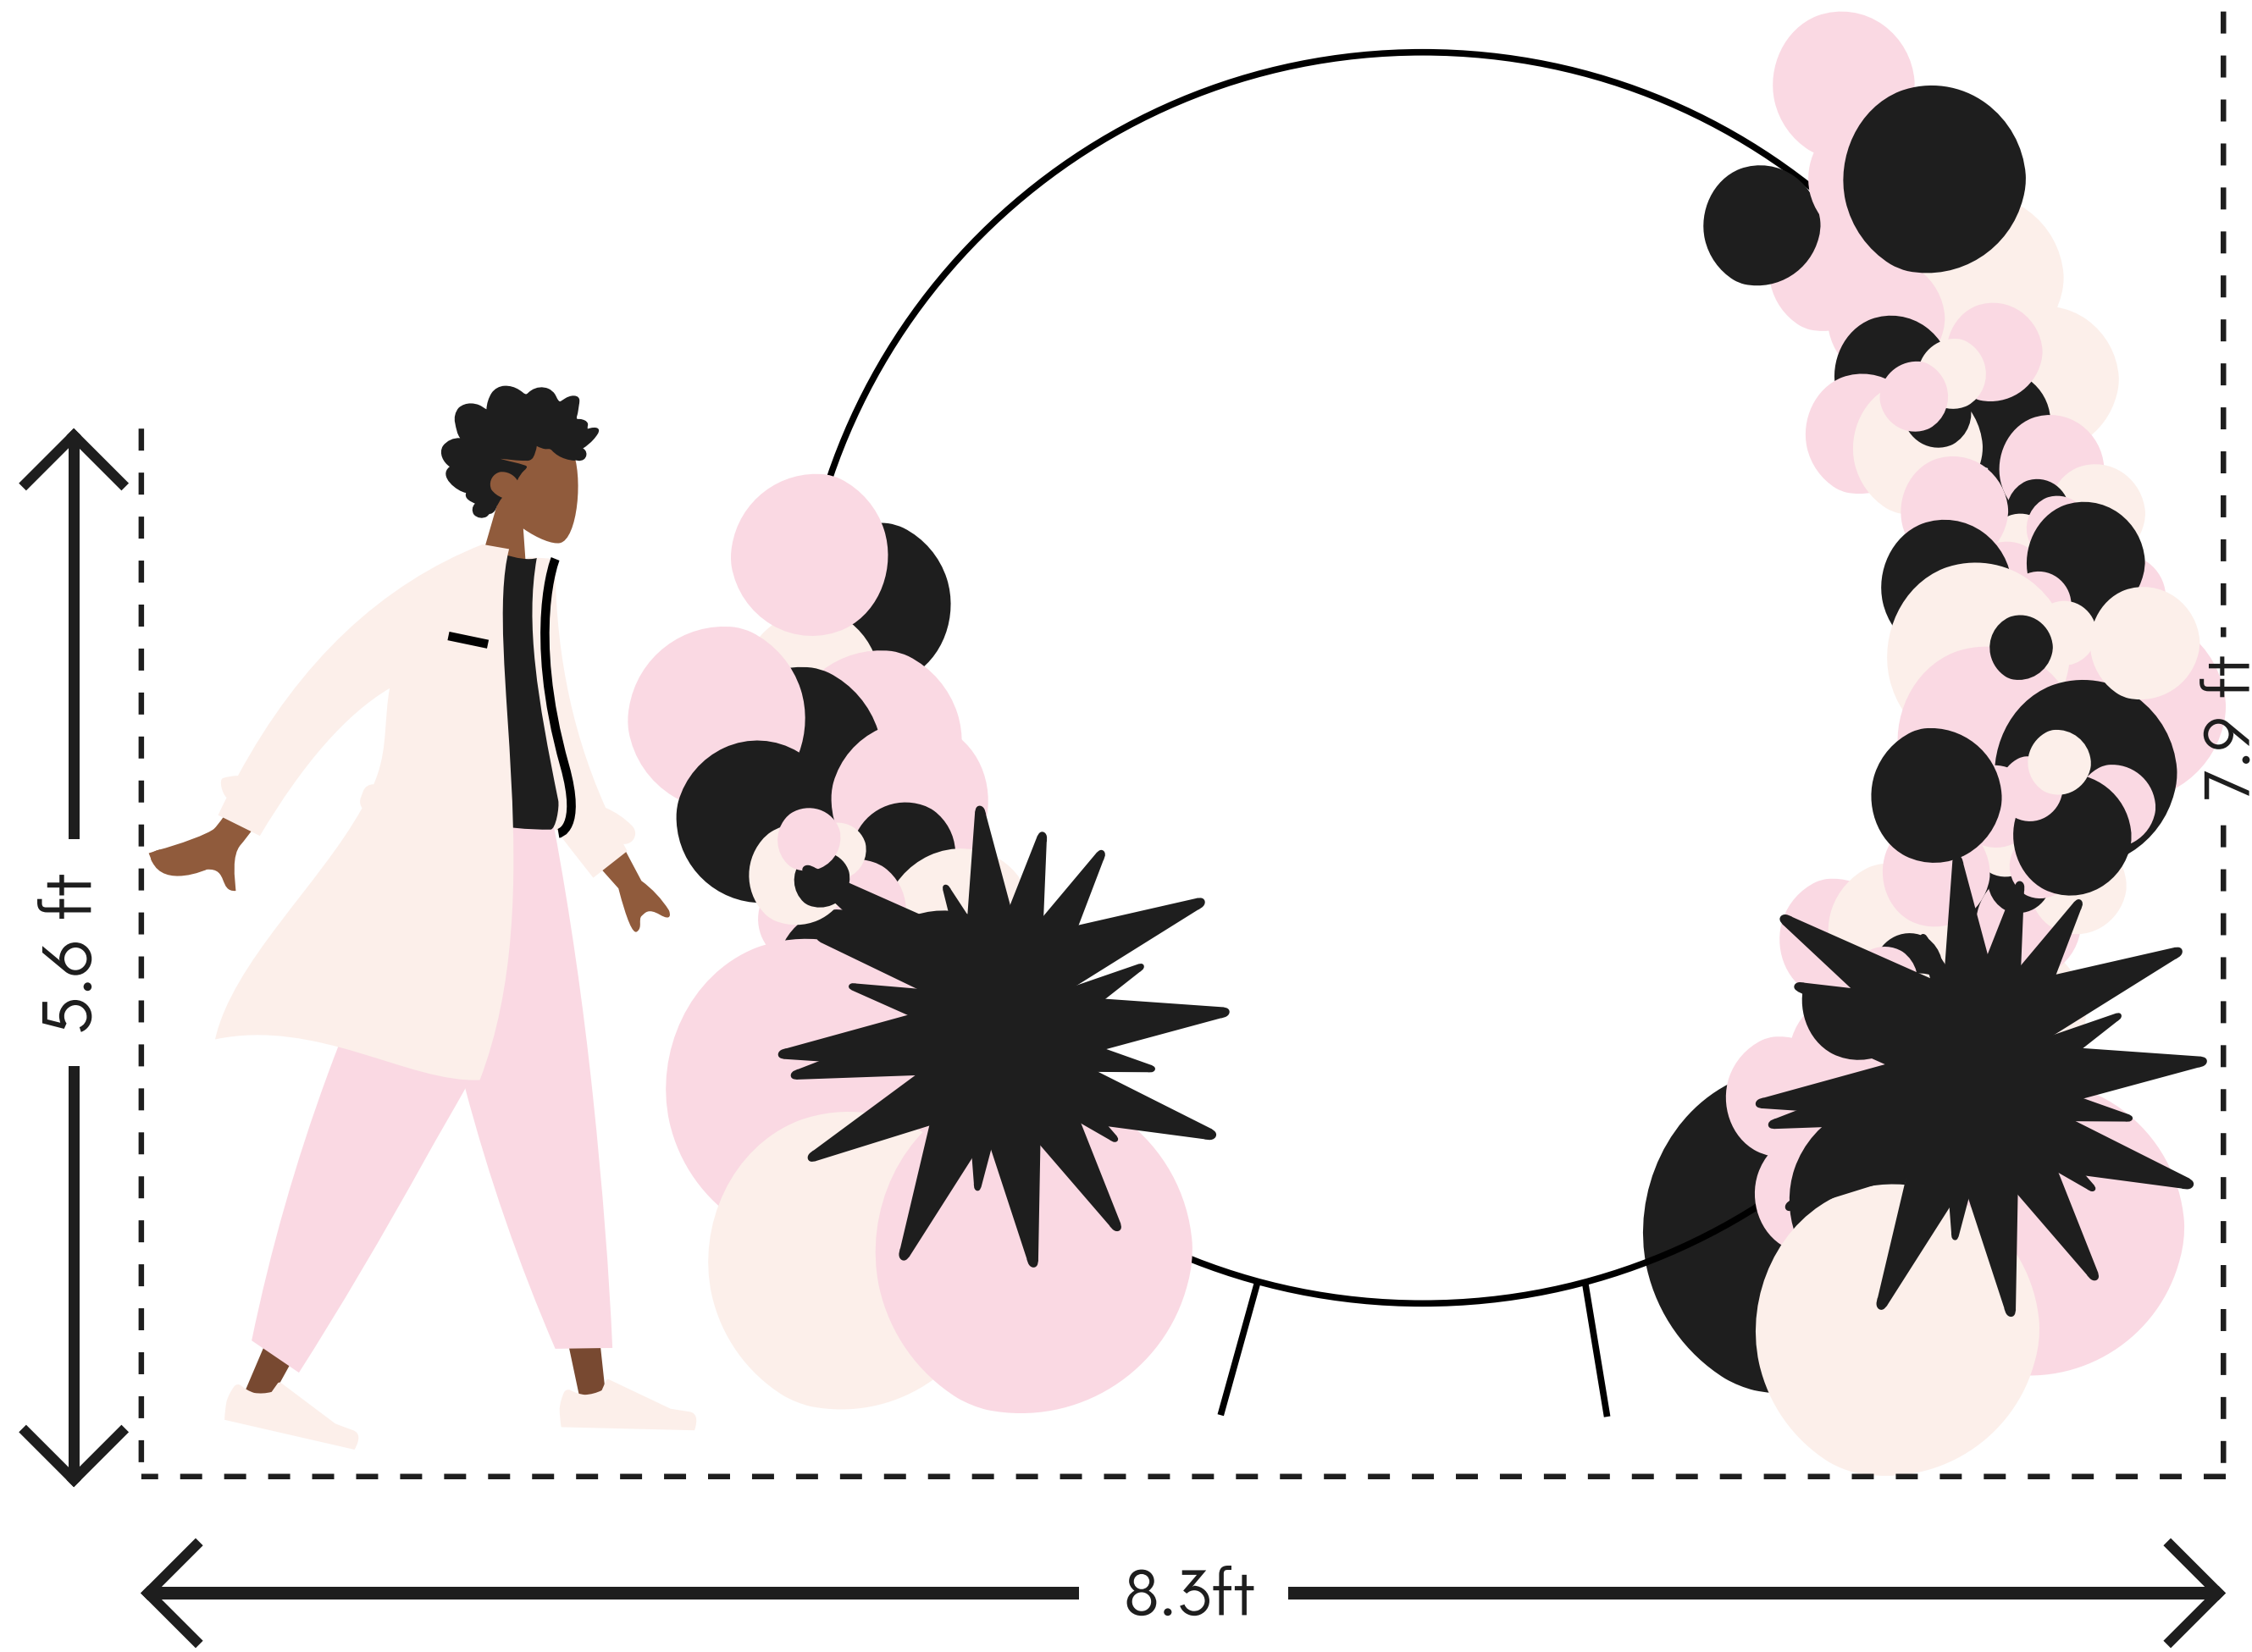

Message Bubble

Centerpiece

HEIGHT: 2.5 ft

WIDTH: 5 ft

AREA: 12.5 ft²

MATERIALS: Natural Rubber

CENTERPIECE

SIZE OPTIONS

Marquee

Message Bubble

Centerpiece

HEIGHT: 2.5 ft

WIDTH: 5 ft

AREA: 12.5 ft²

MATERIALS: Natural Rubber

RING STAND

SIZE OPTIONS

Ring Stand

Full Ring

HEIGHT: 7.9 ft

WIDTH: 7.9 ft

AREA: 98 ft²

MATERIALS: Natural Rubber

FULL RING

SIZE OPTIONS

Ring Stand

Full Ring

HEIGHT: 7.9 ft

WIDTH: 7.9 ft

AREA: 1 ft²

MATERIALS: Natural Rubber
