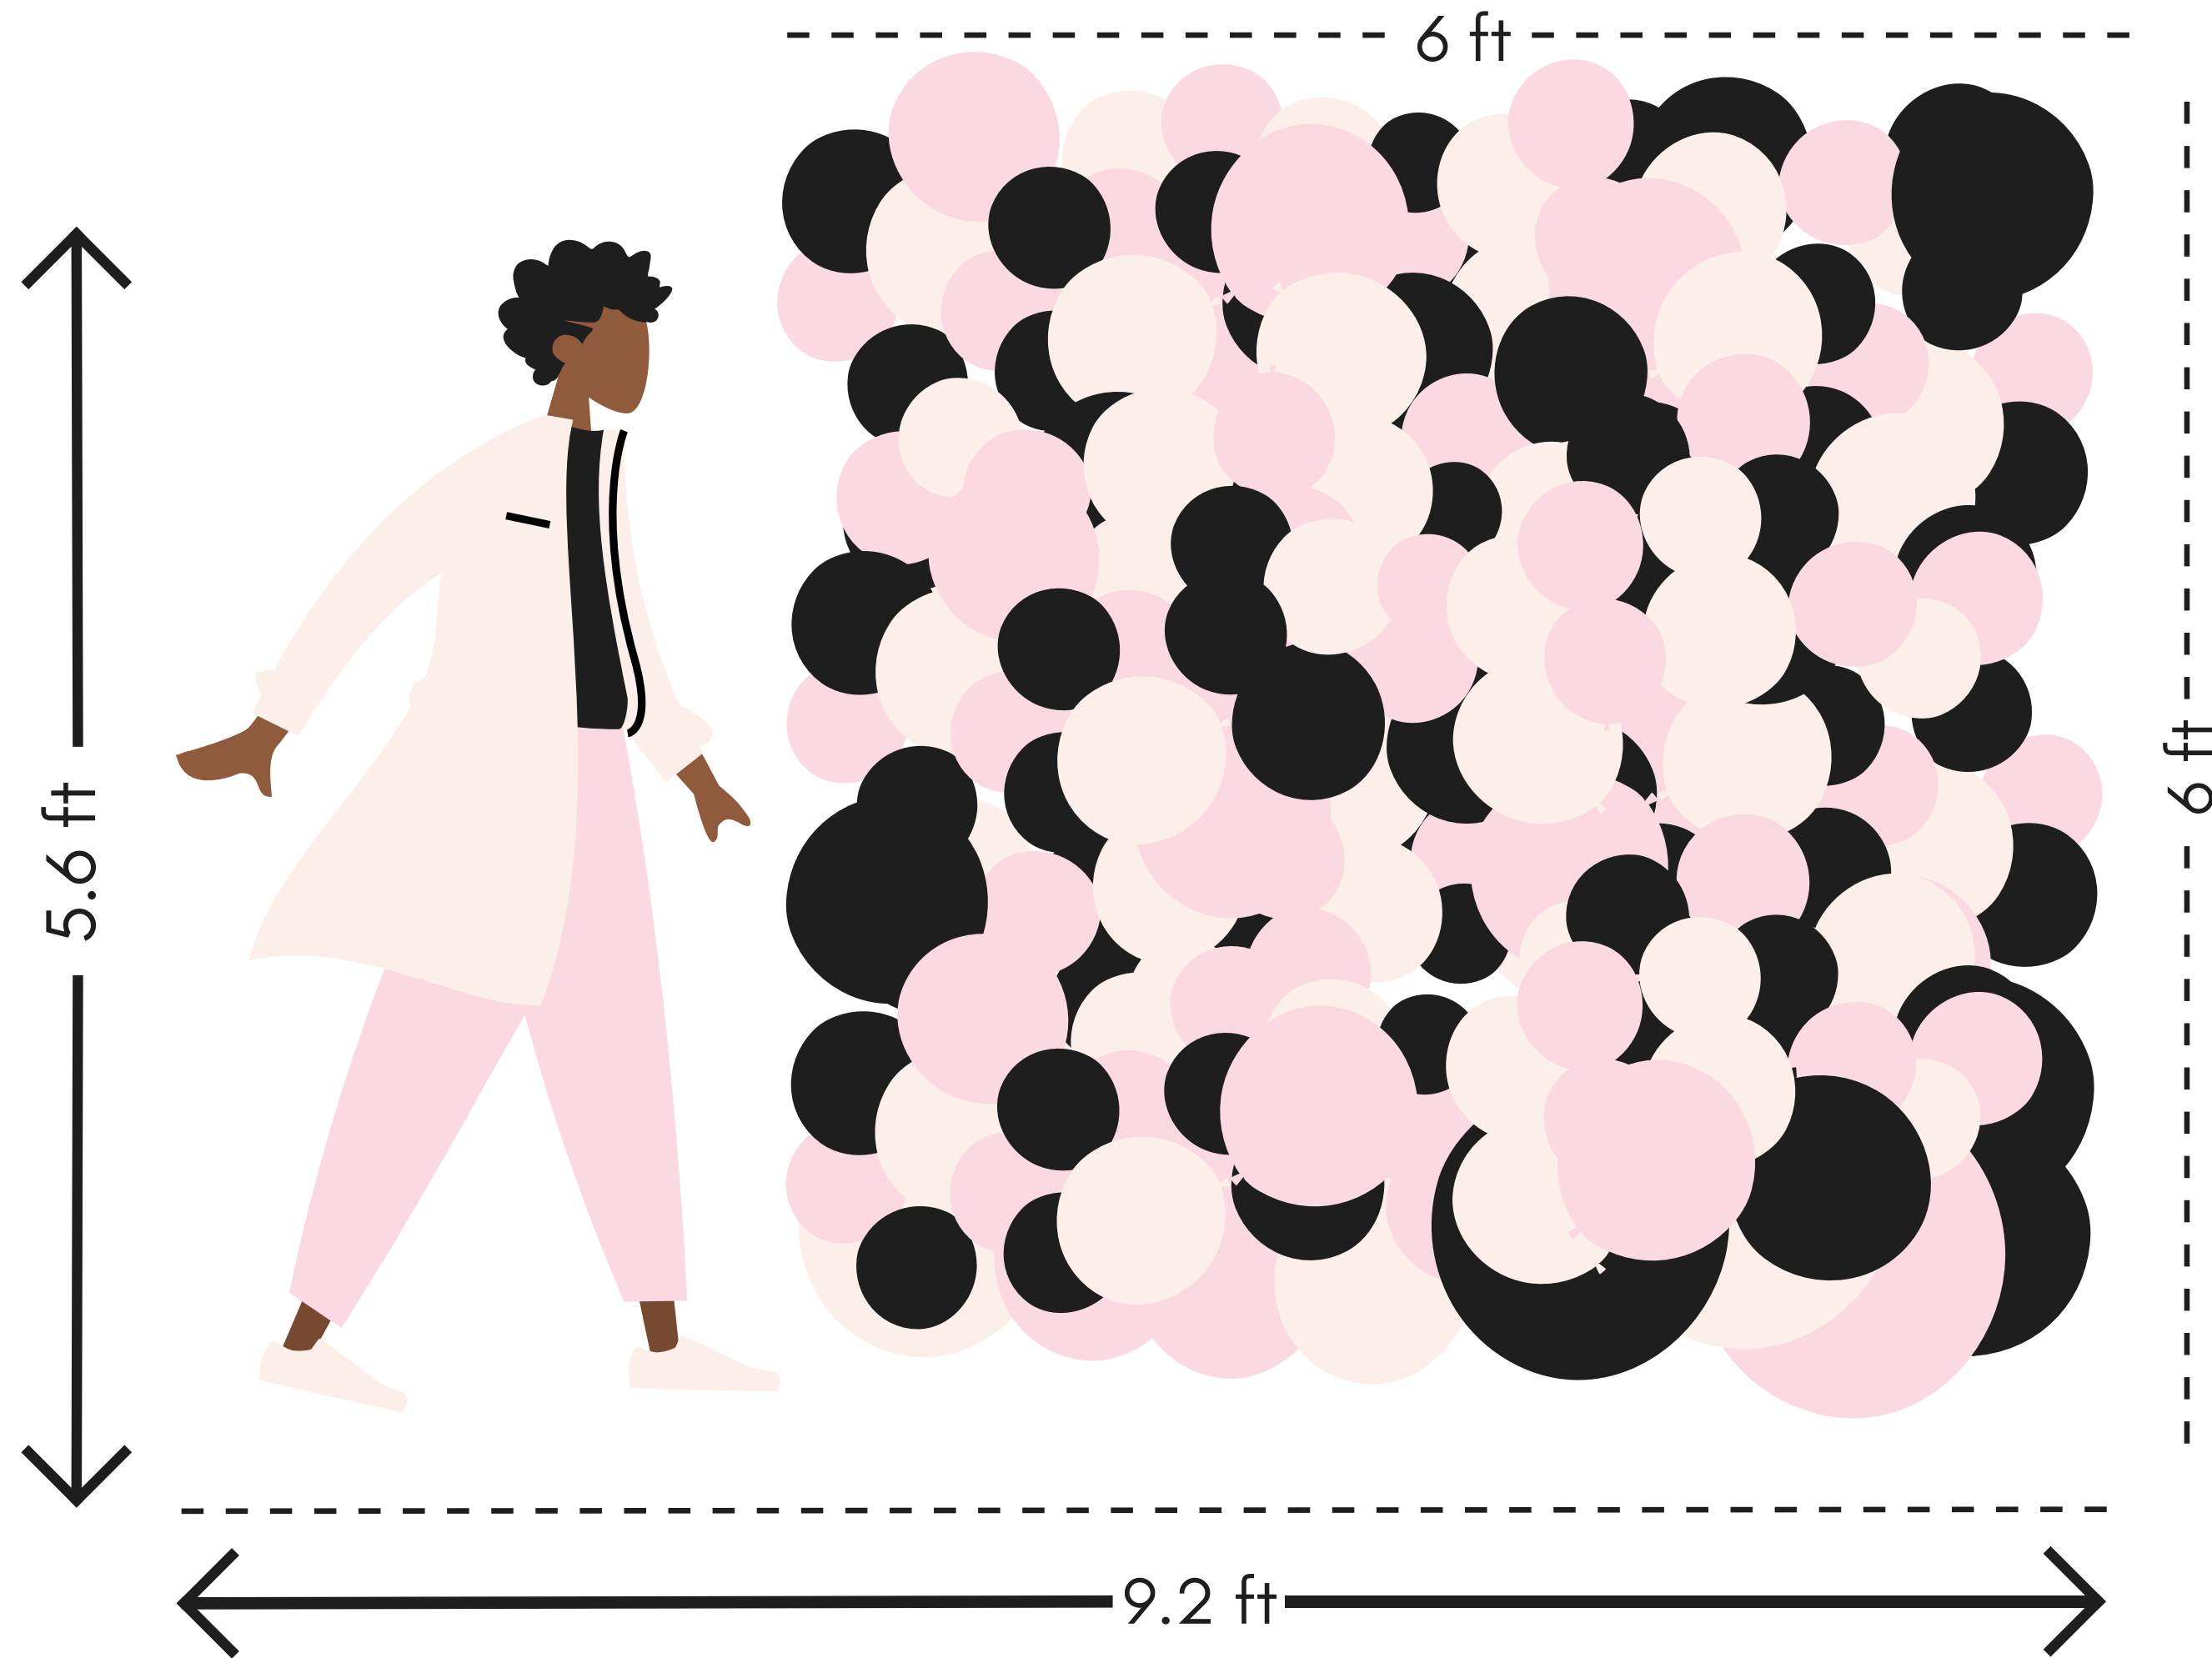

BALLOON ARCHES

SIZE OPTIONS

20ft

HEIGHT: 12.3 ft

WIDTH: 20 ft

AREA: 243 ft²

MATERIALS: Natural Rubber

JUMBO

SIZE OPTIONS

HEIGHT: 2.5 ft

WIDTH: 5 ft

AREA: 12.5 ft²

MATERIALS: Natural Rubber

BALLOON WALL

SIZE OPTIONS

Balloon Wall

Classic Column

Freestanding Garland

HEIGHT: 6 ft

WIDTH: 6 ft

AREA: 36 ft²

MATERIALS: Natural Rubber

CLASSIC COLUMN

SIZE OPTIONS

Message Bubble

Centerpiece

HEIGHT: 2.5 ft

WIDTH: 5 ft

AREA: 12.5 ft²

MATERIALS: Natural Rubber

CENTERPIECE

SIZE OPTIONS