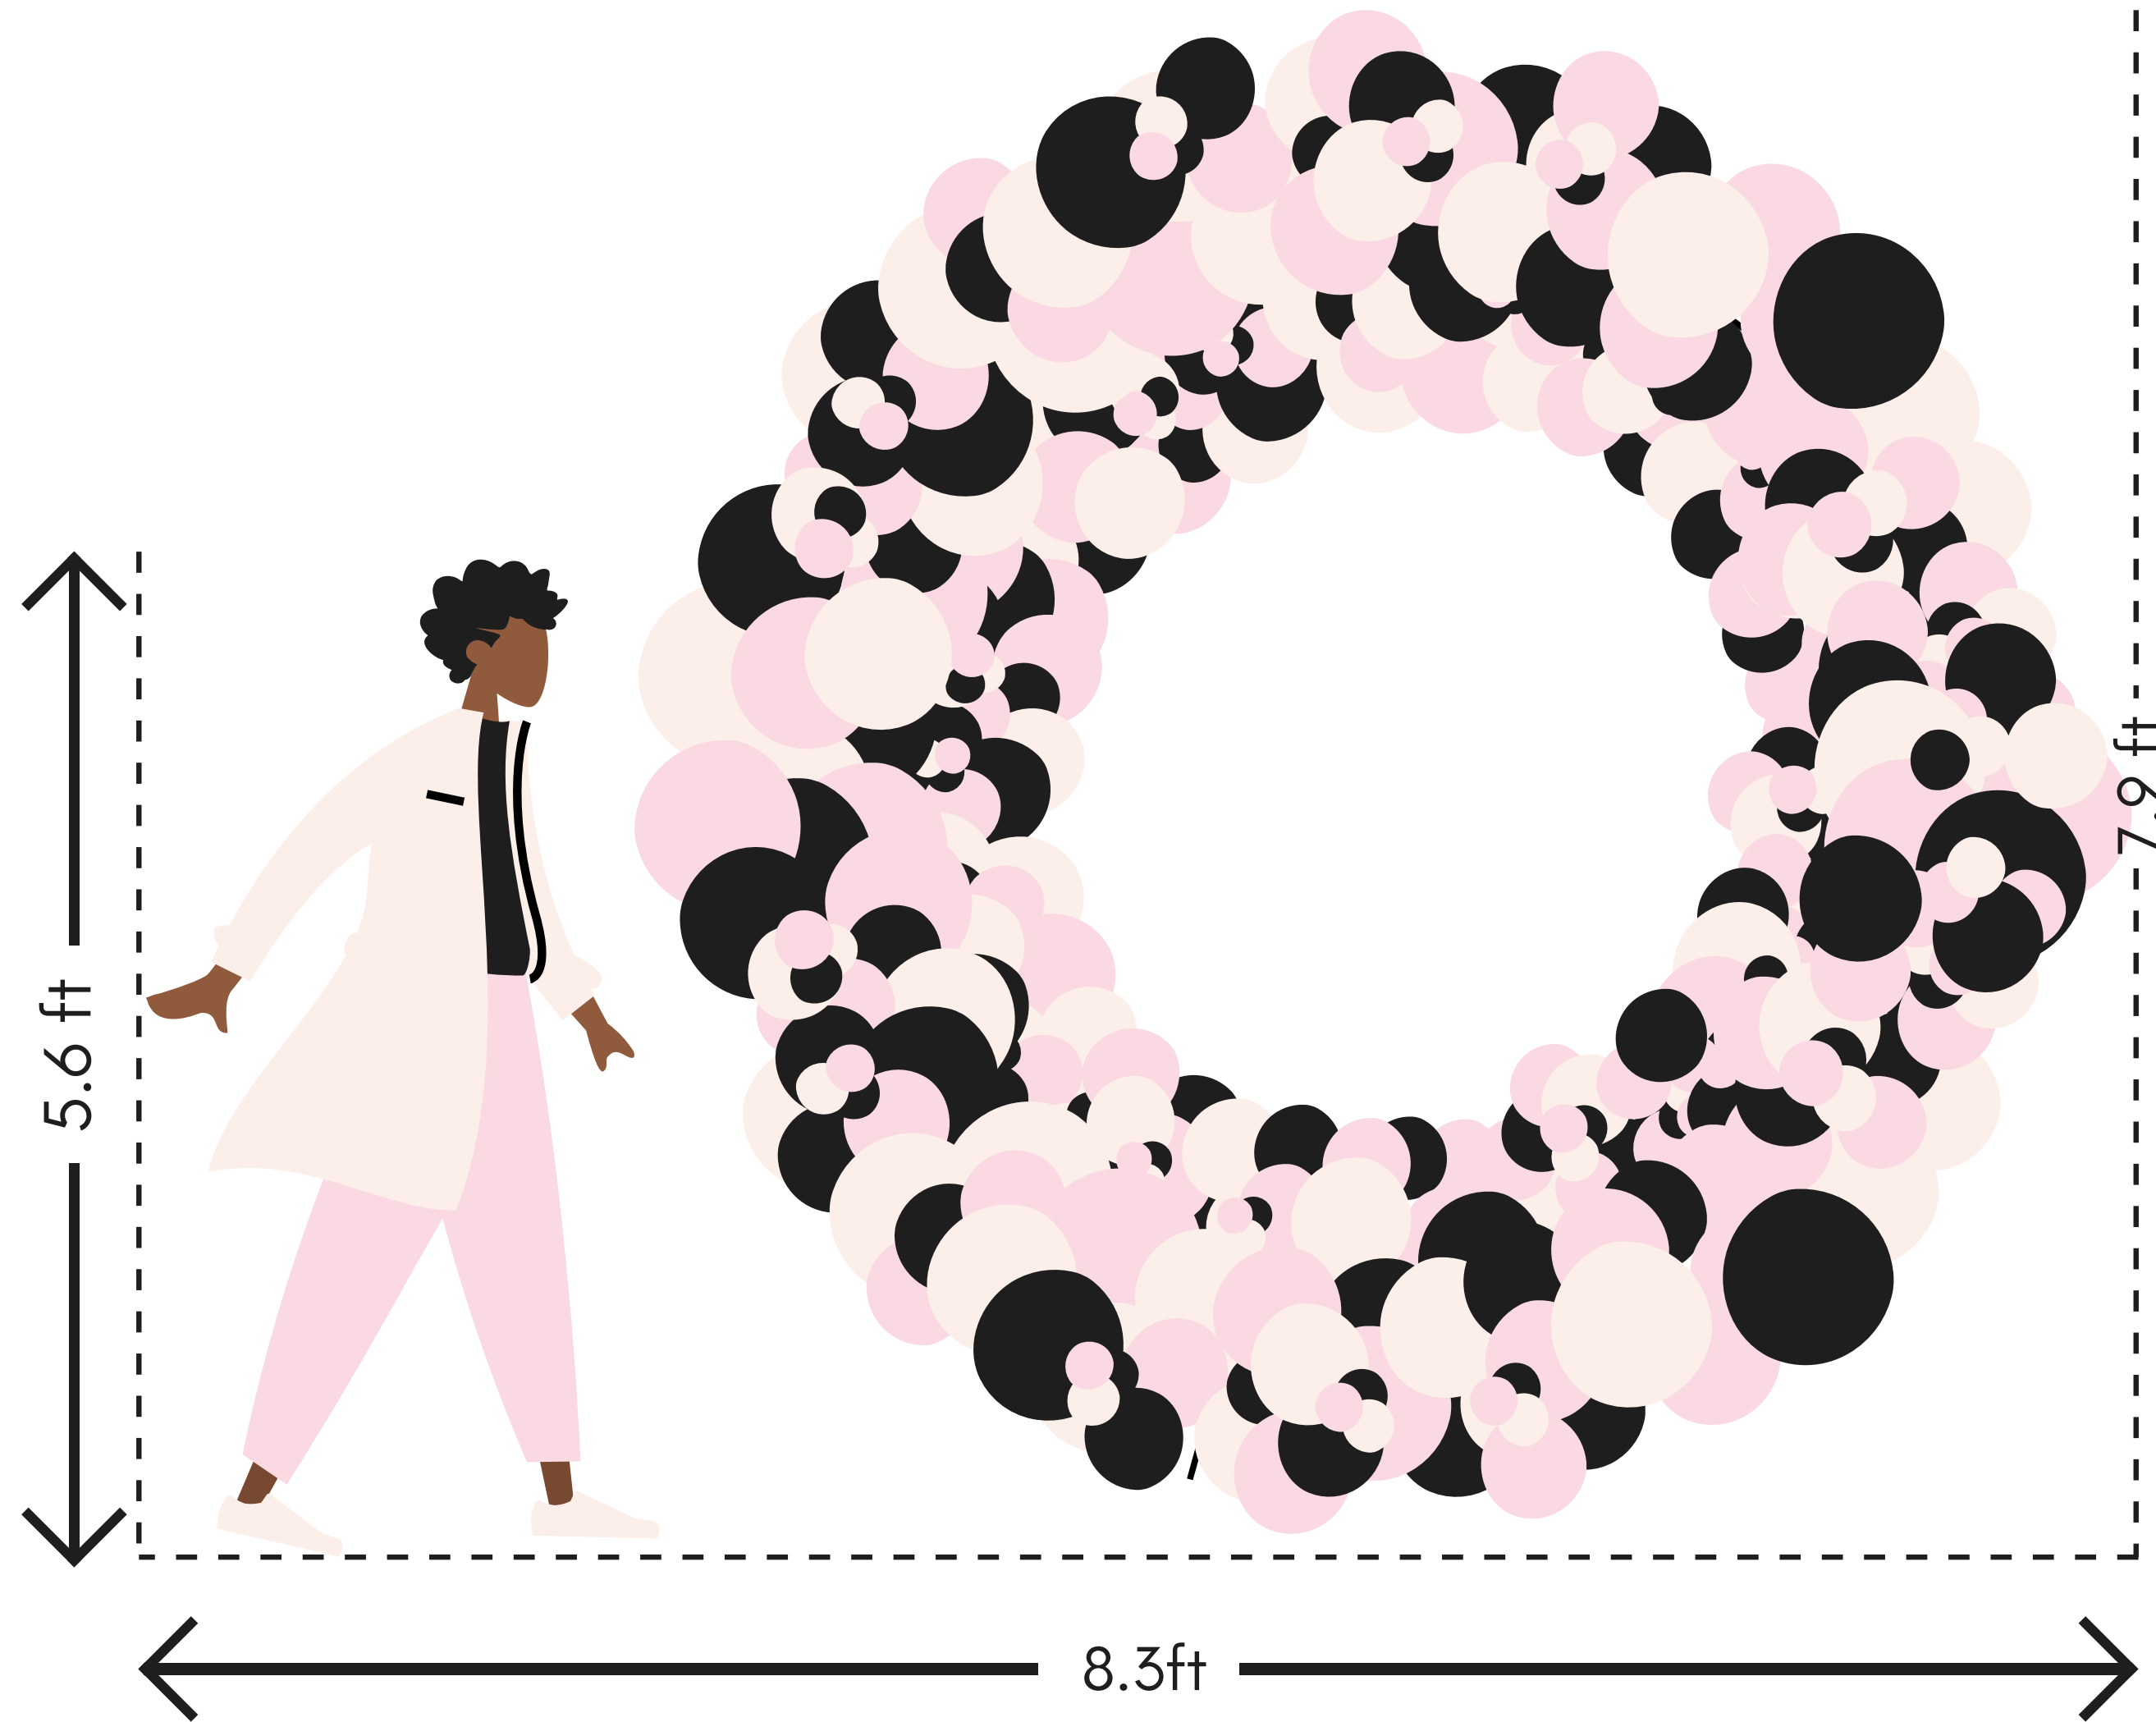

SIZE GUIDE

Select the option you are searching for and you will be redirected to the information related to that balloon type.

HAUS GARLAND

SIZE OPTIONS

- 3ft
- 4ft
- 5ft
- 6ft
- 7ft
- 8ft

HEIGHT: 1.8 ft

WIDTH: 3 ft

Message Bubble

Centerpiece

HEIGHT: 2.5 ft

WIDTH: 5 ft

AREA: 12.5 ft²

MATERIALS: Natural Rubber

CENTERPIECE

SIZE OPTIONS

SIZE OPTIONS

Ring Stand

Full Ring

HEIGHT: 7.9 ft

WIDTH: 7.9 ft

AREA: 98 ft²

MATERIALS: Natural Rubber

FULL RING

SIZE OPTIONS

Ring Stand

Full Ring

HEIGHT: 7.9 ft

WIDTH: 7.9 ft

AREA: 1 ft²

MATERIALS: Natural Rubber
