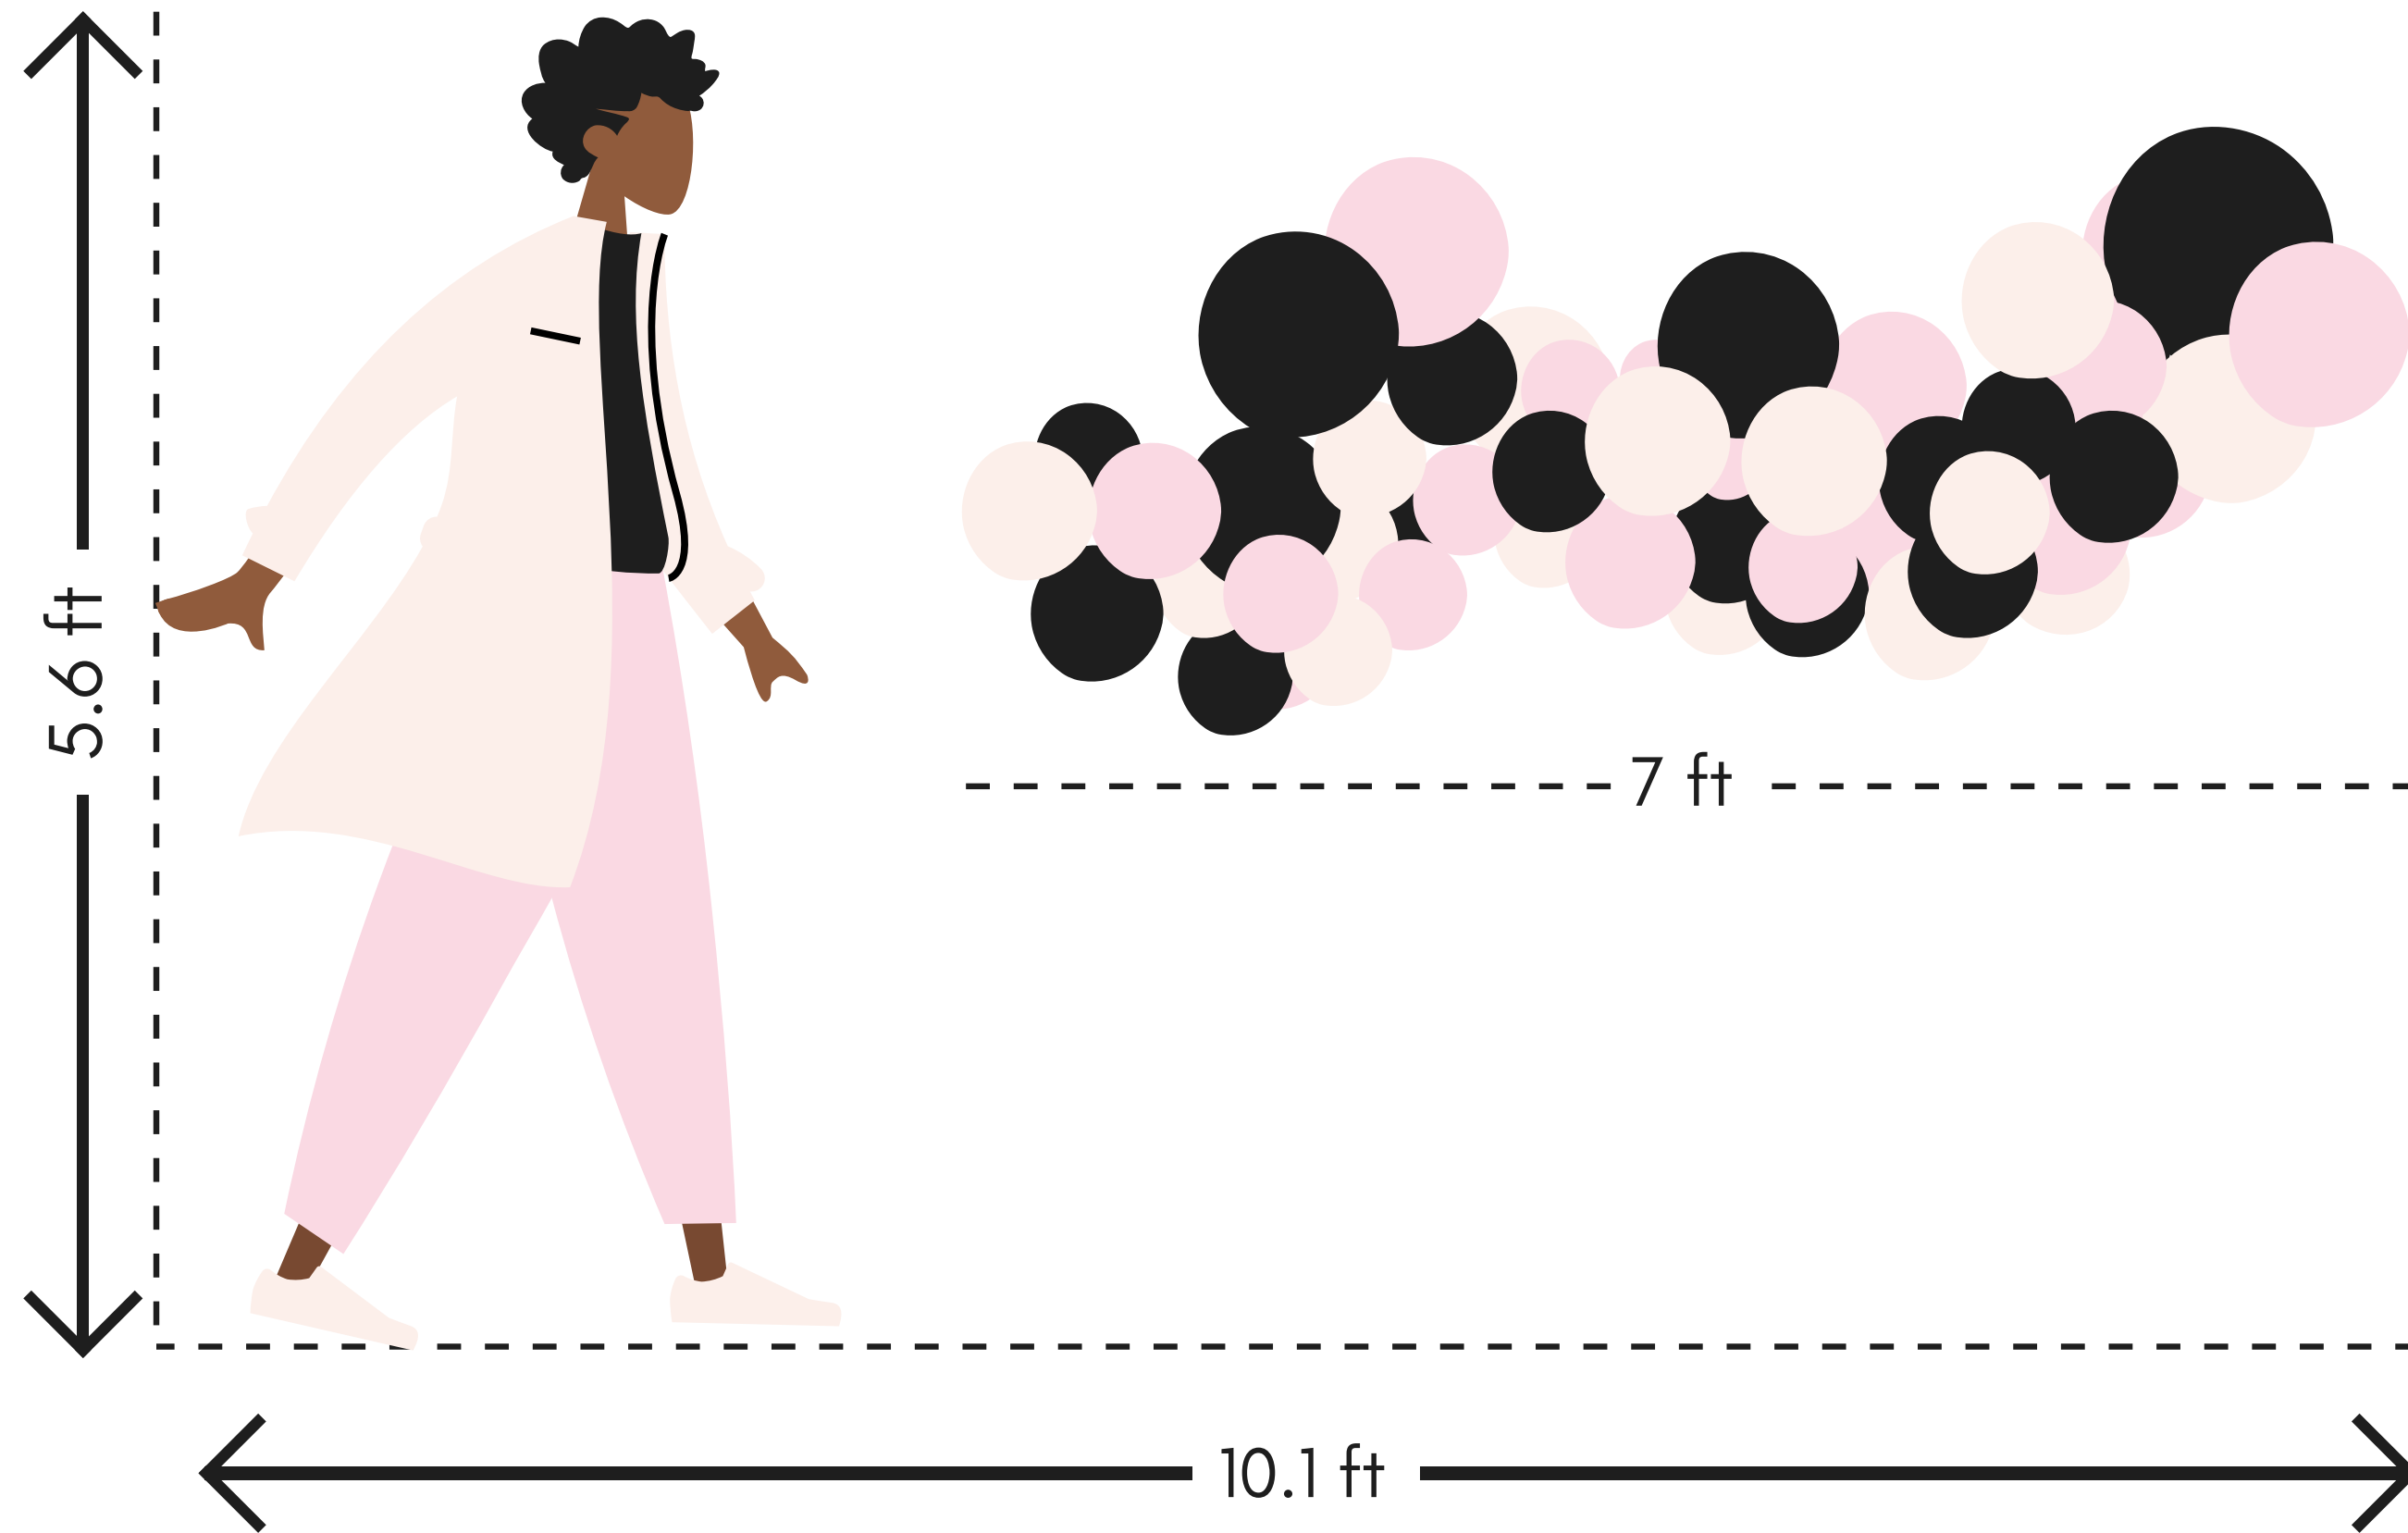

HAUS GARLAND

SIZE OPTIONS

HEIGHT: 2.2 ft

WIDTH: 7 ft

AREA: 15.4 ft²

MATERIALS: Natural Rubber