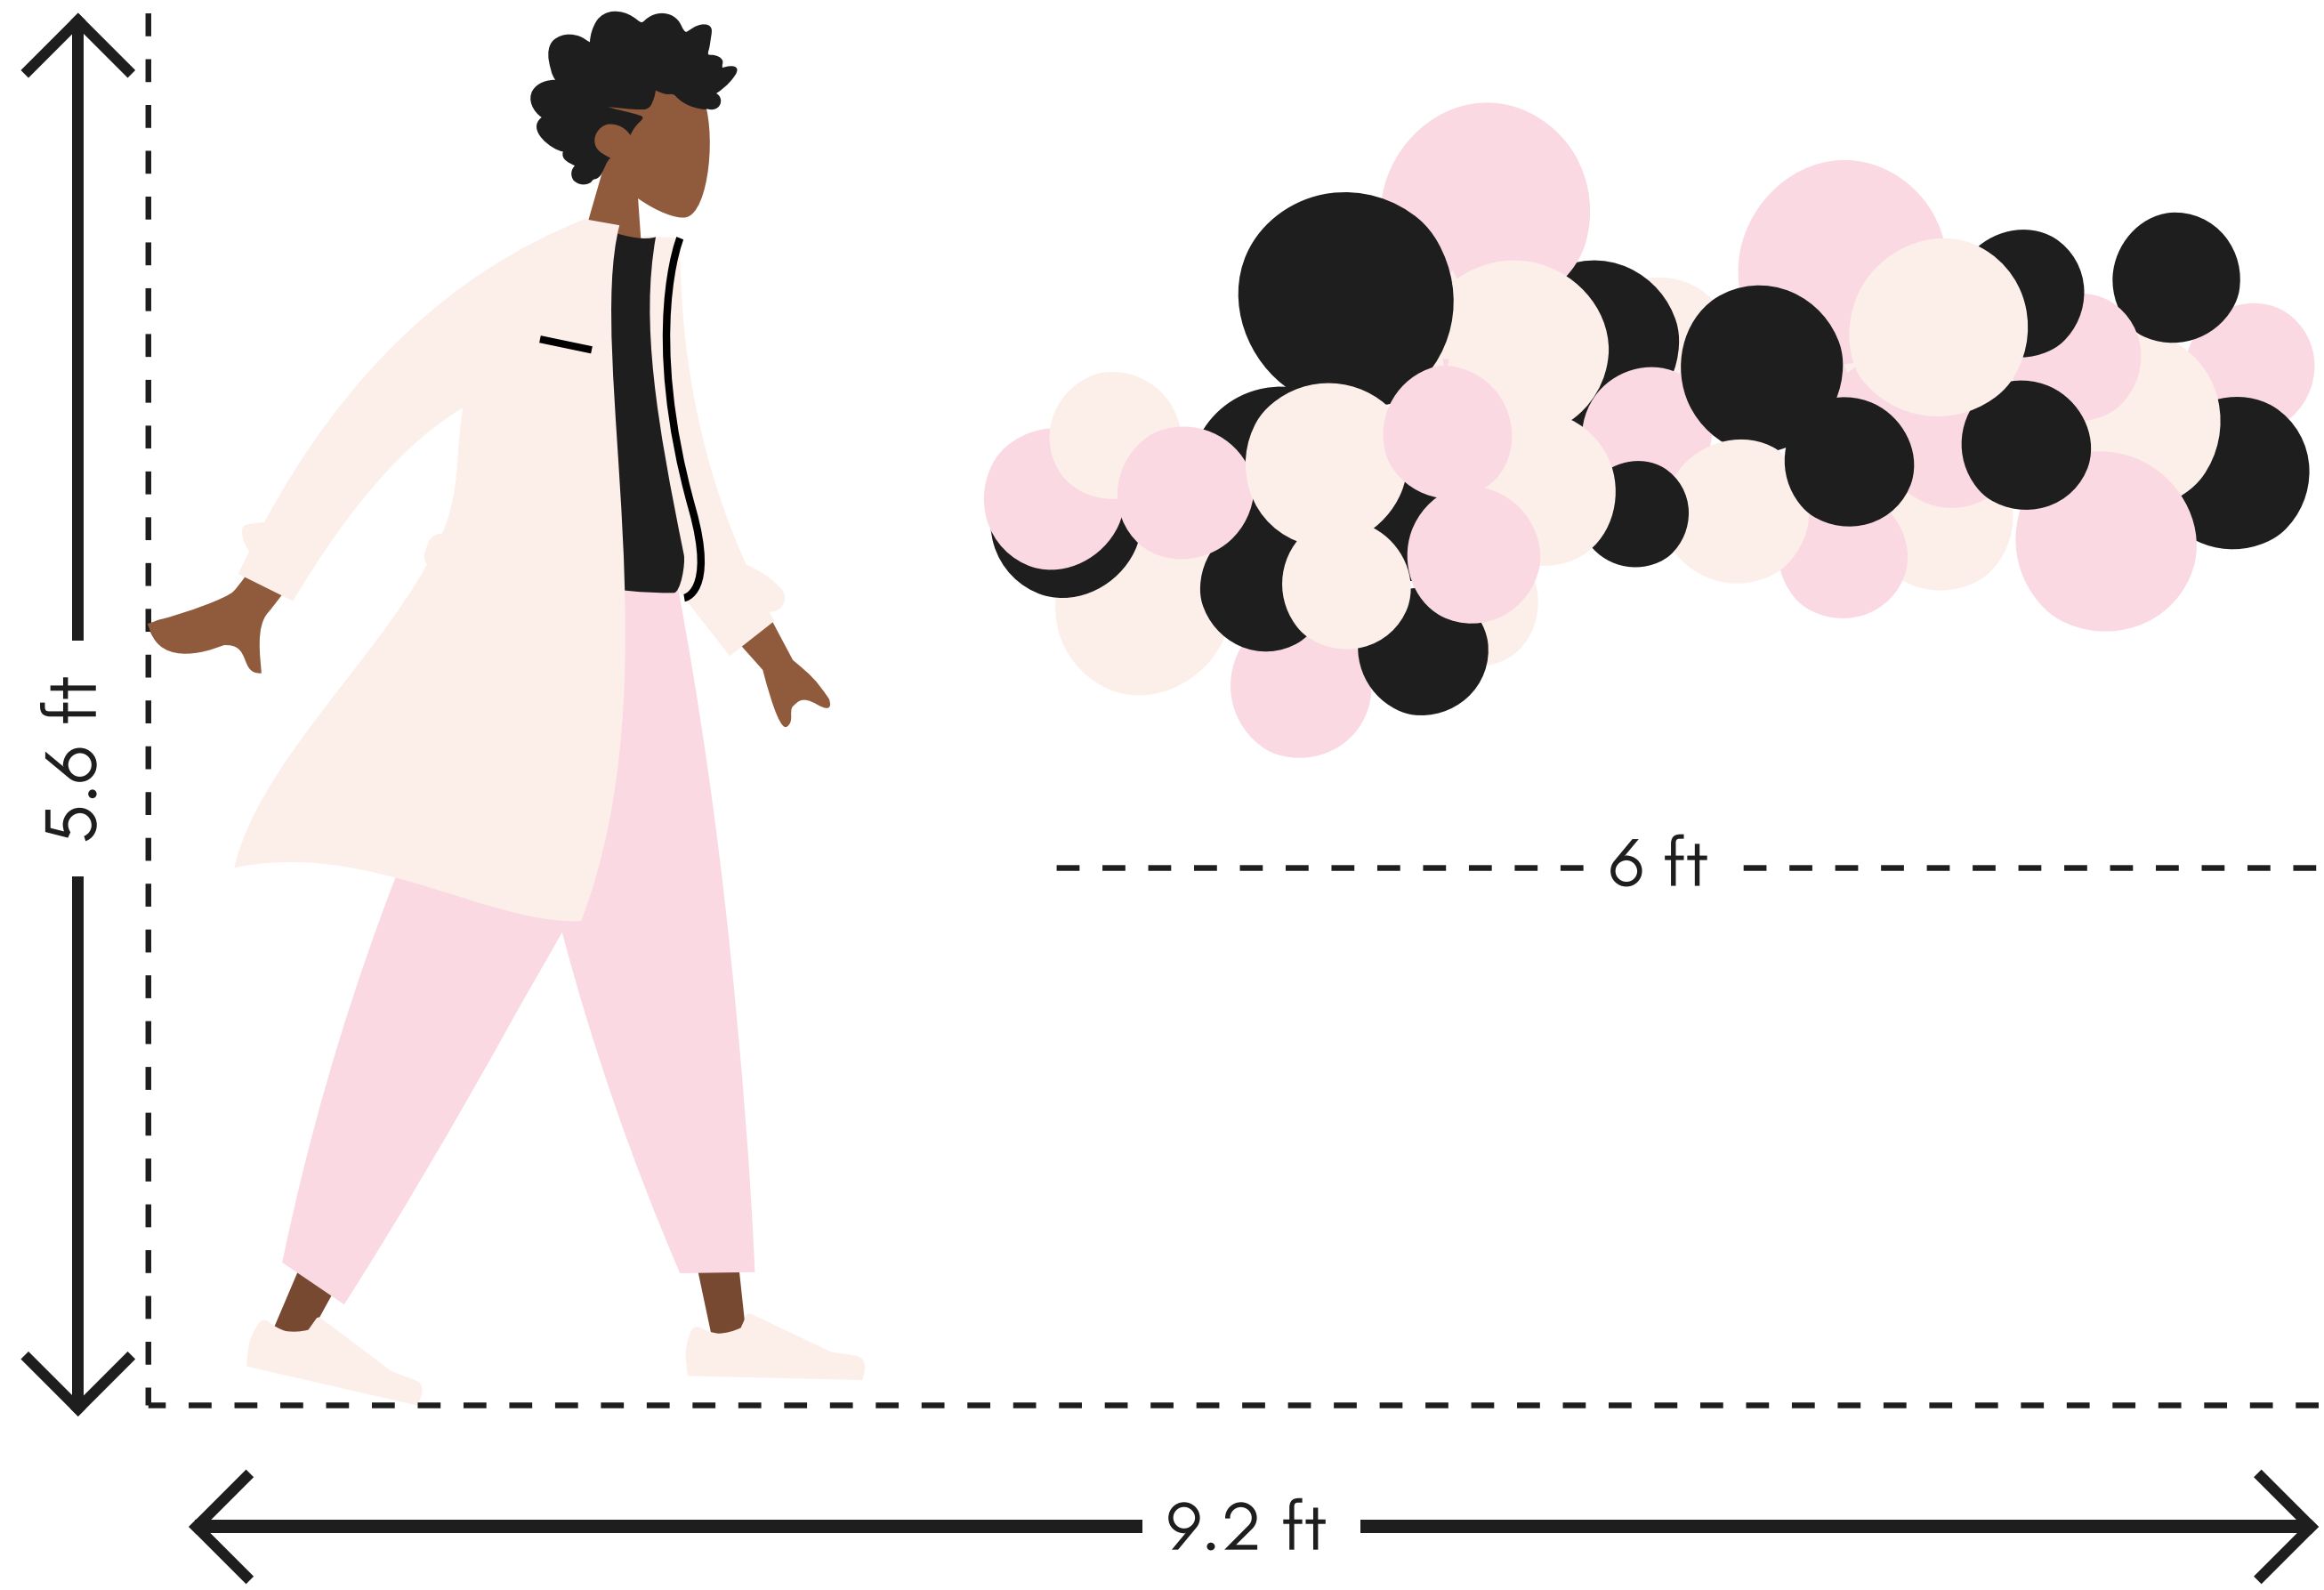

SIZE GUIDE

Select the option you are searching for and you will be redirected to the information related to that balloon type.

HAUS GARLAND

SIZE OPTIONS

- 3ft
- 4ft
- 5ft
- 6ft
- 7ft
- 8ft

HEIGHT: 1.8 ft

WIDTH: 3 ft

HAUS GARLAND

SIZE OPTIONS

HEIGHT: 2.2 ft

WIDTH: 5 ft

AREA: 11 ft²

MATERIALS: Natural Rubber

HAUS GARLAND

SIZE OPTIONS

MATERIALS: Natural Rubber

MARQUEE SETUPS

SIZE OPTIONS

10ft

HEIGHT: 5 ft

WIDTH: 10 ft

AREA: 50 ft²

MATERIALS: Natural Rubber

Message Bubble

Centerpiece

HEIGHT: 2.5 ft

WIDTH: 5 ft

AREA: 12.5 ft²

MATERIALS: Natural Rubber

CENTERPIECE

SIZE OPTIONS