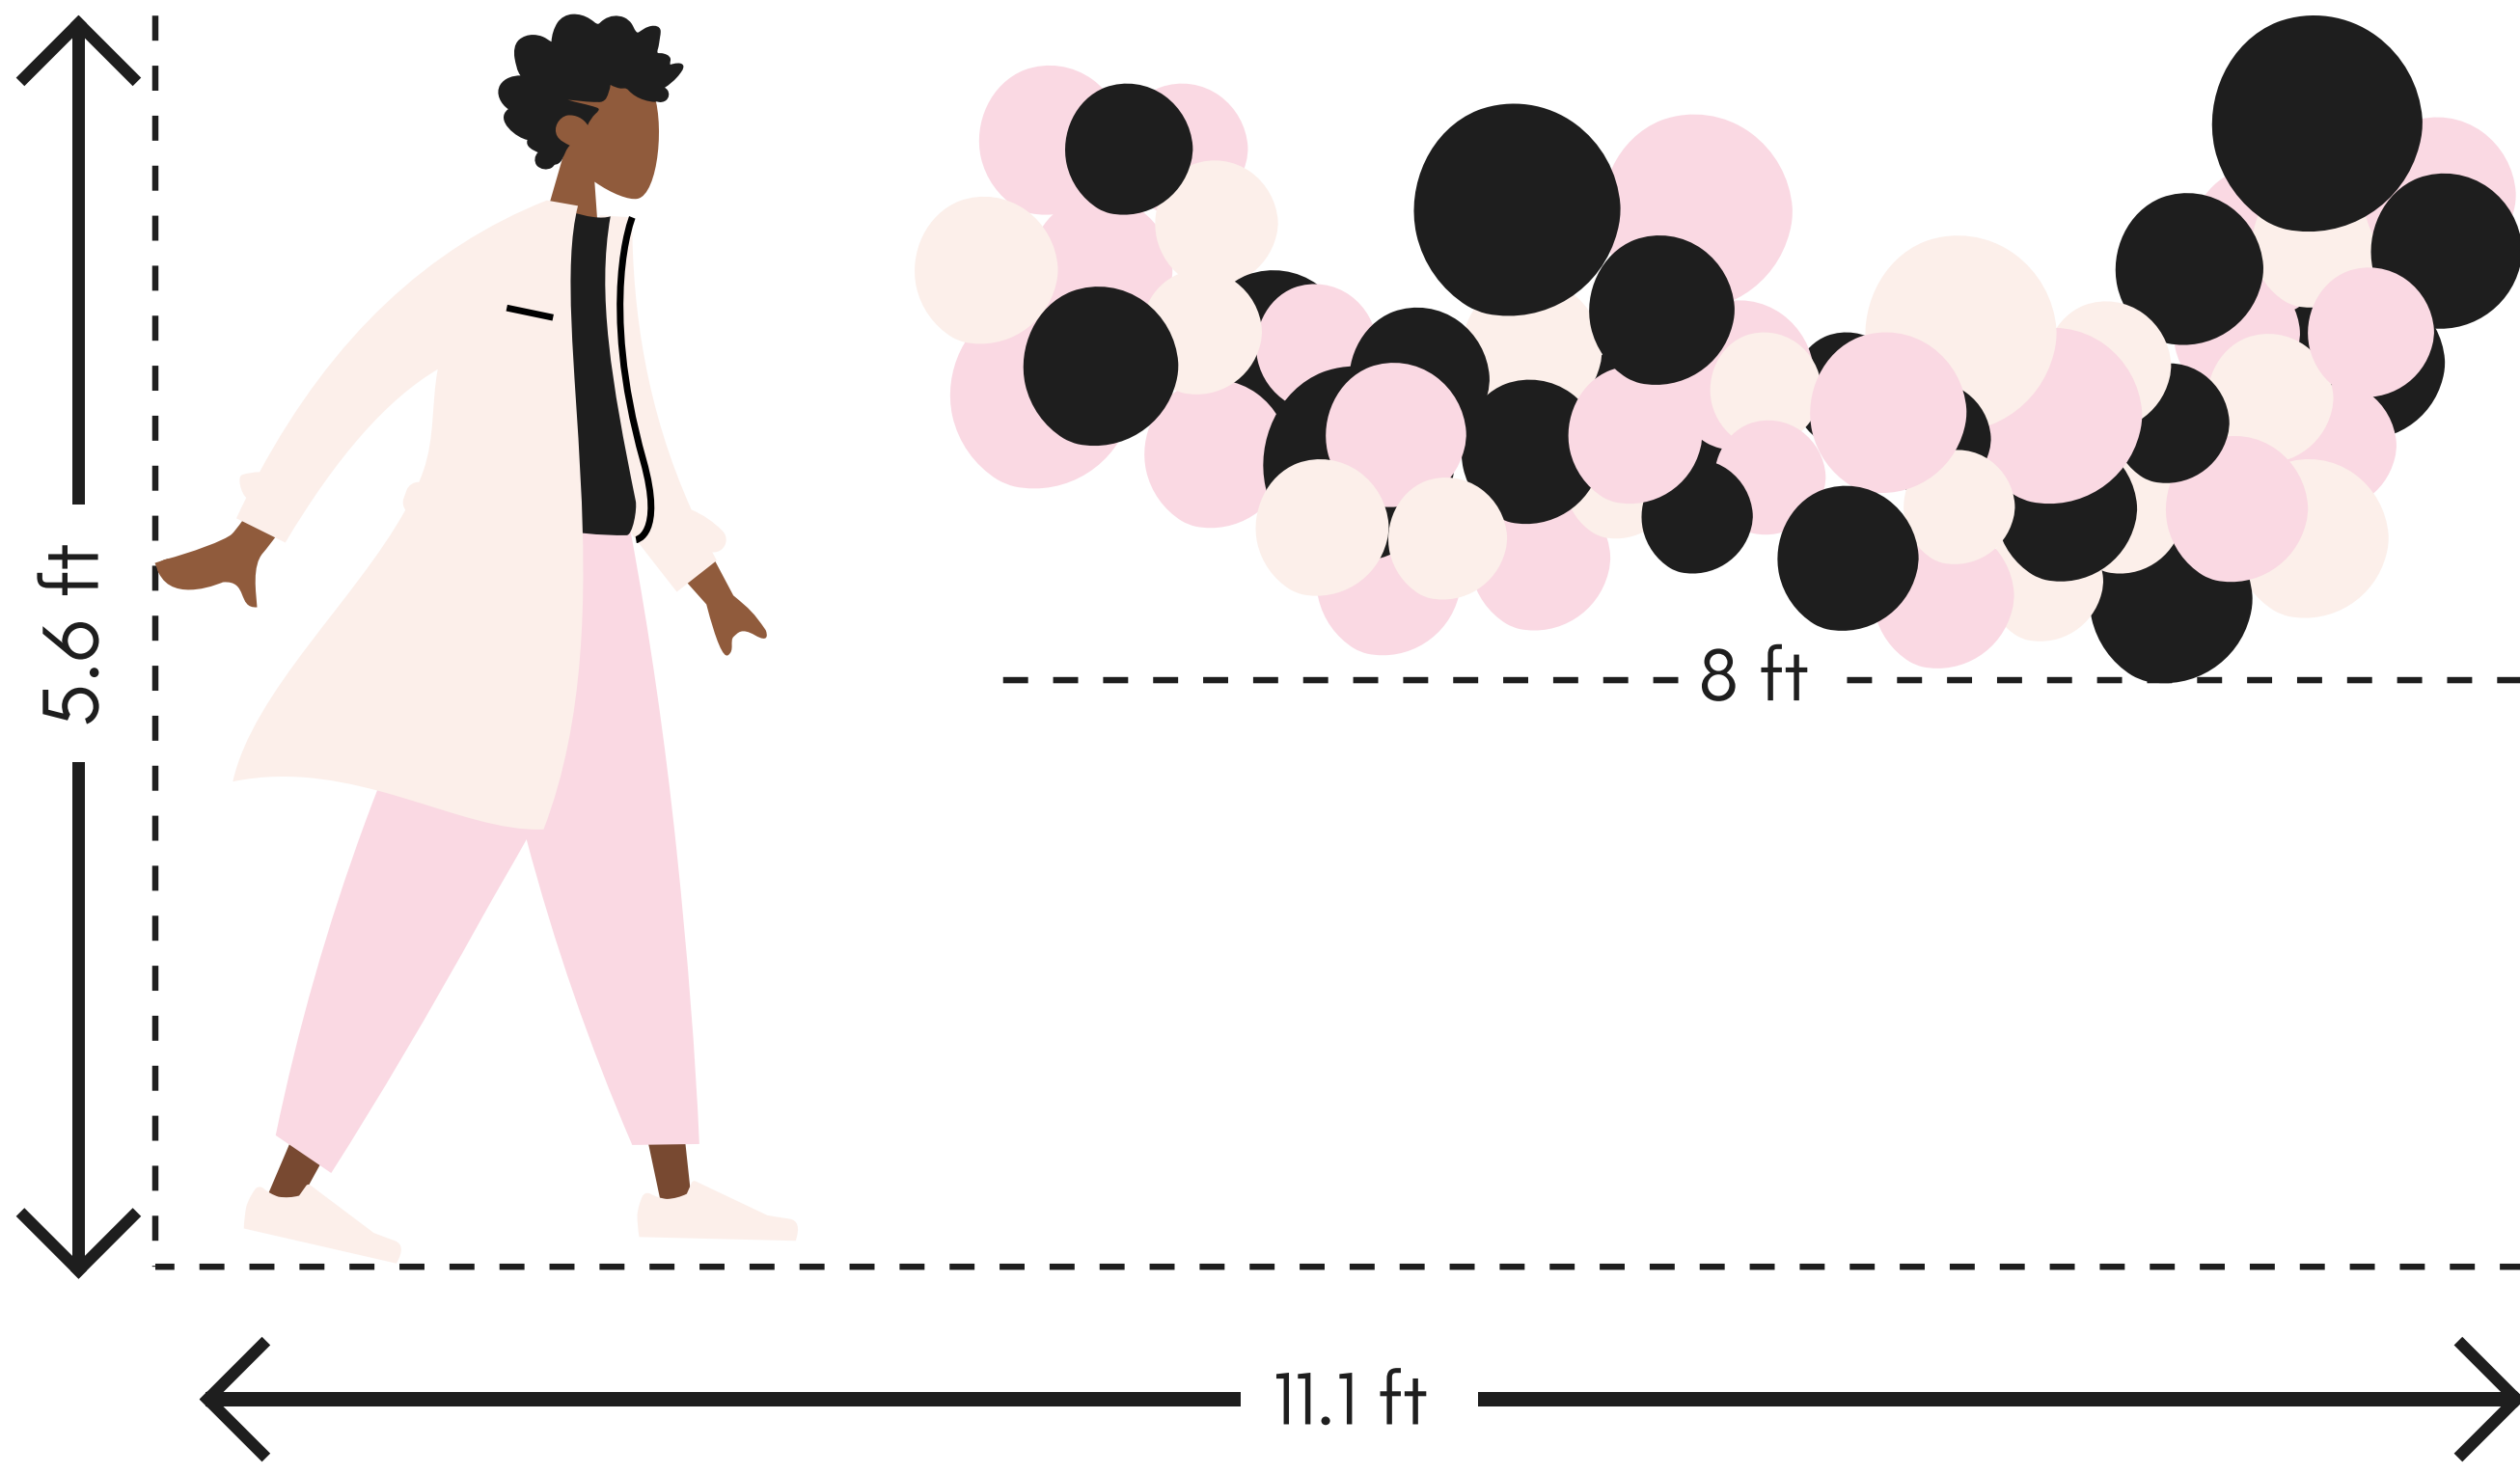

HAUS GARLAND

SIZE OPTIONS

- 3ft
- 4ft
- 5ft
- 6ft
- 7ft
- **8ft**

HEIGHT: 2.8 ft

WIDTH: 8 ft

AREA: 22.4 ft²

MATERIALS: Natural Rubber