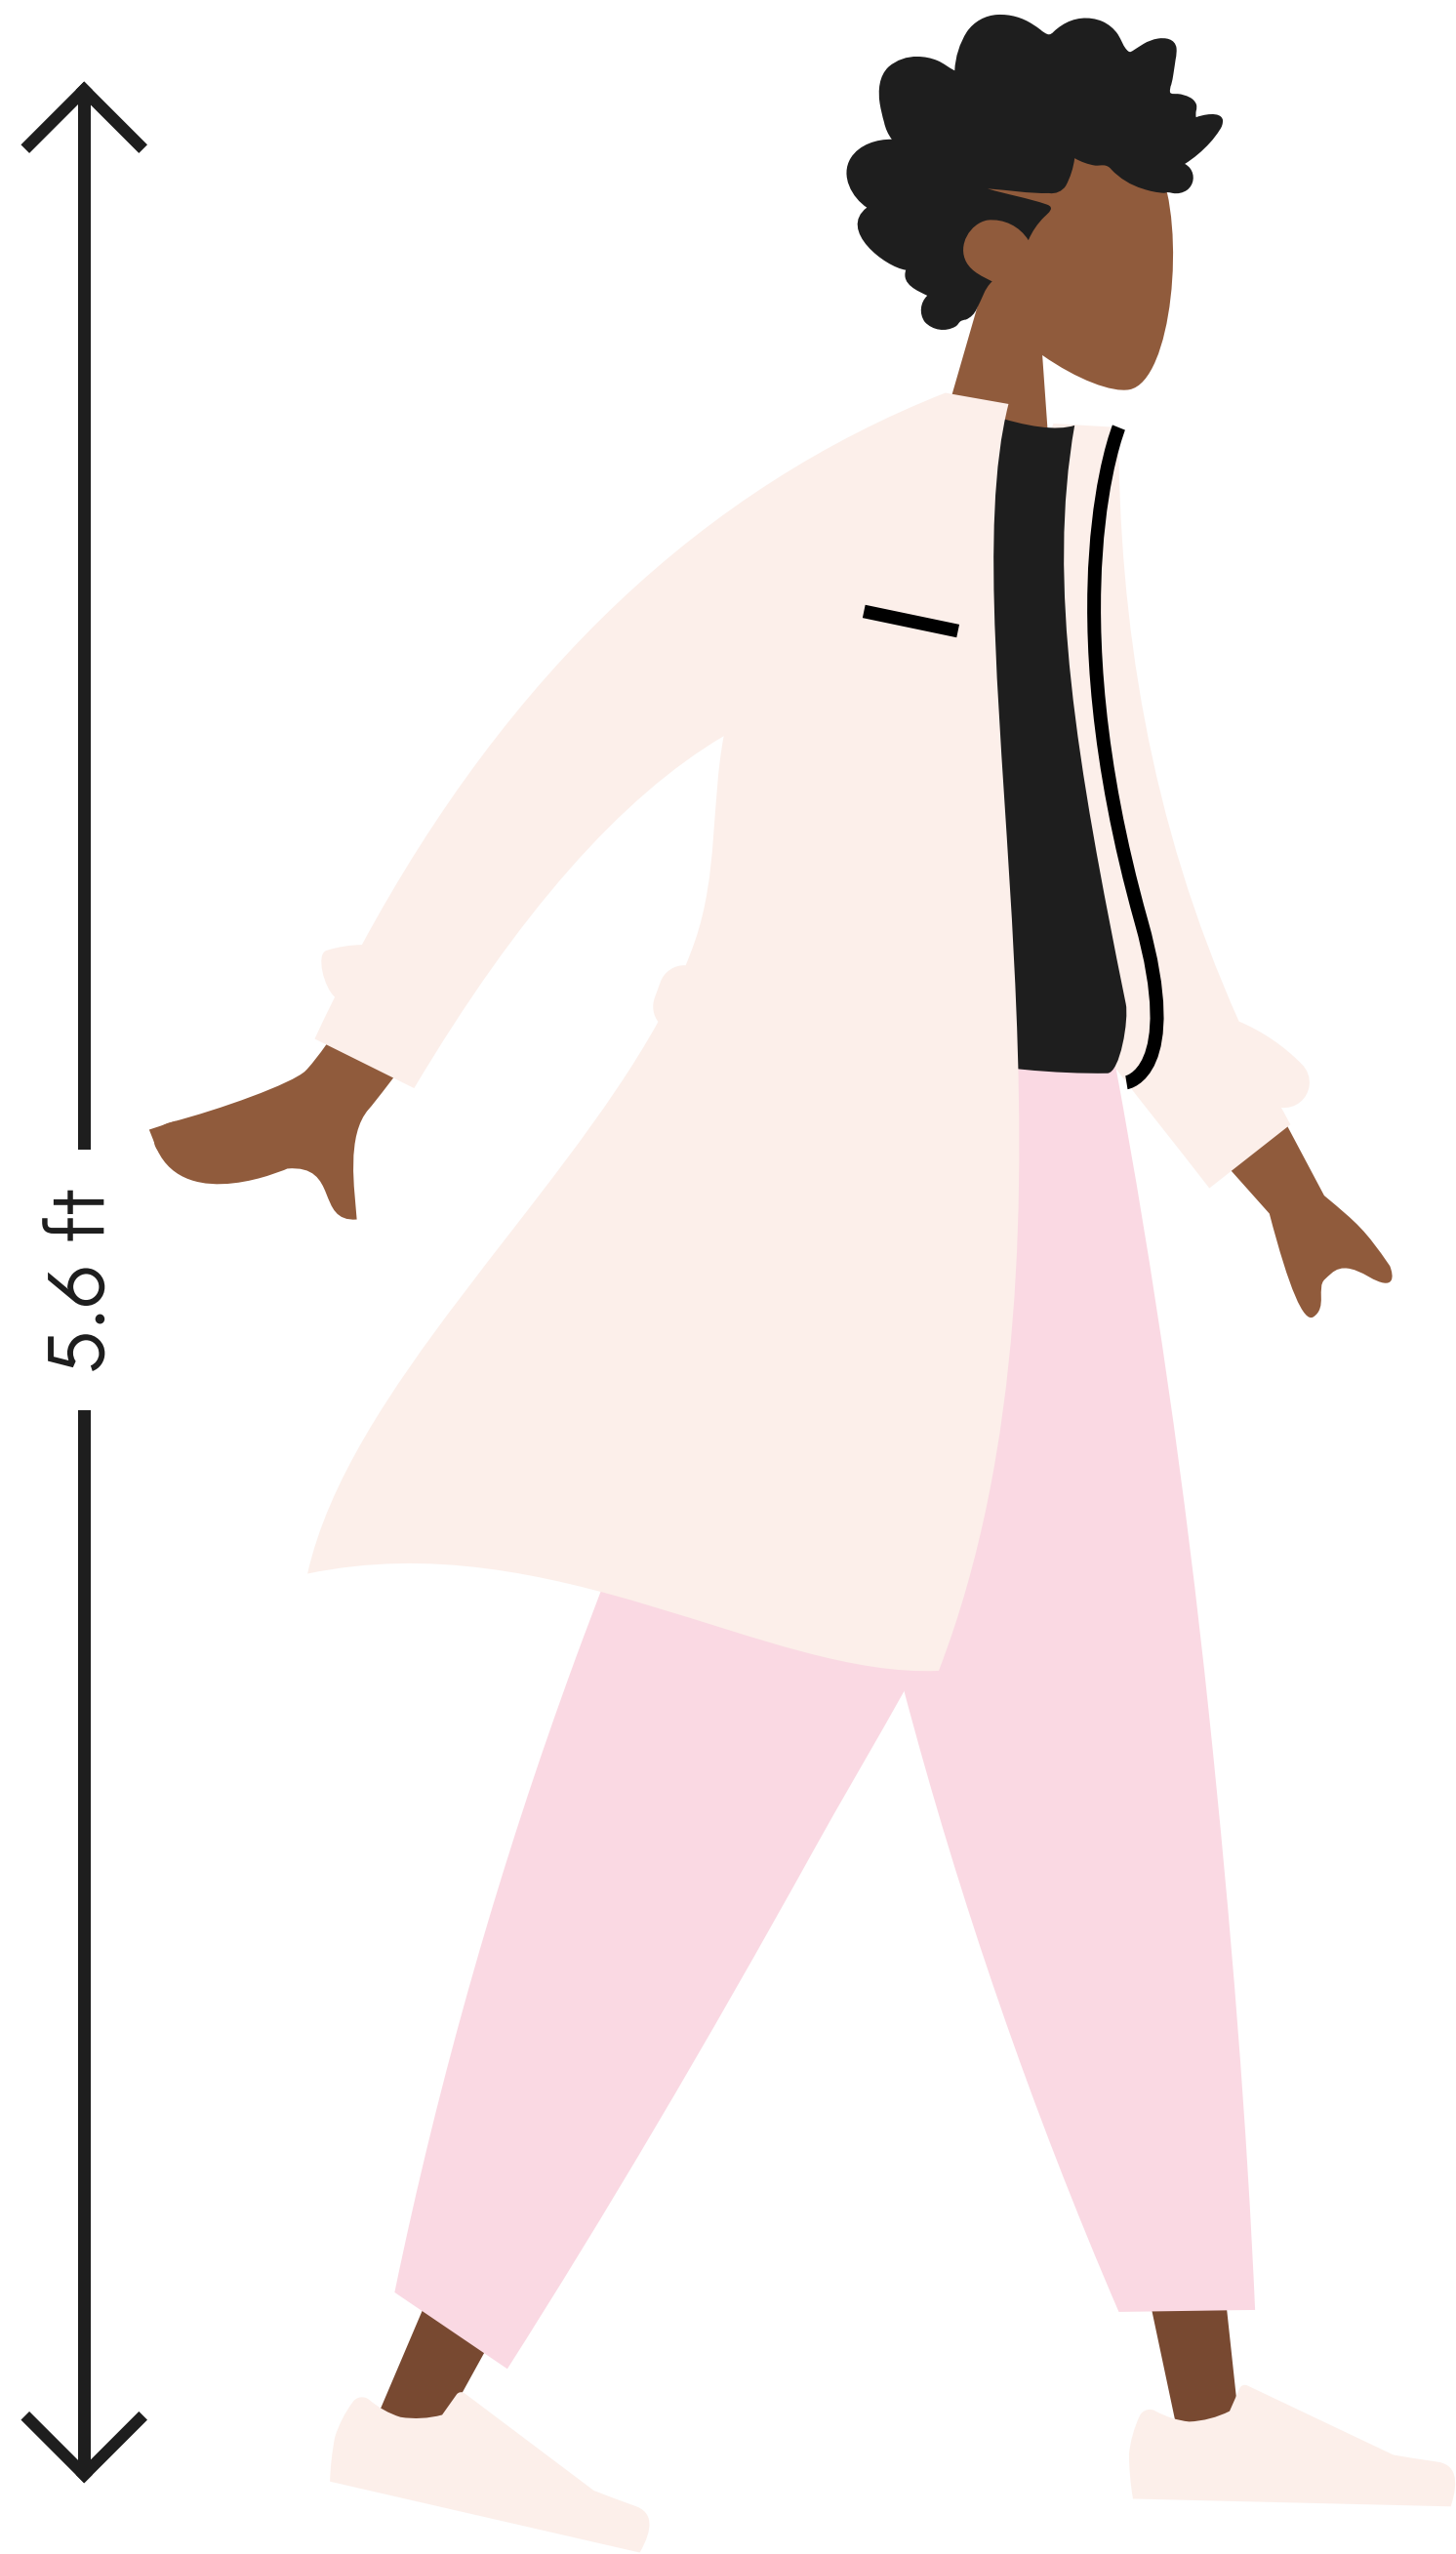

SIZE GUIDE

Select the option you are searching for and you will be redirected to the information related to that balloon type.

HAUS GARLAND

SIZE OPTIONS

- 3ft
- 4ft
- 5ft
- 6ft
- 7ft
- 8ft

HEIGHT: 1.8 ft

WIDTH: 3 ft

SIZE OPTIONS

Jumbo

Bouquet

HEIGHT: 2.5 ft

WIDTH: 5 ft

AREA: 12.5 ft²

MATERIALS: Natural Rubber

BOUQUET

SIZE OPTIONS

HEIGHT: 2.5 ft

WIDTH: 5 ft

AREA: 12.5 ft²

MATERIALS: Natural Rubber

BALLOON WALL

SIZE OPTIONS

Balloon Wall