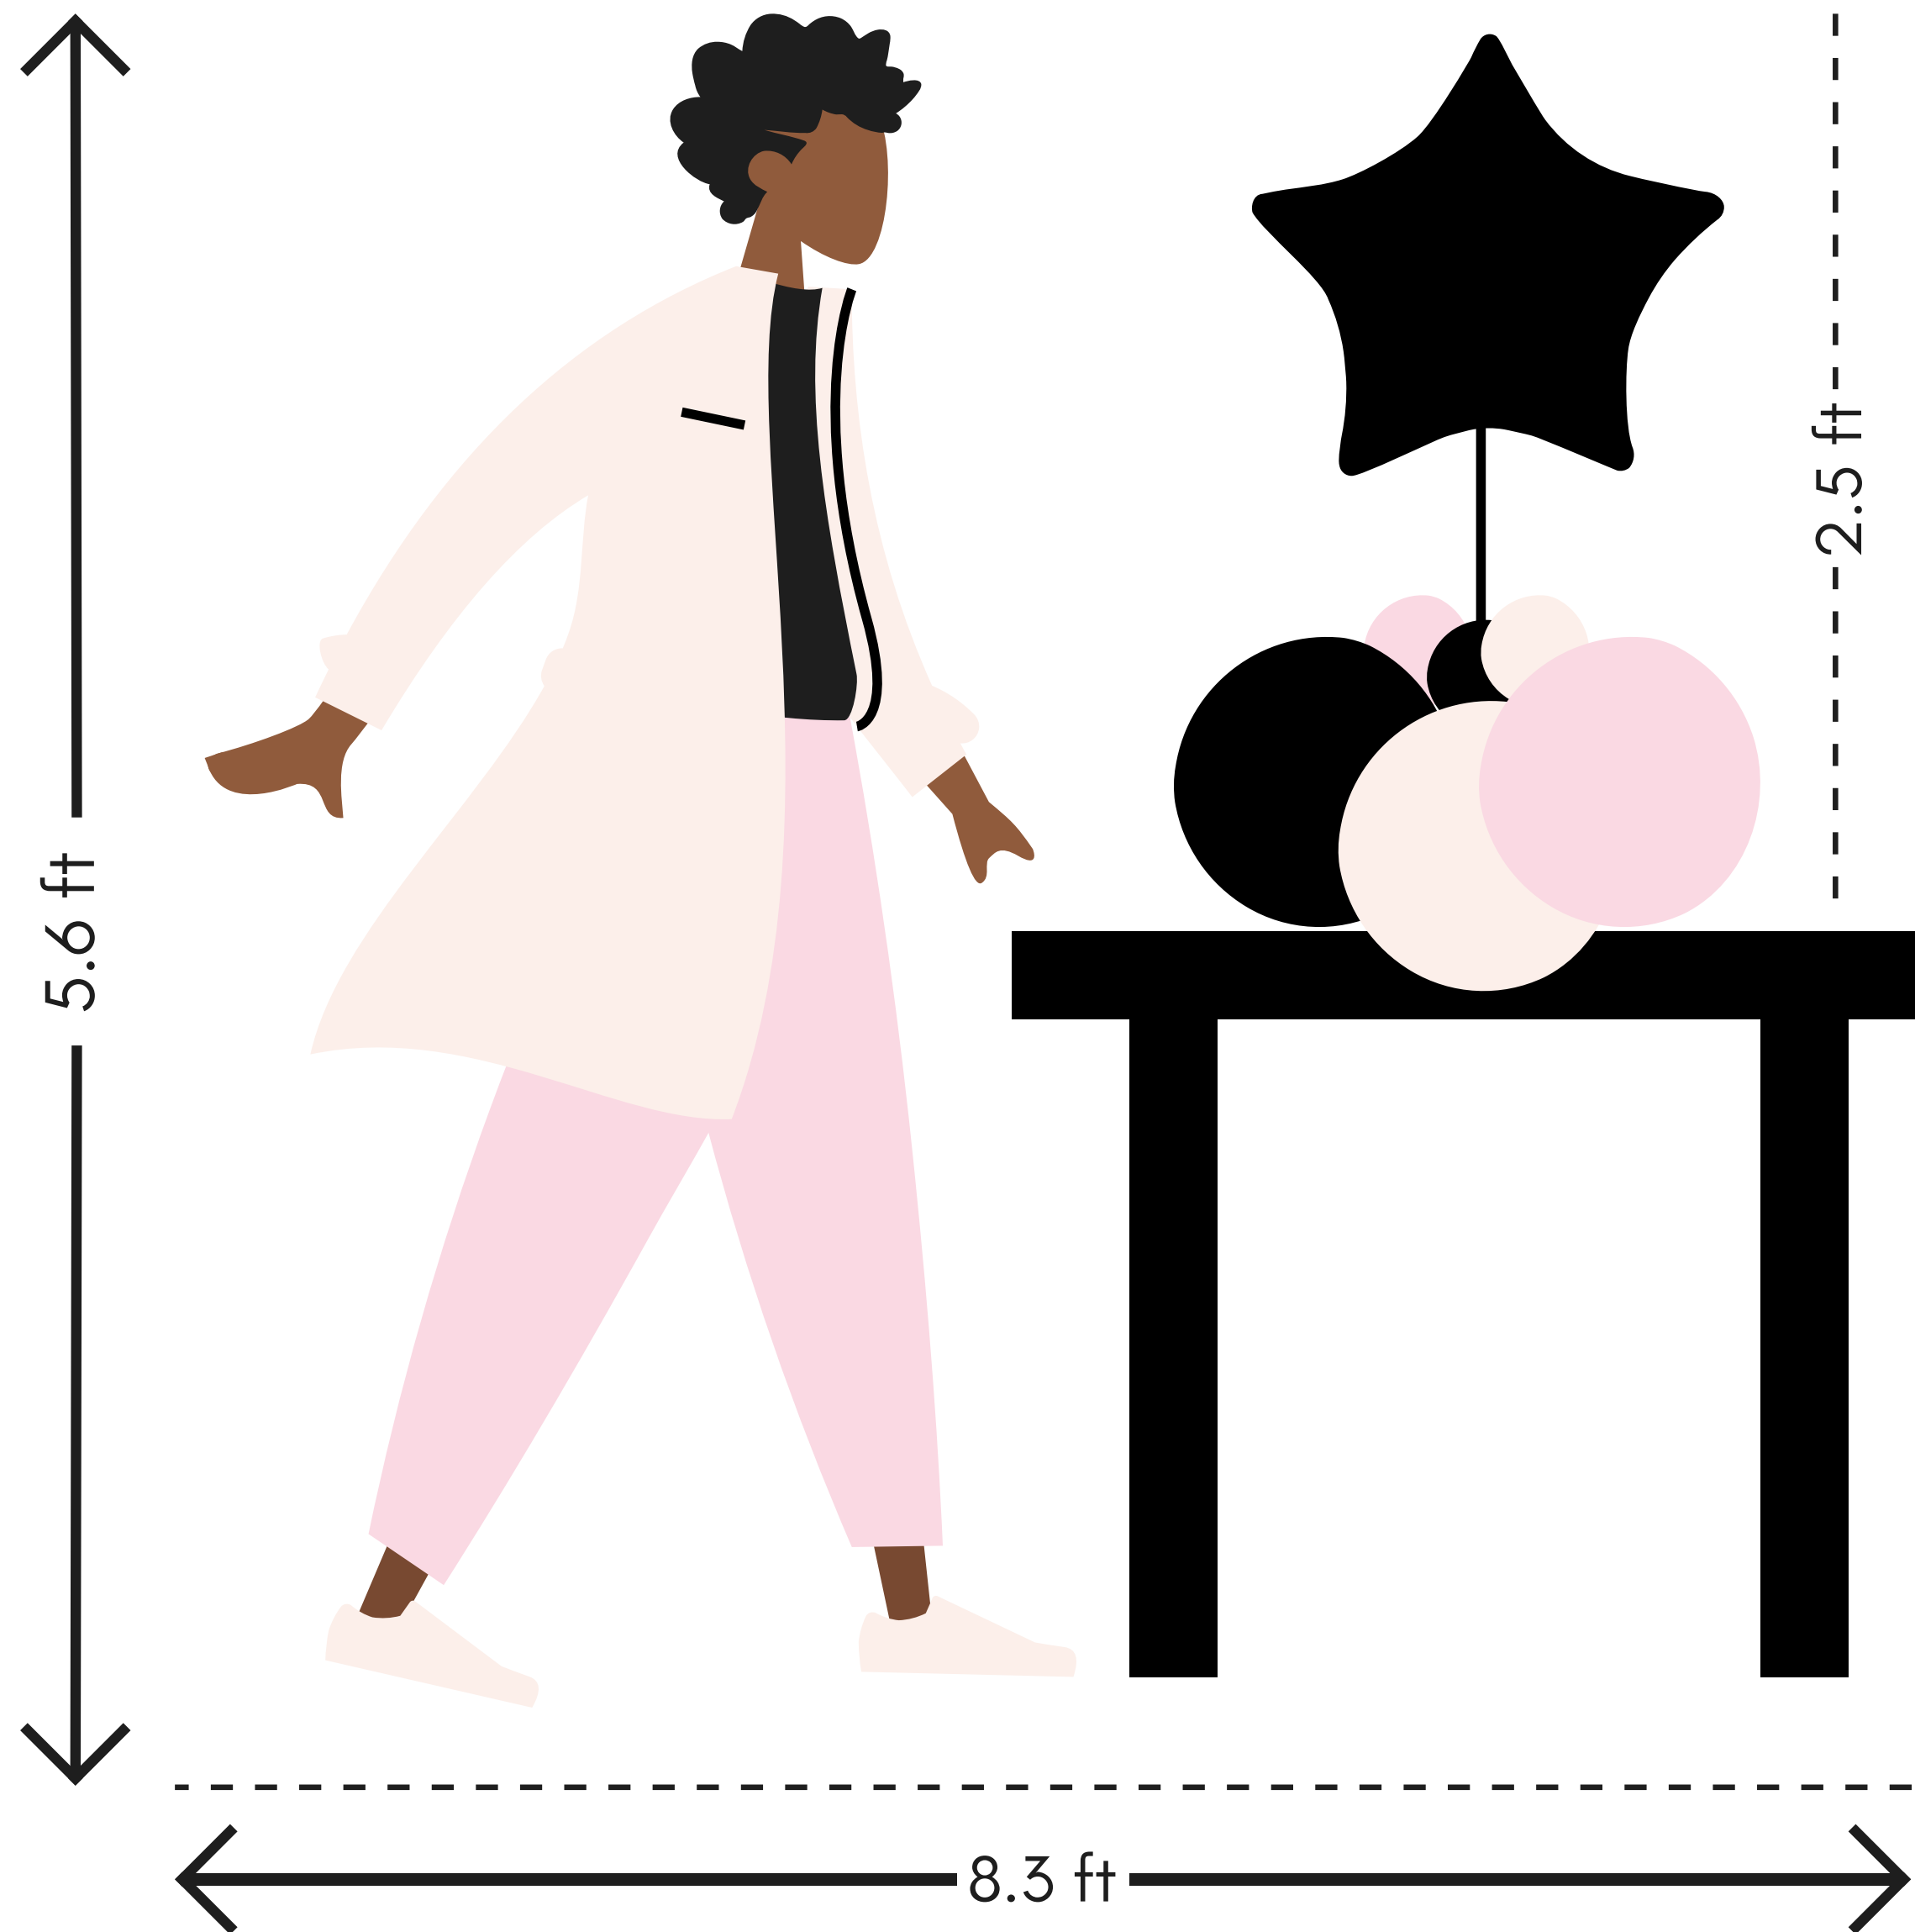

SIZE OPTIONS

- Balloon Wall
- Classic Column
- Freestanding Garland**

HEIGHT: 6.5 ft

WIDTH: 1.5 ft

AREA: 9.75 ft²

MATERIALS: Natural Rubber

MARQUEE

SIZE OPTIONS

- Marquee
- Message Bubble
- Centerpiece

HEIGHT: 2.5 ft

WIDTH: 5 ft

AREA: 12.5 ft²

MATERIALS: Natural Rubber

MESSAGE BUBBLE

SIZE OPTIONS

Marquee

Message Bubble

Centerpiece

HEIGHT: 2.5 ft

WIDTH: 5 ft

AREA: 12.5 ft²

MATERIALS: Natural Rubber

CENTERPIECE

SIZE OPTIONS

Marquee

Message Bubble

Centerpiece

HEIGHT: 2.5 ft

WIDTH: 5 ft

AREA: 12.5 ft²

MATERIALS: Natural Rubber

RING STAND