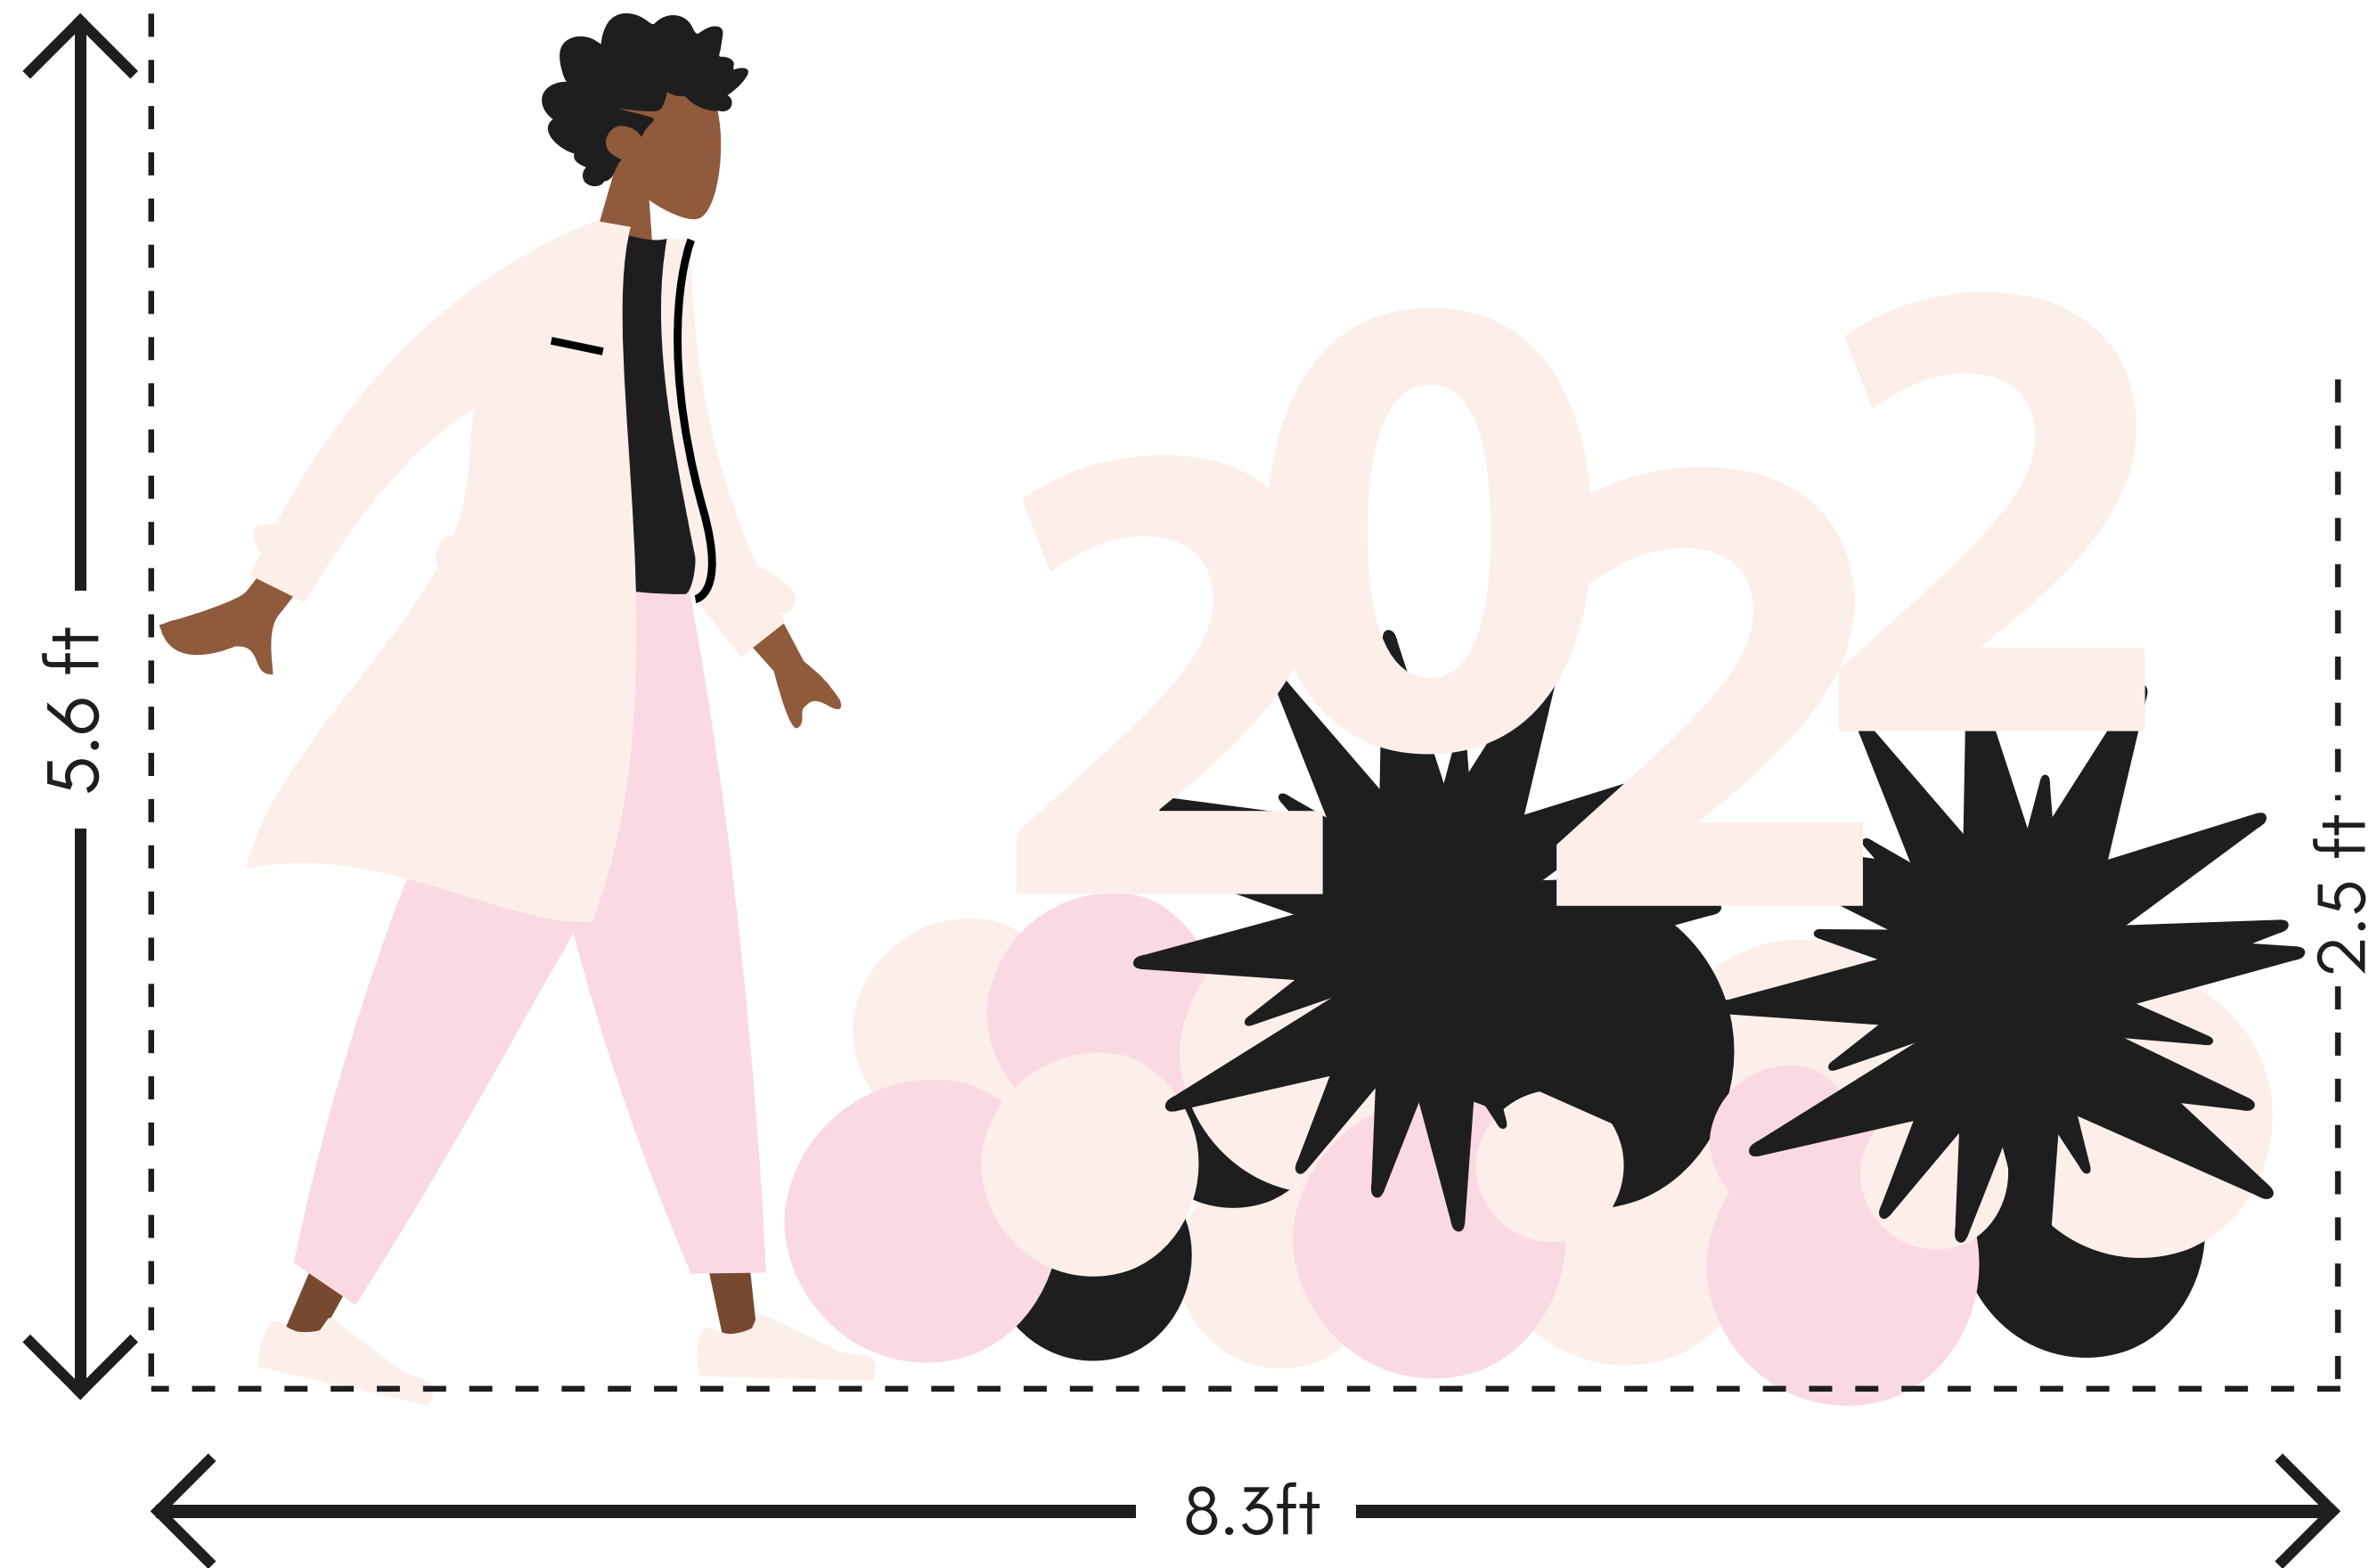

Balloon Wall

Classic Column

Freestanding Garland

HEIGHT: 6.5 ft

WIDTH: 1.5 ft

AREA: 9.75 ft²

MATERIALS: Natural Rubber

FREESTANDING GARLAND

SIZE OPTIONS

- Balloon Wall
- Classic Column
- Freestanding Garland**

HEIGHT: 6.5 ft

WIDTH: 1.5 ft

AREA: 9.75 ft²

MATERIALS: Natural Rubber

MARQUEE

SIZE OPTIONS

- Marquee
- Message Bubble
- Centerpiece

HEIGHT: 2.5 ft

WIDTH: 5 ft

AREA: 12.5 ft²

MATERIALS: Natural Rubber

MESSAGE BUBBLE

SIZE OPTIONS

Marquee

Message Bubble

Centerpiece

HEIGHT: 2.5 ft

WIDTH: 5 ft

AREA: 12.5 ft²

MATERIALS: Natural Rubber

CENTERPIECE

SIZE OPTIONS