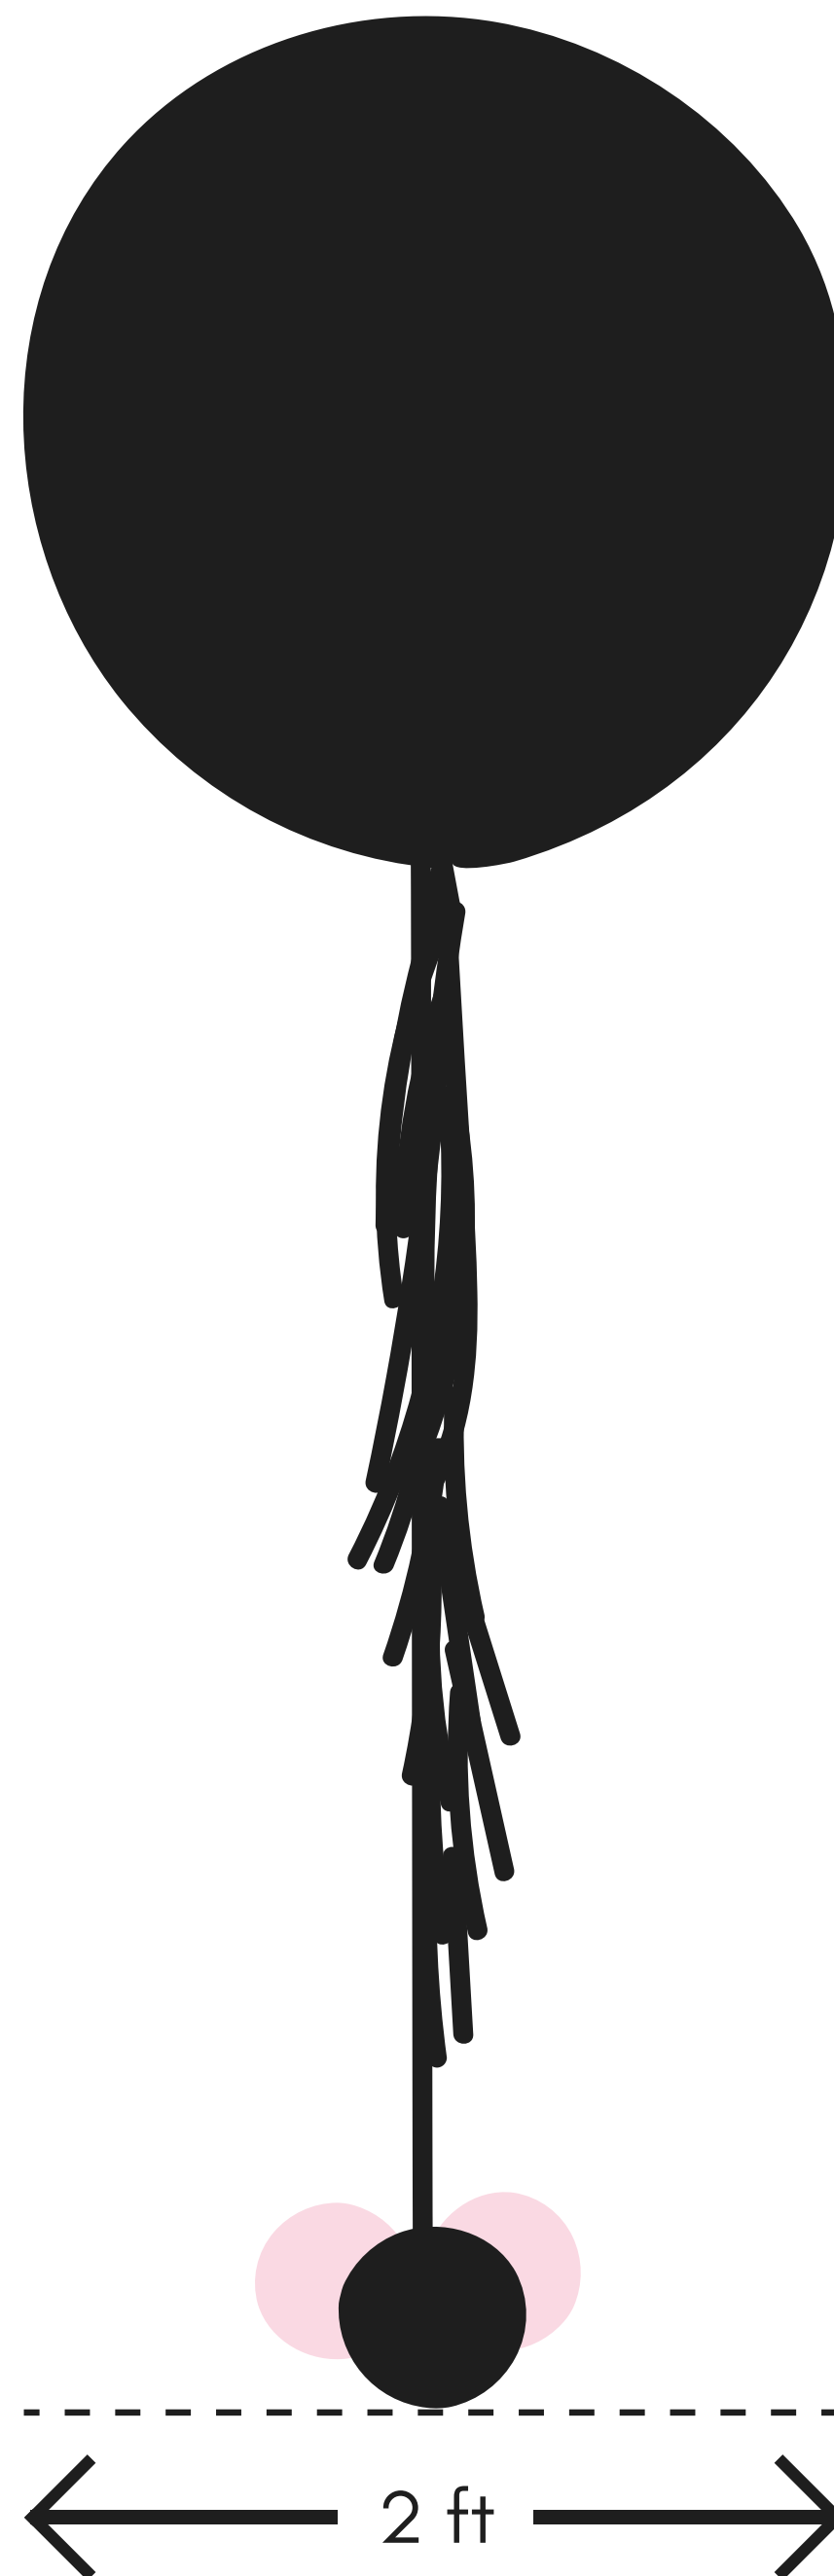

SIZE GUIDE

Select the option you are searching for and you will be redirected to the information related to that balloon type.

HAUS GARLAND

SIZE OPTIONS

- 3ft
- 4ft
- 5ft
- 6ft
- 7ft
- 8ft

HEIGHT: 1.8 ft

WIDTH: 3 ft

MATERIALS: Natural Rubber

MARQUEE SETUPS

SIZE OPTIONS

10ft

HEIGHT: 5 ft

WIDTH: 10 ft

AREA: 50 ft²

MATERIALS: Natural Rubber

BALLOON ARCHES

SIZE OPTIONS

20ft

HEIGHT: 12.3 ft

WIDTH: 20 ft

AREA: 243 ft²

MATERIALS: Natural Rubber

JUMBO

SIZE OPTIONS

HEIGHT: 2.5 ft

WIDTH: 5 ft

AREA: 12.5 ft²

MATERIALS: Natural Rubber

BALLOON WALL

SIZE OPTIONS

Balloon Wall