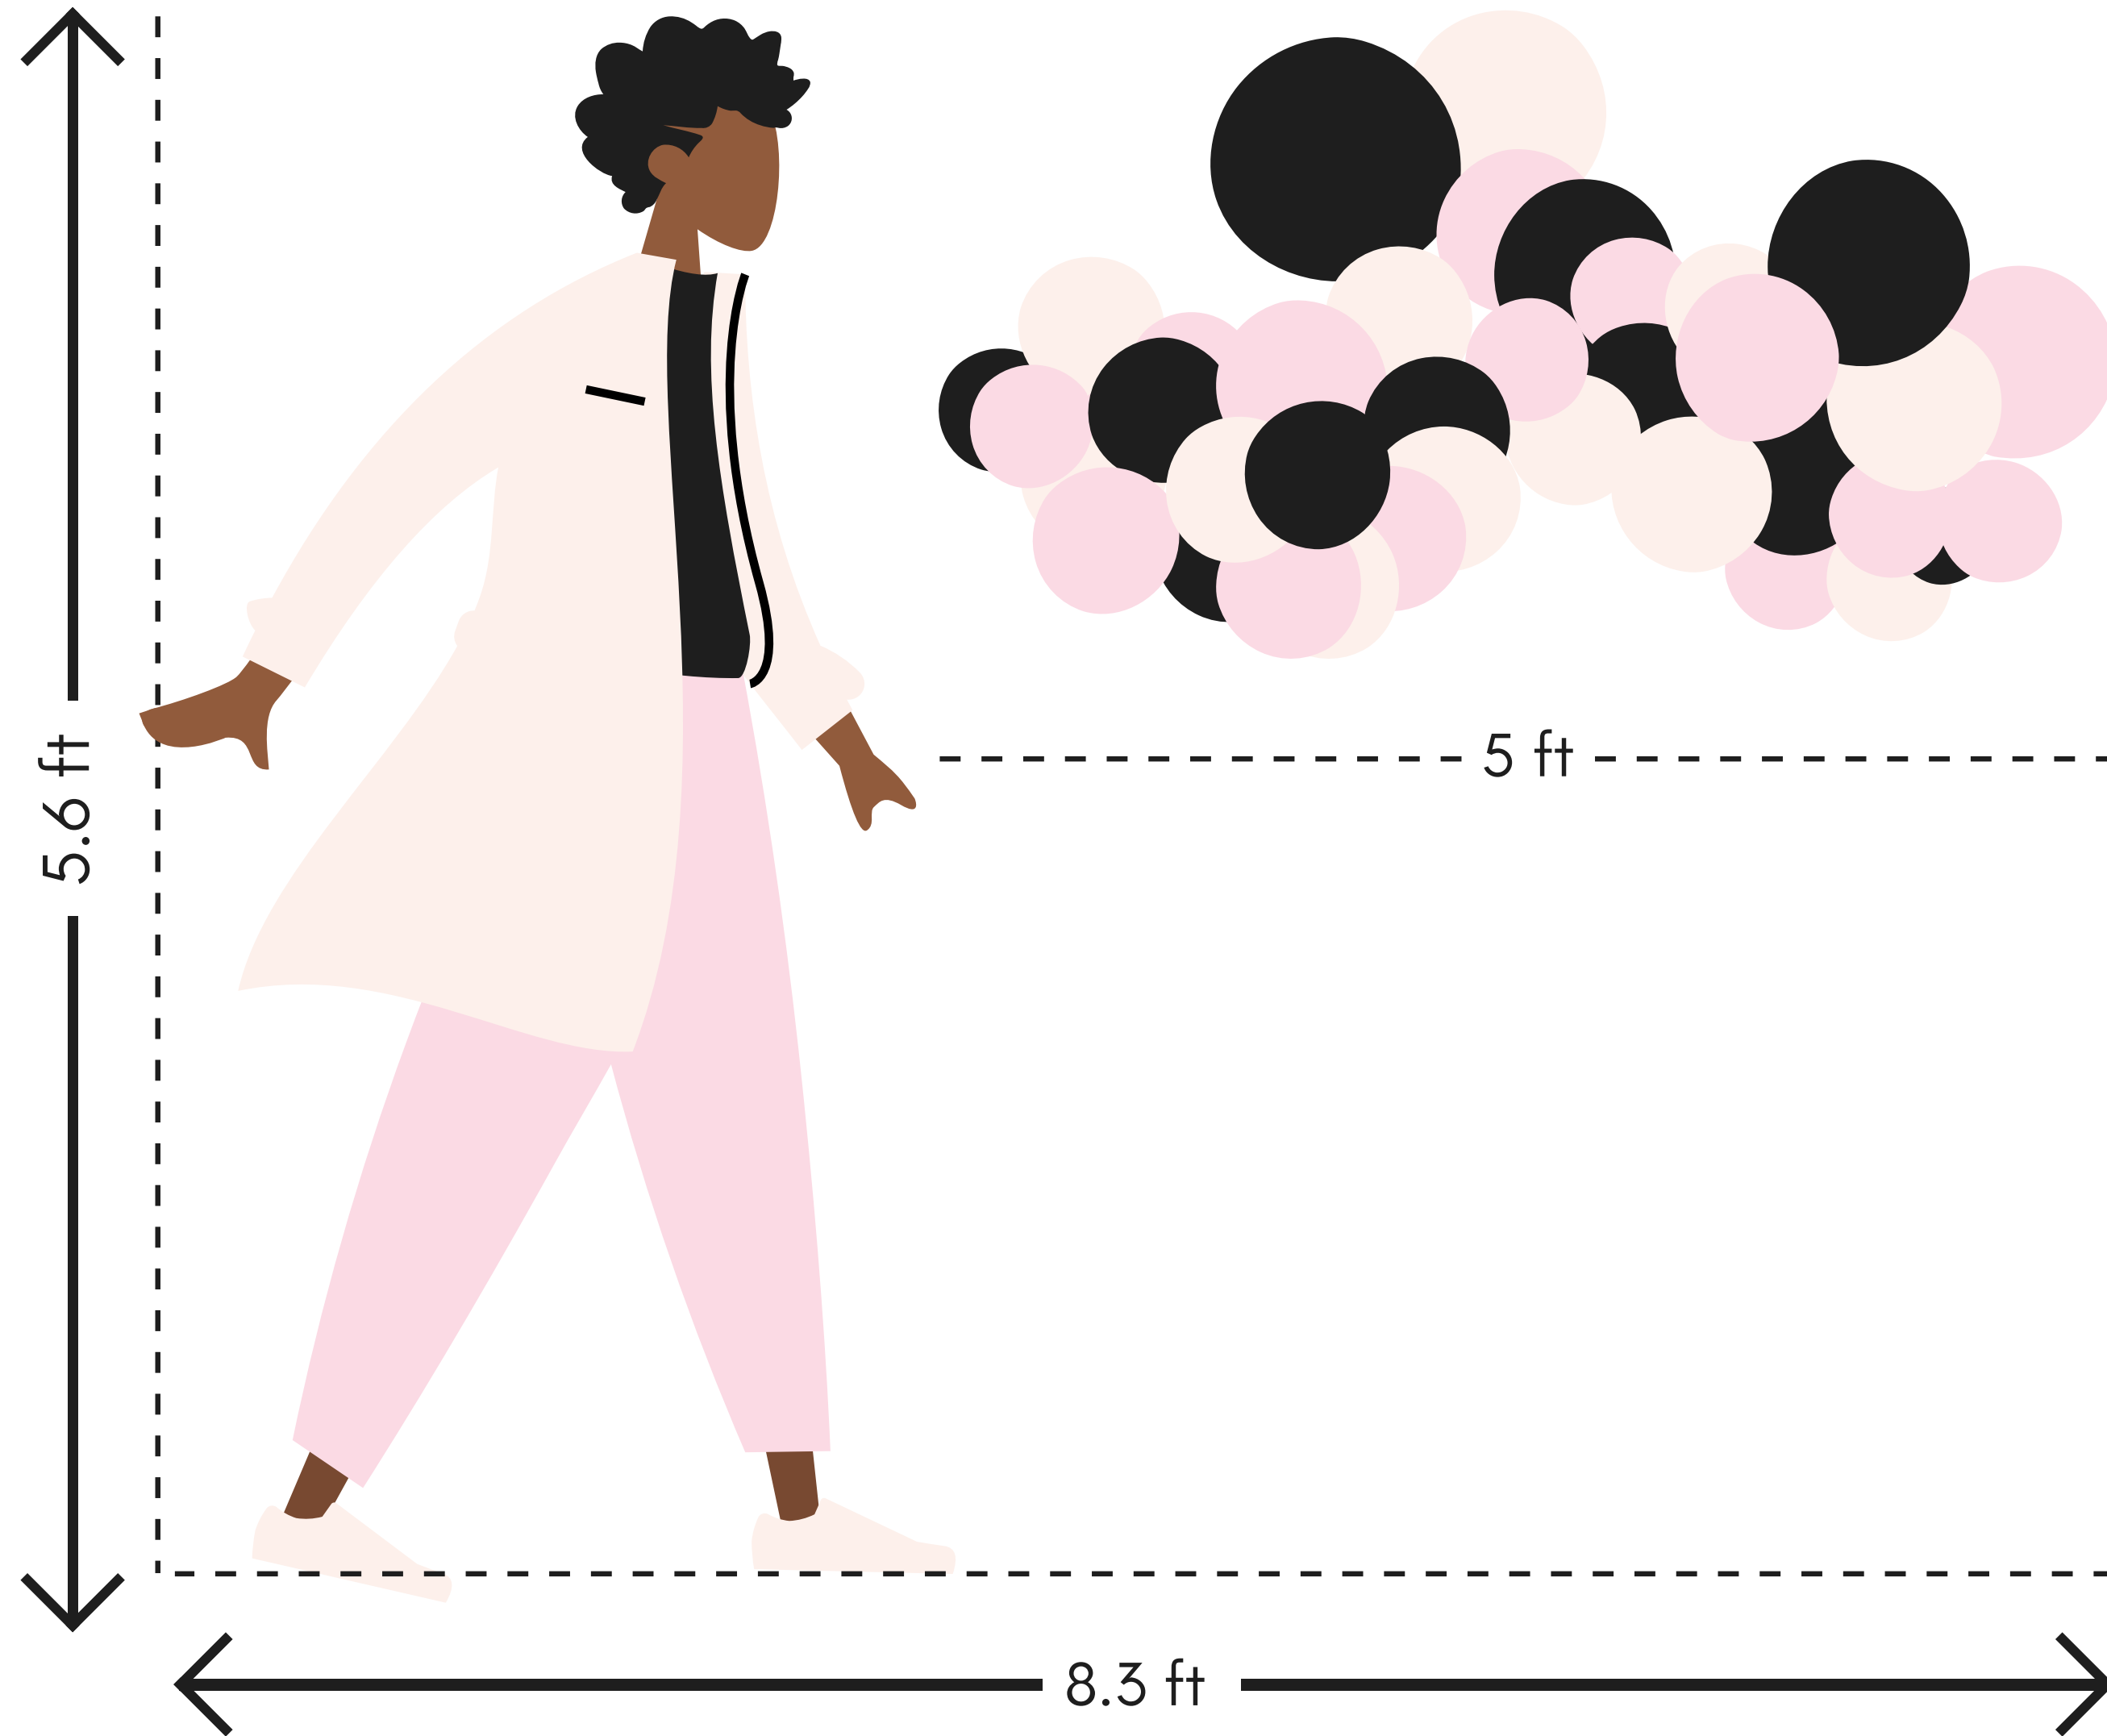

SIZE GUIDE

Select the option you are searching for and you will be redirected to the information related to that balloon type.

HAUS GARLAND

SIZE OPTIONS

- 3ft
- 4ft
- 5ft
- 6ft
- 7ft
- 8ft

HEIGHT: 1.8 ft

WIDTH: 3 ft

HAUS GARLAND

SIZE OPTIONS

HEIGHT: 2.2 ft

WIDTH: 5 ft

AREA: 11 ft²

MATERIALS: Natural Rubber

HAUS GARLAND

SIZE OPTIONS

Classic Column

Freestanding Garland

HEIGHT: 6 ft

WIDTH: 6 ft

AREA: 36 ft²

MATERIALS: Natural Rubber

CLASSIC COLUMN

SIZE OPTIONS

Message Bubble

Centerpiece

HEIGHT: 2.5 ft

WIDTH: 5 ft

AREA: 12.5 ft²

MATERIALS: Natural Rubber

CENTERPIECE

SIZE OPTIONS