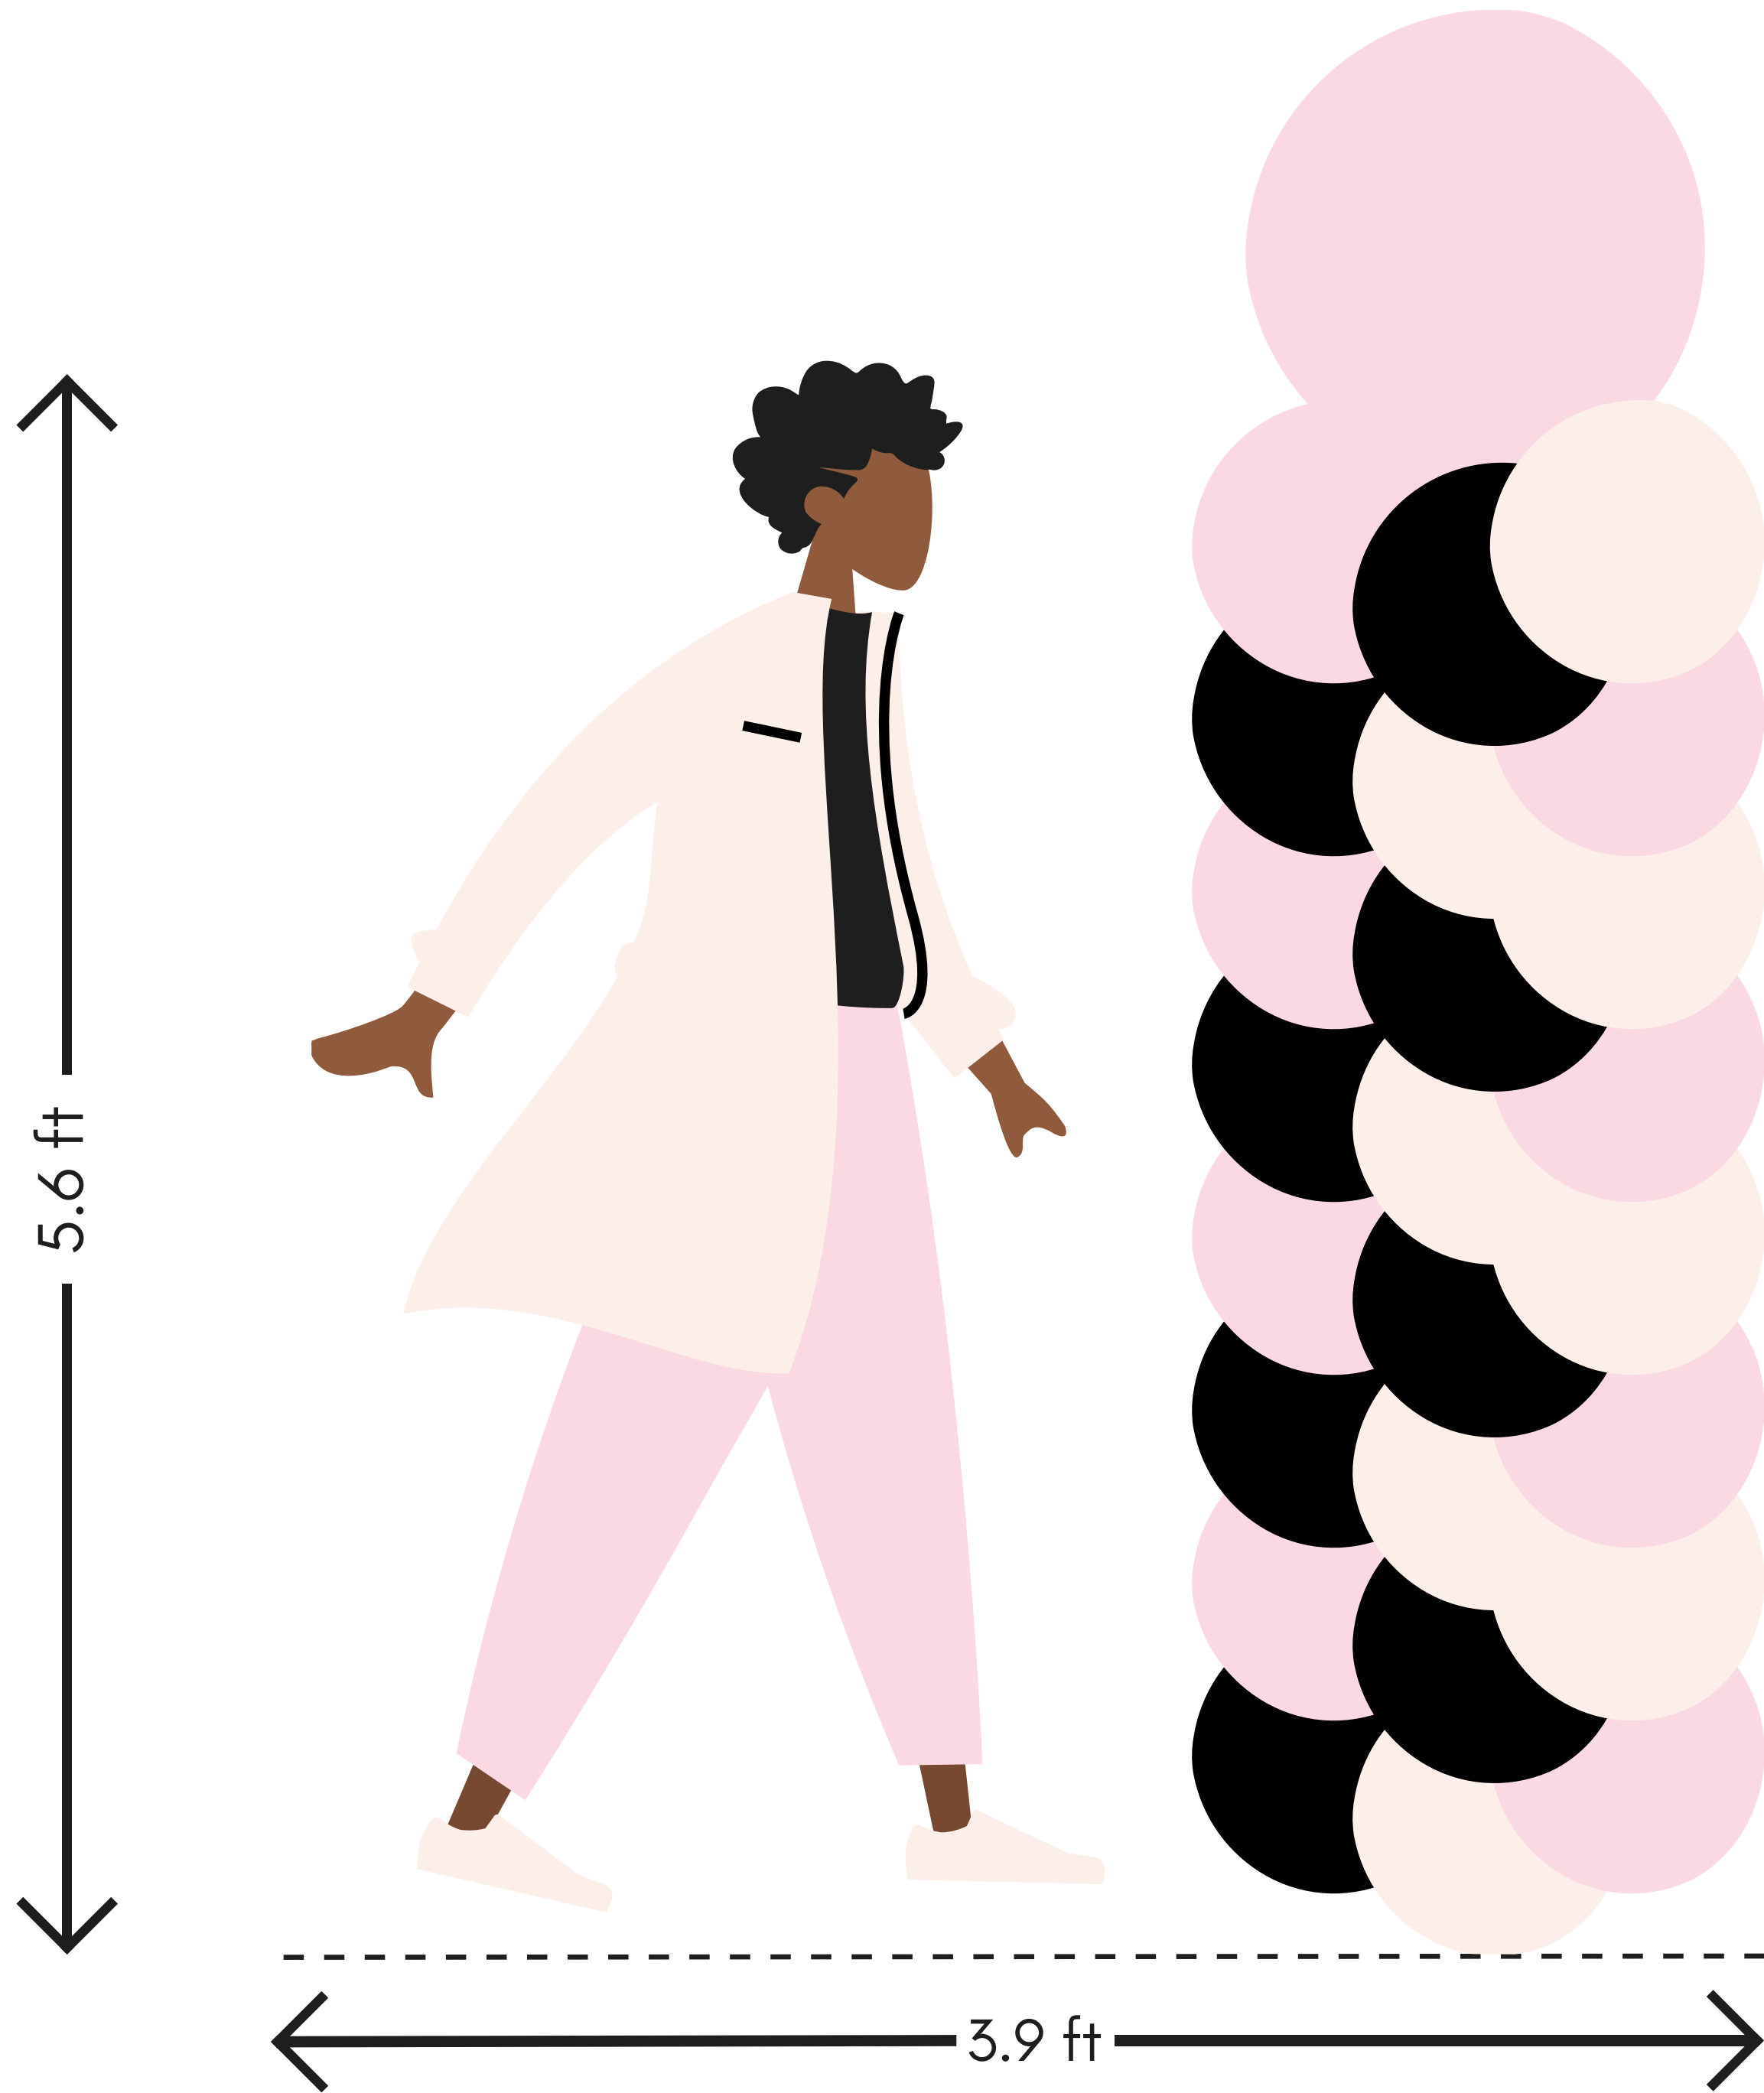

Classic Column

Freestanding Garland

HEIGHT: 6 ft

WIDTH: 6 ft

AREA: 36 ft²

MATERIALS: Natural Rubber

CLASSIC COLUMN

SIZE OPTIONS