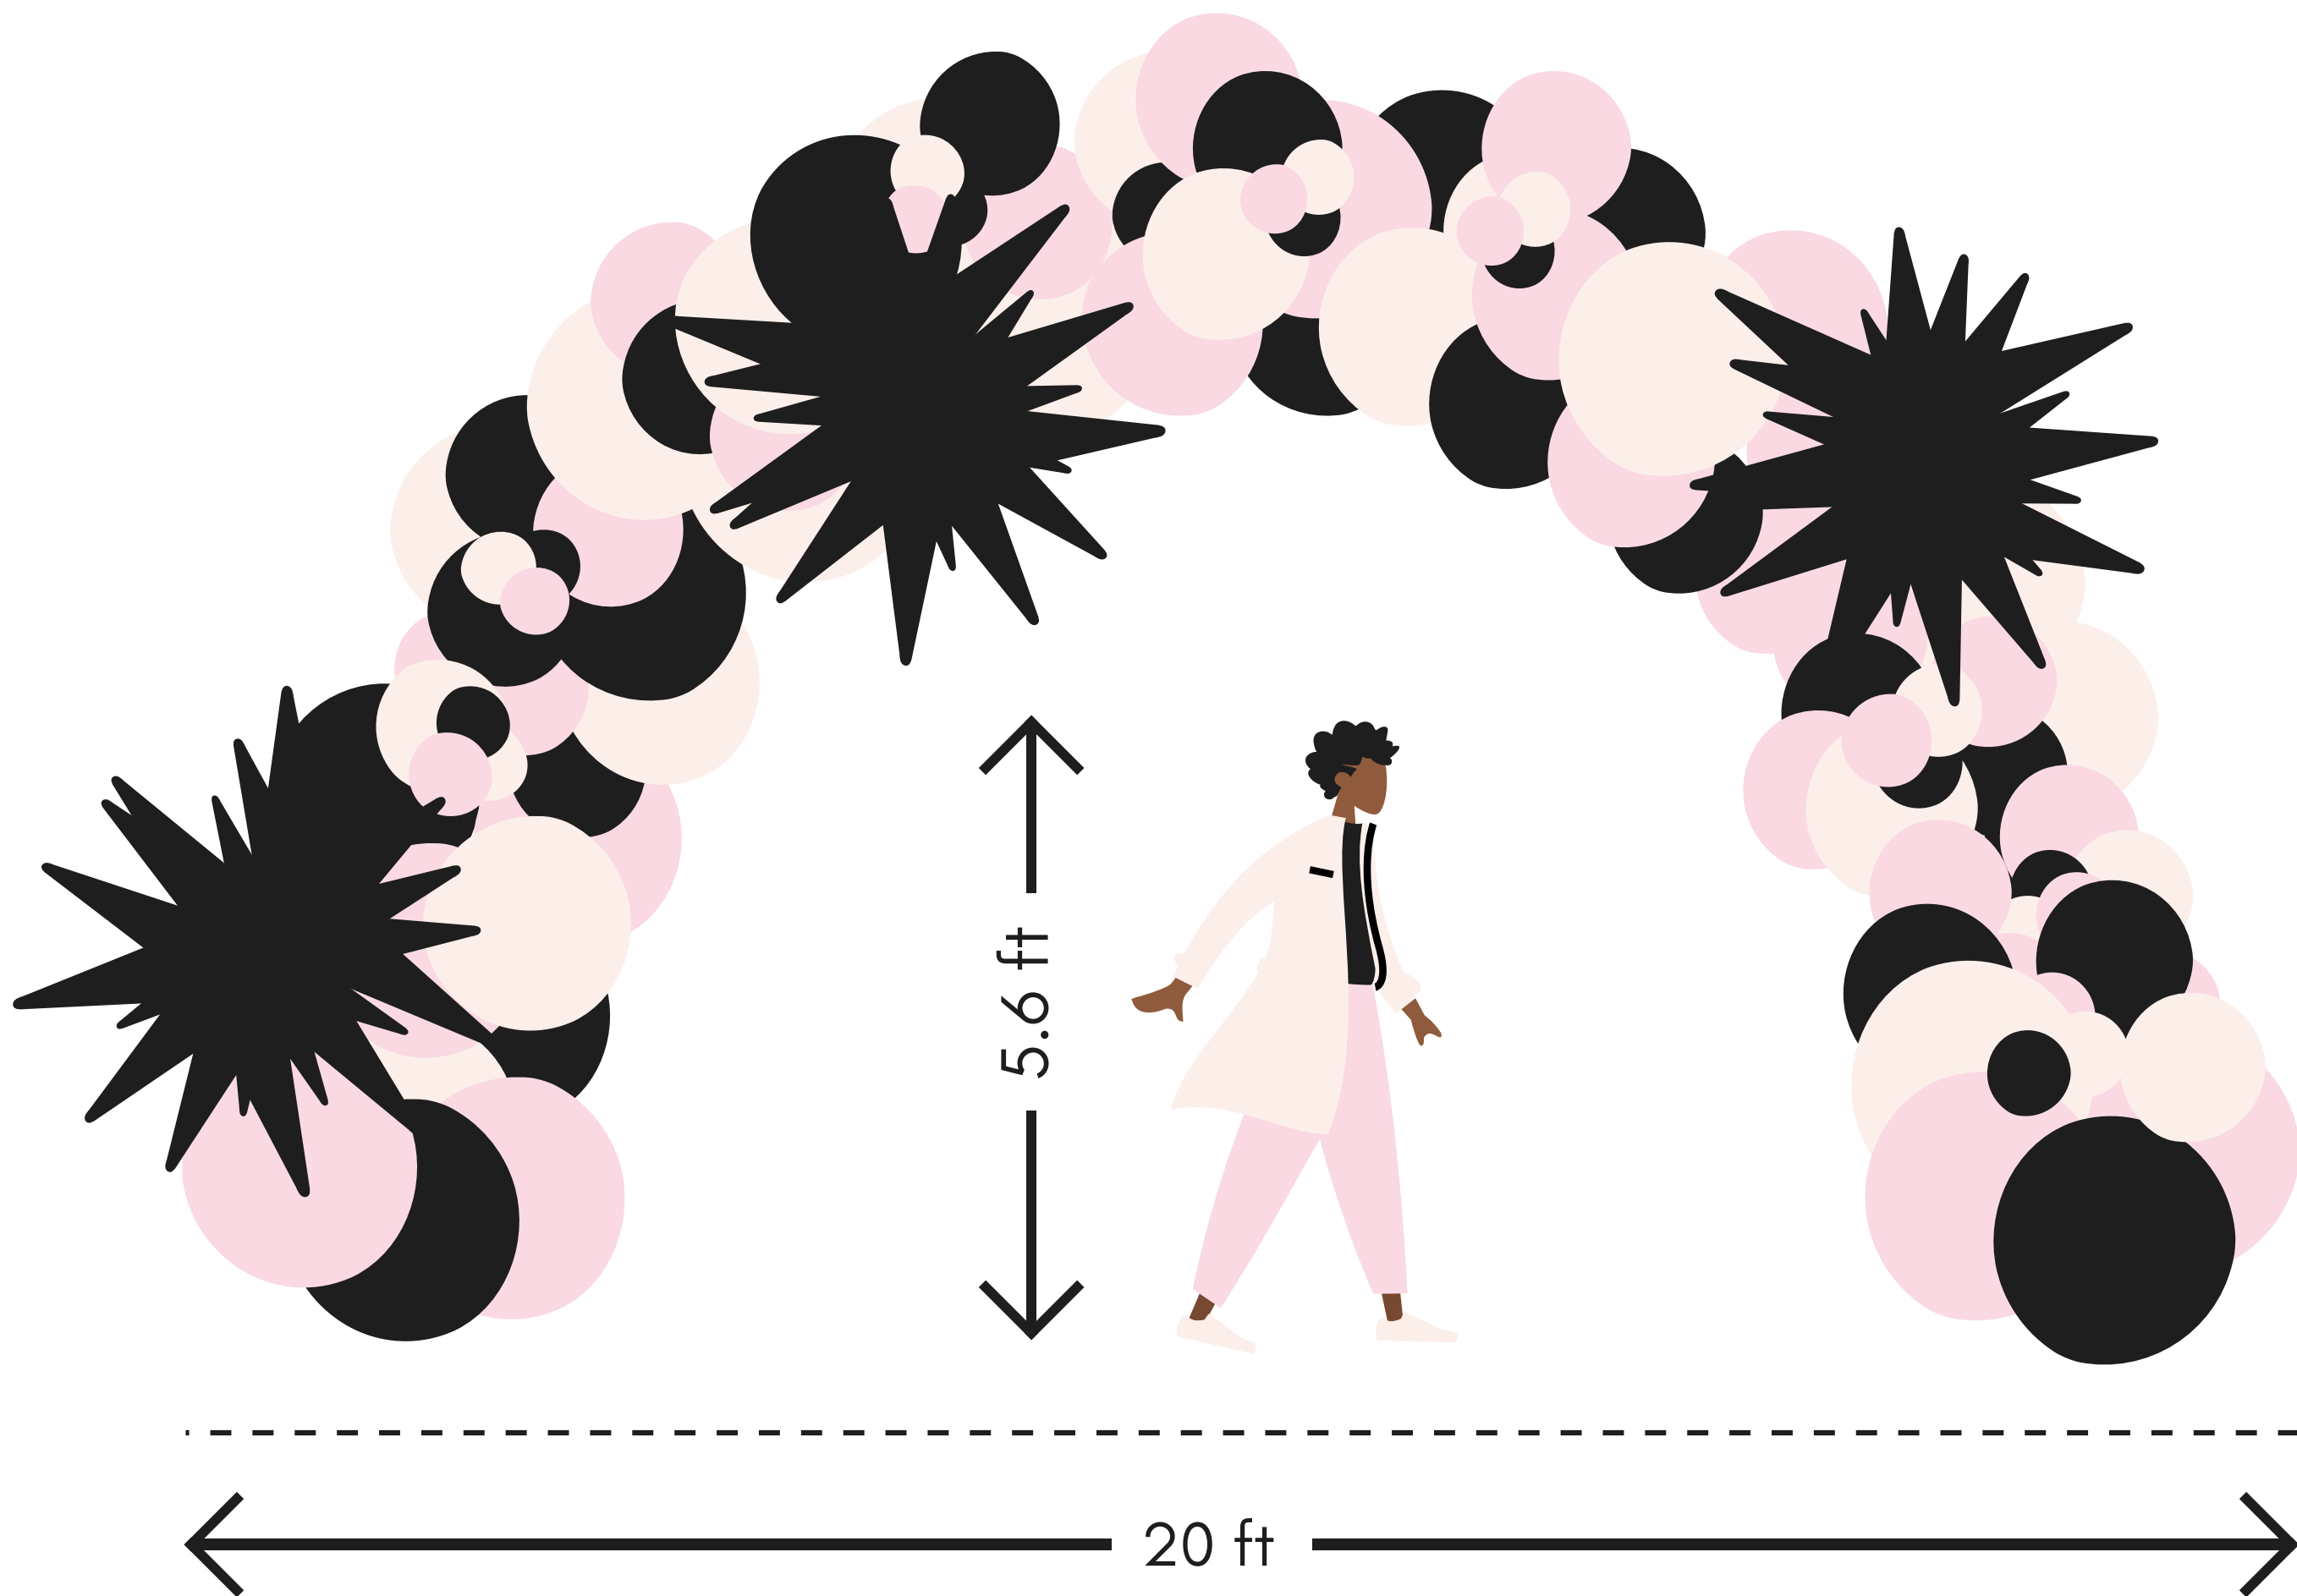

MATERIALS: Natural Rubber

MARQUEE SETUPS

SIZE OPTIONS

10ft

HEIGHT: 5 ft

WIDTH: 10 ft

AREA: 50 ft²

MATERIALS: Natural Rubber

BALLOON ARCHES

SIZE OPTIONS

20ft

HEIGHT: 12.3 ft

WIDTH: 20 ft

AREA: 243 ft²

MATERIALS: Natural Rubber

JUMBO

SIZE OPTIONS

HEIGHT: 2.5 ft

WIDTH: 5 ft

AREA: 12.5 ft²

MATERIALS: Natural Rubber

BALLOON WALL

SIZE OPTIONS

Balloon Wall