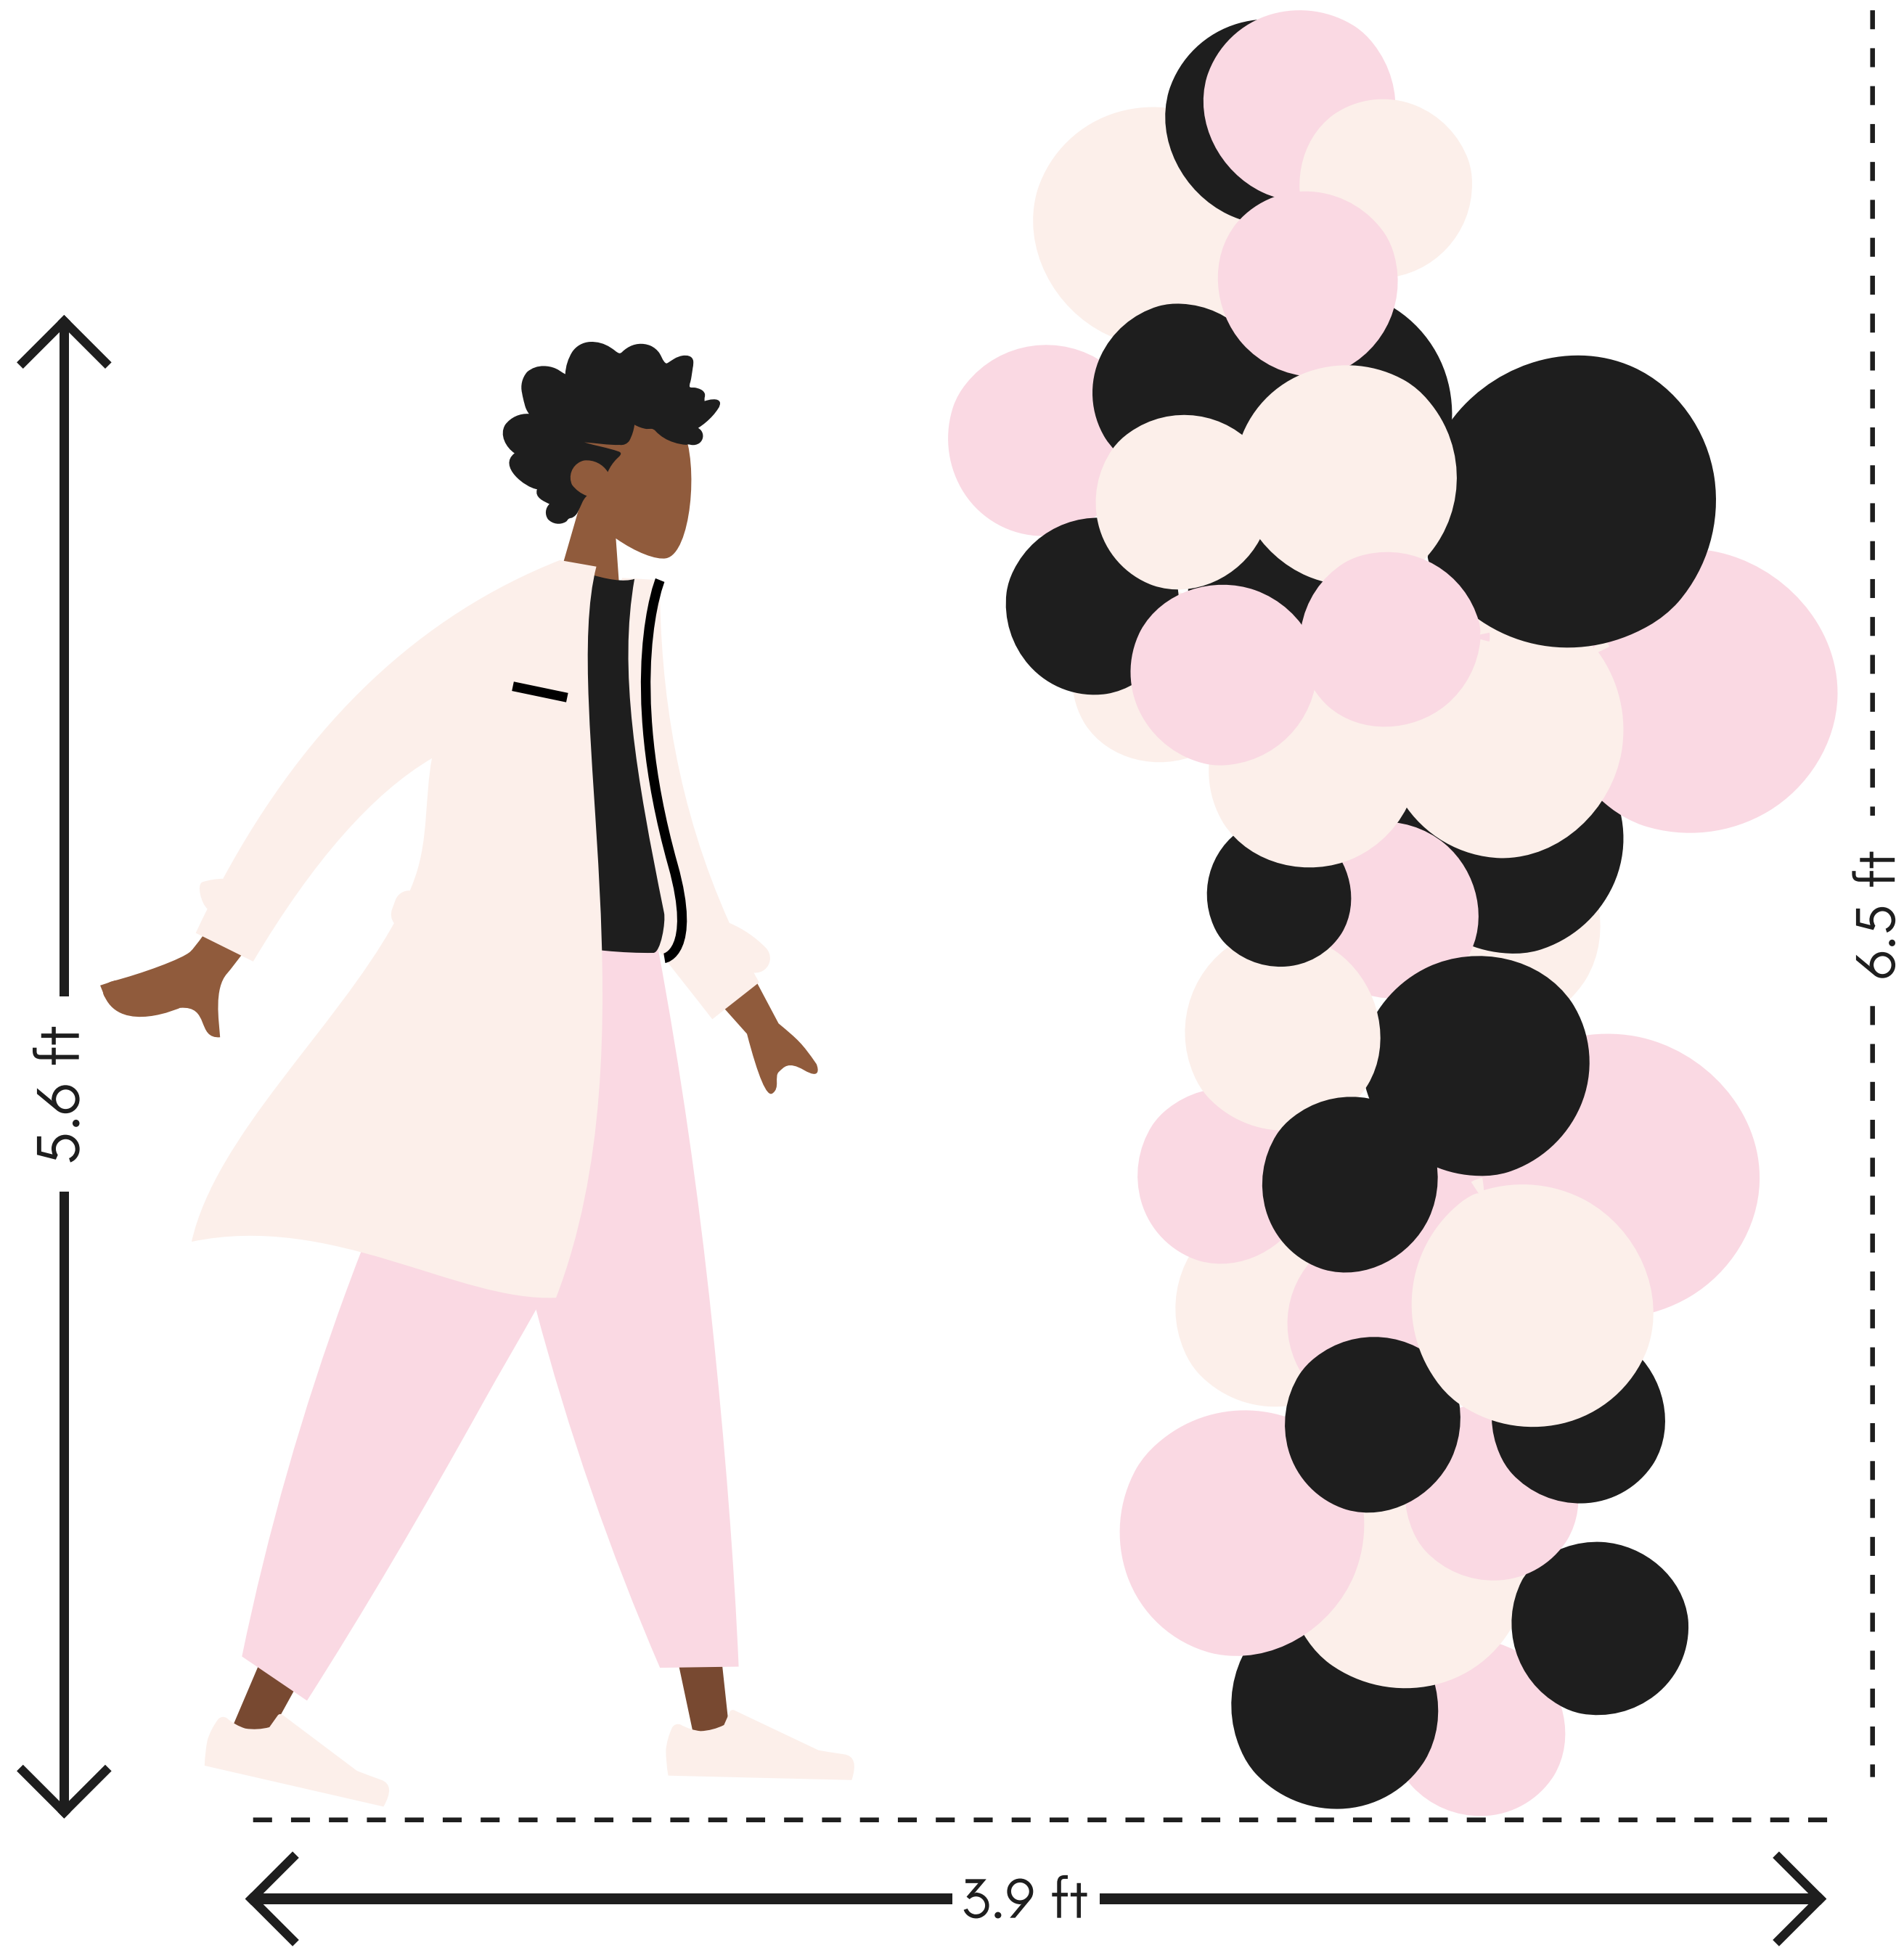

Classic Column

Freestanding Garland

HEIGHT: 6 ft

WIDTH: 6 ft

AREA: 36 ft²

MATERIALS: Natural Rubber

CLASSIC COLUMN

SIZE OPTIONS

Balloon Wall

Classic Column

Freestanding Garland

HEIGHT: 6.5 ft

WIDTH: 1.5 ft

AREA: 9.75 ft²

MATERIALS: Natural Rubber

FREESTANDING GARLAND

SIZE OPTIONS

- Balloon Wall
- Classic Column
- Freestanding Garland**

HEIGHT: 6.5 ft

WIDTH: 1.5 ft

AREA: 9.75 ft²

MATERIALS: Natural Rubber

MARQUEE

SIZE OPTIONS

Message Bubble

Centerpiece

HEIGHT: 2.5 ft

WIDTH: 5 ft

AREA: 12.5 ft²

MATERIALS: Natural Rubber

CENTERPIECE

SIZE OPTIONS