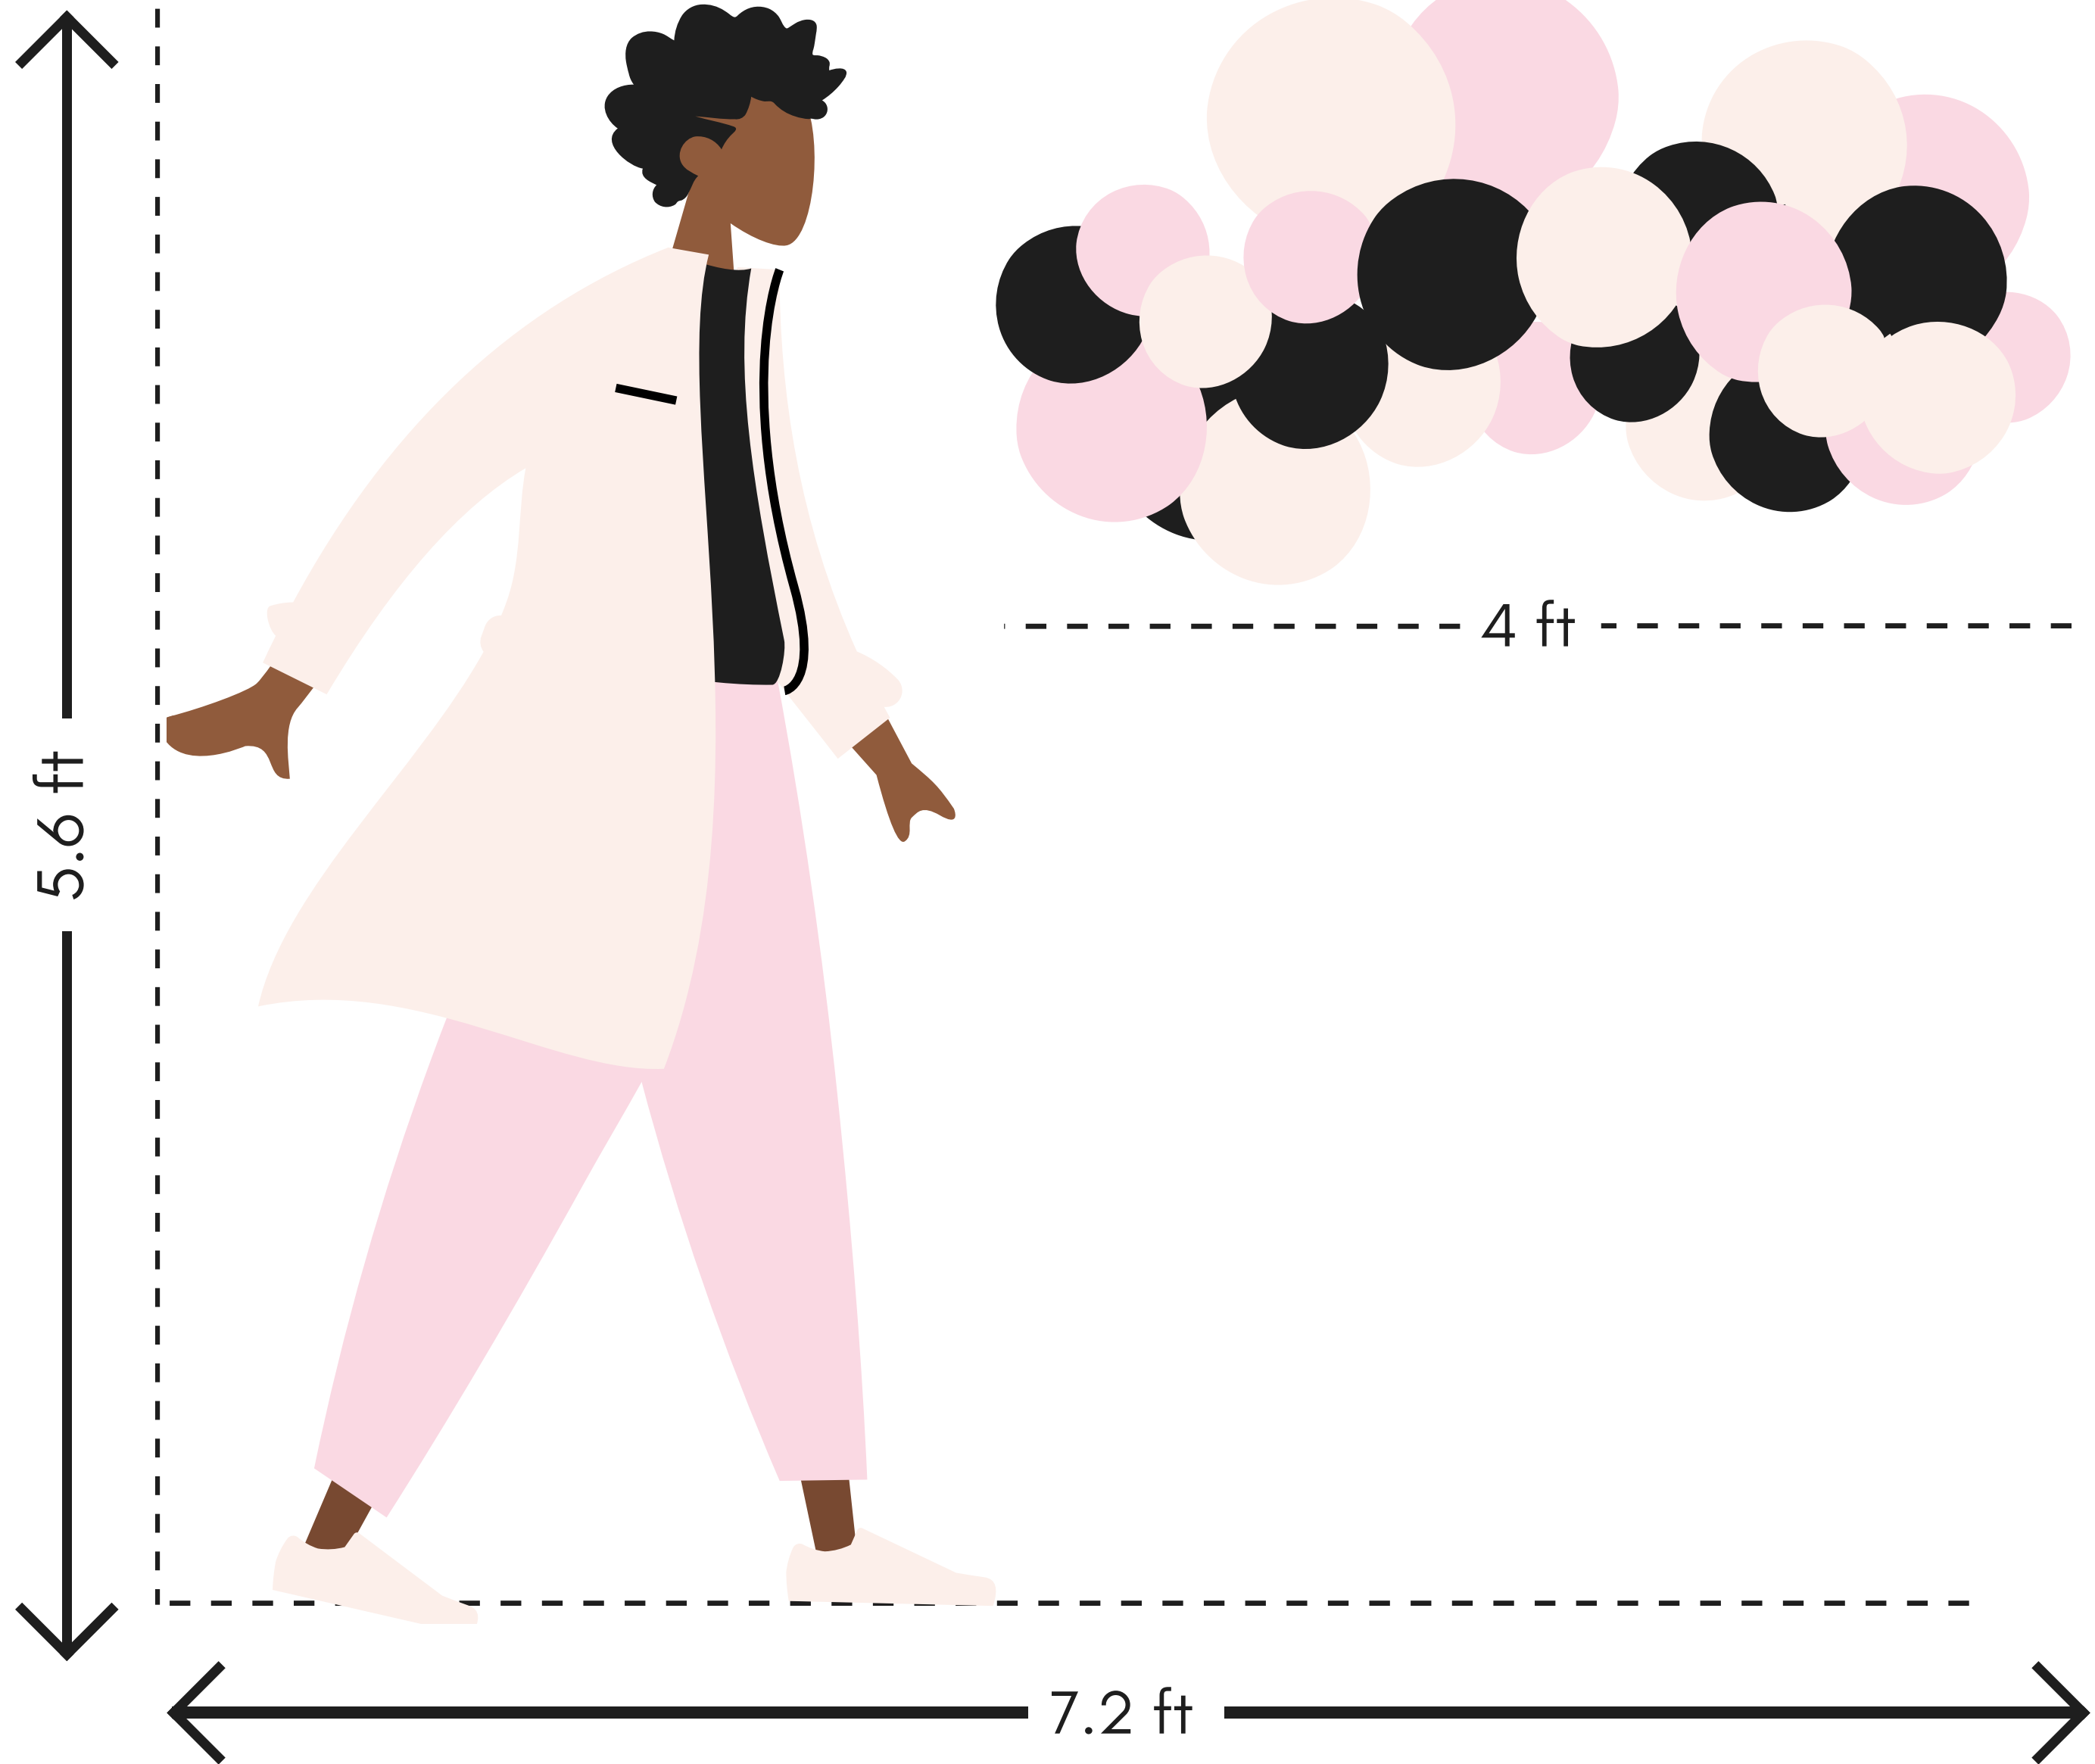

HAUS GARLAND

SIZE OPTIONS