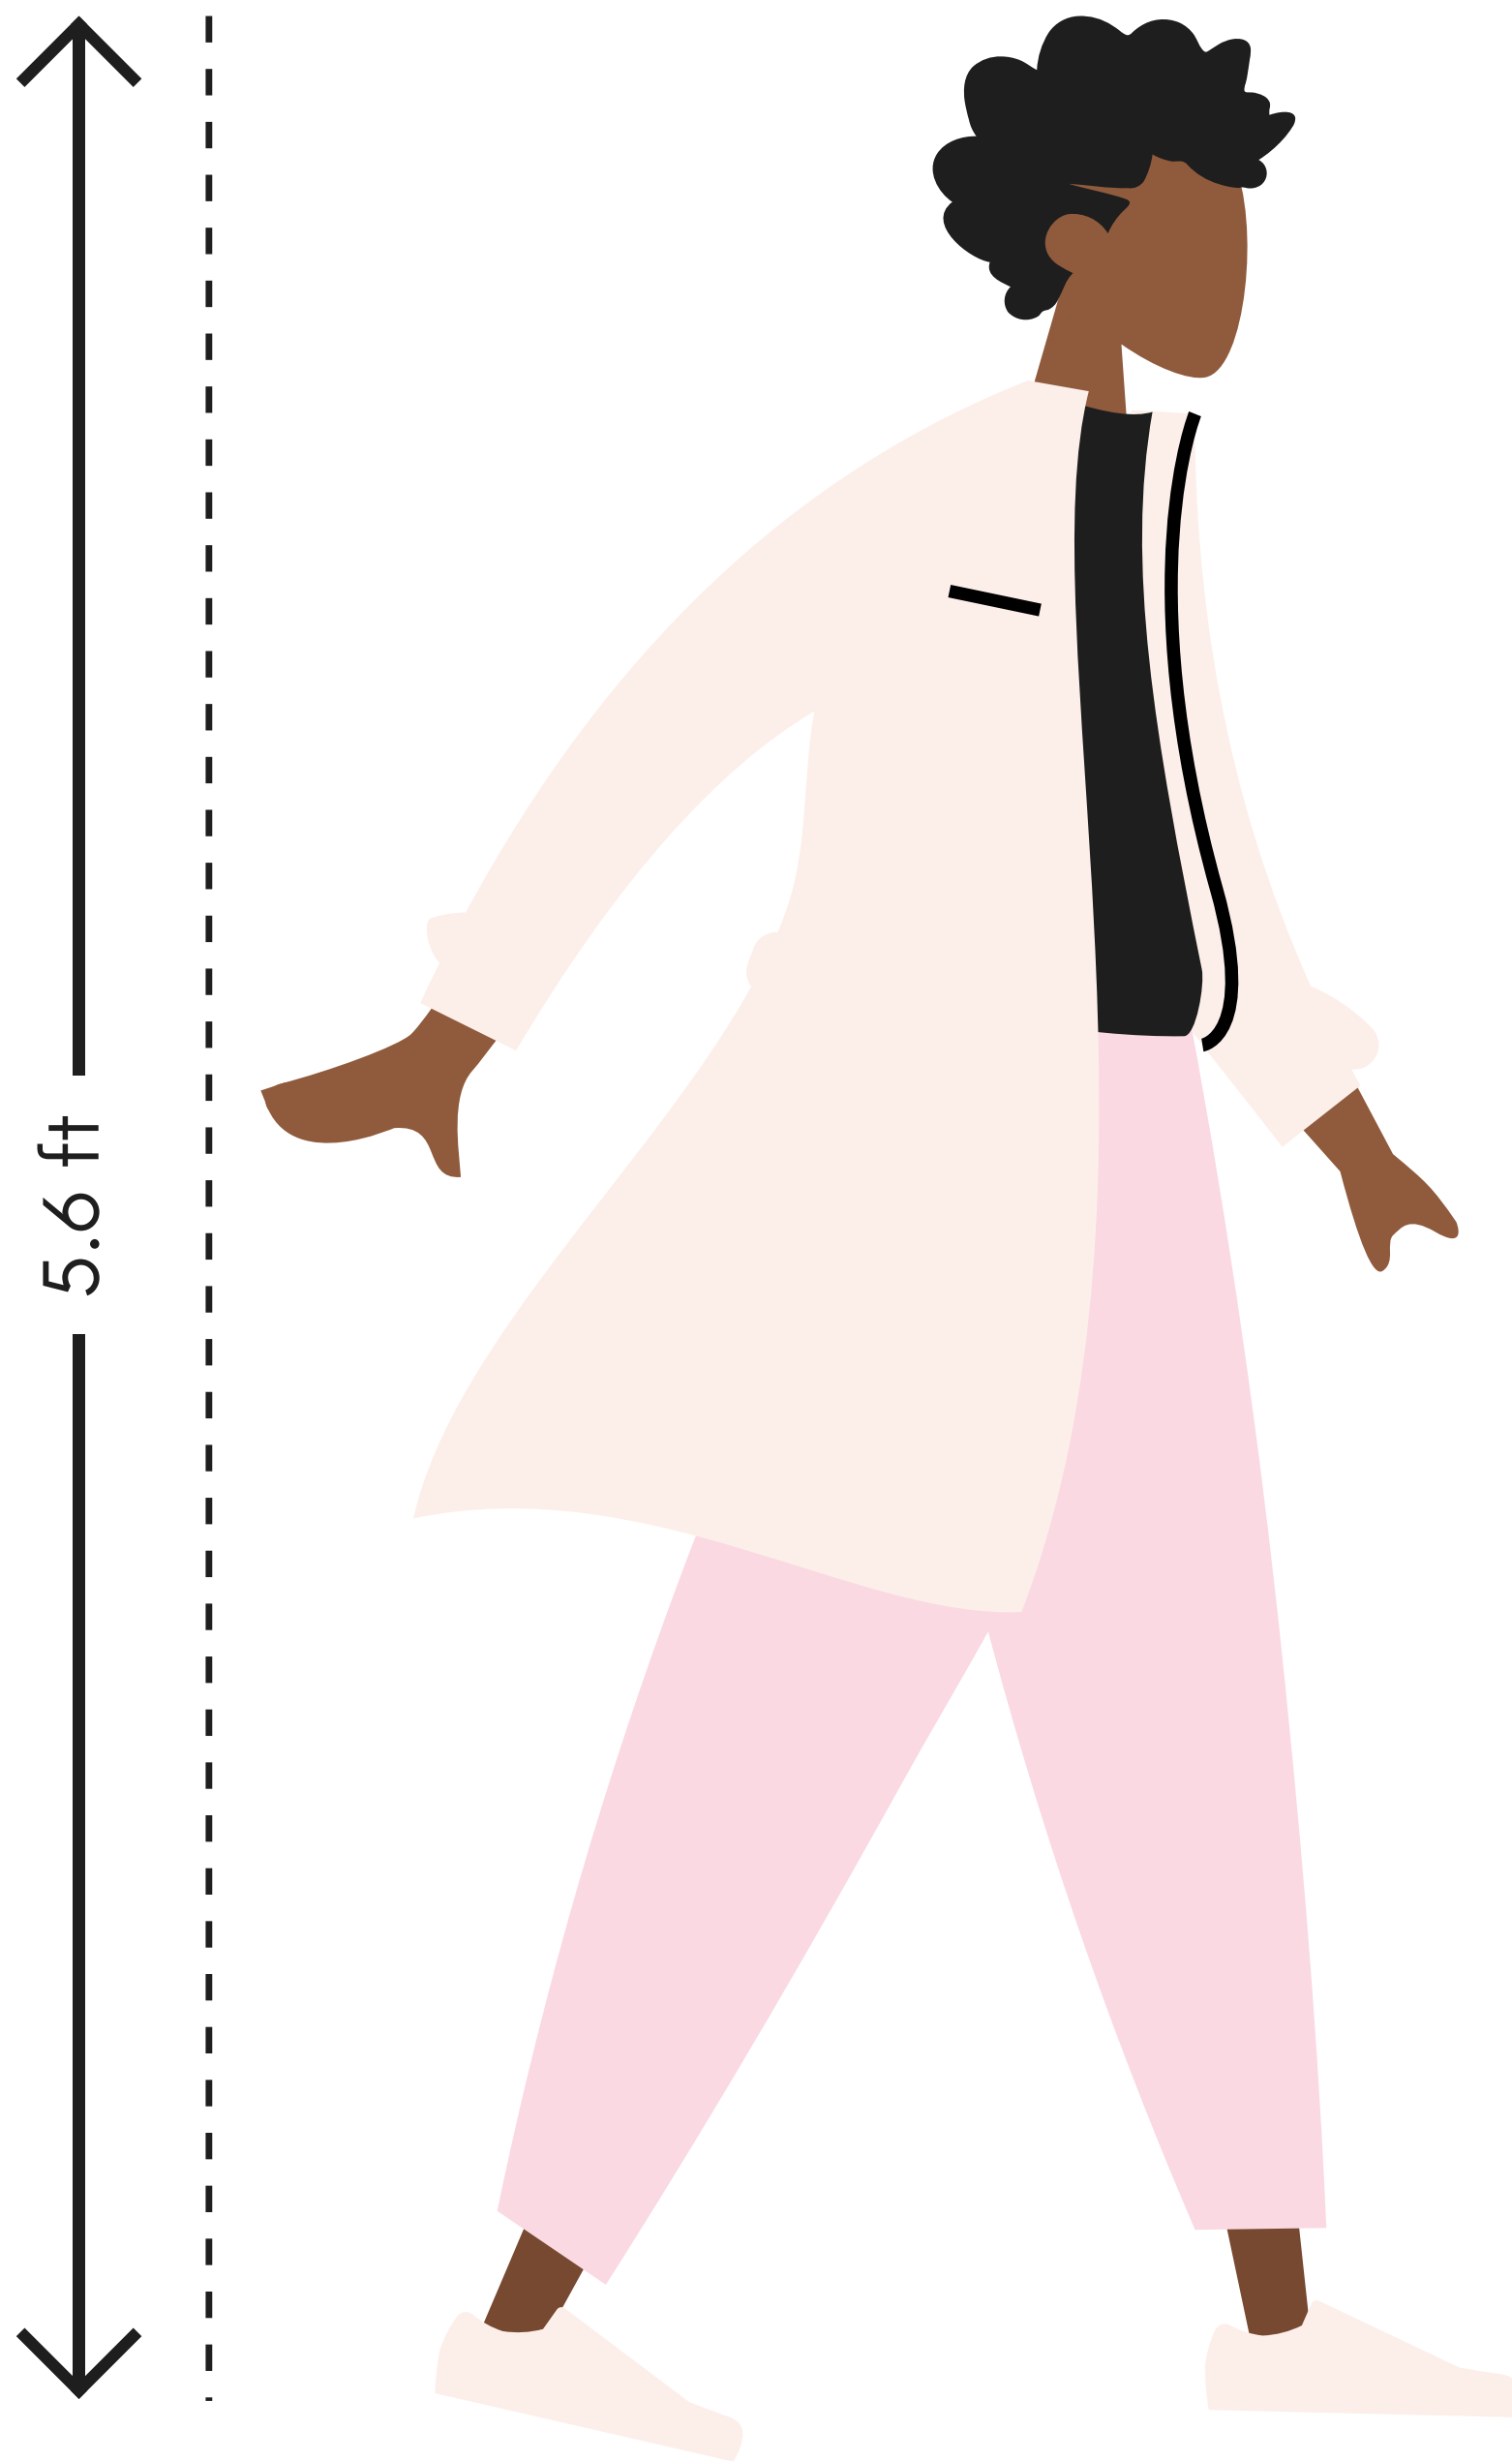

SIZE GUIDE

Select the option you are searching for and you will be redirected to the information related to that balloon type.

HAUS GARLAND

SIZE OPTIONS

- 3ft
- 4ft
- 5ft
- 6ft
- 7ft
- 8ft

HEIGHT: 1.8 ft

WIDTH: 3 ft

MATERIALS: Natural Rubber

MARQUEE SETUPS

SIZE OPTIONS

10ft

HEIGHT: 5 ft

WIDTH: 10 ft

AREA: 50 ft²

MATERIALS: Natural Rubber

BALLOON ARCHES

SIZE OPTIONS

20ft

HEIGHT: 12.3 ft

WIDTH: 20 ft

AREA: 243 ft²

MATERIALS: Natural Rubber

JUMBO

SIZE OPTIONS

HEIGHT: 2.5 ft

WIDTH: 5 ft

AREA: 12.5 ft²

MATERIALS: Natural Rubber

BALLOON WALL

SIZE OPTIONS

Balloon Wall