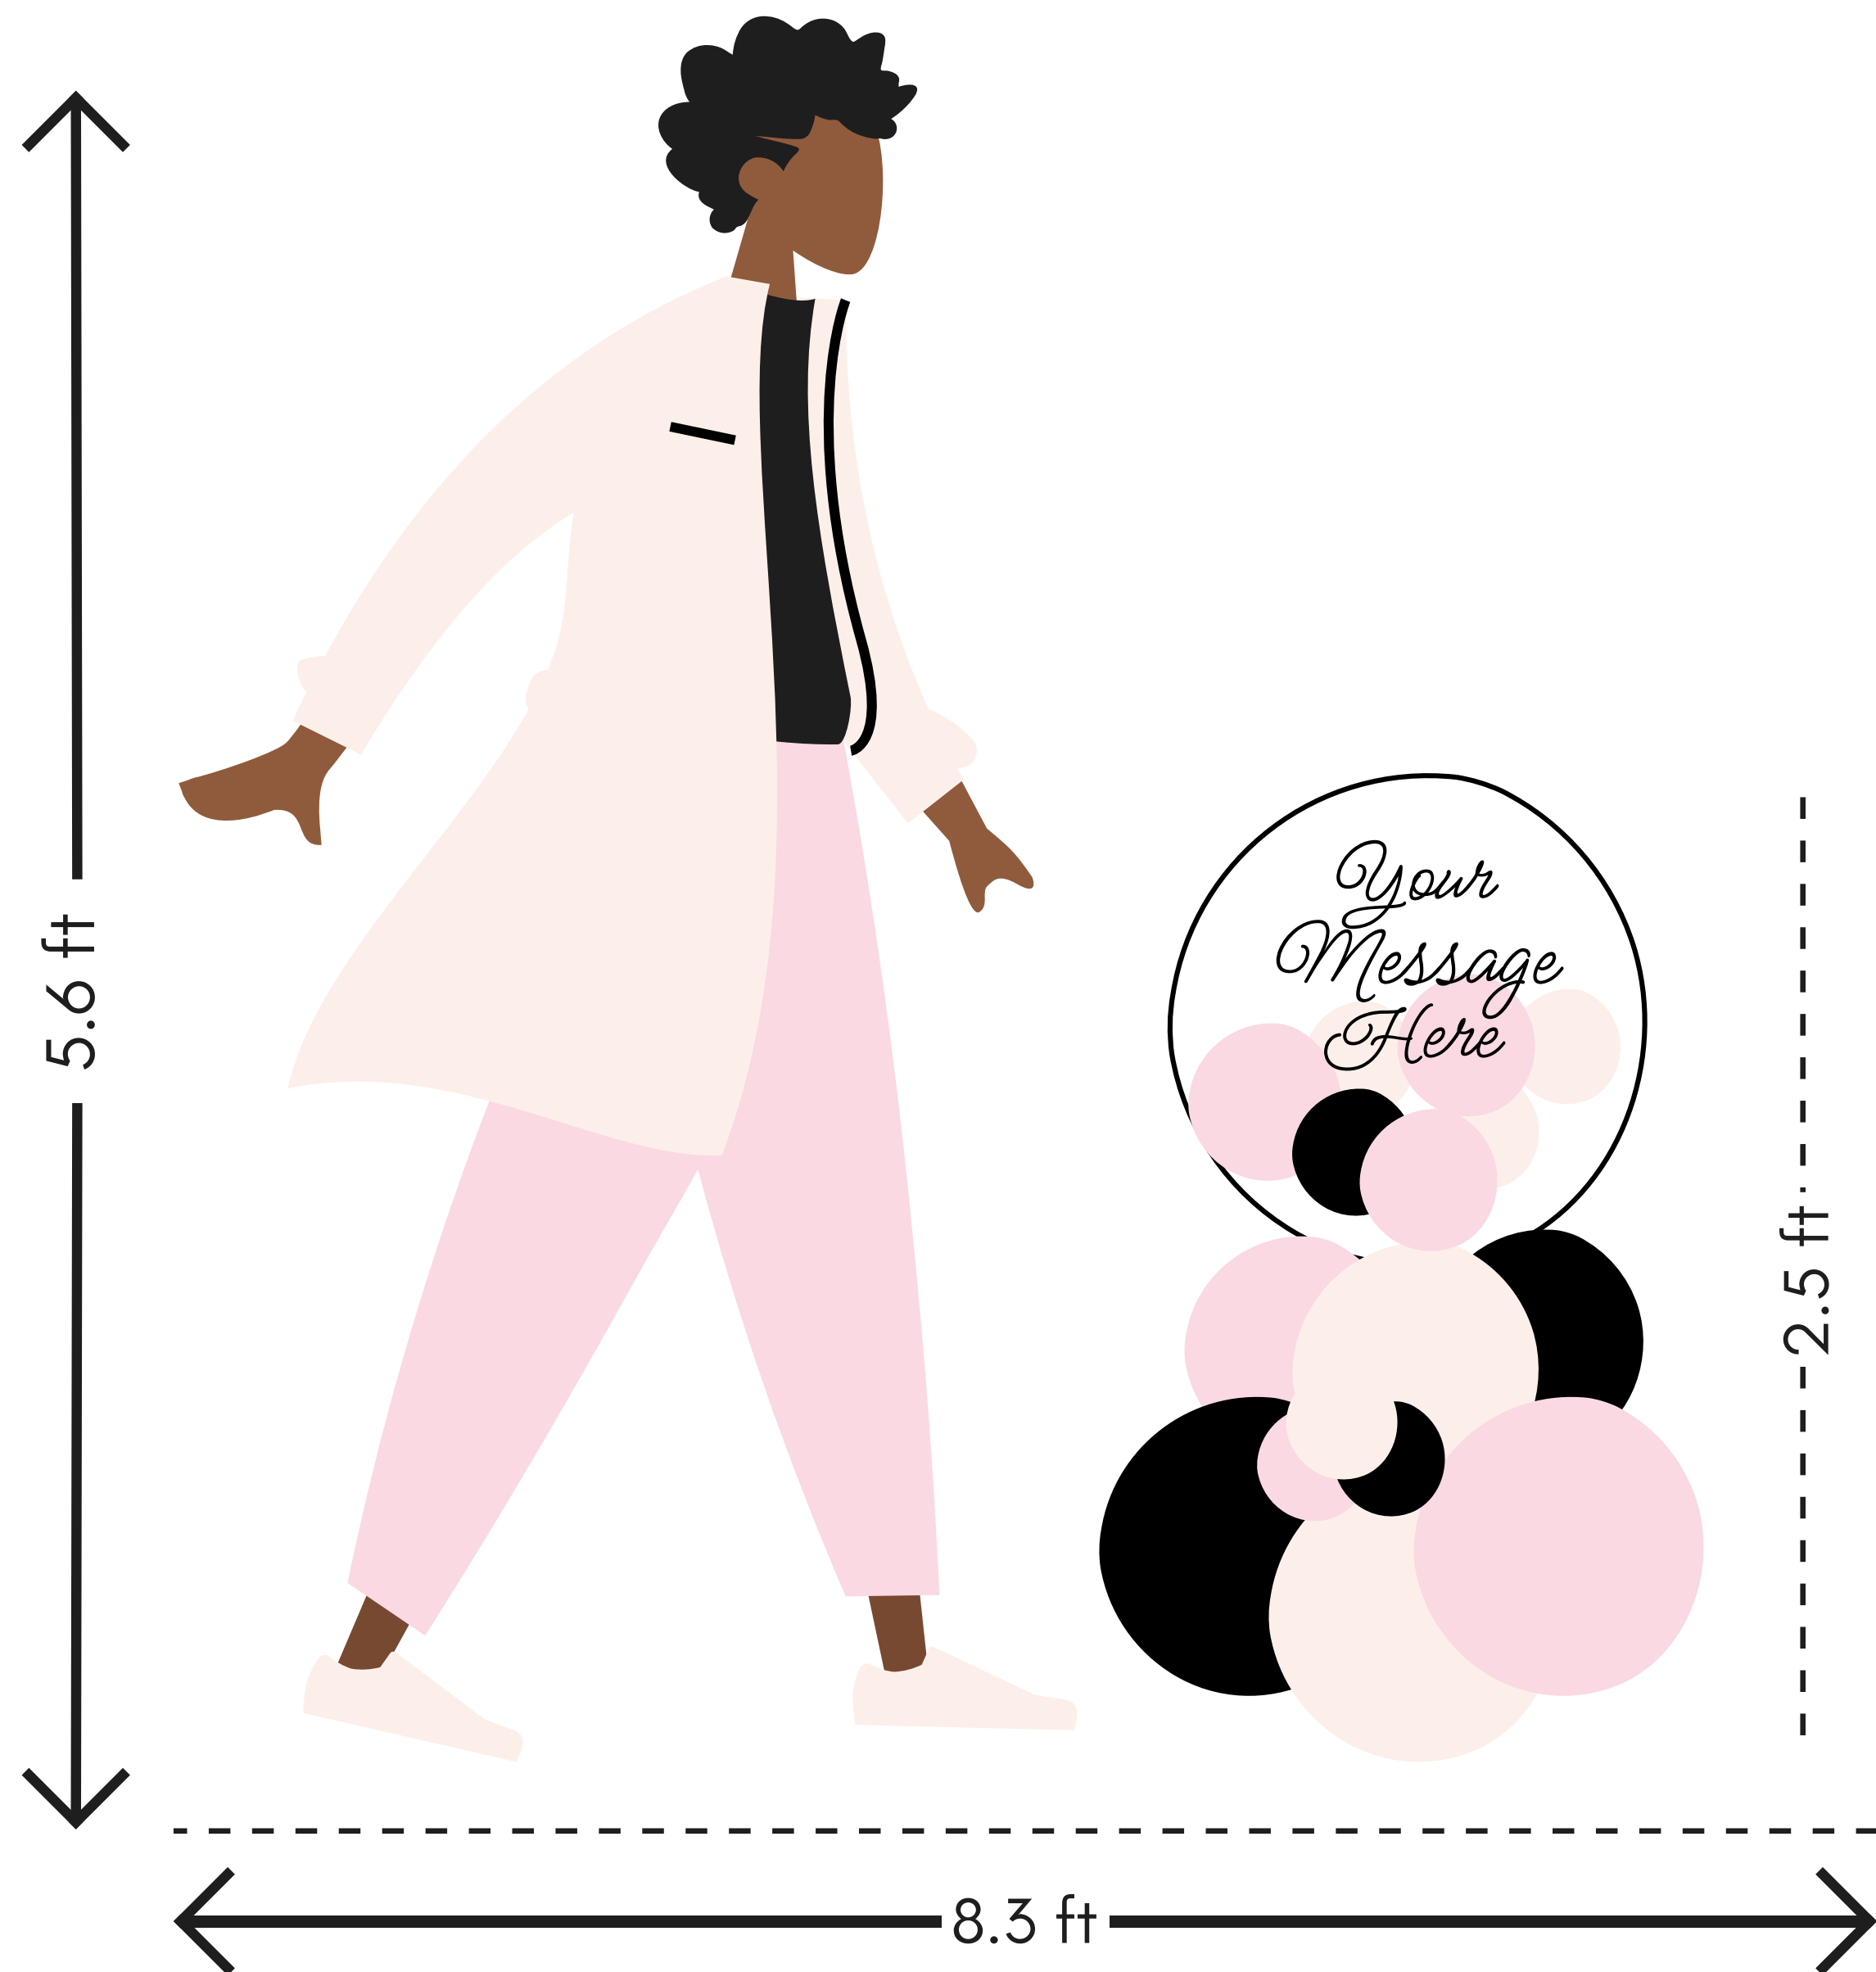

Balloon Wall

Classic Column

Freestanding Garland

HEIGHT: 6.5 ft

WIDTH: 1.5 ft

AREA: 9.75 ft²

MATERIALS: Natural Rubber

FREESTANDING GARLAND

SIZE OPTIONS

- Balloon Wall
- Classic Column
- Freestanding Garland**

HEIGHT: 6.5 ft

WIDTH: 1.5 ft

AREA: 9.75 ft²

MATERIALS: Natural Rubber

MARQUEE

SIZE OPTIONS

- Marquee
- Message Bubble
- Centerpiece

HEIGHT: 2.5 ft

WIDTH: 5 ft

AREA: 12.5 ft²

MATERIALS: Natural Rubber

MESSAGE BUBBLE

SIZE OPTIONS

Marquee

Message Bubble

Centerpiece

HEIGHT: 2.5 ft

WIDTH: 5 ft

AREA: 12.5 ft²

MATERIALS: Natural Rubber

CENTERPIECE

SIZE OPTIONS