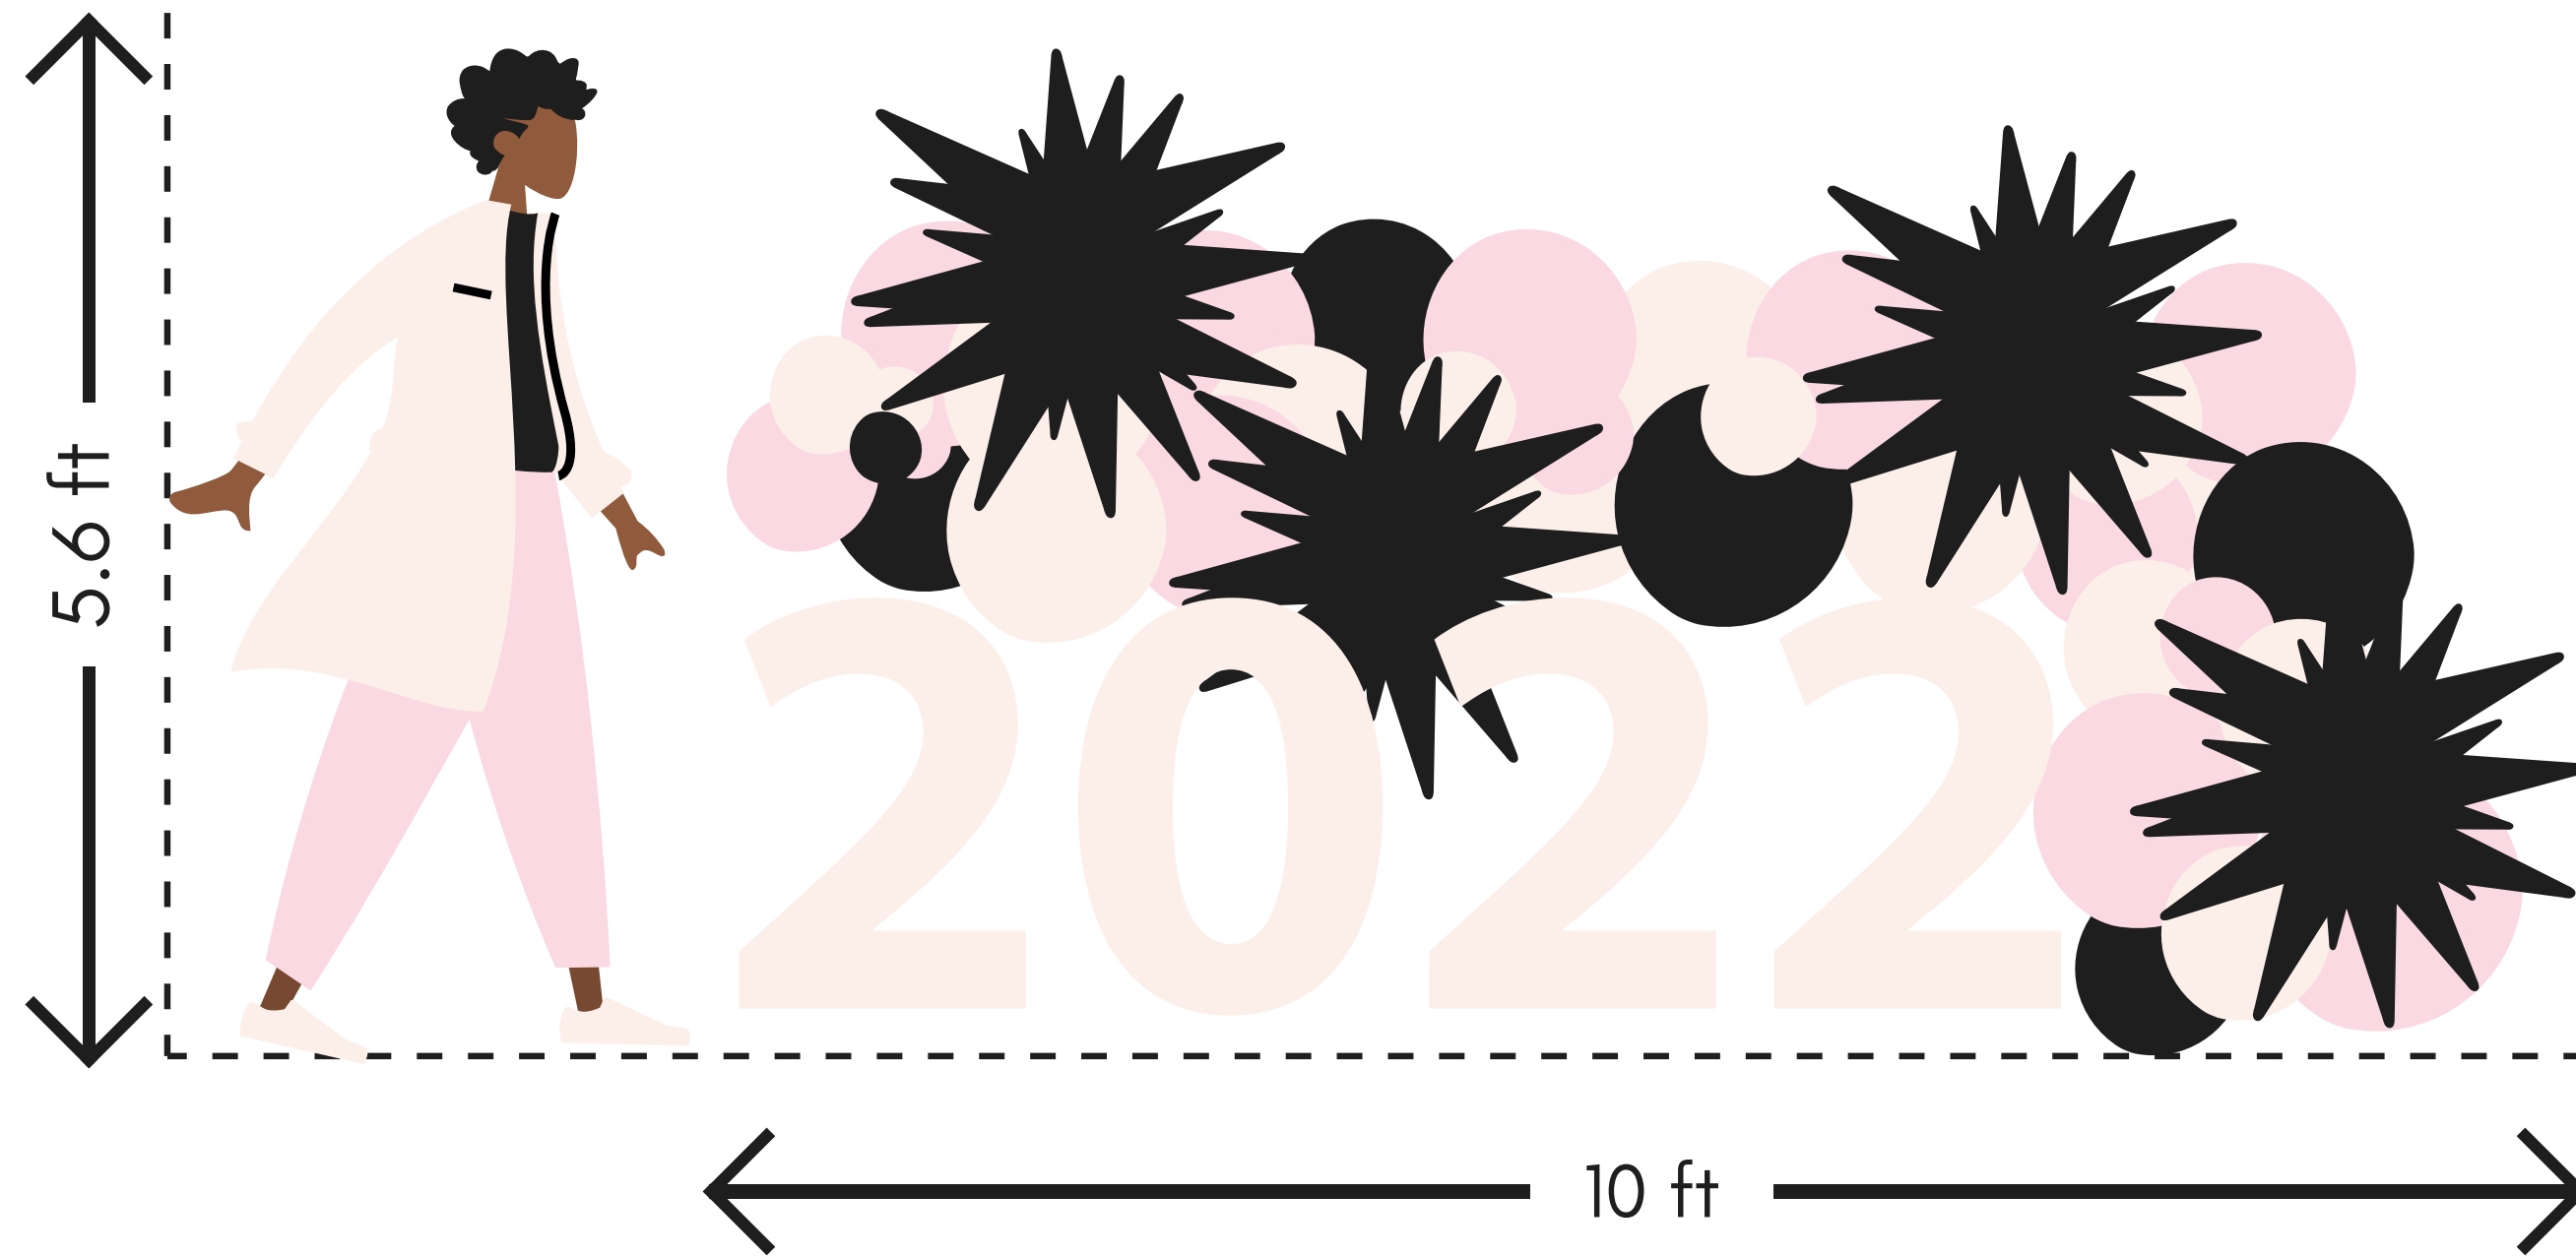

MATERIALS: Natural Rubber

MARQUEE SETUPS

SIZE OPTIONS

10ft

HEIGHT: 5 ft

WIDTH: 10 ft

AREA: 50 ft²

MATERIALS: Natural Rubber

BALLOON ARCHES

SIZE OPTIONS

20ft

HEIGHT: 12.3 ft

WIDTH: 20 ft

AREA: 243 ft²

MATERIALS: Natural Rubber

JUMBO

SIZE OPTIONS

HEIGHT: 2.5 ft

WIDTH: 5 ft

AREA: 12.5 ft²

MATERIALS: Natural Rubber

BALLOON WALL

SIZE OPTIONS

Balloon Wall

Message Bubble

Centerpiece

HEIGHT: 2.5 ft

WIDTH: 5 ft

AREA: 12.5 ft²

MATERIALS: Natural Rubber

CENTERPIECE

SIZE OPTIONS