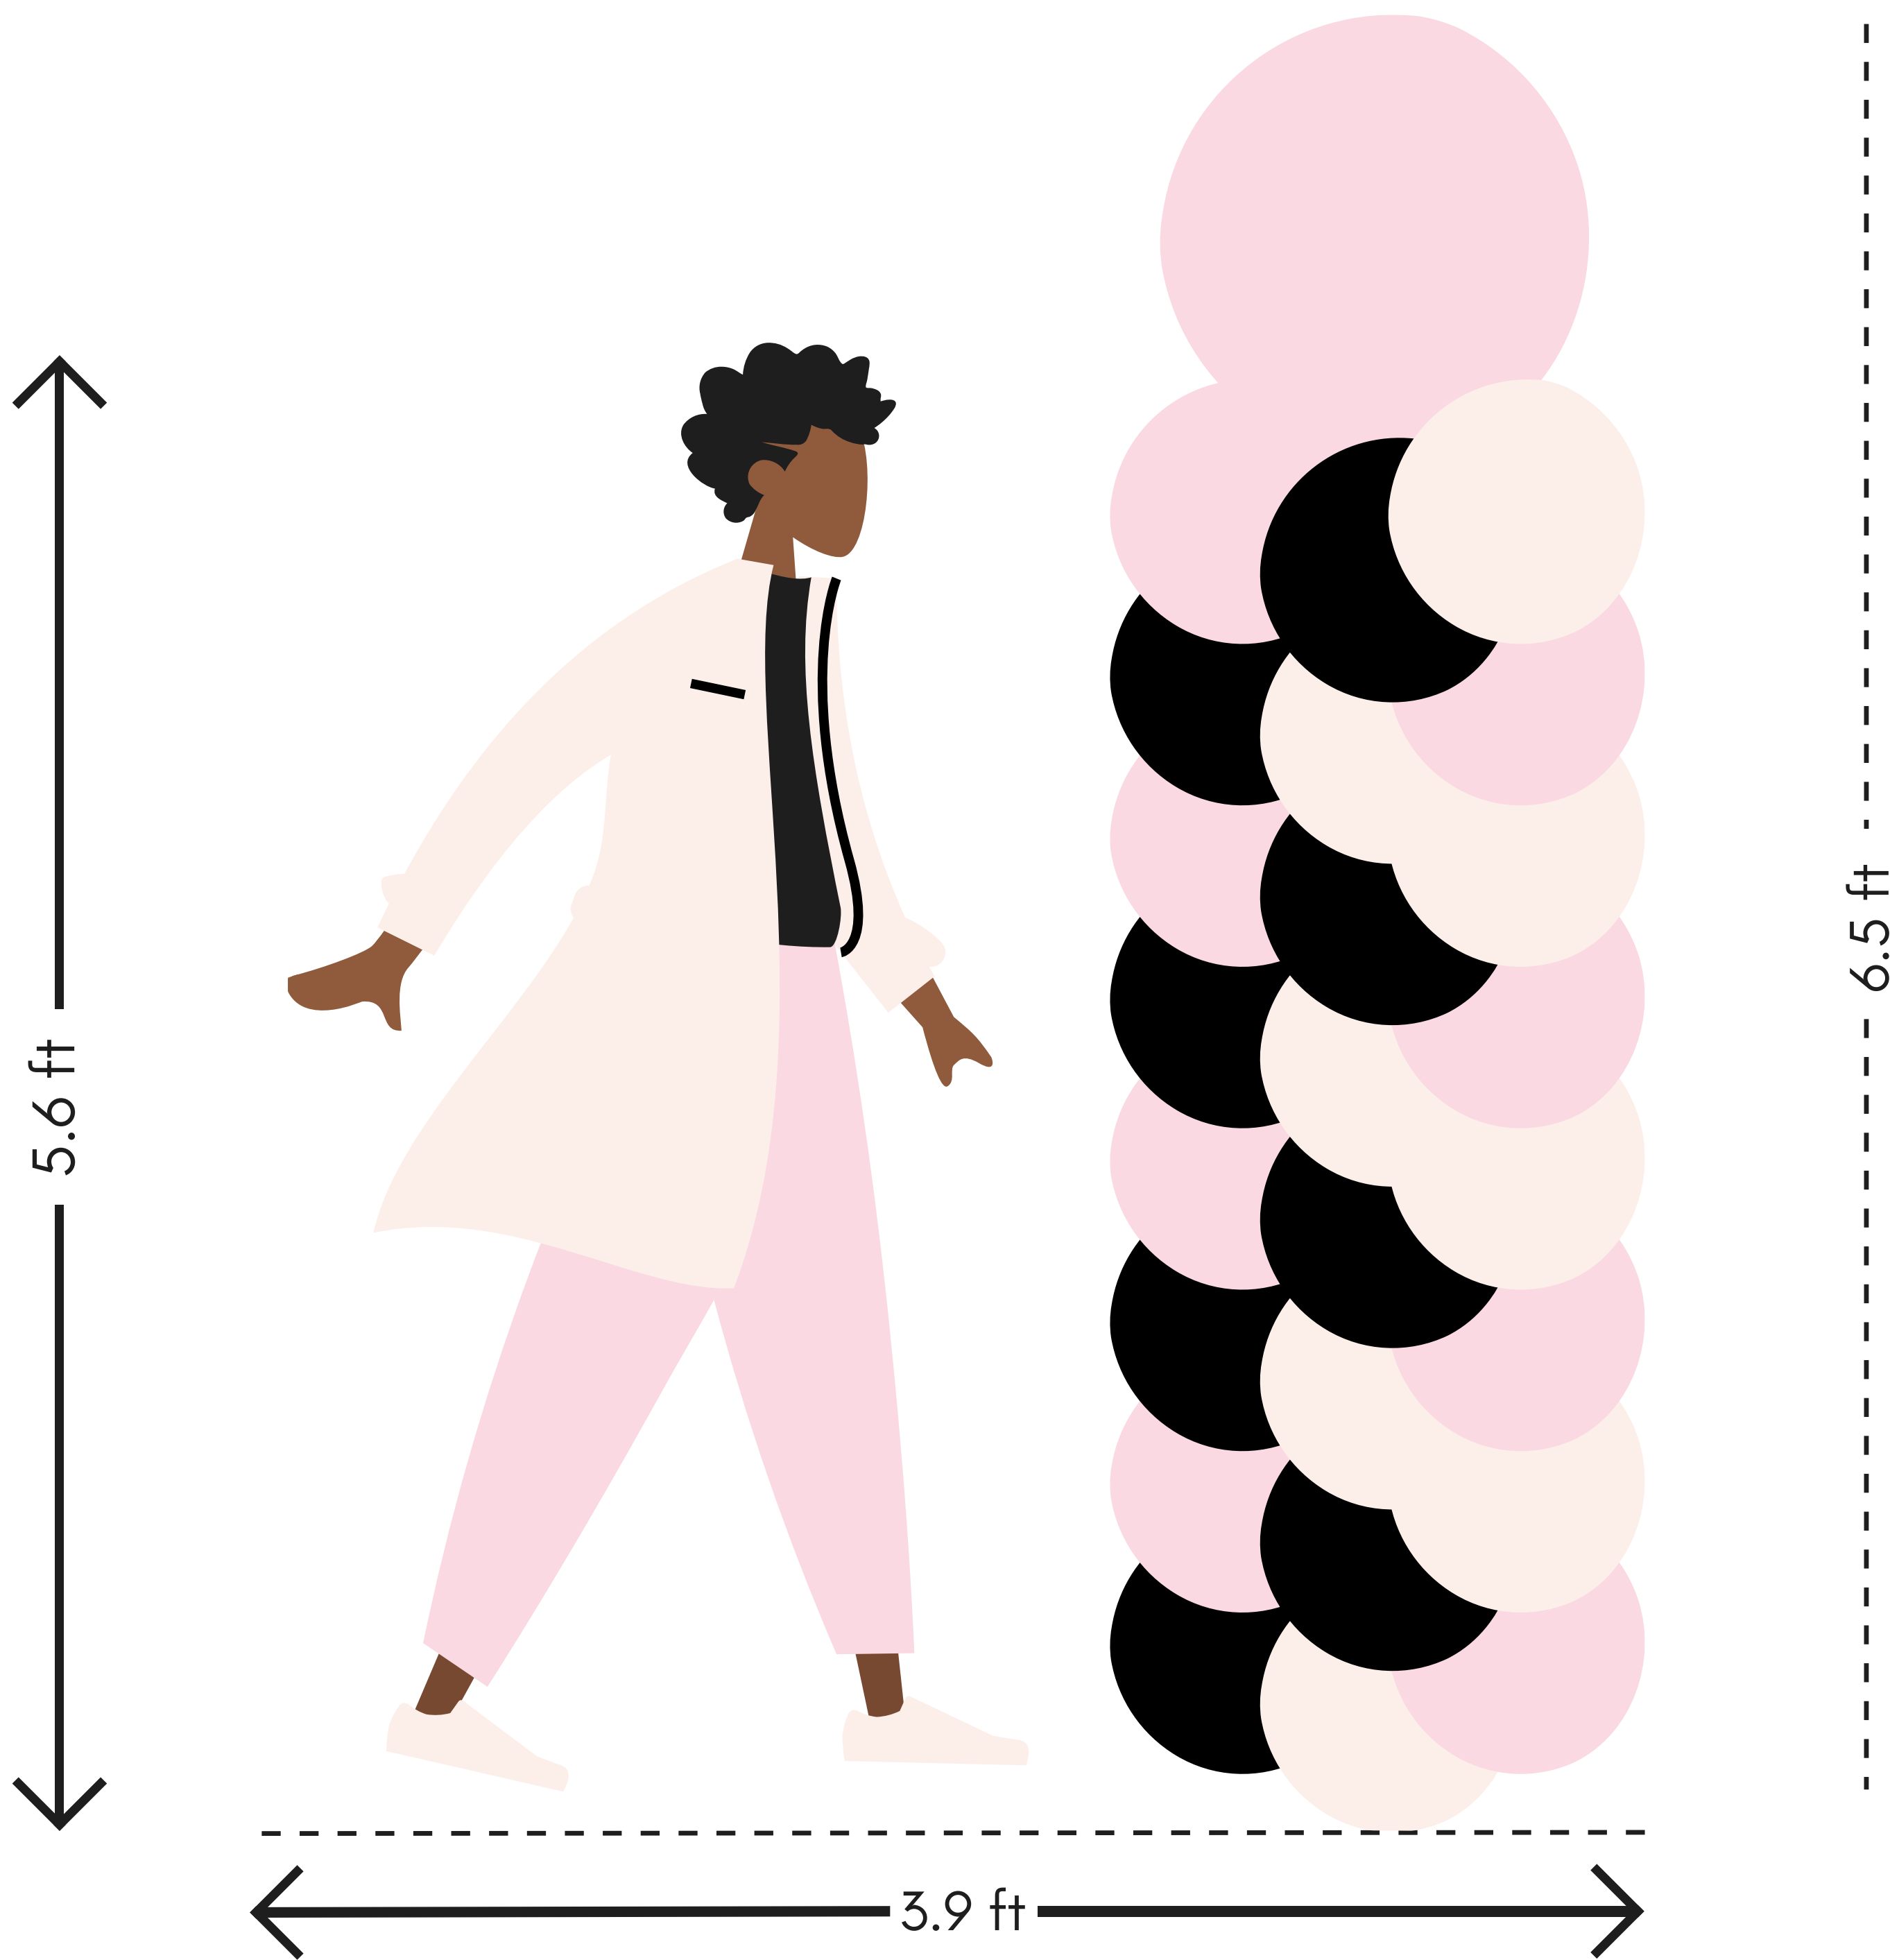

CLASSIC COLUMN

SIZE OPTIONS

Balloon Wall

Classic Column

Freestanding Garland

HEIGHT: 6.5 ft

WIDTH: 1.5 ft

AREA: 9.75 ft²

MATERIALS: Natural Rubber