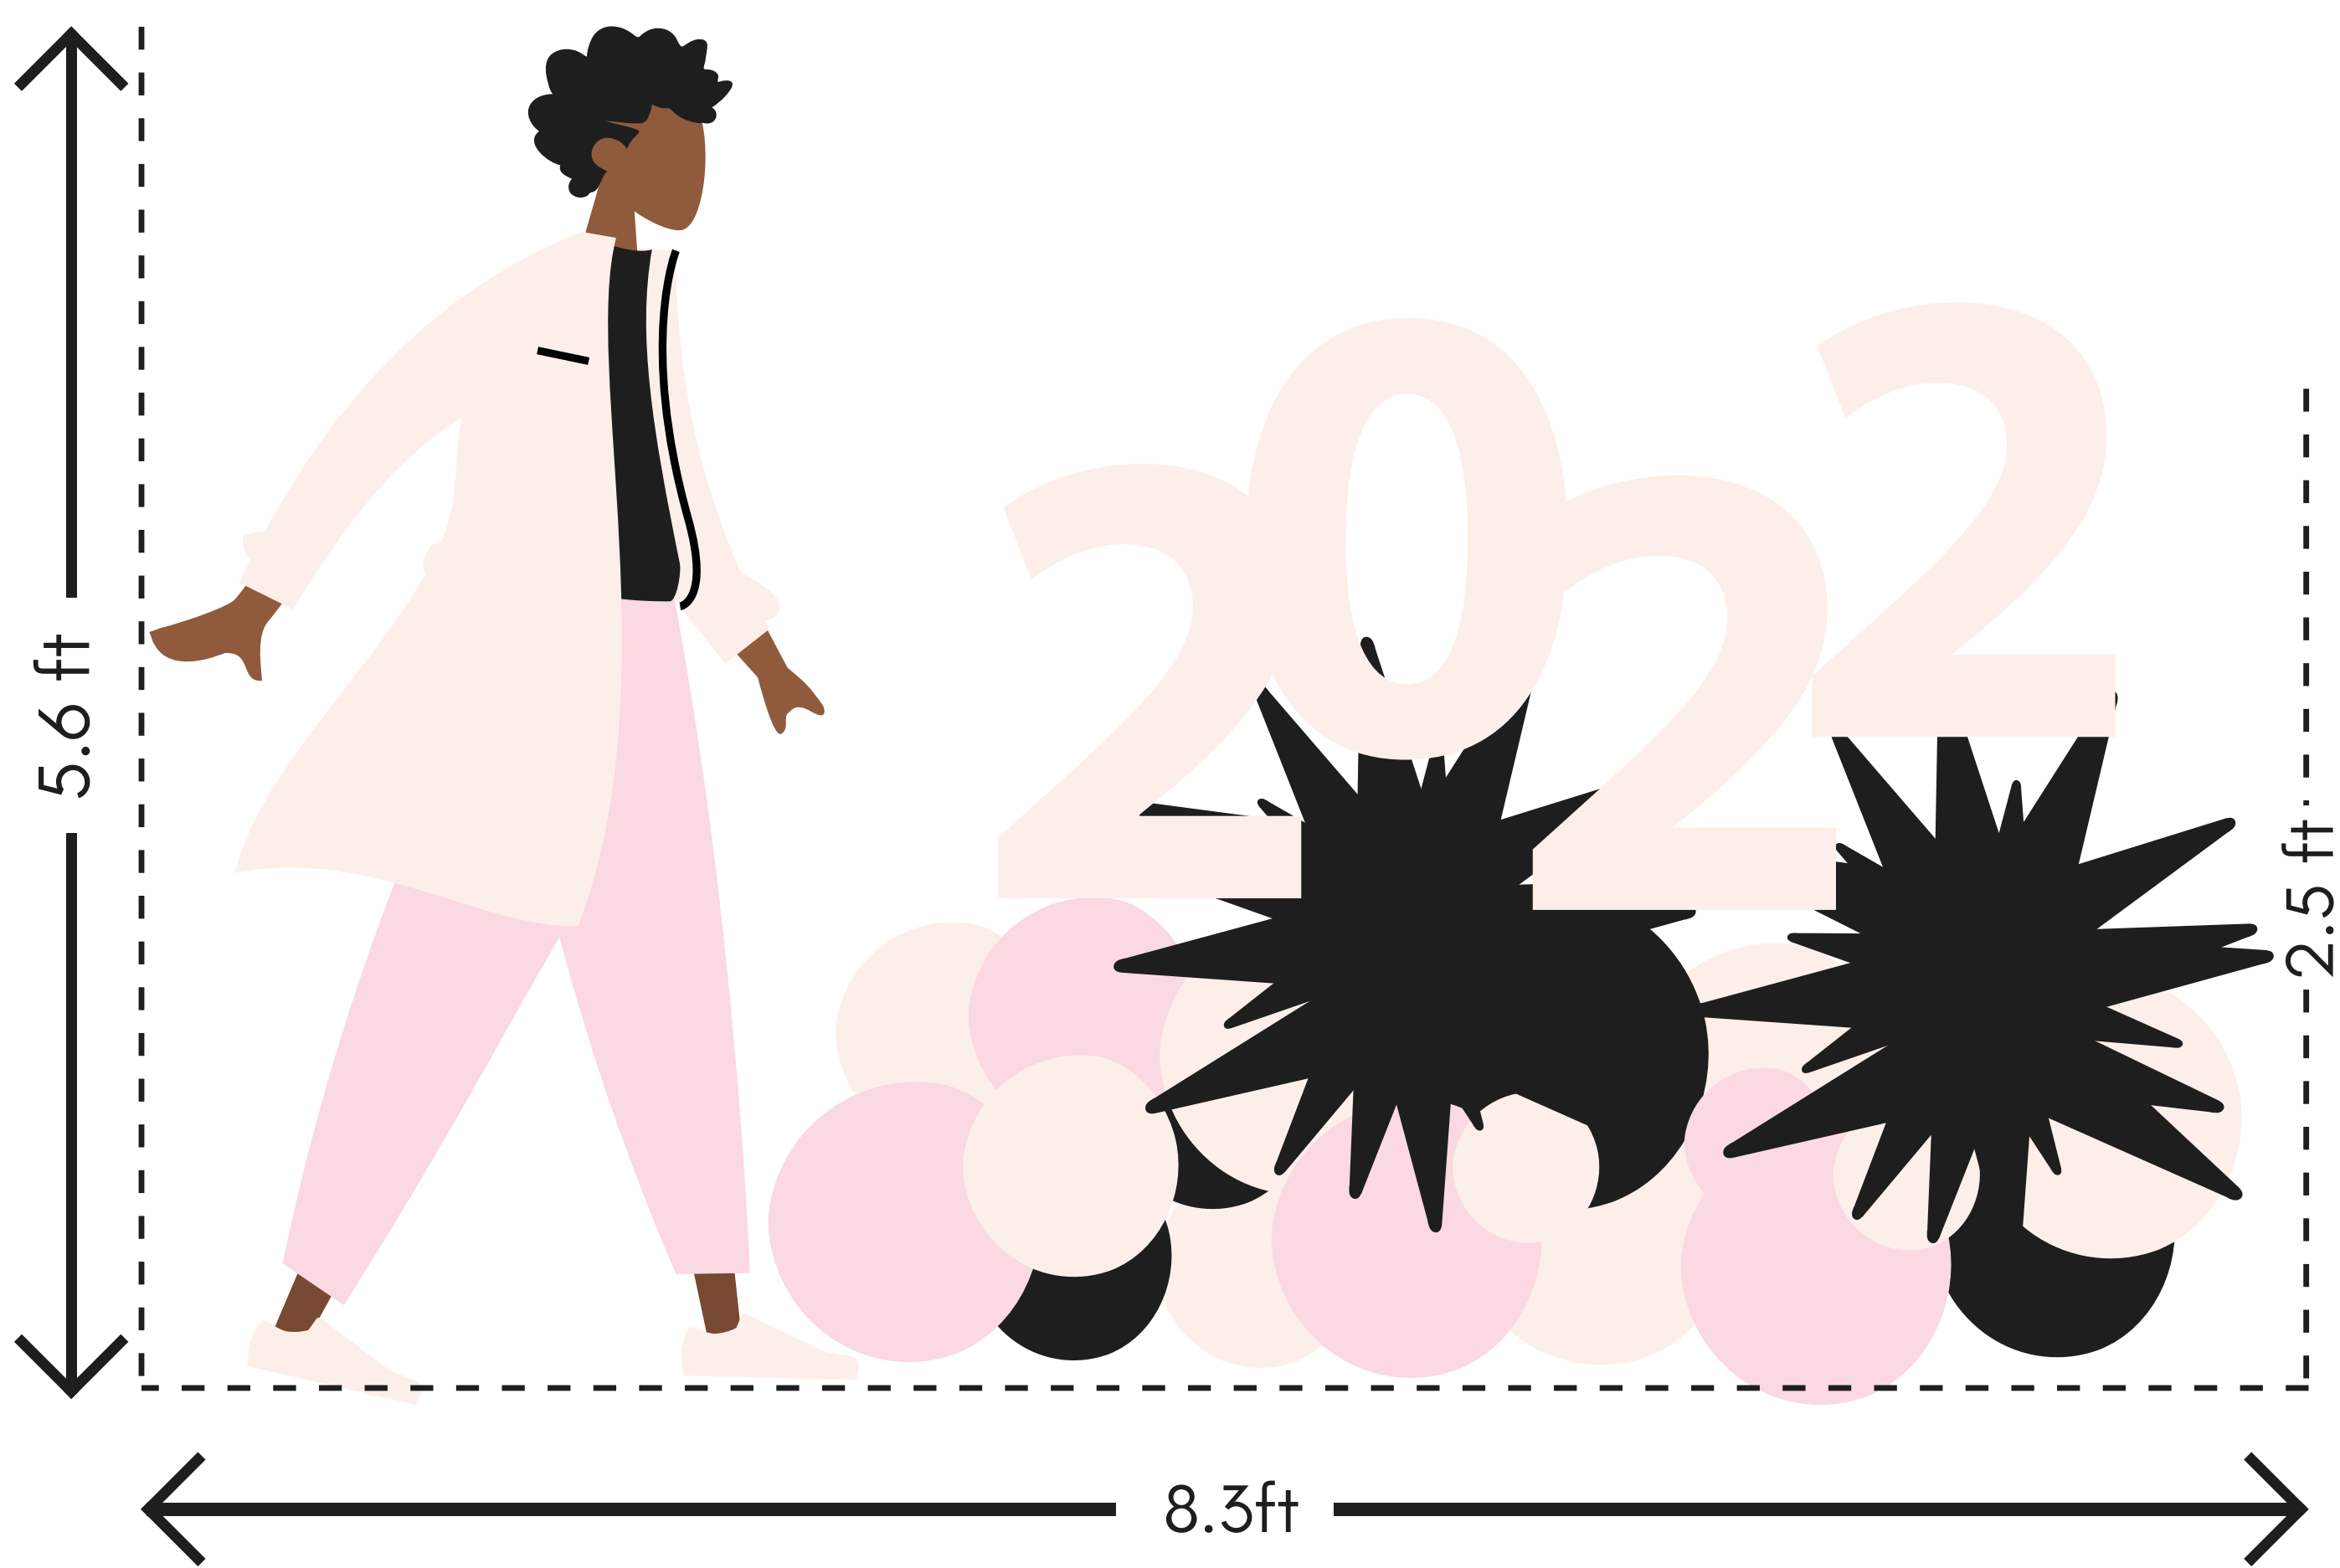

MARQUEE

SIZE OPTIONS

Marquee

Message Bubble

Centerpiece

HEIGHT: 2.5 ft

WIDTH: 5 ft

AREA: 12.5 ft²

MATERIALS: Natural Rubber