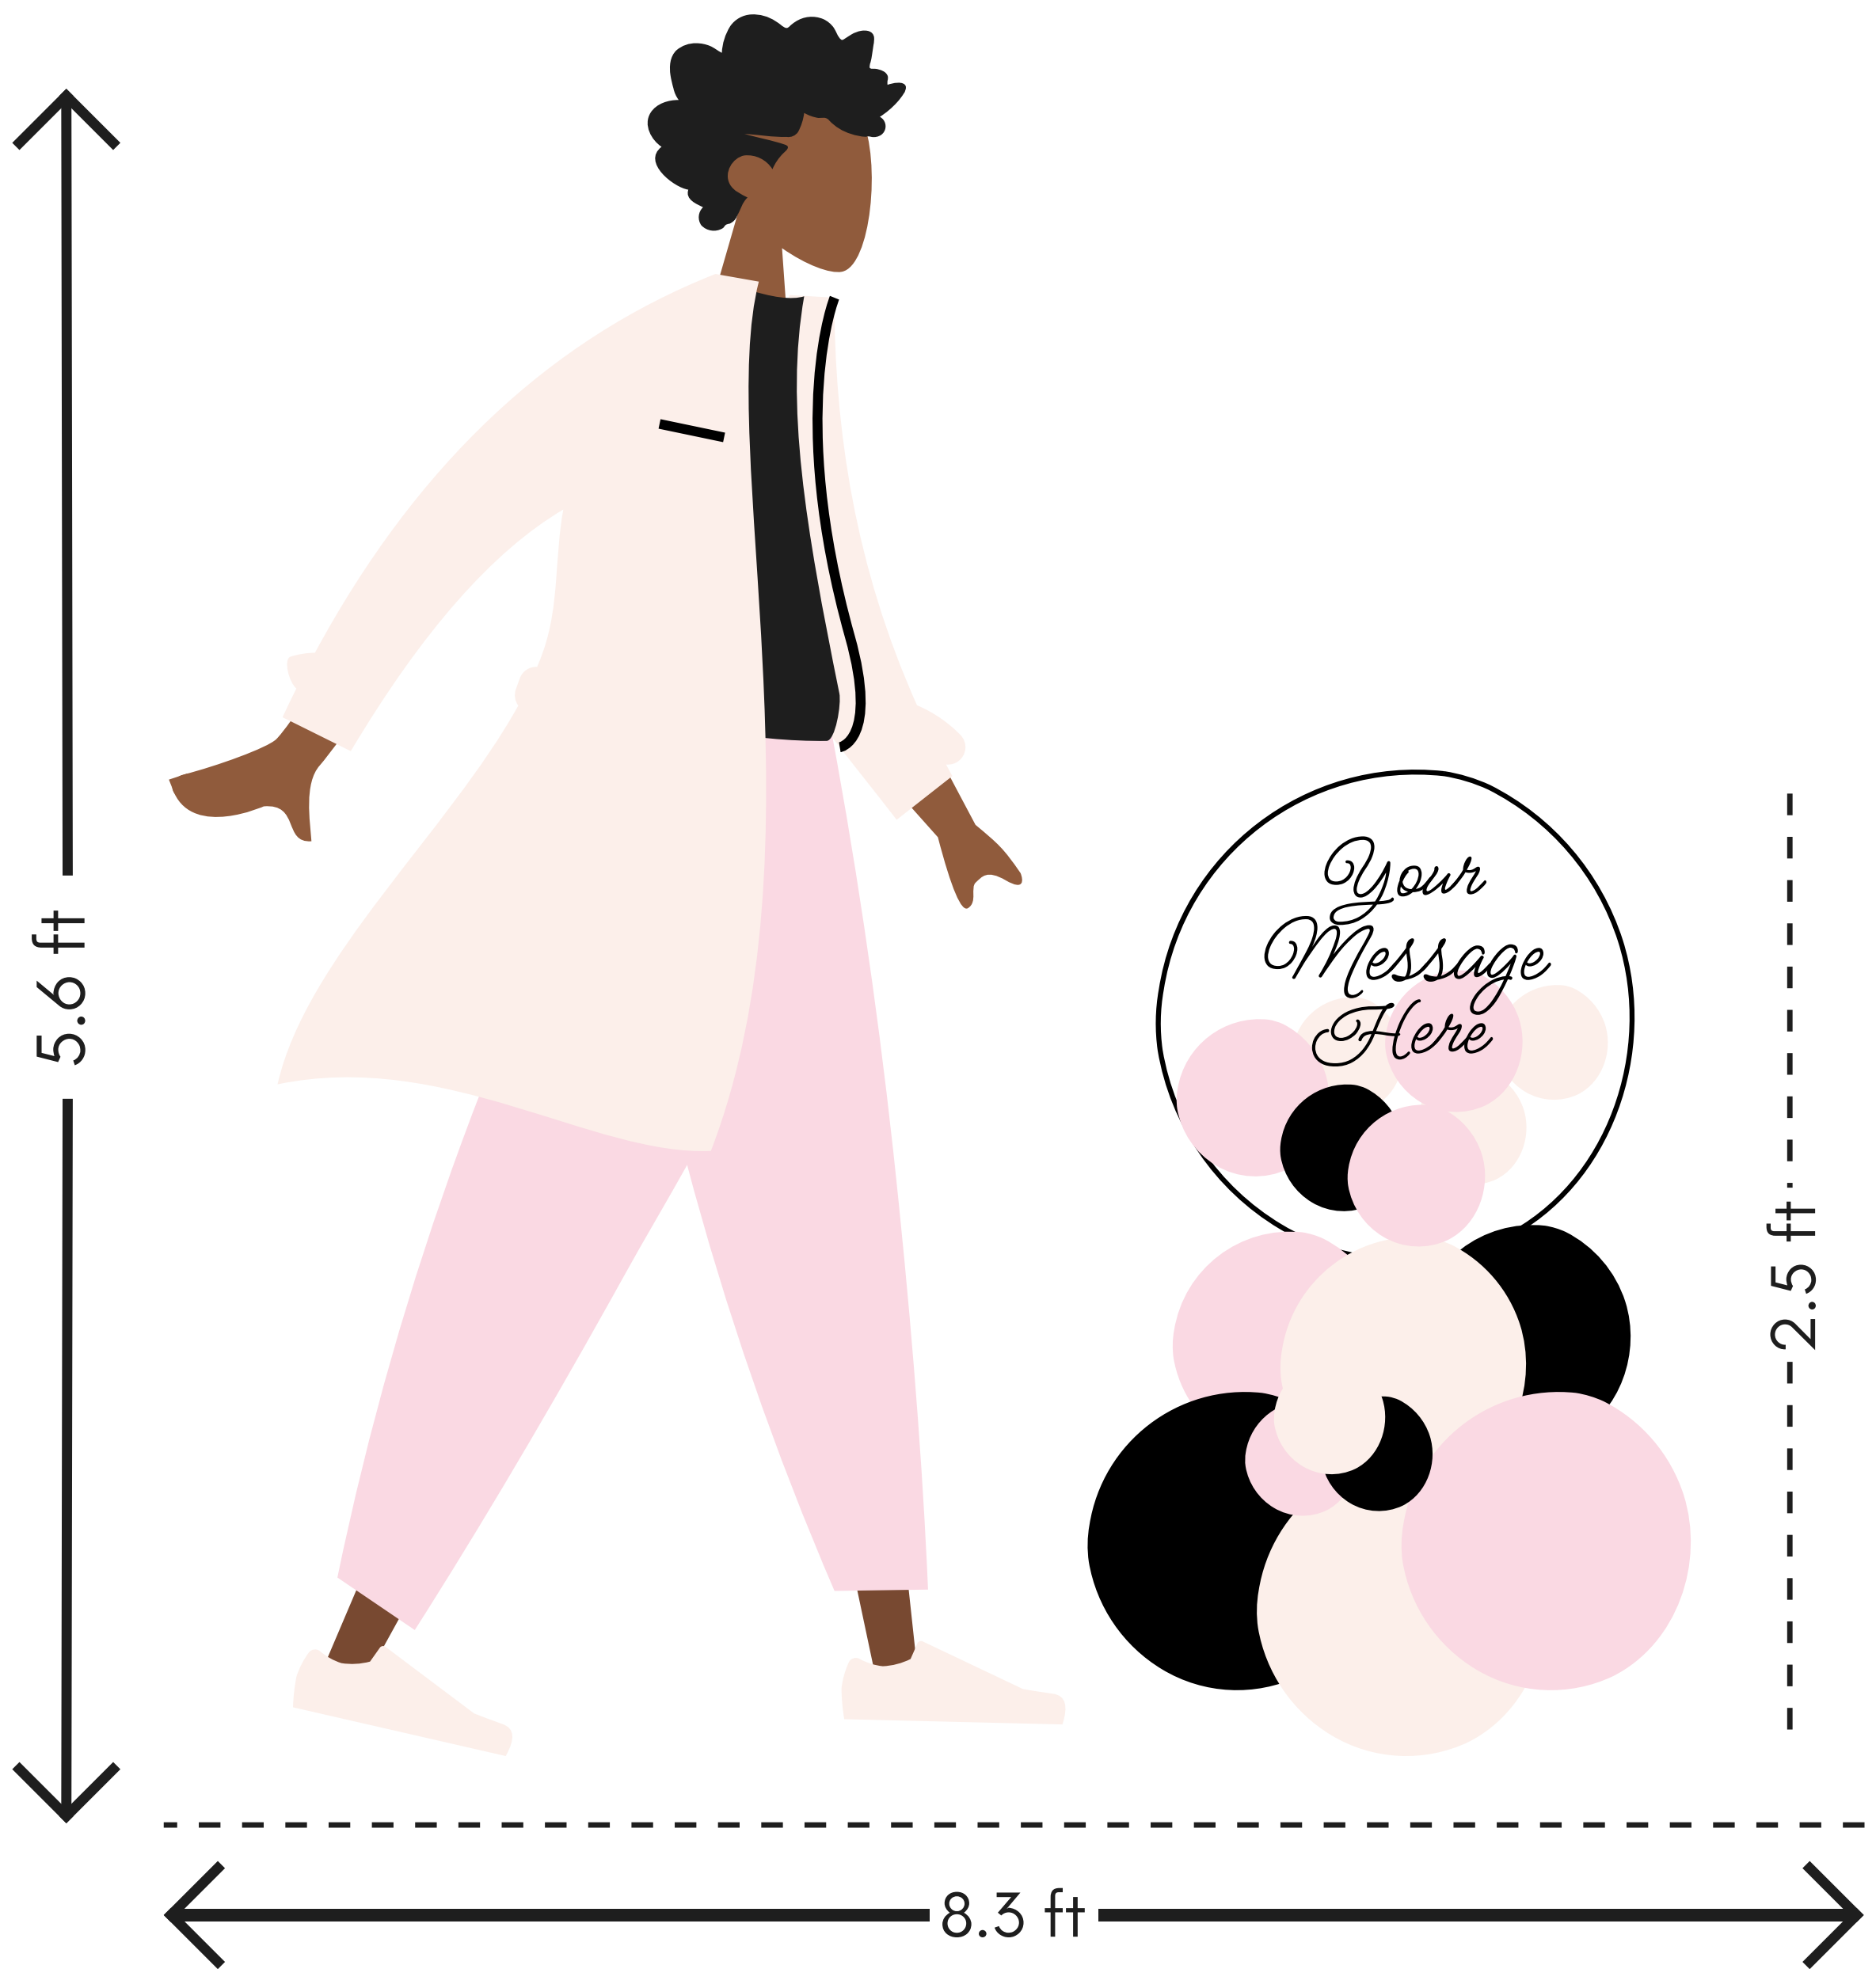

MESSAGE BUBBLE

SIZE OPTIONS

Marquee

Message Bubble

Centerpiece

HEIGHT: 2.5 ft

WIDTH: 5 ft

AREA: 12.5 ft²

MATERIALS: Natural Rubber