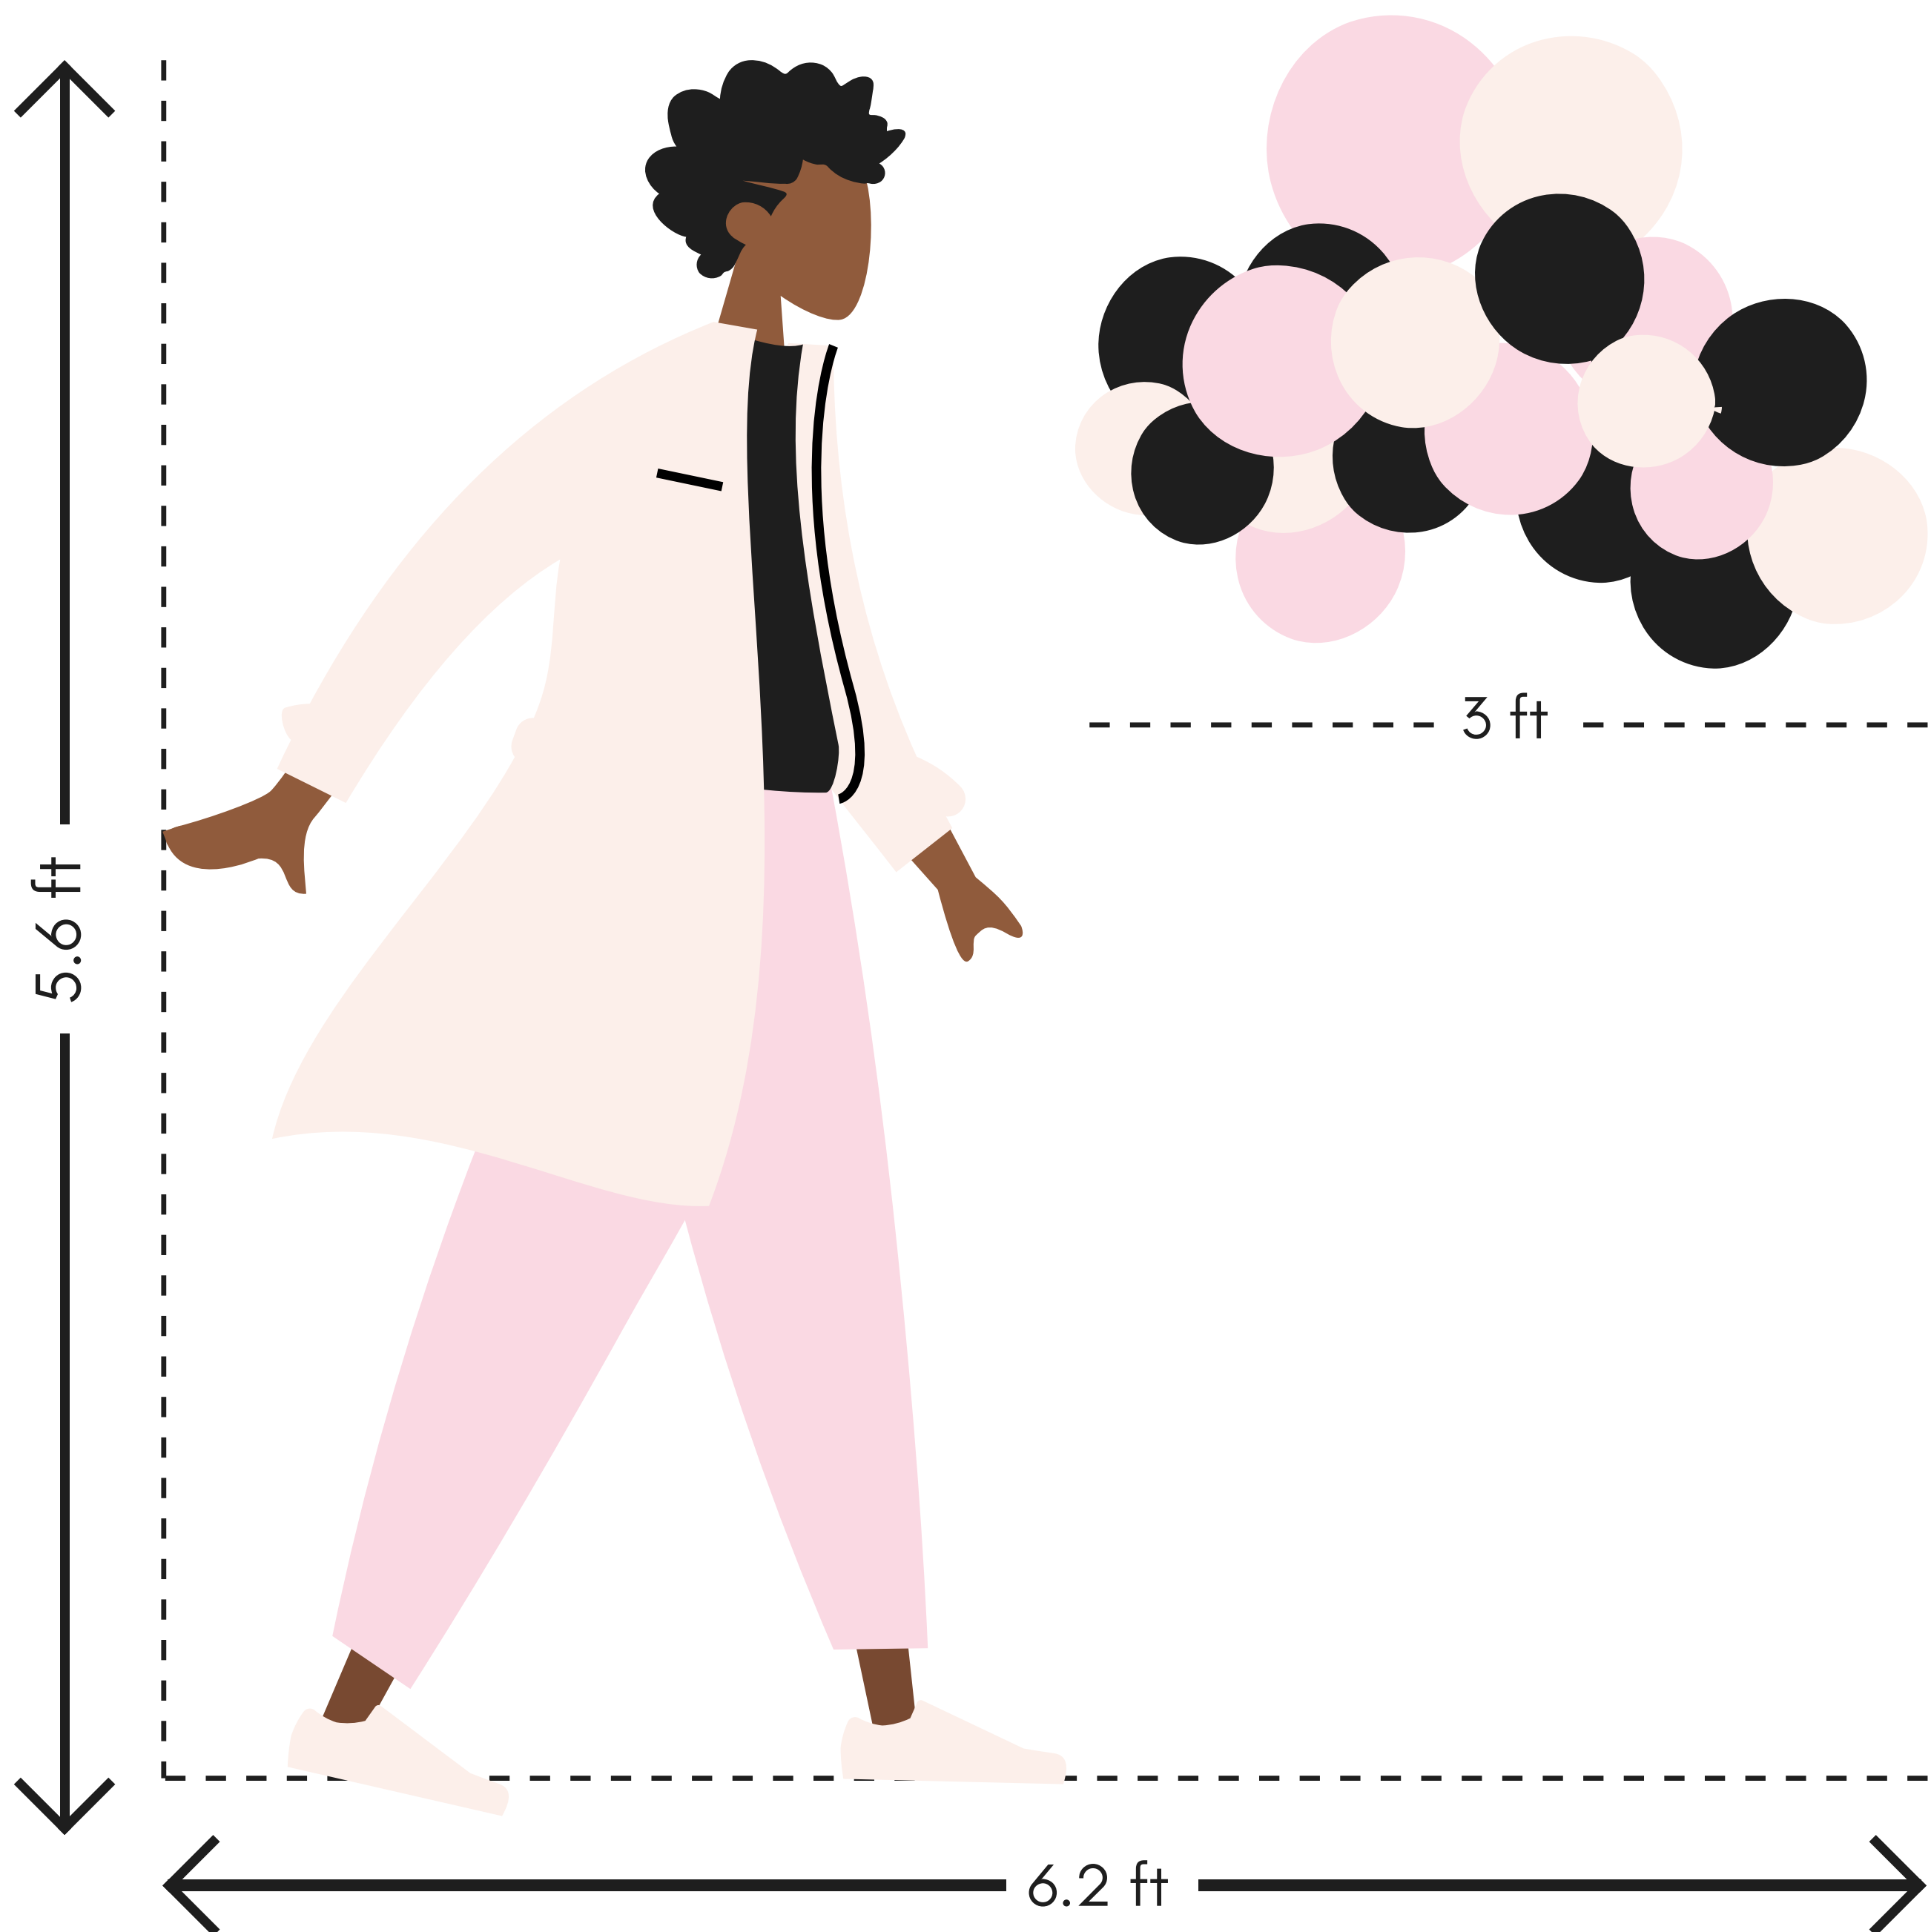

HAUS GARLAND

DETAILS

Our Haus garland is available in our simple or deluxe style. Created and designed by us, picked up and hung by you! Available in 3-8ft lengths in our simple or deluxe style. Simple garlands include 5 in and 11 in balloons. Deluxe Garlands include 5 in, 11 in, 18 in and, depending on length, 24 in balloon(s).

SIZE OPTIONS

HEIGHT: 1.8 ft

WIDTH: 3 ft

AREA: 5.4 ft²

MATERIALS: Natural Rubber