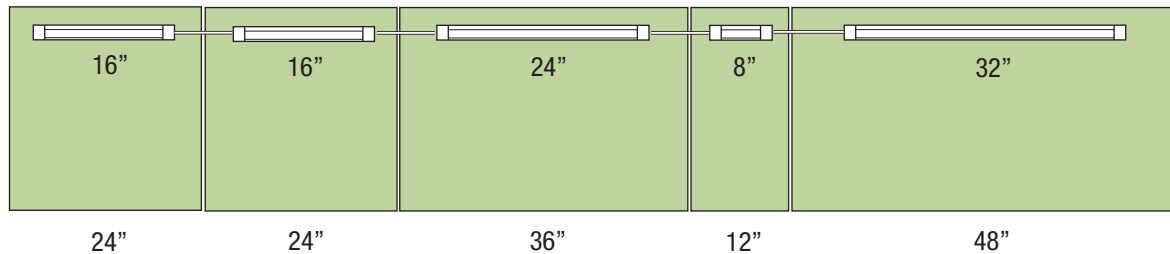

FIXTURE ORDERING INFORMATION

Catalog No.	Length	Wattage	Lumens	CRI	Color Temp*	Finish
EDGE-8-27-W	8" / 203mm	3W / bar	150 / bar	90+	2700K	White
EDGE-16-27-W	16" / 406mm	6W / bar	325 / bar	90+	2700K	White
EDGE-24-27-W	24" / 610 mm	10W / bar	550 / bar	90+	2700K	White
EDGE-32-27-W	32" / 1100mm	13W / bar	750 / bar	90+	2700K	White
EDGE-8-27-BZ	8" / 203mm	3W / bar	150 / bar	90+	2700K	Bronze
EDGE-16-27-BZ	16" / 406mm	6W / bar	325 / bar	90+	2700K	Bronze
EDGE-24-27-BZ	24" / 610 mm	10W / bar	550 / bar	90+	2700K	Bronze
EDGE-32-27-BZ	32" / 1100mm	13W / bar	750 / bar	90+	2700K	Bronze
EDGE-8-30-W	8" / 203mm	3W / bar	150 / bar	90+	3000K	White
EDGE-16-30-W	16" / 406mm	6W / bar	325 / bar	90+	3000K	White
EDGE-24-30-W	24" / 610 mm	10W / bar	550 / bar	90+	3000K	White
EDGE-32-30-W	32" / 1100mm	13W / bar	750 / bar	90+	3000K	White
EDGE-8-30-BZ	8" / 203mm	3W / bar	150 / bar	90+	3000K	Bronze
EDGE-16-30-BZ	16" / 406mm	6W / bar	325 / bar	90+	3000K	Bronze
EDGE-24-30-BZ	24" / 610 mm	10W / bar	550 / bar	90+	3000K	Bronze
EDGE-32-30-BZ	32" / 1100mm	13W / bar	750 / bar	90+	3000K	Bronze

EDGE-90-W

EDGE-TD-W

EDGE-BB-1-W

EDGE-IC-W

EDGE-MS-W

GMC-MM-6-W

CABINET LAYOUT ONE - 144" CABINET CONFIGURATION

SLIM EDGE™ FIXTURES LINKED WITH GMC-MM-12 CONNECTORS

CABINET LAYOUT TWO - 126" CABINET CONFIGURATION

SLIM EDGE™ FIXTURES LINKED WITH EDGE-BB-1 CONNECTORS