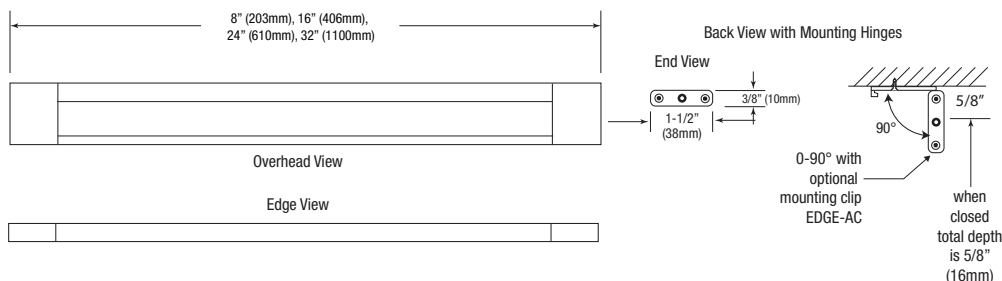

Above: SlimEdge fixture shown with optional touch dimmer EDGE-TD-W. Right: SlimEdge 90° corner connector EDGE-90-W

PROJECT	TYPE
CATALOG NUMBER	

KEY FEATURES

- Rigid modular extremely slim edge lit lightbar only 3/8" thick
- Takes only two screws to mount
- Units join securely together with modular connectors (see separate connectors and accessories spec sheet)
- Dimmable
- Class 2. Maximum run on a given lead is 16'.

PRODUCT DESCRIPTION

SlimEdge™ is a 24VDC architectural LED linear 3/8" thin lightbar that is the next evolution in undercabinet lighting. Using high-tech Edgelite technology - SlimEdge creates an even luminance while producing a gentle, soft light. 90+ CRI with no diode imaging.

FIXTURE ORDERING INFORMATION

Catalog No.	Length	Wattage	Lumens	CRI	Color Temp*	Finish
EDGE-8-27-W	8" / 203mm	3W / bar	150 / bar	90+	2700K	White
EDGE-16-27-W	16" / 406mm	6W / bar	325 / bar	90+	2700K	White
EDGE-24-27-W	24" / 610 mm	10W / bar	550 / bar	90+	2700K	White
EDGE-32-27-W	32" / 1100mm	13W / bar	750 / bar	90+	2700K	White
EDGE-8-27-BZ	8" / 203mm	3W / bar	150 / bar	90+	2700K	Bronze
EDGE-16-27-BZ	16" / 406mm	6W / bar	325 / bar	90+	2700K	Bronze
EDGE-24-27-BZ	24" / 610 mm	10W / bar	550 / bar	90+	2700K	Bronze
EDGE-32-27-BZ	32" / 1100mm	13W / bar	750 / bar	90+	2700K	Bronze
EDGE-8-30-W	8" / 203mm	3W / bar	150 / bar	90+	3000K	White
EDGE-16-30-W	16" / 406mm	6W / bar	325 / bar	90+	3000K	White
EDGE-24-30-W	24" / 610 mm	10W / bar	550 / bar	90+	3000K	White
EDGE-32-30-W	32" / 1100mm	13W / bar	750 / bar	90+	3000K	White
EDGE-8-30-BZ	8" / 203mm	3W / bar	150 / bar	90+	3000K	Bronze
EDGE-16-30-BZ	16" / 406mm	6W / bar	325 / bar	90+	3000K	Bronze
EDGE-24-30-BZ	24" / 610 mm	10W / bar	550 / bar	90+	3000K	Bronze
EDGE-32-30-BZ	32" / 1100mm	13W / bar	750 / bar	90+	3000K	Bronze