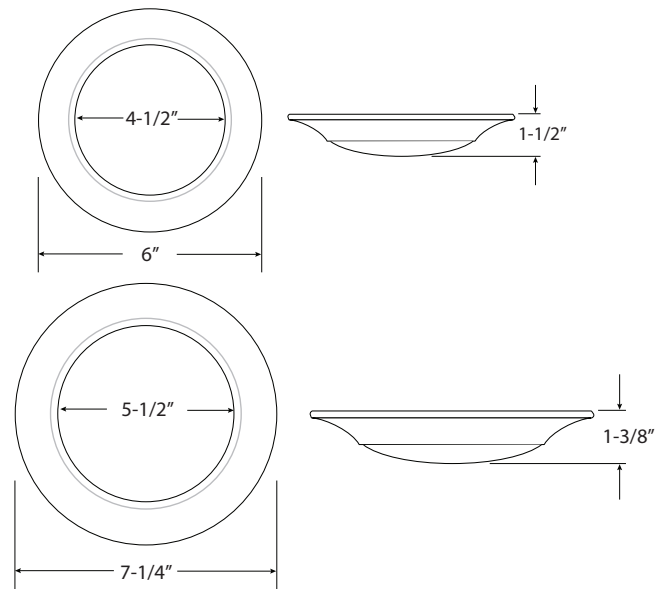

### OPTICS

- 90+ CRI
- 120° beam angle

### PRODUCT ORDERING

Catalog Number	Trim Dimensions	Wattage	Lumens	CRI	Color Temp*	Finish
S4-2790-WH		12W	540	90+	2700	White
S4-3090-WH	6" dia. x 1-1/2" depth	12W	670	90+	3000	White
S4-4090-WH		12W	770	90+	4000	White
S6-2790-WH		15W	920	90+	2700K	White
S6-3090-WH	7-1/4" dia. x 1-3/8" depth	15W	950	90+	3000K	White
S6-4090-WH		15W	1050	90+	4000K	White