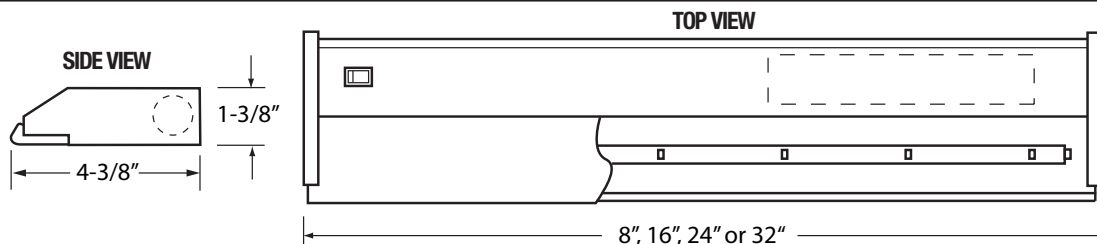

PRODUCT DESCRIPTION

LumenTask 120V LED undercabinet lighting fixtures with 3000K LED diodes and integrated LED power supply that delivers maximum light output along with 50,000 hour life, and that is dimmable down to 10%. The unique housing features an Open Wide™ hinged system that affords hands-free maintenance. LumenTask is rapidly becoming the preferential undercabinet lighting system for residential lighting applications, and is now available in energy-saving LED.