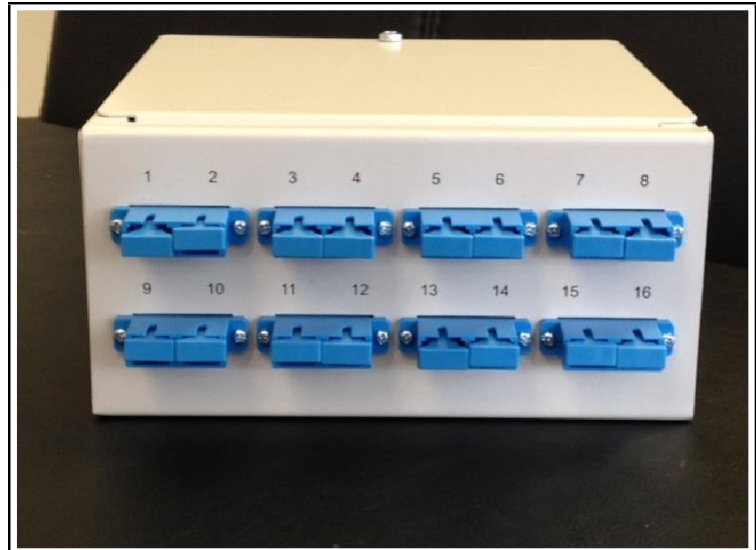

DM-08-SCD-08S

Fiber Splice Box

8 port SC Duplex (16 way) SingleMode fiber splice box**Features**

- 8 port Duplex (16 way)
- 8 x 2 SingleMode adaptors installed
- SC connections
- 160mm x 160mm x 80mm
- Gland & fiber clips included

**Specifications**

- Box for desk, wall, or underfloor mounting of fiber terminations
- Comes with 8 x SC duplex SingleMode adaptors installed
- Ports numbered for identification
- 19mm knock out gland holes on 3 blank sides for cable entry
- 1.2mm zintec finished light grey RAL 7035
- Includes cable gland for 4-10mm cable
- Lid retained by one screw
- Size 160mm x 160mm x 80mm
- Also available: 2 port SC Duplex outlet box
- Other variants available upon request: for ST connectors, up to 16 ports and also for Multi Mode fiber

Ordering Information

DM-08-SCD-08S - 8 port SC Duplex SingleMode fiber splice box (16 way-Blue connectors)

Available from:

Industrial Communication Products Ltd
The Angel Business Centre,
1 Luton Road,
Toddington,
Bedfordshire,
LU5 6DE, UK.