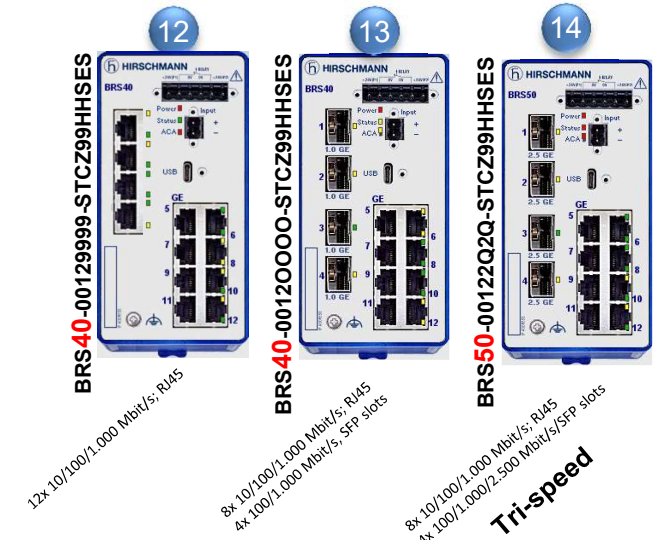

BRS Bobcat- Railswitch

Product Code	Order number	Speaking name
BRS20-04009999-STCY99HHSESXX.X.XX	942-170-001	BRS20-4TX
BRS20-04009999-TTCY99HHSESXX.X.XX	942-170-011	BRS20-4TX-EEC
BRS20-0600M2M2-STCY99HHSESXX.X.XX	942-170-003	BRS20-4TX/2FX
BRS20-0600M2M2-TTCY99HHSESXX.X.XX	942-170-013	BRS20-4TX/2FX-EEC
BRS20-0600S2S2-STCY99HHSESXX.X.XX	942-170-005	BRS20-4TX/2FX-SM
BRS20-0600S2S2-TTCY99HHSESXX.X.XX	942-170-015	BRS20-4TX/2FX-SM-EEC
BRS20-08009999-STCY99HHSESXX.X.XX	942-170-002	BRS20-8TX
BRS20-08009999-TTCY99HHSESXX.X.XX	942-170-012	BRS20-8TX-EEC
BRS20-1000M2M2-STCY99HHSESXX.X.XX	942-170-004	BRS20-8TX/2FX
BRS20-1000M2M2-TTCY99HHSESXX.X.XX	942-170-014	BRS20-8TX/2FX-EEC
BRS20-1000S2S2-STCY99HHSESXX.X.XX	942-170-006	BRS20-8TX/2FX-SM
BRS20-1000S2S2-TTCY99HHSESXX.X.XX	942-170-016	BRS20-8TX/2FX-SM-EEC
BRS30-08040000-STCY99HHSESXX.X.XX	942-170-007	BRS30-8TX/4SFP
BRS30-08040000-TTCY99HHSESXX.X.XX	942-170-017	BRS30-8TX/4SFP-EEC
BRS40-00089999-STCY99HHSESXX.X.XX	942-170-008	BRS40-8TX
BRS40-00089999-TTCY99HHSESXX.X.XX	942-170-018	BRS40-8TX-EEC
BRS40-00120000-STCY99HHSESXX.X.XX	942-170-009	BRS40-8TX/4SFP
BRS40-00120000-TTCY99HHSESXX.X.XX	942-170-019	BRS40-8TX/4SFP-EEC
BRS50-00122Q2Q-STCY99HHSESXX.X.XX	942-170-010	BRS50-8TX/4SFP
BRS50-00122Q2Q-TTCY99HHSESXX.X.XX	942-170-020	BRS50-8TX/4SFP-EEC

Bobcat PoE variants

- BRS22/32/42/52
- PoE/PoE+ support
48V; 240W; 8 ports
24V; 90W; 8 ports

Variants support up to 240 Watts @48VDC across up to 8 ports without load sharing, with each port able to provide the maximum per-port output power of 30 Watts simultaneously.