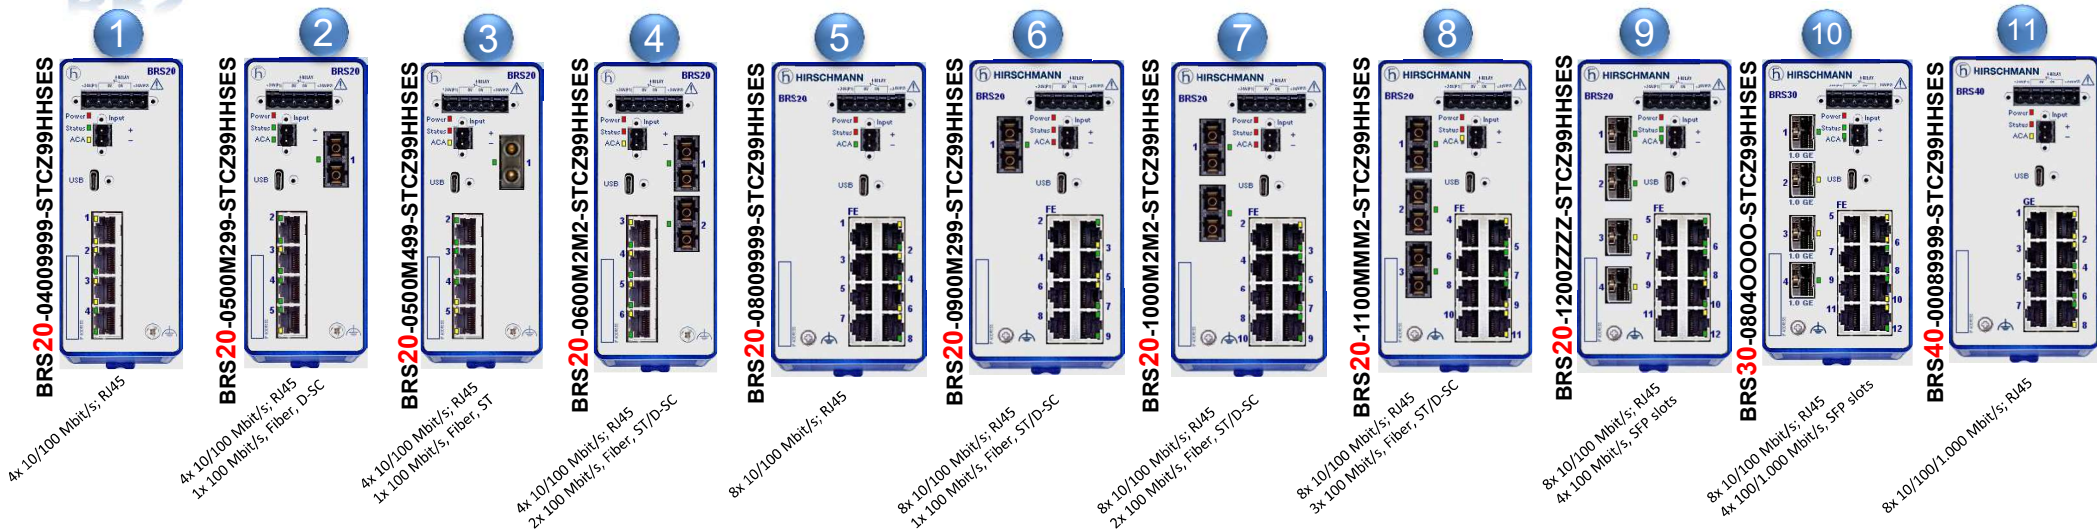

BRS Bobcat- Railswitch

Product Code	Order number	Speaking name
BRS20-04009999-STCY99HHSESXX.X.XX	942-170-001	BRS20-4TX
BRS20-04009999-TTCY99HHSESXX.X.XX	942-170-011	BRS20-4TX-EEC
BRS20-0600M2M2-STCY99HHSESXX.X.XX	942-170-003	BRS20-4TX/2FX
BRS20-0600M2M2-TTCY99HHSESXX.X.XX	942-170-013	BRS20-4TX/2FX-EEC
BRS20-0600S2S2-STCY99HHSESXX.X.XX	942-170-005	BRS20-4TX/2FX-SM
BRS20-0600S2S2-TTCY99HHSESXX.X.XX	942-170-015	BRS20-4TX/2FX-SM-EEC
BRS20-08009999-STCY99HHSESXX.X.XX	942-170-002	BRS20-8TX
BRS20-08009999-TTCY99HHSESXX.X.XX	942-170-012	BRS20-8TX-EEC
BRS20-1000M2M2-STCY99HHSESXX.X.XX	942-170-004	BRS20-8TX/2FX
BRS20-1000M2M2-TTCY99HHSESXX.X.XX	942-170-014	BRS20-8TX/2FX-EEC
BRS20-1000S2S2-STCY99HHSESXX.X.XX	942-170-006	BRS20-8TX/2FX-SM
BRS20-1000S2S2-TTCY99HHSESXX.X.XX	942-170-016	BRS20-8TX/2FX-SM-EEC
BRS30-08040000-STCY99HHSESXX.X.XX	942-170-007	BRS30-8TX/4SFP
BRS30-08040000-TTCY99HHSESXX.X.XX	942-170-017	BRS30-8TX/4SFP-EEC
BRS40-00089999-STCY99HHSESXX.X.XX	942-170-008	BRS40-8TX
BRS40-00089999-TTCY99HHSESXX.X.XX	942-170-018	BRS40-8TX-EEC
BRS40-00120000-STCY99HHSESXX.X.XX	942-170-009	BRS40-8TX/4SFP
BRS40-00120000-TTCY99HHSESXX.X.XX	942-170-019	BRS40-8TX/4SFP-EEC
BRS50-00122Q2Q-STCY99HHSESXX.X.XX	942-170-010	BRS50-8TX/4SFP
BRS50-00122Q2Q-TTCY99HHSESXX.X.XX	942-170-020	BRS50-8TX/4SFP-EEC

Bobcat PoE variants

- BRS22/32/42/52
- PoE/PoE+ support
48V; 240W; 8 ports
24V; 90W; 8 ports

Variants support up to 240 Watts @48VDC across up to 8 ports without load sharing, with each port able to provide the maximum per-port output power of 30 Watts simultaneously.