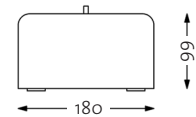

Gustav Dimensions

Lounger