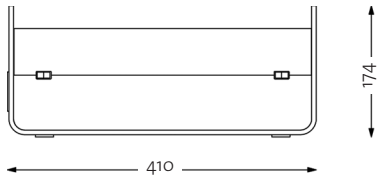

Gustav Dimensions

Original