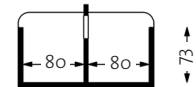

Gustav Dimensions

Lounger