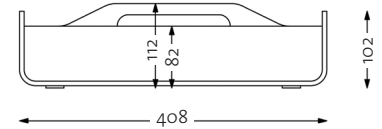

Gustav Dimensions

Lounger