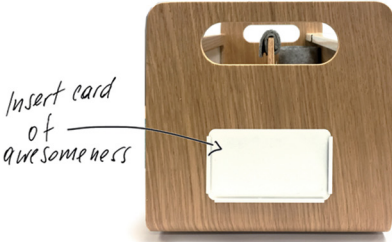

Colour Options

Oak natural
& light grey felt

Oak black
& dark grey felt

Accessories

Gustav Pencil Holder

Gustav Business Card Holder

Writable

Gustav Organising Panel

Custom branding

Laser cut engraved custom branding

Ergonomic. Laptop stand for 13" and 15" laptops.

Gustav fits everything inside.

Gustav Product Features

	Original	Studio	Lounger
Reference image			
Size external incl. card holder	(L) 410 x (W) 180 x (H) 174mm	(L) 410 x (W) 192 x (H) 164mm	(L) 410 x (W) 180 x (H) 110mm
Length internal	(L) 396mm	(L) 396 mm	(L) 396 mm
Laptop stand	✓	✗	✗
Weight	1.3 kg	1.2 kg	0.9 kg
Accessories			
Pencil holder	✓	✓	✓
Felt handle	✓	✓	✗
Organising panel	✓	Optional	✗
Business card holder	Optional	Optional	Optional
Origin	Designed in New Zealand / Made in EU, Greece / Shipped from EU		