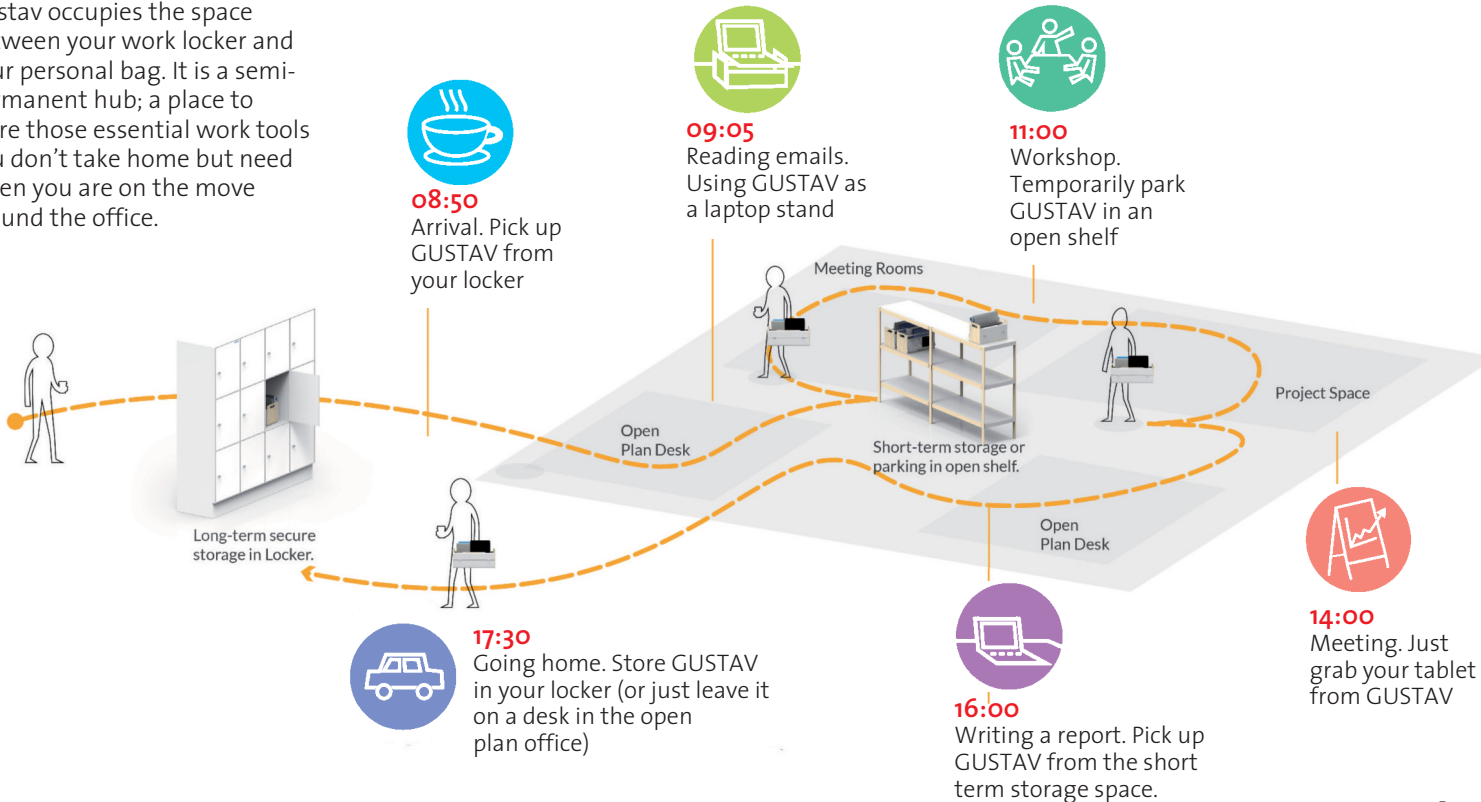

Gustav is there for you to store and move around all the stuff you need and love. The activity-based worker's new best friend.

The simple design invites you to personalise your Gustav.

Gustav®

Make any space your space.

Designed for people in agile offices.

Easy to move around the office.
Packs up in seconds.

Laptop stand.
Enables an ergonomically correct
posture in the office or at home.

Simply park Gustav in a locker.
Award-winning design.
Make any space your space.

Friendly. Combining the warmth of real wood with minimalistic white elements gives Gustav its friendly look – a welcome contrast to many traditional office environments.

As small as possible, but big enough to fit all essential tools and belongings. The product size is optimised so Gustav fits easily in a standard locker.

Everything. Anytime. Anywhere.

Gustav occupies the space between your work locker and your personal bag. It is a semi-permanent hub; a place to store those essential work tools you don't take home but need when you are on the move around the office.