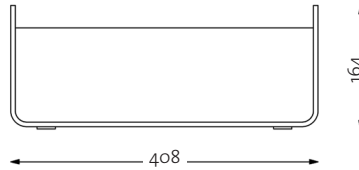

Gustav Dimensions

Studio

Lounger