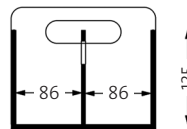

Gustav Dimensions

Studio

Lounger