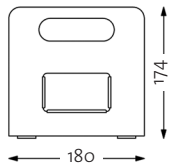

Gustav Dimensions

Original