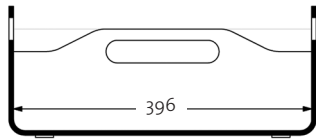

Gustav Dimensions

Original