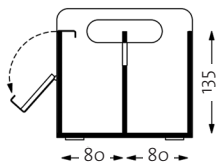

Gustav Dimensions

Original