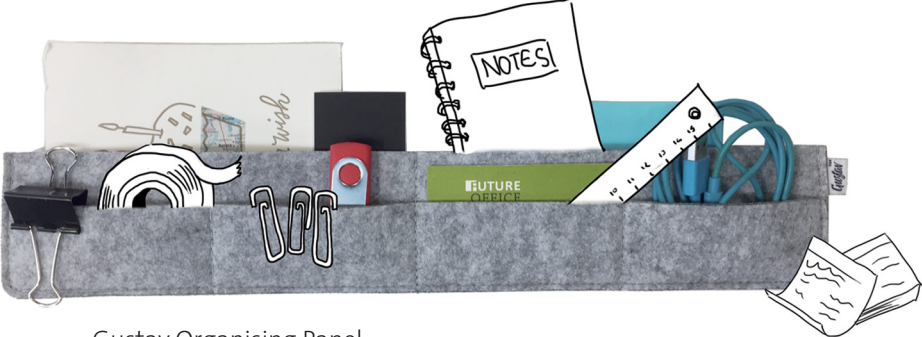

Colour Options

Oak natural
& light grey felt

Oak black
& dark grey felt

Accessories

Gustav Pencil Holder

Gustav Business Card Holder

Writable

Gustav Organising Panel

Custom branding

Laser cut engraved custom branding

Ergonomic. Laptop stand for 13" and 15" laptops.

Gustav fits everything inside.

Gustav Product Features

	Original	Studio	Lounger
Reference image			
Size external incl. card holder	(L) 410 x (W) 180 x (H) 174mm	(L) 410 x (W) 192 x (H) 164mm	(L) 410 x (W) 180 x (H) 110mm
Length internal	(L) 396mm	(L) 396 mm	(L) 396 mm
Laptop stand	✓	✗	✗
Weight	1.3 kg	1.2 kg	0.9 kg
Accessories			
Pencil holder	✓	✓	✓
Felt handle	✓	✓	✗
Organising panel	✓	Optional	✗
Business card holder	Optional	Optional	Optional
Origin	Designed in New Zealand / Made in EU, Greece / Shipped from EU		