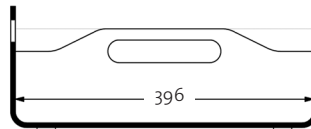

Gustav Dimensions

Studio

Lounger