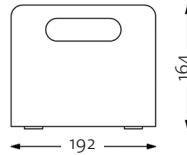

Gustav Dimensions

Studio

Lounger