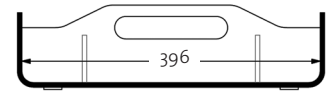

Gustav Dimensions

Lounger