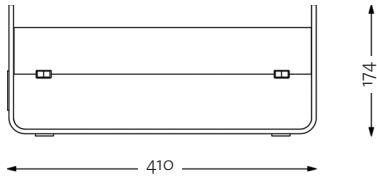

Custom branding

Laser cut engraved custom branding

Ergonomic. Laptop stand for 13" and 15" laptops.

Gustav fits everything inside.

Gustav Product Features

	Original	Studio	Lounger
Reference Image			
Standard Size External	(L) 410 x (W) 180 x (H) 174mm	(L) 410 x (W) 192 x (H) 164mm	(L) 410 x (W) 180 x (H) 110mm
Standard Length Internal	(L internal) 396mm	(L internal) 396 mm	(L internal) 396 mm
Standard Weight	1.3 kg	1.2 kg	0.9 kg
XL Size External	(L) 476 x (W) 200 x (H) 174mm	(L) 476 x (W) 200 x (H) 174mm	<i>Not standard model</i>
XL Length Internal	(L internal) 462mm	(L internal) 462 mm	<i>Details upon request</i>
XL Weight	1.5 kg	1.4 kg	
Compact Size External	(L) 380 x (W) 180 x (H) 174mm	<i>Not standard model</i>	<i>Not standard model</i>
Compact Length Internal	(L internal) 366mm	<i>Details upon request</i>	<i>Details upon request</i>
Compact Weight	1.25 kg		
Laptop Stand	✓	✗	✗
Accessories			
Pencil holder	✓	✓	✓
Felt handle	✓	✓	✗
Organising panel	✓	Optional	✗
Business card holder	Optional	Optional	Optional
Origin	Designed in New Zealand / Made in EU, Greece / Shipped from EU		

Gustav Standard Dimensions

Original

Studio

Lounger

Gustav XL & Compact Dimensions

Original XL

Studio XL

Original Compact