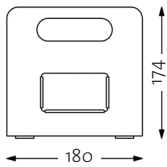

Custom branding

Laser cut engraved custom branding

Ergonomic. Laptop stand for 13" and 15" laptops.

Gustav fits everything inside.

Gustav Product Features

	Original	Studio	Lounger
Reference Image			
Standard Size External	(L) 410 x (W) 180 x (H) 174mm	(L) 410 x (W) 192 x (H) 164mm	(L) 410 x (W) 180 x (H) 110mm
Standard Length Internal	(L internal) 396mm	(L internal) 396 mm	(L internal) 396 mm
Standard Weight	1.3 kg	1.2 kg	0.9 kg
XL Size External	(L) 476 x (W) 200 x (H) 174mm	(L) 476 x (W) 200 x (H) 174mm	<i>Not standard model</i>
XL Length Internal	(L internal) 462mm	(L internal) 462 mm	<i>Details upon request</i>
XL Weight	1.5 kg	1.4 kg	
Compact Size External	(L) 380 x (W) 180 x (H) 174mm	<i>Not standard model</i>	<i>Not standard model</i>
Compact Length Internal	(L internal) 366mm	<i>Details upon request</i>	<i>Details upon request</i>
Compact Weight	1.25 kg		
Laptop Stand	✓	✗	✗
Accessories			
Pencil holder	✓	✓	✓
Felt handle	✓	✓	✗
Organising panel	✓	Optional	✗
Business card holder	Optional	Optional	Optional
Origin	Designed in New Zealand / Made in EU, Greece / Shipped from EU		

Gustav Standard Dimensions

Original

Studio

Lounger

Gustav XL & Compact Dimensions

Original XL

Studio XL

Original Compact