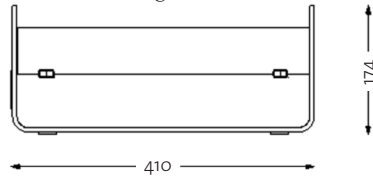

Gustav Size Options

XL

for large keyboards

Original XL

Studio XL

Standard

our allrounder

Original

Studio

Lounger

Compact

for small lockers

Original Compact

Studio Compact