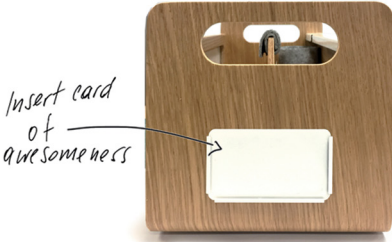

Studio Compact

Gustav Original XL

Gustav[®]
Make any space your space.

Accessories

Gustav Pencil Holder

Gustav Business Card Holder

Writable

Gustav Organising Panel

Custom branding

Laser cut engraved custom branding

Ergonomic. Laptop stand for 13" and 15" laptops.

Gustav fits everything inside.

Gustav Product Features

	Original	Studio	Lounger
Reference Image			
Standard Size External	(L) 410 x (W) 180 x (H) 174mm	(L) 410 x (W) 192 x (H) 164mm	(L) 410 x (W) 180 x (H) 110mm
Standard Length Internal	(L internal) 396mm	(L internal) 396 mm	(L internal) 396 mm
Standard Weight	1.3 kg	1.2 kg	0.9 kg
XL Size External	(L) 476 x (W) 200 x (H) 174mm	(L) 476 x (W) 200 x (H) 174mm	<i>Not standard model</i>
XL Length Internal	(L internal) 462mm	(L internal) 462 mm	<i>Details upon request</i>
XL Weight	1.5 kg	1.4 kg	
Compact Size External	(L) 380 x (W) 180 x (H) 174mm	<i>Not standard model</i>	<i>Not standard model</i>
Compact Length Internal	(L internal) 366mm	<i>Details upon request</i>	<i>Details upon request</i>
Compact Weight	1.25 kg		
Laptop Stand	✓	✗	✗
Accessories			
Pencil holder	✓	✓	✓
Felt handle	✓	✓	✗
Organising panel	✓	Optional	✗
Business card holder	Optional	Optional	Optional
Origin	Designed in New Zealand / Made in EU, Greece / Shipped from EU		