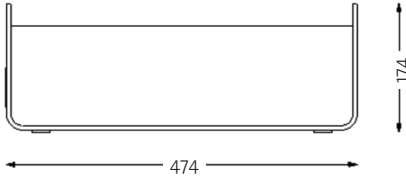

Gustav Size Options

XL

for large keyboards

Original XL

Studio XL

Standard

our allrounder

Original

Studio

Lounger

Compact

for small lockers

Original Compact

Studio Compact