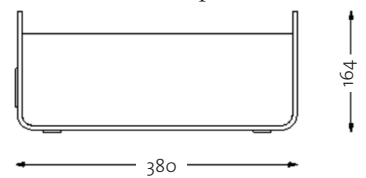

Studio Compact