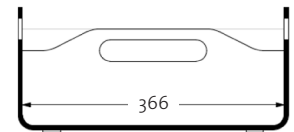

Custom branding

Laser cut engraved custom branding

Ergonomic. Laptop stand for 13" and 15" laptops.

Gustav fits everything inside.

Gustav Product Features

	Original	Studio	Lounger
Reference Image			
Standard Size External	(L) 410 x (W) 180 x (H) 174mm	(L) 410 x (W) 192 x (H) 164mm	(L) 410 x (W) 180 x (H) 110mm
Standard Length Internal	(L internal) 396mm	(L internal) 396 mm	(L internal) 396 mm
Standard Weight	1.3 kg	1.2 kg	0.9 kg
XL Size External	(L) 476 x (W) 200 x (H) 174mm	(L) 476 x (W) 200 x (H) 174mm	<i>Not standard model</i>
XL Length Internal	(L internal) 462mm	(L internal) 462 mm	<i>Details upon request</i>
XL Weight	1.5 kg	1.4 kg	
Compact Size External	(L) 380 x (W) 180 x (H) 174mm	<i>Not standard model</i>	<i>Not standard model</i>
Compact Length Internal	(L internal) 366mm	<i>Details upon request</i>	<i>Details upon request</i>
Compact Weight	1.25 kg		
Laptop Stand	✓	✗	✗
Accessories			
Pencil holder	✓	✓	✓
Felt handle	✓	✓	✗
Organising panel	✓	Optional	✗
Business card holder	Optional	Optional	Optional
Origin	Designed in New Zealand / Made in EU, Greece / Shipped from EU		

Gustav Standard Dimensions

Original

Studio

Lounger

Gustav XL & Compact Dimensions

Original XL

Studio XL

Original Compact