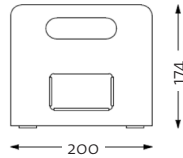

Custom branding

Laser cut engraved custom branding

Ergonomic. Laptop stand for 13" and 15" laptops.

Gustav fits everything inside.

Gustav Product Features

	Original	Studio	Lounger
Reference Image			
Standard Size External	(L) 410 x (W) 180 x (H) 174mm	(L) 410 x (W) 192 x (H) 164mm	(L) 410 x (W) 180 x (H) 110mm
Standard Length Internal	(L internal) 396mm	(L internal) 396 mm	(L internal) 396 mm
Standard Weight	1.3 kg	1.2 kg	0.9 kg
XL Size External	(L) 476 x (W) 200 x (H) 174mm	(L) 476 x (W) 200 x (H) 174mm	<i>Not standard model</i>
XL Length Internal	(L internal) 462mm	(L internal) 462 mm	<i>Details upon request</i>
XL Weight	1.5 kg	1.4 kg	
Compact Size External	(L) 380 x (W) 180 x (H) 174mm	<i>Not standard model</i>	<i>Not standard model</i>
Compact Length Internal	(L internal) 366mm	<i>Details upon request</i>	<i>Details upon request</i>
Compact Weight	1.25 kg		
Laptop Stand	✓	✗	✗
Accessories			
Pencil holder	✓	✓	✓
Felt handle	✓	✓	✗
Organising panel	✓	Optional	✗
Business card holder	Optional	Optional	Optional
Origin	Designed in New Zealand / Made in EU, Greece / Shipped from EU		

Gustav Standard Dimensions

Original

Studio

Lounger

Gustav XL & Compact Dimensions

Original XL

Studio XL

Original Compact