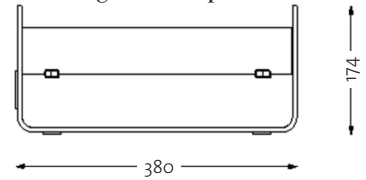

Original Compact