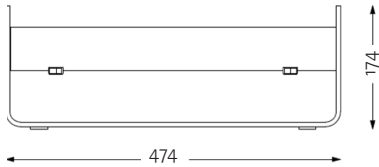

Gustav Standard Dimensions

Original

Studio

Lounger

Gustav XL & Compact Dimensions

Original XL

Studio XL

Original Compact