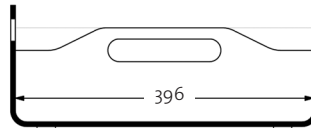

Custom branding

Laser cut engraved custom branding

Ergonomic. Laptop stand for 13" and 15" laptops.

Gustav fits everything inside.

Gustav Product Features

	Original	Studio	Lounger
Reference Image			
Standard Size External	(L) 410 x (W) 180 x (H) 174mm	(L) 410 x (W) 192 x (H) 164mm	(L) 410 x (W) 180 x (H) 110mm
Standard Length Internal	(L internal) 396mm	(L internal) 396 mm	(L internal) 396 mm
Standard Weight	1.3 kg	1.2 kg	0.9 kg
XL Size External	(L) 476 x (W) 200 x (H) 174mm	(L) 476 x (W) 200 x (H) 174mm	<i>Not standard model</i>
XL Length Internal	(L internal) 462mm	(L internal) 462 mm	<i>Details upon request</i>
XL Weight	1.5 kg	1.4 kg	
Compact Size External	(L) 380 x (W) 180 x (H) 174mm	<i>Not standard model</i>	<i>Not standard model</i>
Compact Length Internal	(L internal) 366mm	<i>Details upon request</i>	<i>Details upon request</i>
Compact Weight	1.25 kg		
Laptop Stand	✓	✗	✗
Accessories			
Pencil holder	✓	✓	✓
Felt handle	✓	✓	✗
Organising panel	✓	Optional	✗
Business card holder	Optional	Optional	Optional
Origin	Designed in New Zealand / Made in EU, Greece / Shipped from EU		

Gustav Standard Dimensions

Original

Studio

Lounger

Gustav XL & Compact Dimensions

Original XL

Studio XL

Original Compact