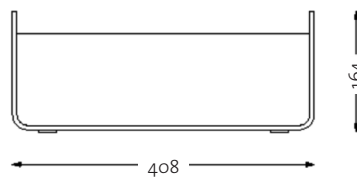

Gustav Size Options

XL

for large keyboards

Original XL

Studio XL

Standard

our allrounder

Original

Studio

Lounger

Compact

for small lockers

Original Compact

Studio Compact