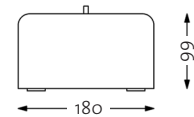

Gustav Standard Dimensions

Original

Studio

Lounger

Gustav XL & Compact Dimensions

Original XL

Studio XL

Original Compact