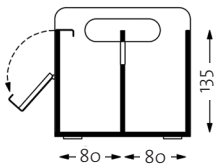

Gustav Standard Dimensions

Original