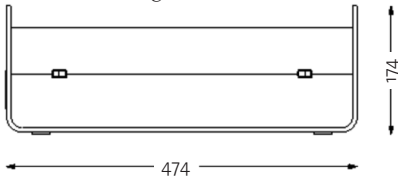

Gustav Size Options

XL

for large keyboards

Original XL