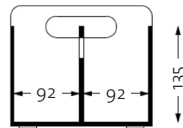

Gustav Standard Dimensions

Original

Studio

Lounger

Gustav XL & Compact Dimensions

Original XL

Studio XL

Original Compact