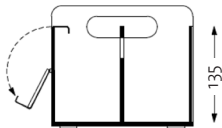

Custom branding

Laser cut engraved custom branding

Ergonomic. Laptop stand for 13" and 15" laptops.

Gustav fits everything inside.

Gustav Product Features

	Original	Studio	Lounger
Reference Image			
Standard Size External	(L) 410 x (W) 180 x (H) 174mm	(L) 410 x (W) 192 x (H) 164mm	(L) 410 x (W) 180 x (H) 110mm
Standard Length Internal	(L internal) 396mm	(L internal) 396 mm	(L internal) 396 mm
Standard Weight	1.3 kg	1.2 kg	0.9 kg
XL Size External	(L) 476 x (W) 200 x (H) 174mm	(L) 476 x (W) 200 x (H) 174mm	<i>Not standard model</i>
XL Length Internal	(L internal) 462mm	(L internal) 462 mm	<i>Details upon request</i>
XL Weight	1.5 kg	1.4 kg	
Compact Size External	(L) 380 x (W) 180 x (H) 174mm	<i>Not standard model</i>	<i>Not standard model</i>
Compact Length Internal	(L internal) 366mm	<i>Details upon request</i>	<i>Details upon request</i>
Compact Weight	1.25 kg		
Laptop Stand	✓	✗	✗
Accessories			
Pencil holder	✓	✓	✓
Felt handle	✓	✓	✗
Organising panel	✓	Optional	✗
Business card holder	Optional	Optional	Optional
Origin	Designed in New Zealand / Made in EU, Greece / Shipped from EU		

Gustav Standard Dimensions

Original

Studio

Lounger

Gustav XL & Compact Dimensions

Original XL

Studio XL

Original Compact