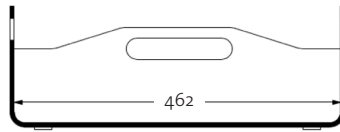

Custom branding

Laser cut engraved custom branding

Ergonomic. Laptop stand for 13" and 15" laptops.

Gustav fits everything inside.

Gustav Product Features

	Original	Studio	Lounger
Reference Image			
Standard Size External	(L) 410 x (W) 180 x (H) 174mm	(L) 410 x (W) 192 x (H) 164mm	(L) 410 x (W) 180 x (H) 110mm
Standard Length Internal	(L internal) 396mm	(L internal) 396 mm	(L internal) 396 mm
Standard Weight	1.3 kg	1.2 kg	0.9 kg
XL Size External	(L) 476 x (W) 200 x (H) 174mm	(L) 476 x (W) 200 x (H) 174mm	<i>Not standard model</i>
XL Length Internal	(L internal) 462mm	(L internal) 462 mm	<i>Details upon request</i>
XL Weight	1.5 kg	1.4 kg	
Compact Size External	(L) 380 x (W) 180 x (H) 174mm	<i>Not standard model</i>	<i>Not standard model</i>
Compact Length Internal	(L internal) 366mm	<i>Details upon request</i>	<i>Details upon request</i>
Compact Weight	1.25 kg		
Laptop Stand	✓	✗	✗
Accessories			
Pencil holder	✓	✓	✓
Felt handle	✓	✓	✗
Organising panel	✓	Optional	✗
Business card holder	Optional	Optional	Optional
Origin	Designed in New Zealand / Made in EU, Greece / Shipped from EU		

Gustav Standard Dimensions

Original

Studio

Lounger

Gustav XL & Compact Dimensions

Original XL

Studio XL

Original Compact