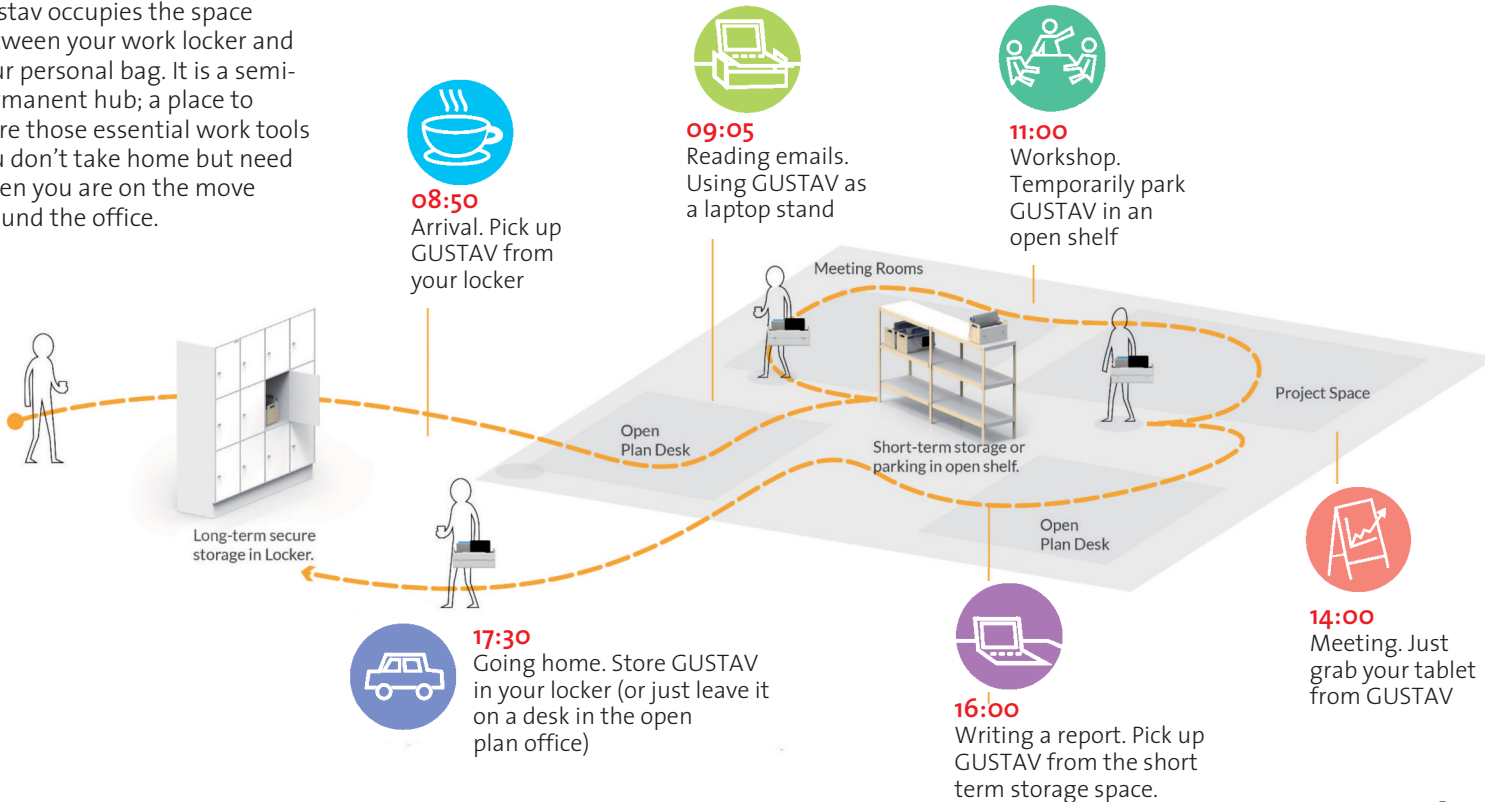

Gustav is there for you to store and move around all the stuff you need and love. The activity-based worker's new best friend.

The simple design invites you to personalise your Gustav.

Gustav[®]

Make any space your space.

Designed for people in agile offices.

Easy to move around the office.
Packs up in seconds.

Laptop stand.
Enables an ergonomically correct
posture in the office or at home.

Simply park Gustav in a locker.
Award-winning design.
Make any space your space.

Friendly. Combining the warmth of real wood with minimalistic white elements gives Gustav its friendly look – a welcome contrast to many traditional office environments.

As small as possible, but big enough to fit all essential tools and belongings. The product size is optimised so Gustav fits easily in a standard locker.

Everything. Anytime. Anywhere.

Gustav occupies the space between your work locker and your personal bag. It is a semi-permanent hub; a place to store those essential work tools you don't take home but need when you are on the move around the office.