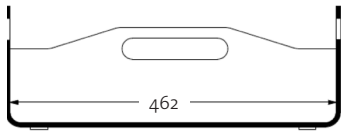

Custom branding

Laser cut engraved custom branding

Ergonomic. Laptop stand for 13" and 15" laptops.

Gustav fits everything inside.

Gustav Product Features

	Original	Studio	Lounger
Reference Image			
Standard Size External	(L) 410 x (W) 180 x (H) 174mm	(L) 410 x (W) 192 x (H) 164mm	(L) 410 x (W) 180 x (H) 110mm
Standard Length Internal	(L internal) 396mm	(L internal) 396 mm	(L internal) 396 mm
Standard Weight	1.3 kg	1.2 kg	0.9 kg
XL Size External	(L) 476 x (W) 200 x (H) 174mm	(L) 476 x (W) 200 x (H) 174mm	<i>Not standard model</i>
XL Length Internal	(L internal) 462mm	(L internal) 462 mm	<i>Details upon request</i>
XL Weight	1.5 kg	1.4 kg	
Compact Size External	(L) 380 x (W) 180 x (H) 174mm	<i>Not standard model</i>	<i>Not standard model</i>
Compact Length Internal	(L internal) 366mm	<i>Details upon request</i>	<i>Details upon request</i>
Compact Weight	1.25 kg		
Laptop Stand	✓	✗	✗
Accessories			
Pencil holder	✓	✓	✓
Felt handle	✓	✓	✗
Organising panel	✓	Optional	✗
Business card holder	Optional	Optional	Optional
Origin	Designed in New Zealand / Made in EU, Greece / Shipped from EU		

Gustav Standard Dimensions

Original

Studio

Lounger

Gustav XL & Compact Dimensions

Original XL

Studio XL

Original Compact