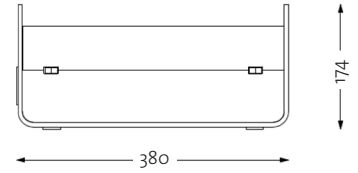

Gustav Standard Dimensions

Original

Studio

Lounger

Gustav XL & Compact Dimensions

Original XL

Studio XL

Original Compact