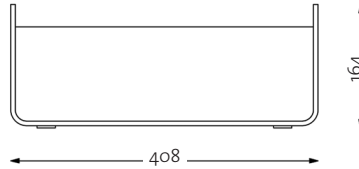

Custom branding

Laser cut engraved custom branding

Ergonomic. Laptop stand for 13" and 15" laptops.

Gustav fits everything inside.

Gustav Product Features

	Original	Studio	Lounger
Reference Image			
Standard Size External	(L) 410 x (W) 180 x (H) 174mm	(L) 410 x (W) 192 x (H) 164mm	(L) 410 x (W) 180 x (H) 110mm
Standard Length Internal	(L internal) 396mm	(L internal) 396 mm	(L internal) 396 mm
Standard Weight	1.3 kg	1.2 kg	0.9 kg
XL Size External	(L) 476 x (W) 200 x (H) 174mm	(L) 476 x (W) 200 x (H) 174mm	<i>Not standard model</i>
XL Length Internal	(L internal) 462mm	(L internal) 462 mm	<i>Details upon request</i>
XL Weight	1.5 kg	1.4 kg	
Compact Size External	(L) 380 x (W) 180 x (H) 174mm	<i>Not standard model</i>	<i>Not standard model</i>
Compact Length Internal	(L internal) 366mm	<i>Details upon request</i>	<i>Details upon request</i>
Compact Weight	1.25 kg		
Laptop Stand	✓	✗	✗
Accessories			
Pencil holder	✓	✓	✓
Felt handle	✓	✓	✗
Organising panel	✓	Optional	✗
Business card holder	Optional	Optional	Optional
Origin	Designed in New Zealand / Made in EU, Greece / Shipped from EU		

Gustav Standard Dimensions

Original

Studio

Lounger

Gustav XL & Compact Dimensions

Original XL

Studio XL

Original Compact