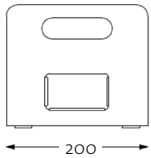

Custom branding

Laser cut engraved custom branding

Ergonomic. Laptop stand for 13" and 15" laptops.

Gustav fits everything inside.

Gustav Product Features

	Original	Studio	Lounger
Reference Image			
Standard Size External	(L) 410 x (W) 180 x (H) 174mm	(L) 410 x (W) 192 x (H) 164mm	(L) 410 x (W) 180 x (H) 110mm
Standard Length Internal	(L internal) 396mm	(L internal) 396 mm	(L internal) 396 mm
Standard Weight	1.3 kg	1.2 kg	0.9 kg
XL Size External	(L) 476 x (W) 200 x (H) 174mm	(L) 476 x (W) 200 x (H) 174mm	<i>Not standard model</i>
XL Length Internal	(L internal) 462mm	(L internal) 462 mm	<i>Details upon request</i>
XL Weight	1.5 kg	1.4 kg	
Compact Size External	(L) 380 x (W) 180 x (H) 174mm	<i>Not standard model</i>	<i>Not standard model</i>
Compact Length Internal	(L internal) 366mm	<i>Details upon request</i>	<i>Details upon request</i>
Compact Weight	1.25 kg		
Laptop Stand	✓	✗	✗
Accessories			
Pencil holder	✓	✓	✓
Felt handle	✓	✓	✗
Organising panel	✓	Optional	✗
Business card holder	Optional	Optional	Optional
Origin	Designed in New Zealand / Made in EU, Greece / Shipped from EU		

Gustav Standard Dimensions

Original

Studio

Lounger

Gustav XL & Compact Dimensions

Original XL

Studio XL

Original Compact