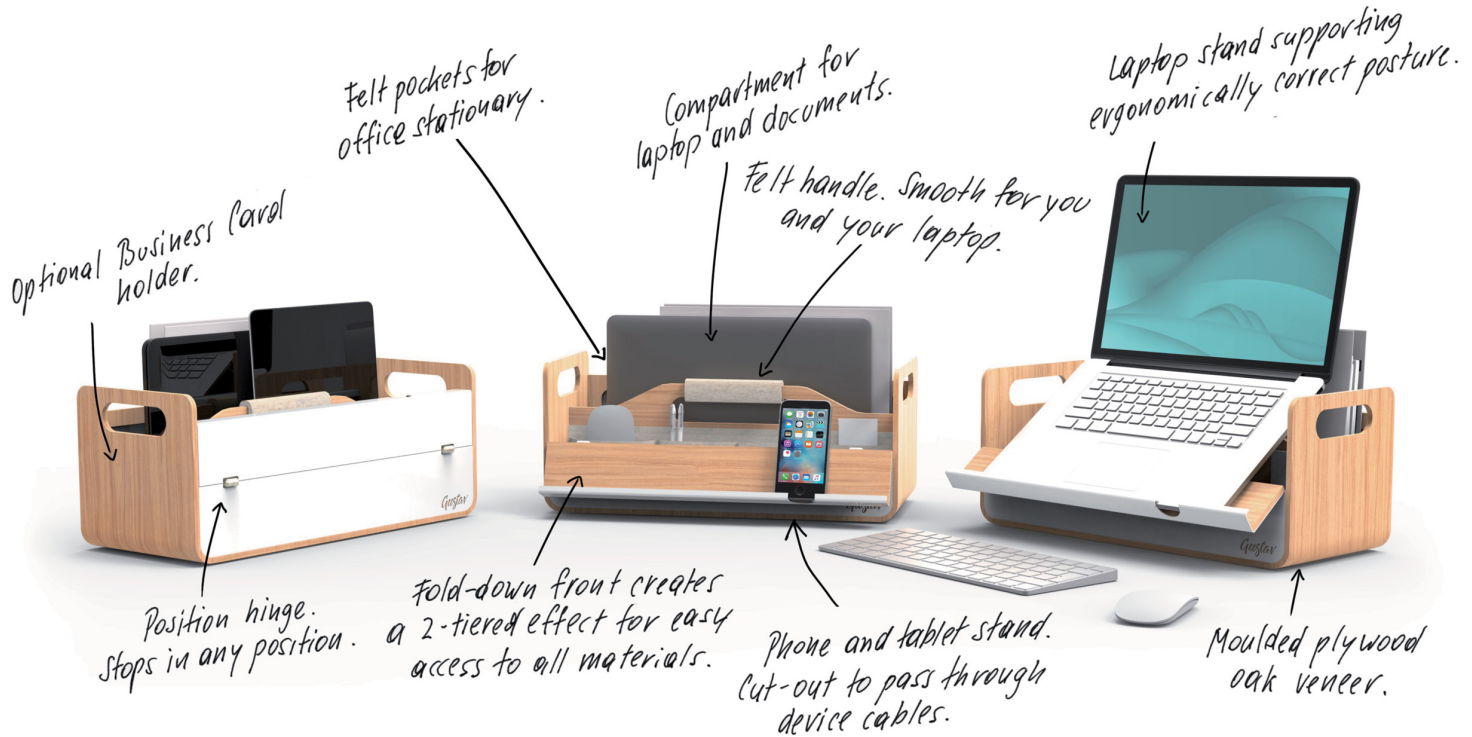

Custom branding

Laser cut engraved custom branding

Ergonomic. Laptop stand for 13" and 15" laptops.

Gustav fits everything inside.

Gustav Product Features

	Original	Studio	Lounger
Reference Image			
Standard Size External	(L) 410 x (W) 180 x (H) 174mm	(L) 410 x (W) 192 x (H) 164mm	(L) 410 x (W) 180 x (H) 110mm
Standard Length Internal	(L internal) 396mm	(L internal) 396 mm	(L internal) 396 mm
Standard Weight	1.3 kg	1.2 kg	0.9 kg
XL Size External	(L) 476 x (W) 200 x (H) 174mm	(L) 476 x (W) 200 x (H) 174mm	<i>Not standard model</i>
XL Length Internal	(L internal) 462mm	(L internal) 462 mm	<i>Details upon request</i>
XL Weight	1.5 kg	1.4 kg	
Compact Size External	(L) 380 x (W) 180 x (H) 174mm	<i>Not standard model</i>	<i>Not standard model</i>
Compact Length Internal	(L internal) 366mm	<i>Details upon request</i>	<i>Details upon request</i>
Compact Weight	1.25 kg		
Laptop Stand	✓	✗	✗
Accessories			
Pencil holder	✓	✓	✓
Felt handle	✓	✓	✗
Organising panel	✓	Optional	✗
Business card holder	Optional	Optional	Optional
Origin	Designed in New Zealand / Made in EU, Greece / Shipped from EU		