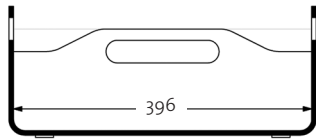

Custom branding

Laser cut engraved custom branding

Ergonomic. Laptop stand for 13" and 15" laptops.

Gustav fits everything inside.

Gustav Product Features

	Original	Studio	Lounger
Reference Image			
Standard Size External	(L) 410 x (W) 180 x (H) 174mm	(L) 410 x (W) 192 x (H) 164mm	(L) 410 x (W) 180 x (H) 110mm
Standard Length Internal	(L internal) 396mm	(L internal) 396 mm	(L internal) 396 mm
Standard Weight	1.3 kg	1.2 kg	0.9 kg
XL Size External	(L) 476 x (W) 200 x (H) 174mm	(L) 476 x (W) 200 x (H) 174mm	<i>Not standard model</i>
XL Length Internal	(L internal) 462mm	(L internal) 462 mm	<i>Details upon request</i>
XL Weight	1.5 kg	1.4 kg	
Compact Size External	(L) 380 x (W) 180 x (H) 174mm	<i>Not standard model</i>	<i>Not standard model</i>
Compact Length Internal	(L internal) 366mm	<i>Details upon request</i>	<i>Details upon request</i>
Compact Weight	1.25 kg		
Laptop Stand	✓	✗	✗
Accessories			
Pencil holder	✓	✓	✓
Felt handle	✓	✓	✗
Organising panel	✓	Optional	✗
Business card holder	Optional	Optional	Optional
Origin	Designed in New Zealand / Made in EU, Greece / Shipped from EU		

Gustav Standard Dimensions

Original

Studio

Lounger

Gustav XL & Compact Dimensions

Original XL

Studio XL

Original Compact