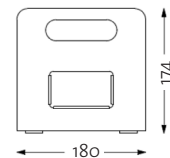

Custom branding

Laser cut engraved custom branding

Ergonomic. Laptop stand for 13" and 15" laptops.

Gustav fits everything inside.

Gustav Product Features

	Original	Studio	Lounger
Reference Image			
Standard Size External	(L) 410 x (W) 180 x (H) 174mm	(L) 410 x (W) 192 x (H) 164mm	(L) 410 x (W) 180 x (H) 110mm
Standard Length Internal	(L internal) 396mm	(L internal) 396 mm	(L internal) 396 mm
Standard Weight	1.3 kg	1.2 kg	0.9 kg
XL Size External	(L) 476 x (W) 200 x (H) 174mm	(L) 476 x (W) 200 x (H) 174mm	<i>Not standard model</i>
XL Length Internal	(L internal) 462mm	(L internal) 462 mm	<i>Details upon request</i>
XL Weight	1.5 kg	1.4 kg	
Compact Size External	(L) 380 x (W) 180 x (H) 174mm	<i>Not standard model</i>	<i>Not standard model</i>
Compact Length Internal	(L internal) 366mm	<i>Details upon request</i>	<i>Details upon request</i>
Compact Weight	1.25 kg		
Laptop Stand	✓	✗	✗
Accessories			
Pencil holder	✓	✓	✓
Felt handle	✓	✓	✗
Organising panel	✓	Optional	✗
Business card holder	Optional	Optional	Optional
Origin	Designed in New Zealand / Made in EU, Greece / Shipped from EU		

Gustav Standard Dimensions

Original

Studio

Lounger

Gustav XL & Compact Dimensions

Original XL

Studio XL

Original Compact