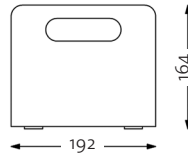

Custom branding

Laser cut engraved custom branding

Ergonomic. Laptop stand for 13" and 15" laptops.

Gustav fits everything inside.

Gustav Product Features

	Original	Studio	Lounger
Reference Image			
Standard Size External	(L) 410 x (W) 180 x (H) 174mm	(L) 410 x (W) 192 x (H) 164mm	(L) 410 x (W) 180 x (H) 110mm
Standard Length Internal	(L internal) 396mm	(L internal) 396 mm	(L internal) 396 mm
Standard Weight	1.3 kg	1.2 kg	0.9 kg
XL Size External	(L) 476 x (W) 200 x (H) 174mm	(L) 476 x (W) 200 x (H) 174mm	<i>Not standard model</i>
XL Length Internal	(L internal) 462mm	(L internal) 462 mm	<i>Details upon request</i>
XL Weight	1.5 kg	1.4 kg	
Compact Size External	(L) 380 x (W) 180 x (H) 174mm	<i>Not standard model</i>	<i>Not standard model</i>
Compact Length Internal	(L internal) 366mm	<i>Details upon request</i>	<i>Details upon request</i>
Compact Weight	1.25 kg		
Laptop Stand	✓	✗	✗
Accessories			
Pencil holder	✓	✓	✓
Felt handle	✓	✓	✗
Organising panel	✓	Optional	✗
Business card holder	Optional	Optional	Optional
Origin	Designed in New Zealand / Made in EU, Greece / Shipped from EU		

Gustav Standard Dimensions

Original

Studio

Lounger

Gustav XL & Compact Dimensions

Original XL

Studio XL

Original Compact