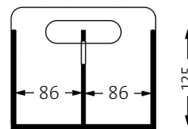

Custom branding

Laser cut engraved custom branding

Ergonomic. Laptop stand for 13" and 15" laptops.

Gustav fits everything inside.

Gustav Product Features

	Original	Studio	Lounger
Reference Image			
Standard Size External	(L) 410 x (W) 180 x (H) 174mm	(L) 410 x (W) 192 x (H) 164mm	(L) 410 x (W) 180 x (H) 110mm
Standard Length Internal	(L internal) 396mm	(L internal) 396 mm	(L internal) 396 mm
Standard Weight	1.3 kg	1.2 kg	0.9 kg
XL Size External	(L) 476 x (W) 200 x (H) 174mm	(L) 476 x (W) 200 x (H) 174mm	<i>Not standard model</i>
XL Length Internal	(L internal) 462mm	(L internal) 462 mm	<i>Details upon request</i>
XL Weight	1.5 kg	1.4 kg	
Compact Size External	(L) 380 x (W) 180 x (H) 174mm	<i>Not standard model</i>	<i>Not standard model</i>
Compact Length Internal	(L internal) 366mm	<i>Details upon request</i>	<i>Details upon request</i>
Compact Weight	1.25 kg		
Laptop Stand	✓	✗	✗
Accessories			
Pencil holder	✓	✓	✓
Felt handle	✓	✓	✗
Organising panel	✓	Optional	✗
Business card holder	Optional	Optional	Optional
Origin	Designed in New Zealand / Made in EU, Greece / Shipped from EU		

Gustav Standard Dimensions

Original

Studio

Lounger

Gustav XL & Compact Dimensions

Original XL

Studio XL

Original Compact