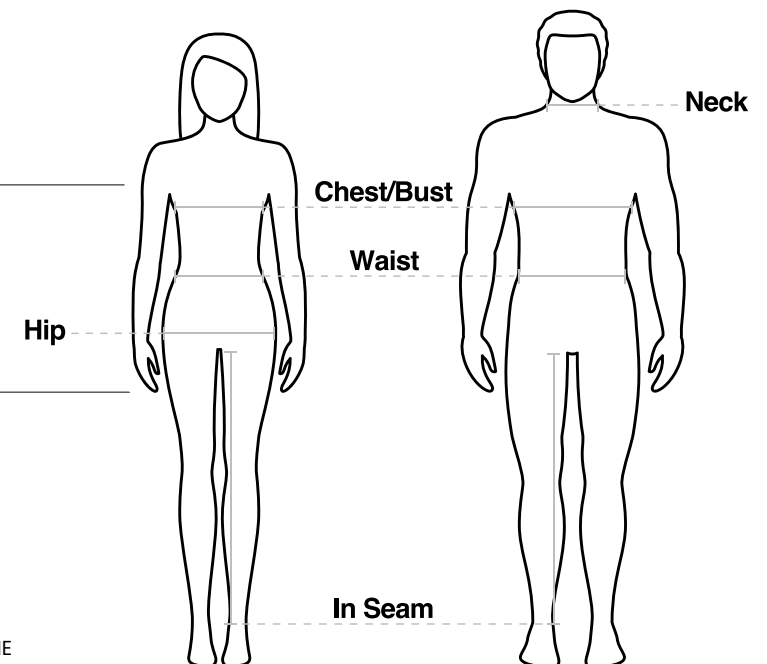

Size Guide.

Adults Singlet.

SIZE	XS	S	M	L	XL	2XL	3XL	4XL	5XL
1/2 CHEST (CM)	46.5	49	51.5	54	56.5	59	64	66.5	69

Adults Tees.

SIZE	S	M	L	XL	2XL	3XL	4XL	5XL
1/2 CHEST (CM)	52	54.5	57	59.5	62	67	69.5	70.5

Adults Hoodies.

SIZE	XS	S	M	L	XL	2XL	3XL
1/2 CHEST (CM)	54.5	57	59.5	62	64.5	67	69.5

Kids Tees.

SIZE	2	4	6	8	10	12	14	16	18
1/2 CHEST (CM)	33	36	39	42	44.5	47	49.5	52	54.5

Kids Hoodies.

SIZE	2	4	6	8	10	12	14	16
1/2 CHEST (CM)	38	40	42	44	46	48	50	52

FOR APPROXIMATE SIZING, TAKE ONE OF YOUR OWN SIMILAR GARMENTS, LAY IT FLAT, THEN MEASURE WHERE INDICATED. COMPARE TO THE ABOVE TABLE TO FIND THE CLOSEST MATCH. MEASUREMENTS ARE A GUIDE ONLY AND SUBJECT TO STANDARD INDUSTRY TOLERANCES.