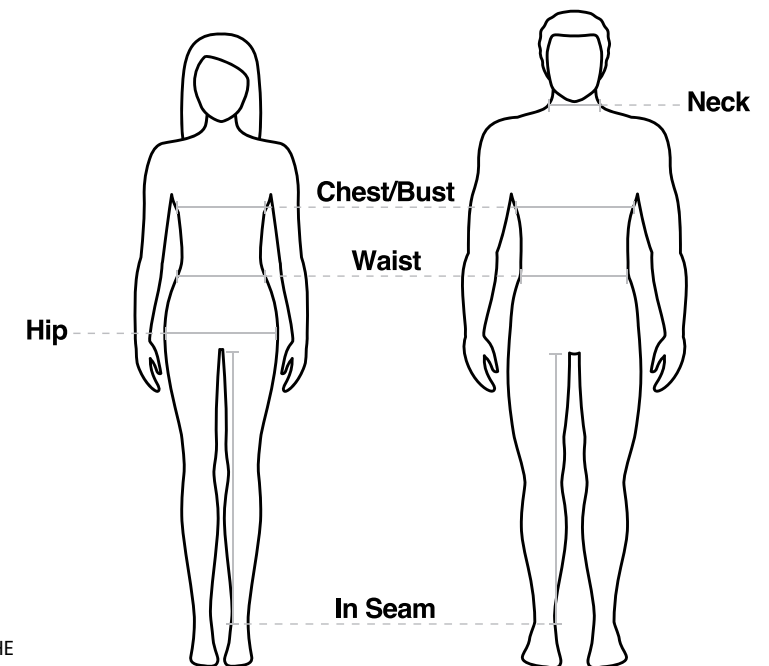

× Size Guide.

Adults Hoodie.

SIZE	XS	S	M	L	XL	2XL	3XL	5XL
1/2 CHEST (CM)	54.5	56	58.5	61	63.5	66	71	76

Kids Hoodie.

SIZE	4	6	8	10	12	14	16
1/2 CHEST (CM)	41	43	45	47	49	51	53

Singlet.

SIZE	S	M	L	XL	2XL	3XL	5XL
1/2 CHEST (CM)	51	53.5	56	58.5	61	63.5	68.5

Polo.

SIZE	S	M	L	XL	2XL	3XL	5XL
1/2 CHEST (CM)	53	55.5	58	60.5	63	68	73

Jacket.

SIZE	S	M	L	XL	2XL	3XL	5XL
1/2 CHEST (CM)	60	62.5	65	67.5	70	72.5	77.5

Shorts.

SIZE	S	M	L	XL	2XL	3XL	4XL
WAIST (CM)	72	75	78	81	84	87	90

FOR APPROXIMATE SIZING, TAKE ONE OF YOUR OWN SIMILAR GARMENTS, LAY IT FLAT, THEN MEASURE WHERE INDICATED. COMPARE TO THE ABOVE TABLE TO FIND THE CLOSEST MATCH. MEASUREMENTS ARE A GUIDE ONLY AND SUBJECT TO STANDARD INDUSTRY TOLERANCES.

Size Guide.

Track Pants.

SIZE	S	M	L	XL	2XL	3XL	5XL
WAIST (CM)	81	86	92	98	104	110	122

FOR APPROXIMATE SIZING, TAKE ONE OF YOUR OWN SIMILAR GARMENTS, LAY IT FLAT, THEN MEASURE WHERE INDICATED. COMPARE TO THE ABOVE TABLE TO FIND THE CLOSEST MATCH. MEASUREMENTS ARE A GUIDE ONLY AND SUBJECT TO STANDARD INDUSTRY TOLERANCES.