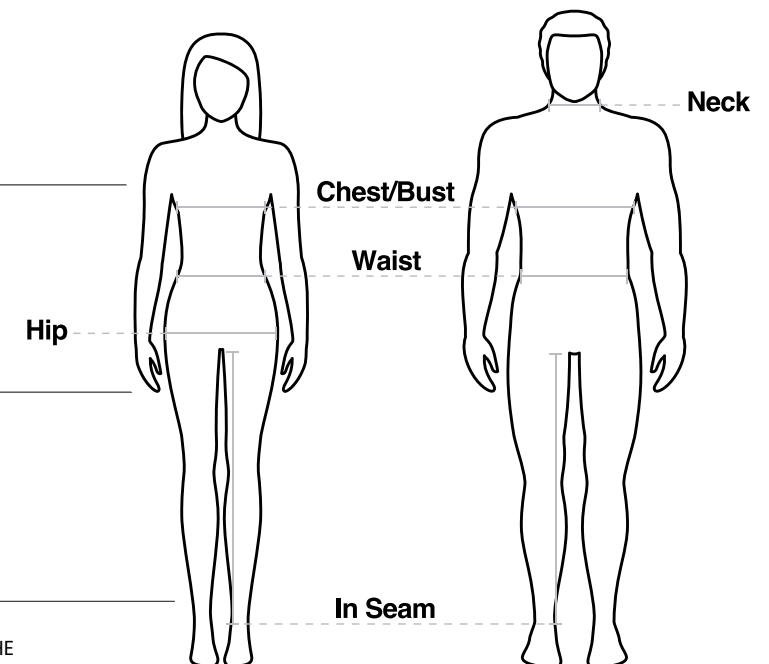

× Size Guide.

Adults Hoodie.

SIZE	XS	S	M	L	XL	2XL	3XL	5XL
1/2 CHEST (CM)	54.5	56	58.5	61	63.5	66	71	76

Kids Hoodie.

SIZE	4	6	8	10	12	14	16
1/2 CHEST (CM)	41	43	45	47	49	51	53

Singlet.

SIZE	S	M	L	XL	2XL	3XL	5XL
1/2 CHEST (CM)	51	53.5	56	58.5	61	63.5	68.5

Polo.

SIZE	S	M	L	XL	2XL	3XL	5XL
1/2 CHEST (CM)	53	55.5	58	60.5	63	68	73

Jacket.

SIZE	S	M	L	XL	2XL	3XL	5XL
1/2 CHEST (CM)	60	62.5	65	67.5	70	72.5	77.5

Shorts.

SIZE	S	M	L	XL	2XL	3XL	4XL
WAIST (CM)	72	75	78	81	84	87	90

FOR APPROXIMATE SIZING, TAKE ONE OF YOUR OWN SIMILAR GARMENTS, LAY IT FLAT, THEN MEASURE WHERE INDICATED. COMPARE TO THE ABOVE TABLE TO FIND THE CLOSEST MATCH. MEASUREMENTS ARE A GUIDE ONLY AND SUBJECT TO STANDARD INDUSTRY TOLERANCES.

Size Guide.

Track Pants.

SIZE	S	M	L	XL	2XL	3XL	5XL
WAIST (CM)	81	86	92	98	104	110	122

FOR APPROXIMATE SIZING, TAKE ONE OF YOUR OWN SIMILAR GARMENTS, LAY IT FLAT, THEN MEASURE WHERE INDICATED. COMPARE TO THE ABOVE TABLE TO FIND THE CLOSEST MATCH. MEASUREMENTS ARE A GUIDE ONLY AND SUBJECT TO STANDARD INDUSTRY TOLERANCES.