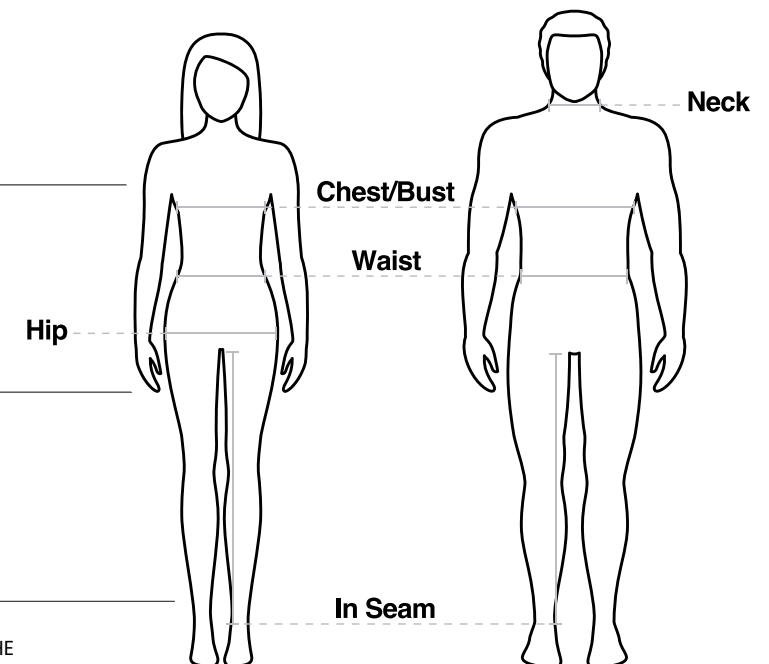

## Kids Singlet.

SIZE	6	8	10	12	14
1/2 CHEST (CM)	35	37	40	42	45

## Mens Singlet.

SIZE	XS	S	M	L	XL	2XL	3XL	5XL
1/2 CHEST (CM)	47	50	52	55	57	60	64	72

## Kids Shorts.

SIZE	6	8	10	12	14
WAIST (CM)	57	61	65	69	73

## Mens Shorts.

SIZE	S	M	L	XL	2XL	3XL	5XL
WAIST (CM)	81	86	92	98	104	110	122

FOR APPROXIMATE SIZING, TAKE ONE OF YOUR OWN SIMILAR GARMENTS, LAY IT FLAT, THEN MEASURE WHERE INDICATED. COMPARE TO THE ABOVE TABLE TO FIND THE CLOSEST MATCH. MEASUREMENTS ARE A GUIDE ONLY AND SUBJECT TO STANDARD INDUSTRY TOLERANCES.