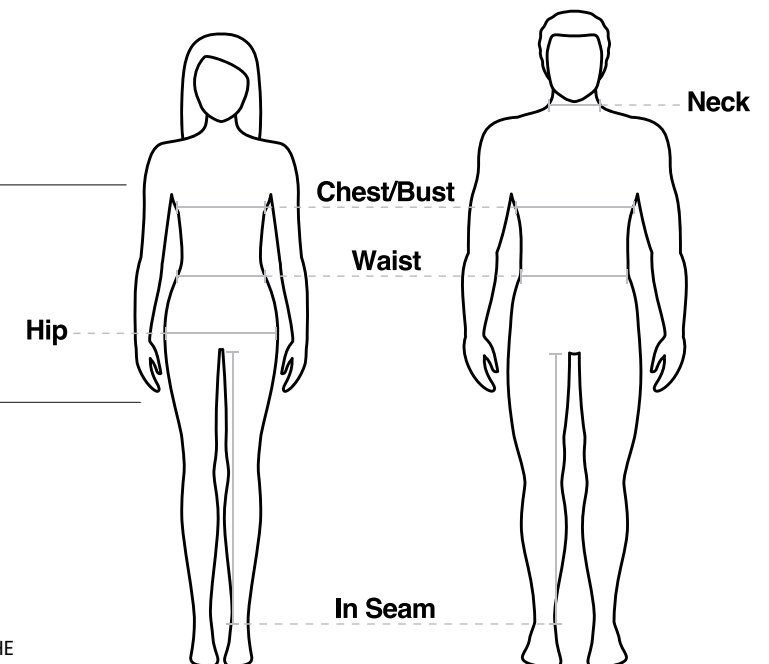

## Mens Tee.

SIZE	XS	S	M	L	XL	2XL	3XL	4XL	5XL
WIDTH (CM)	43	47	52	56.5	61	64	68	75	80

## Hoodie.

SIZE	XS	S	M	L	XL	2XL	3XL	4XL	5XL
WIDTH (CM)	49	52	55	58	61	64	67	70	73

## Black (Relax) Crew.

SIZE	XS	S	M	L	XL	2XL	3XL	4XL	5XL
WIDTH (CM)	54	57	60	63	66	69	72	75	78

## Army (Premium) Crew.

SIZE	XS	S	M	L	XL	2XL	3XL
WIDTH (CM)	48	51	54	57	60	63	66

FOR APPROXIMATE SIZING, TAKE ONE OF YOUR OWN SIMILAR GARMENTS, LAY IT FLAT, THEN MEASURE WHERE INDICATED. COMPARE TO THE ABOVE TABLE TO FIND THE CLOSEST MATCH. MEASUREMENTS ARE A GUIDE ONLY AND SUBJECT TO STANDARD INDUSTRY TOLERANCES.