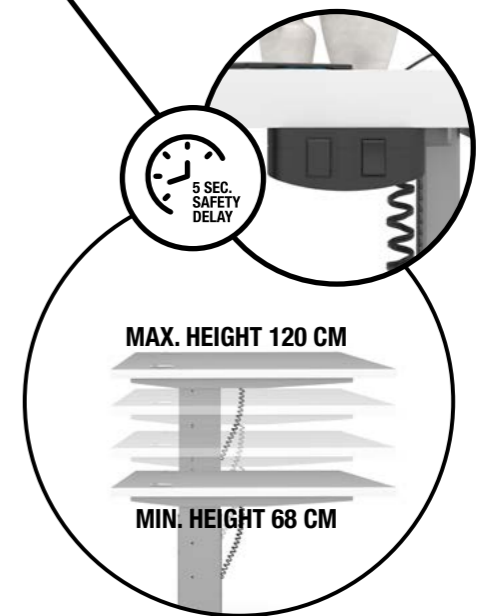

80402 Desk top
for 80437, 80448
150.1 x 80.1 x 75 cm
59.1 x 31.5 x 29.6"
Colours: 49 - 61 - ak

**COMBINE WITH YOUR
FAVORITE LEGS**

80437 2 End legs or 80448 Height adjustable legs

80448 Height adjustable legs
(220 V) for 80402, 80474
125 x 70 x 66.5 cm
49.2 x 27.6 x 26.2"
Colours: 03 - 49

80474 Desk top
for 80448
180 x 90 x 68.5 cm
70.9 x 35.4 x 27"
Colour: 49

80400/318 Desk combination

Colour ak49

Colour 6149

80418 Mobile file cabinet

48.2 x 49.1 x 68.2 cm

19 x 19.3 x 26.9"

Colours: 49 - 61 - ak