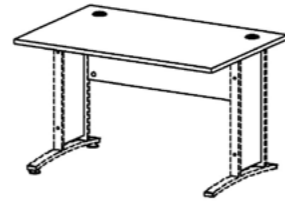

80403 Desk top w/modesty panel

for 80437

120.1 x 80.1 x 75 cm

47.3 x 31.5 x 29.5"

Colours: 49 - 61 - ak