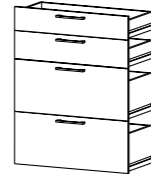

80420 Bookcase

89.2 x 40.1 x 186 cm
35.1 x 15.8 x 73.2"
Colours: 49 - 61 - ak

80423 Bookcase

89.2 x 40.1 x 113.4 cm
35.1 x 15.8 x 44.6"
Colours: 49 - 61 - ak

FRONTS

80425 2 Drawers and 2 Doors

for 80420, 80421, 80423
83.7 x 36.5 x 105.4 cm
33 x 14.4 x 41.5"
Colours: 49 - 61 - ak