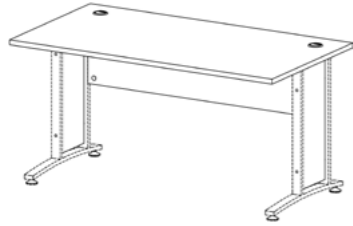

Colour 49

80423 Bookcase

89.2 x 40.1 x 113.4 cm

35.1 x 15.8 x 44.6"

Colours: 49 - 61 - ak

Colour ak

DESK TOPS AND LEGS

80402 Desk top w/modesty panel