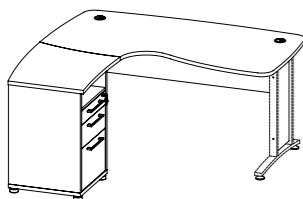

2 x 26.8 x 28.3"

Colours: 03 - 49

80438 2 Corner legs

for 80402, 80403

5.6 x 60 x 72 cm

2.2 x 23.6 x 28.3"

Colours: 03 - 49

80448 Height adjustable legs

(220 V) for 80402, 80474

125 x 70 x 66.5 cm

49.2 x 27.6 x 26.2"

Colours: 03 - 49

DESKS, MOBILE CABINETS AND ACCESSORIES

80410 Corner desk

with cabinet, for 80437
159 x 150.4 x 75.4 cm
62.6 x 59.2 x 29.7"
Colours: ak - 49