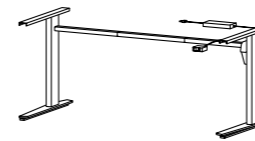

2 x 26.8 x 28.3"

Colours: 03 - 49

80438 2 Corner legs

for 80402, 80403

5.6 x 60 x 72 cm

2.2 x 23.6 x 28.3"

Colours: 03 - 49

80448 Height adjustable legs