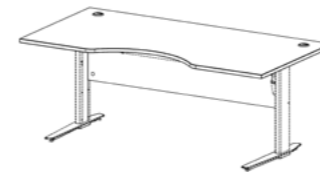

for 80437, 80448

150.1 x 80.1 x 75 cm

59.1 x 31.5 x 29.6"

Colours: 49 - 61 - ak

80403 Desk top w/modesty panel

for 80437

120.1 x 80.1 x 75 cm

47.3 x 31.5 x 29.5"

Colours: 49 - 61 - ak

80474 Desk top

for 80448

180 x 90 x 68.5 cm

70.9 x 35.4 x 27"

Colours: 49

80458 Corner desk top

with supporting leg (80439)