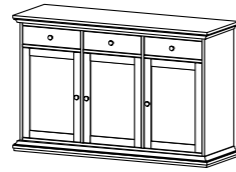

## SIDEBOARDS

**79852 Sideboard**

98.8 x 46.1 x 91.7 cm

38.9 x 18.1 x 36.1"

Colour: 49

**77824 Sideboard**

143.7 x 46.1 x 91.7 cm

56.6 x 18.1 x 36.1"

Colours: 4949 + igig

**77826 Sideboard**

188.6 x 46.1 x 91.7 cm

74.3 x 18.1 x 36.1"

Colours: 4949 + igig

**77828 Sideboard**

143.7 x 41.6 x 169 cm

56.6 x 16.4 x 66.5"