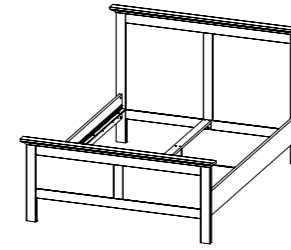

### 98018 Slats in pine

for 77801

90.3 x 199 x 1.5 cm

35.6 x 78.3 x 0.6"

### 77805 Storage drawer on castors

for 77801

99.5 x 90.4 x 23.3 cm

39.2 x 35.6 x 9.2"

Colour: 49