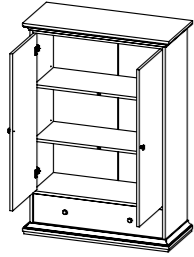

WARDROBES

75368 Wardrobe

96.2 x 41.6 x 138.3 cm

37.9 x 16.4 x 54.5"

Colours: 4949 - igig