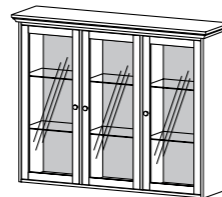

## CHINA CABINET AND BOOKCASES

**79862 China wall cabinet**

98.8 x 36.6 x 112.5 cm

38.9 x 14.4 x 44.3"

Colour: 49

**79863 China wall cabinet**

143.7 x 36.6 x 112.5 cm

56.6 x 14.4 x 44.3"