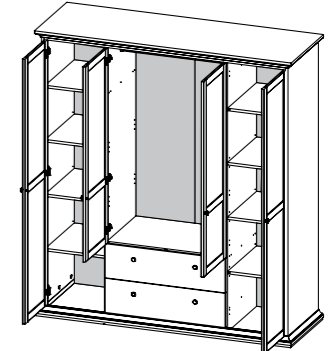

75369 Wardrobe

181.4 x 60.5 x 200.6 cm

71.4 x 23.8 x 79"

Colours: 4949 - 49ak - igig

COLOURS

49

White

ak

Oak structure

ig

Matt grey

Measurements indicated as width x depth x height

*for spring box mattresses (mounting on the wall). **Slats support 42 mm