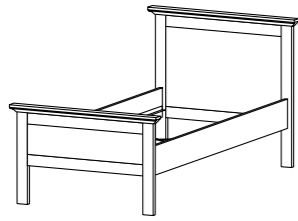

BEDS, DRAWER AND SLATS

77801 Bed** (EU)

108.6 x 210.8 x 100 cm

42.8 x 83 x 39.4"

inside measurements:

91 x 201 cm / 35.8 x 79.1"

Colours: 49 – 49ak – ig

98018 Slats in pine

for 77801

90.3 x 199 x 1.5 cm

35.6 x 78.3 x 0.6"