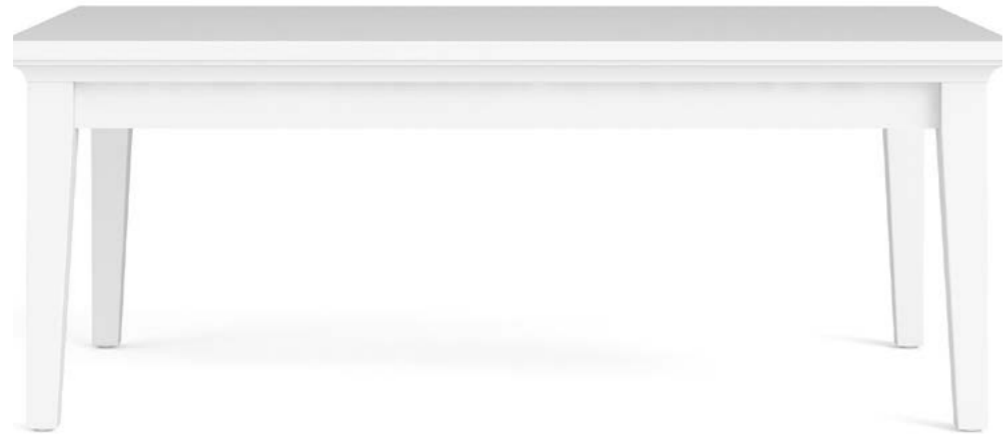

**79871 2 Extension leaves**

for 79870

95 x 96 x 2.5 cm

37.4 x 37.8 x 1"

Colour: 49

**DINING TABLE  
WITH EXTENSION**

The Paris coffee table brings its simple, cozy charm to any living room space needing a central hub to connect conversational furniture pieces.

**79872 Coffee table**

75 x 135 x 52.5 cm

29.5 x 53.1 x 20.7"

Colour: 49

**LIVING ROOM  
WITH COZY CHARM**