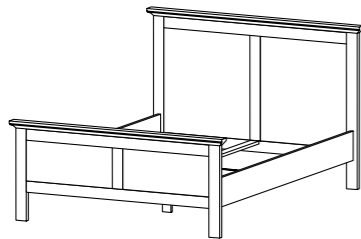

### 77802 Bed\*\* (EU)

158.1 x 200.8 x 110 cm

62.2 x 79.1 x 43.1"

inside measurements:

140.5 x 191 cm / 55.3 x 75.2"

Colours: 49 - ig