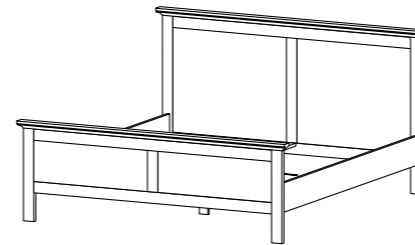

98003 Slats in pine

for 76701

139.8 x 200 x 1.5 cm

55 x 78.7 x 0.6"

76703 Bed** (EU)

199.1 x 210.8 x 110 cm

78.4 x 83 x 43.3"

inside measurements: 181 x 201 cm /

71.3 x 79.1"

Colours: 49 - ig

98005 Slats in pine

for 76703

180.8 x 200 x 1.5 cm

71.2 x 78.7 x 0.6"