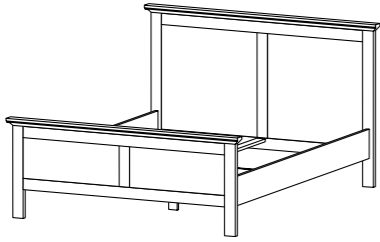

BEDS AND SLATS

76705 Bed (Queen Size)

171.6 x 212.8 x 110 cm
67.6 x 83.8 x 43.3"
inside measurements:
154 x 203 cm / 60.6 x 79.9"
Colours: 49

98008 Slats in pine

for 76705
153.6 x 200 x 1.5 cm
60.5 x 78.7 x 0.6"