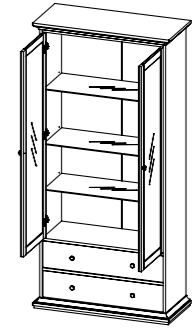

77829 China cabinet

96.2 x 41 x 220.8 cm

37.9 x 16.1 x 79.1"

Colours: 4949 - igig