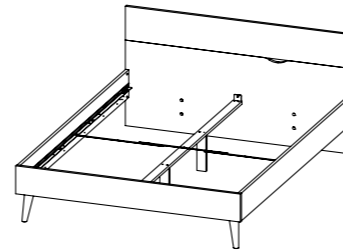

27.7 x 9.5 x 54.7"

Colour: 49ak

BEDS

*Slats support 42 mm

75378* Bed

145.3 x 207.4 x 83.7 cm
57.2 x 81.7 x 33"
Inside measurements:
140.5 x 201 cm / 55.3 x 79.1"
Colours: 49ak - 49gm

75380* Bed

186.3 x 207.4 x 83.7 cm
73.4 x 81.7 x 33"
Inside measurements:
181.5 x 201 cm / 71.5 x 79.1"
Colours: 49ak - 49gm