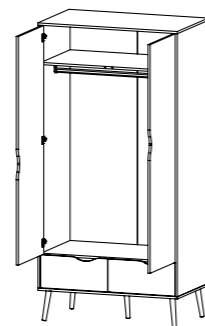

Colours: 49ak - 49gm - gmak

WARDROBE AND SHOE CABINET

75800* Wardrobe

98.6 x 58.1 x 200.1 cm

38.8 x 22.9 x 78.8"

Colours: 49ak

75396 Wardrobe

98.6 x 58.1 x 200.1 cm

38.8 x 22.9 x 78.8"

Colours: 49ak - 49gm - gmak

75468 Wardrobe

147.2 x 58.1 x 200.1 cm

58 x 22.9 x 78.8"

Colours: 49ak - gmak

41074 Shoe cabinet

70.4 x 24 x 138.8 cm