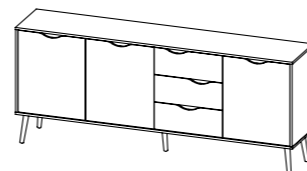

75462 China cabinet

98.7 x 39.1 x 200.1 cm
38.9 x 15.4 x 78.8"
Colour: 49ak

SIDEBOARDS AND TV-UNITS

75381 Sideboard

147.1 x 39.1 x 81.7 cm
57.9 x 15.4 x 32.2"
Colours: 49ak - 49gm

75387 Sideboard

98.6 x 39.1 x 81.7 cm
38.8 x 15.4 x 32.2"
Colours: 49ak - 49gm