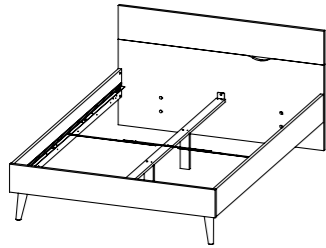

BEDS

*Slats support 42 mm

75378* Bed

145.3 x 207.4 x 83.7 cm
57.2 x 81.7 x 33"
Inside measurements:
140.5 x 201 cm / 55.3 x 79.1"
Colours: 49ak - 49gm