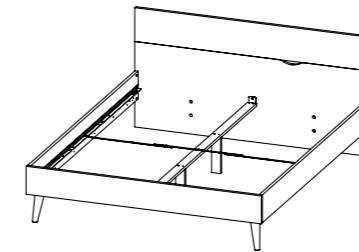

75379* Bed

166.3 x 207.4 x 83.7 cm
65.5 x 81.7 x 33"
Inside measurements:
161.5 x 201 cm / 63.6 x 79.1"
Colours: 49ak - 49gm - gmak