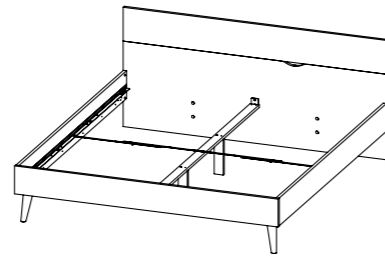

27.7 x 9.5 x 54.7"

Colour: 49ak

BEDS

*Slats support 42 mm

75378* Bed

145.3 x 207.4 x 83.7 cm
57.2 x 81.7 x 33"
Inside measurements:
140.5 x 201 cm / 55.3 x 79.1"
Colours: 49ak - 49gm

75380* Bed

186.3 x 207.4 x 83.7 cm
73.4 x 81.7 x 33"
Inside measurements:
181.5 x 201 cm / 71.5 x 79.1"
Colours: 49ak - 49gm