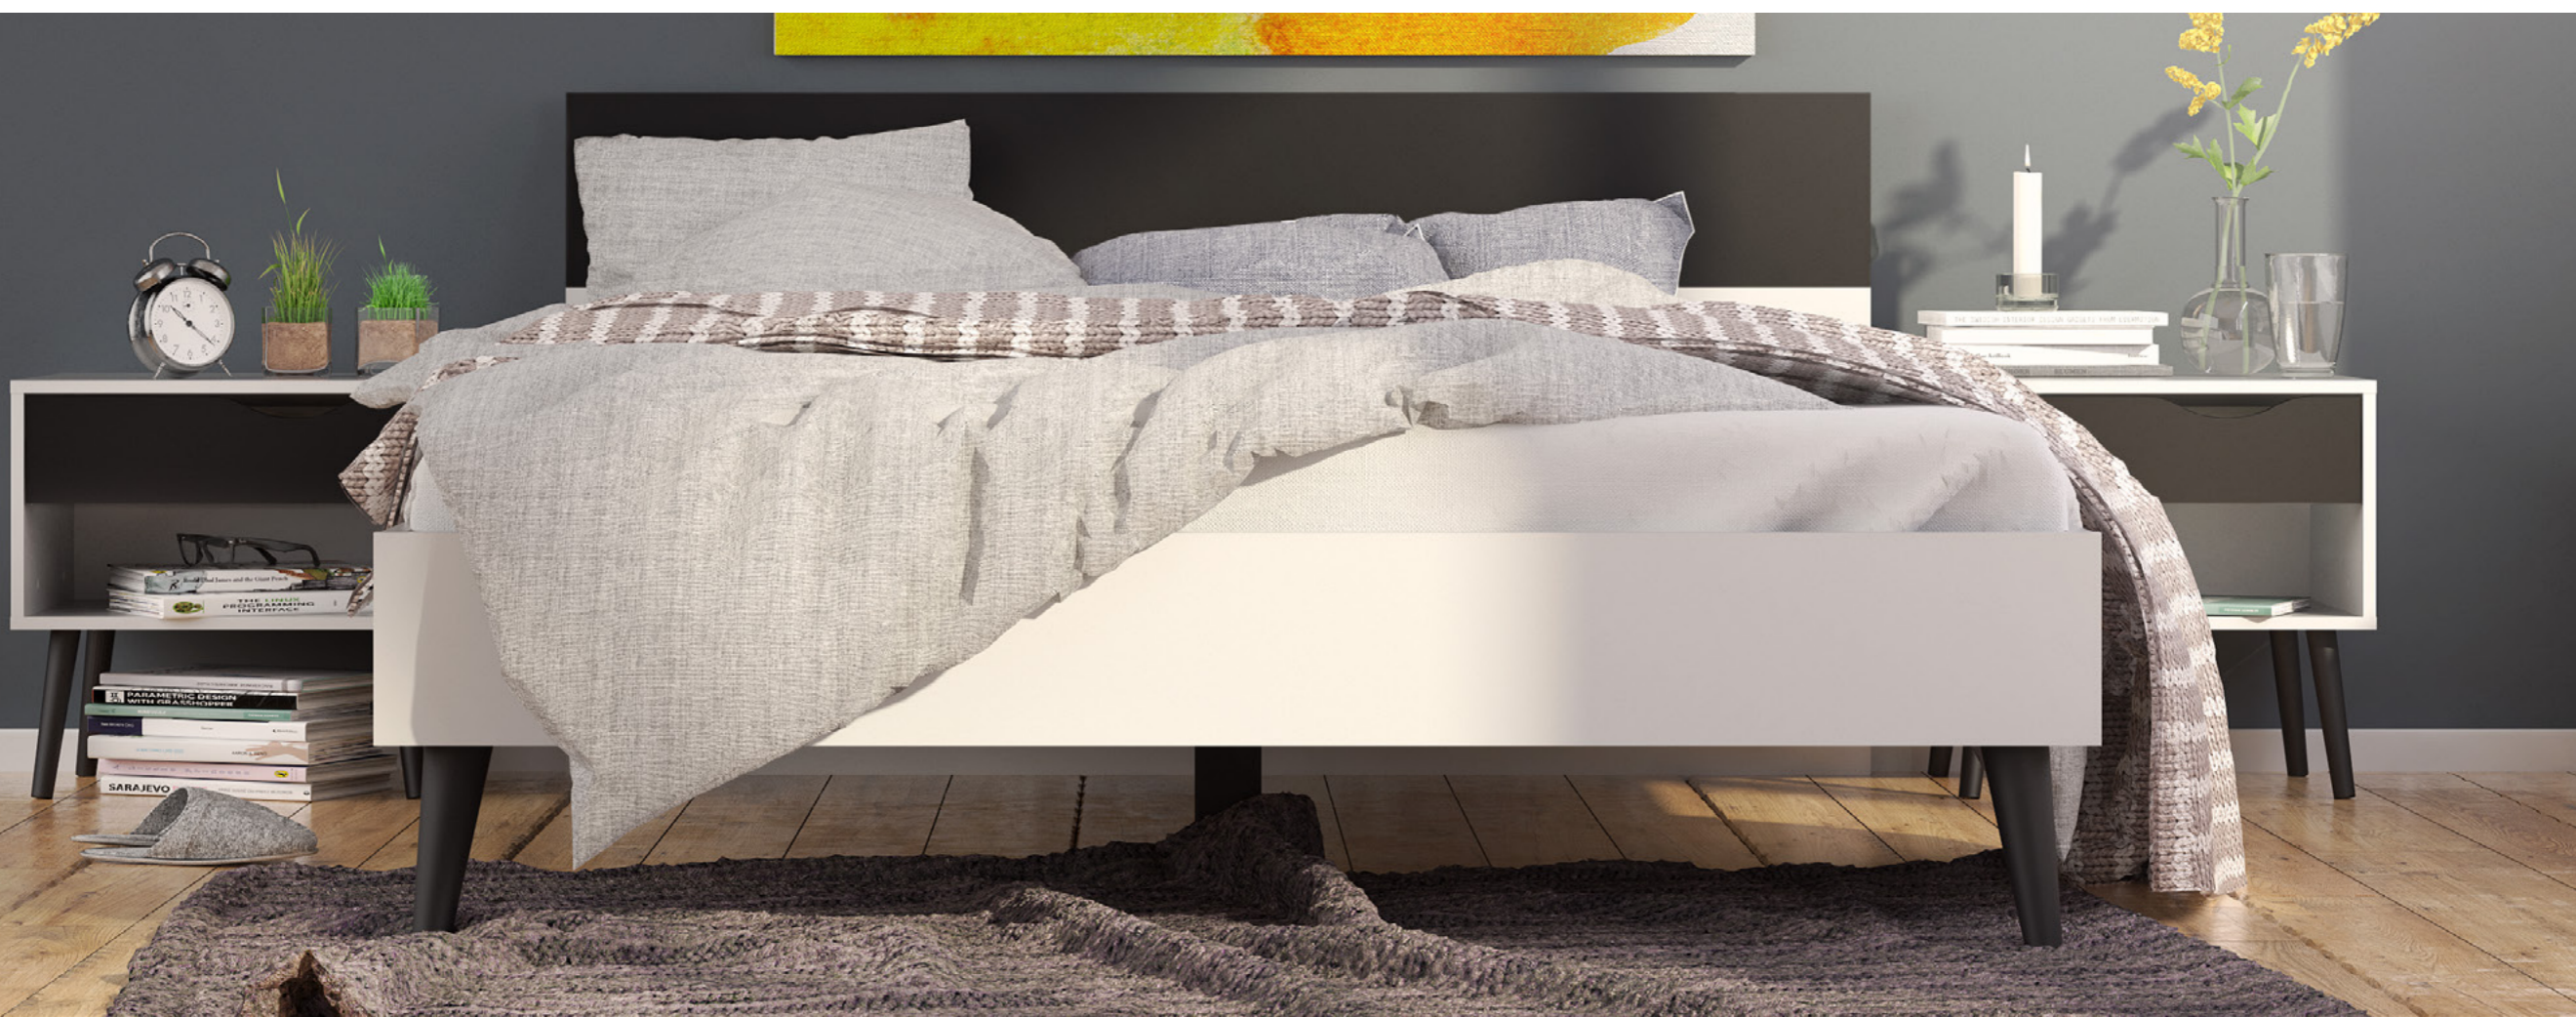

75379* Bed

166.3 x 207.4 x 83.7 cm

65.5 x 81.7 x 33"

Inside measurements:

161.5 x 201 cm / 63.6 x 79.1"

Colours: 49ak - 49gm - gmak