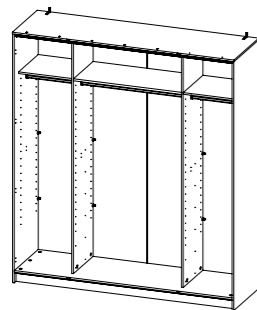

86150 Cabinet

147.2 x 58.1 x 219.7 cm

57.9 x 22.9 x 86.5"

Colour: go

86152 1 Bi-fold and 1 hinged door

146.7 x 1.5 x 218.4 cm

57.6 x 0.6 x 86"

Colour: go

86153 1 Bi-fold doors w. mirror

146.7 x 1.8 x 218.4 cm

57.6 x 0.7 x 86"

Colour: go mirror

CABINET AND 2 BI-FOLD DOORS

86151 Cabinet

195.7 x 58.1 x 219.7 cm

77 x 22.9 x 86.5"

Colour: go

86154 2 Bi-fold doors

195.3 x 1.5 x 218.4 cm

77 x 0.6 x 86"

Colour: go

86155 2 Bi-fold doors w. mirror

195.3 x 1.8 x 218.4 cm

77 x 0.7 x 86"

Colour: go mirror

DRAWERS AND SHELVES

86156 2 Drawers and 1 Shelf

95.5 x 45.9 x 41.5 cm

37.6 x 18.1 x 16.4"

Colour: 59

86157 2 Drawers and 1 Shelf

47 x 45.9 x 41.5 cm