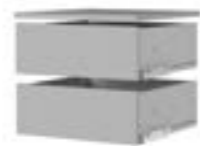

86157 2 Drawers and 1 Shelf