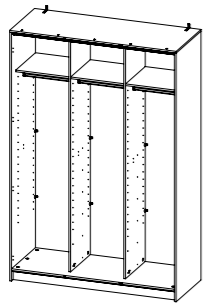

86151 Cabinet

86158 Shelves

82156 2 Drawers and 1 Shelf

86154 Doors

86155 Doors with mirror

86149/04 Combination. Colour gogo

86149/04 Combination. Colour gogo

CABINET AND 1 BI-FOLD AND 1 HINGED DOOR

86150 Cabinet

147.2 x 58.1 x 219.7 cm

57.9 x 22.9 x 86.5"

Colour: go

86152 1 Bi-fold and 1 hinged door

146.7 x 1.5 x 218.4 cm

57.6 x 0.6 x 86"

Colour: go

86153 1 Bi-fold doors w. mirror

146.7 x 1.8 x 218.4 cm

57.6 x 0.7 x 86"

Colour: go mirror

CABINET AND 2 BI-FOLD DOORS

86151 Cabinet

195.7 x 58.1 x 219.7 cm

77 x 22.9 x 86.5"

Colour: go

86154 2 Bi-fold doors

195.3 x 1.5 x 218.4 cm

77 x 0.6 x 86"

Colour: go

86155 2 Bi-fold doors w. mirror

195.3 x 1.8 x 218.4 cm

77 x 0.7 x 86"