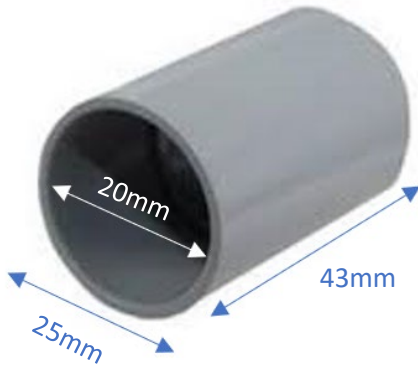

20mm PVC Coupling Plain Grey Conduit Electrical Cable Fitting

Colour:	Grey
SKU:	Coupling20
Material:	PVC
Dimensions	
Inner Diameter:	20mm
Outer Diameter:	25mm
Length:	43mm
Product Weight:	0.012kg

25mm PVC Coupling Plain Grey Conduit Electrical Cable Fitting

Colour:	Grey
SKU:	Coupling25
Material:	PVC
Dimensions	
Inner Diameter:	25mm
Outer Diameter:	29mm
Length:	48mm
Product Weight:	0.017kg

32mm PVC Coupling Plain Grey Conduit Electrical Cable Fitting

Colour:	Grey
SKU:	Coupling32
Material:	PVC
Dimensions	
Inner Diameter:	32mm
Outer Diameter:	37mm
Length:	58mm
Product Weight:	0.023kg

STAR SPARKY

 www.starsparky.com.au

 1300 996 996

40mm PVC Coupling Plain Grey Conduit Electrical Cable Fitting

Colour:	Grey
SKU:	Coupling40
Material:	PVC
Dimensions	
Inner Diameter:	40mm
Outer Diameter:	46mm
Length:	79mm
Product Weight:	0.05kg