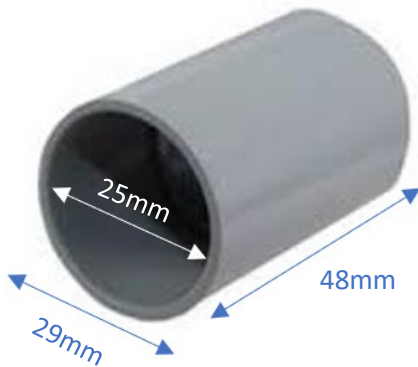

20mm PVC Coupling Plain Grey Conduit Electrical Cable Fitting

Colour:	Grey
SKU:	Coupling20
Material:	PVC
Dimensions	
Inner Diameter:	20mm
Outer Diameter:	25mm
Length:	43mm
Product Weight:	0.012kg

25mm PVC Coupling Plain Grey Conduit Electrical Cable Fitting

Colour:	Grey
SKU:	Coupling25
Material:	PVC
Dimensions	
Inner Diameter:	25mm
Outer Diameter:	29mm
Length:	48mm
Product Weight:	0.017kg

32mm PVC Coupling Plain Grey Conduit Electrical Cable Fitting

Colour:	Grey
SKU:	Coupling32
Material:	PVC
Dimensions	
Inner Diameter:	32mm
Outer Diameter:	37mm
Length:	58mm
Product Weight:	0.023kg

STAR SPARKY

 www.starsparky.com.au

 1300 996 996

40mm PVC Coupling Plain Grey Conduit Electrical Cable Fitting

Colour:	Grey
SKU:	Coupling40
Material:	PVC
Dimensions	
Inner Diameter:	40mm
Outer Diameter:	46mm
Length:	79mm
Product Weight:	0.05kg