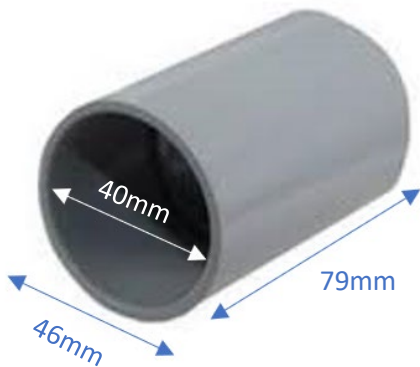

20mm PVC Coupling Plain Grey Conduit Electrical Cable Fitting

Colour:	Grey
SKU:	Coupling20
Material:	PVC
Dimensions	
Inner Diameter:	20mm
Outer Diameter:	25mm
Length:	43mm
Product Weight:	0.012kg

25mm PVC Coupling Plain Grey Conduit Electrical Cable Fitting

Colour:	Grey
SKU:	Coupling25
Material:	PVC
Dimensions	
Inner Diameter:	25mm
Outer Diameter:	29mm
Length:	48mm
Product Weight:	0.017kg

32mm PVC Coupling Plain Grey Conduit Electrical Cable Fitting

Colour:	Grey
SKU:	Coupling32
Material:	PVC
Dimensions	
Inner Diameter:	32mm
Outer Diameter:	37mm
Length:	58mm
Product Weight:	0.023kg

STAR SPARKY

 www.starsparky.com.au

 1300 996 996

40mm PVC Coupling Plain Grey Conduit Electrical Cable Fitting

Colour:	Grey
SKU:	Coupling40
Material:	PVC
Dimensions	
Inner Diameter:	40mm
Outer Diameter:	46mm
Length:	79mm
Product Weight:	0.05kg