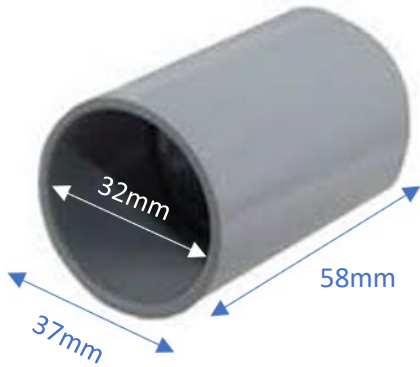

20mm PVC Coupling Plain Grey Conduit Electrical Cable Fitting

Colour:	Grey
SKU:	Coupling20
Material:	PVC
Dimensions	
Inner Diameter:	20mm
Outer Diameter:	25mm
Length:	43mm
Product Weight:	0.012kg

25mm PVC Coupling Plain Grey Conduit Electrical Cable Fitting

Colour:	Grey
SKU:	Coupling25
Material:	PVC
Dimensions	
Inner Diameter:	25mm
Outer Diameter:	29mm
Length:	48mm
Product Weight:	0.017kg

32mm PVC Coupling Plain Grey Conduit Electrical Cable Fitting

Colour:	Grey
SKU:	Coupling32
Material:	PVC
Dimensions	
Inner Diameter:	32mm
Outer Diameter:	37mm
Length:	58mm
Product Weight:	0.023kg

STAR SPARKY

 www.starsparky.com.au

 1300 996 996

40mm PVC Coupling Plain Grey Conduit Electrical Cable Fitting

Colour:	Grey
SKU:	Coupling40
Material:	PVC
Dimensions	
Inner Diameter:	40mm
Outer Diameter:	46mm
Length:	79mm
Product Weight:	0.05kg