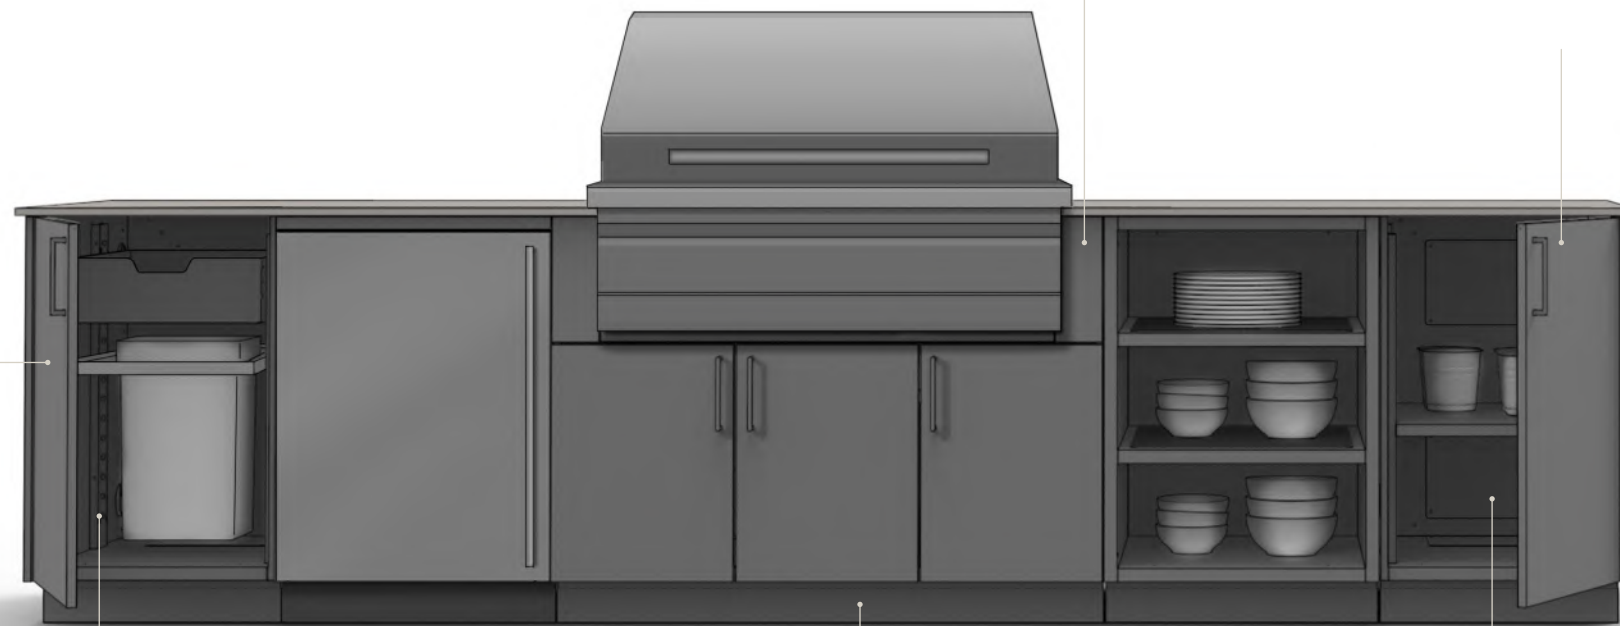

Countertop NEW

Premium Dekton® Countertops, available in two finishes.

Construction

- Non-combustible thick gauge marine grade aluminum
- Outdoor grade 304 stainless steel hardware

Universal Track System

Included accessories can be rearranged to maximize functionality and usage of every cabinet.