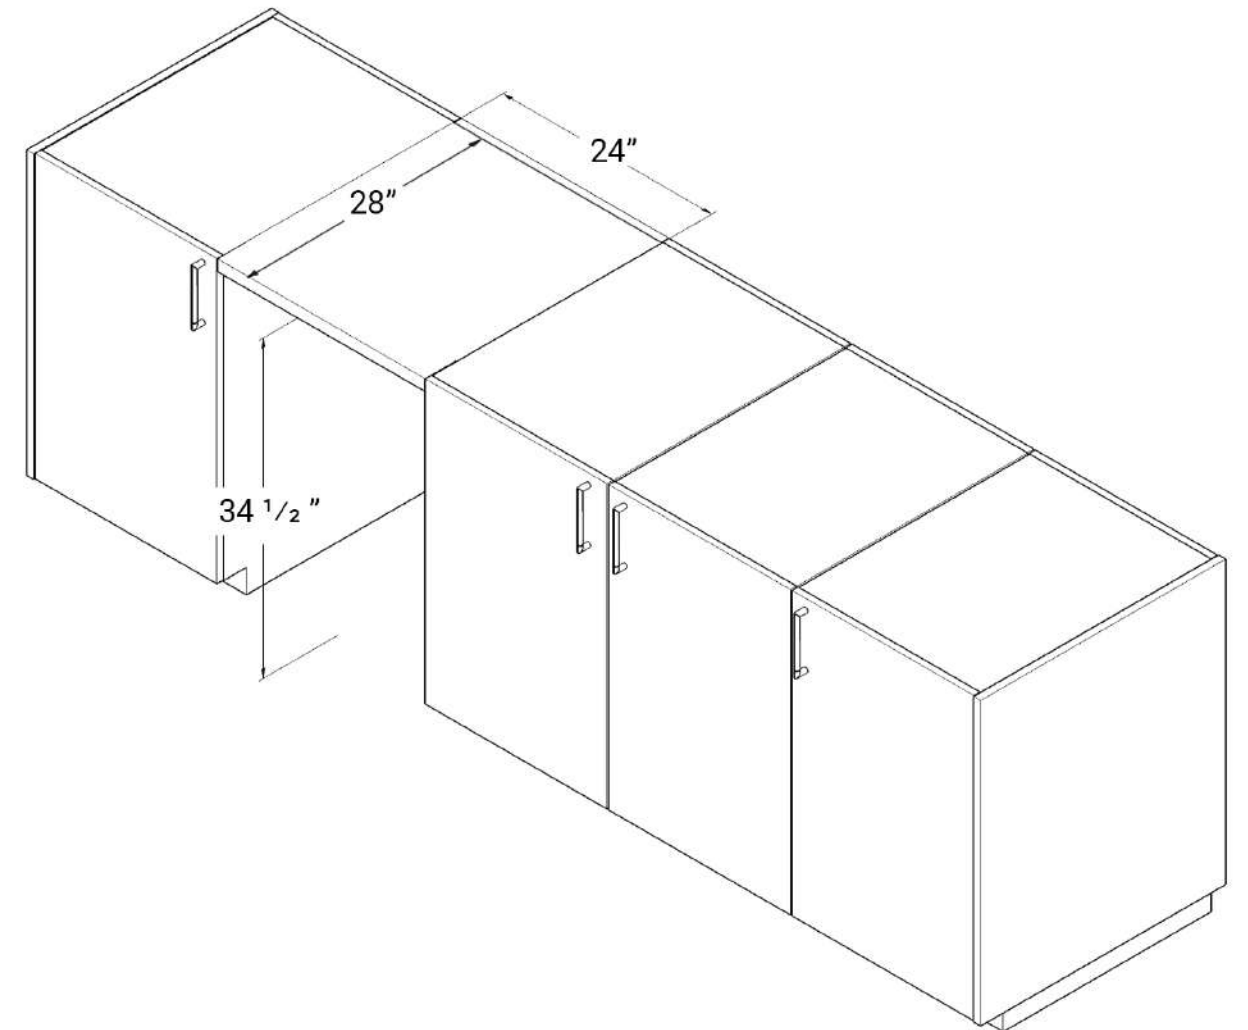

STEP 4

Your Appliances (supplied by others)

Our Classics program is compatible with world-leading outdoor cooking appliance brands. To verify your equipment compatibility, contact design@urbanbonfire.com

	Brand	36" Built-in Grill	42" Built-in Grill
	Alfresco	ALXE-36 | ALX2-36	ALXE-42 | ALX2-42
	Artisan by Alfresco	ART2-36 | ARTP-36 | ART-36 | AAEP-36 | AAE-36	ARTP-42
	DCS	BE1-36 | BH1-36	BH1-36R + ASH6-36 | BE1-36 + ASE6-36
	Edgestar	GRL36	GRL42
	Hestan Outdoor	GXBR36 | BR36	GXBR42 | BR42
	Aspire by Hestan	E36 | EXB36	E42 | EXB42
	Kalamazoo Outdoor Gourmet	-	K42DB
	Lynx Professional	LF36ATR | L36ATR | L36TR | L36R-3	L42ATR | L42TR | L42R-3
	Sedona by Lynx	L600 | L600R | L600PS | L600PSR	L700 | L700R | L700PS | L700PSR
	Twin Eagles	TE1BQ36RS | TEBQ36__	TE1BQ42RS | TEBQ42__
	XO Appliances	XOGRILL36	XOGRILL42
	Wolf	OG36	OG42

Cut-out Dimensions for Undercounter Outdoor Refrigerator

Urban Bonfire's Classics Program has been developed for easy compatibility with all major brands of 24" outdoor undercounter appliances. Please make sure the required cut-out of your appliance does not exceed the dimensions shown below.

NOTE: Appliance is not included and not provided by Urban Bonfire®.