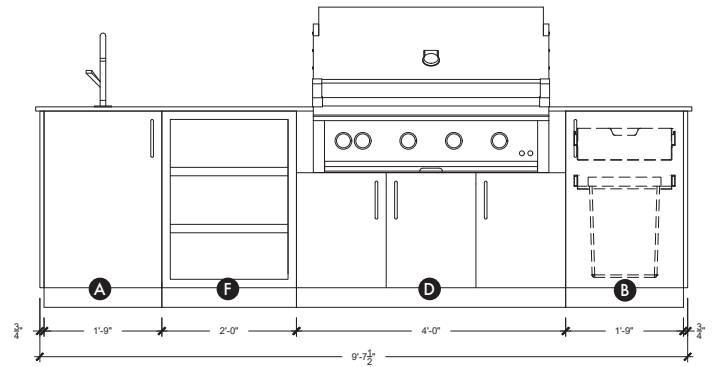

## MEADOW 42

In addition to space for a 42" grill and functional storage space, this outdoor kitchen series includes a Blanco sink and Franke faucet, making it versatile and functional. Keep your cooking space neat and organized, with easy clean-up afterwards.

### Details

Length 117" (includes countertop)

Height 36 1/2" (± 1")

Depth 28 3/4"

Kitchen Weight 217 lbs

Countertop Weight 232 lbs

### Features

- Drawer (1)
- Refuse & Recycling Module (1)
- Sink & Faucet
- Back Panels (optional)
- Dekton<sup>®</sup> Countertop (optional)

FRONT VIEW

COUNTERTOP TEMPLATE

TOP VIEW (Gas & Electrical Conduits Access Points)