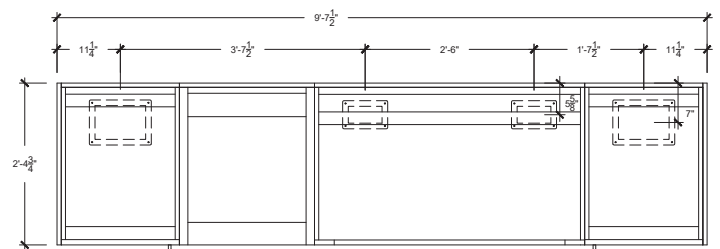

### Details

Length 117" (includes countertop)

Height 36 1/2" (± 1")

Depth 28 3/4"

Kitchen Weight 217 lbs

Countertop Weight 232 lbs

### Features

- Drawer (1)
- Refuse & Recycling Module (1)
- Sink & Faucet
- Back Panels (optional)
- Dekton<sup>®</sup> Countertop (optional)

FRONT VIEW

COUNTERTOP TEMPLATE

TOP VIEW (Gas & Electrical Conduits Access Points)