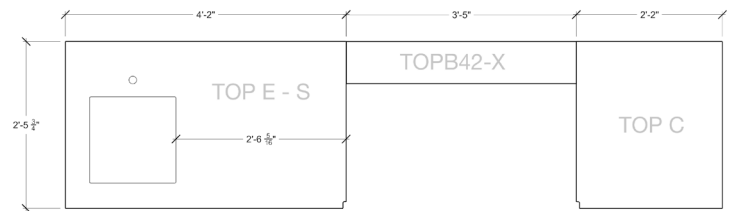

COUNTERTOP TEMPLATE