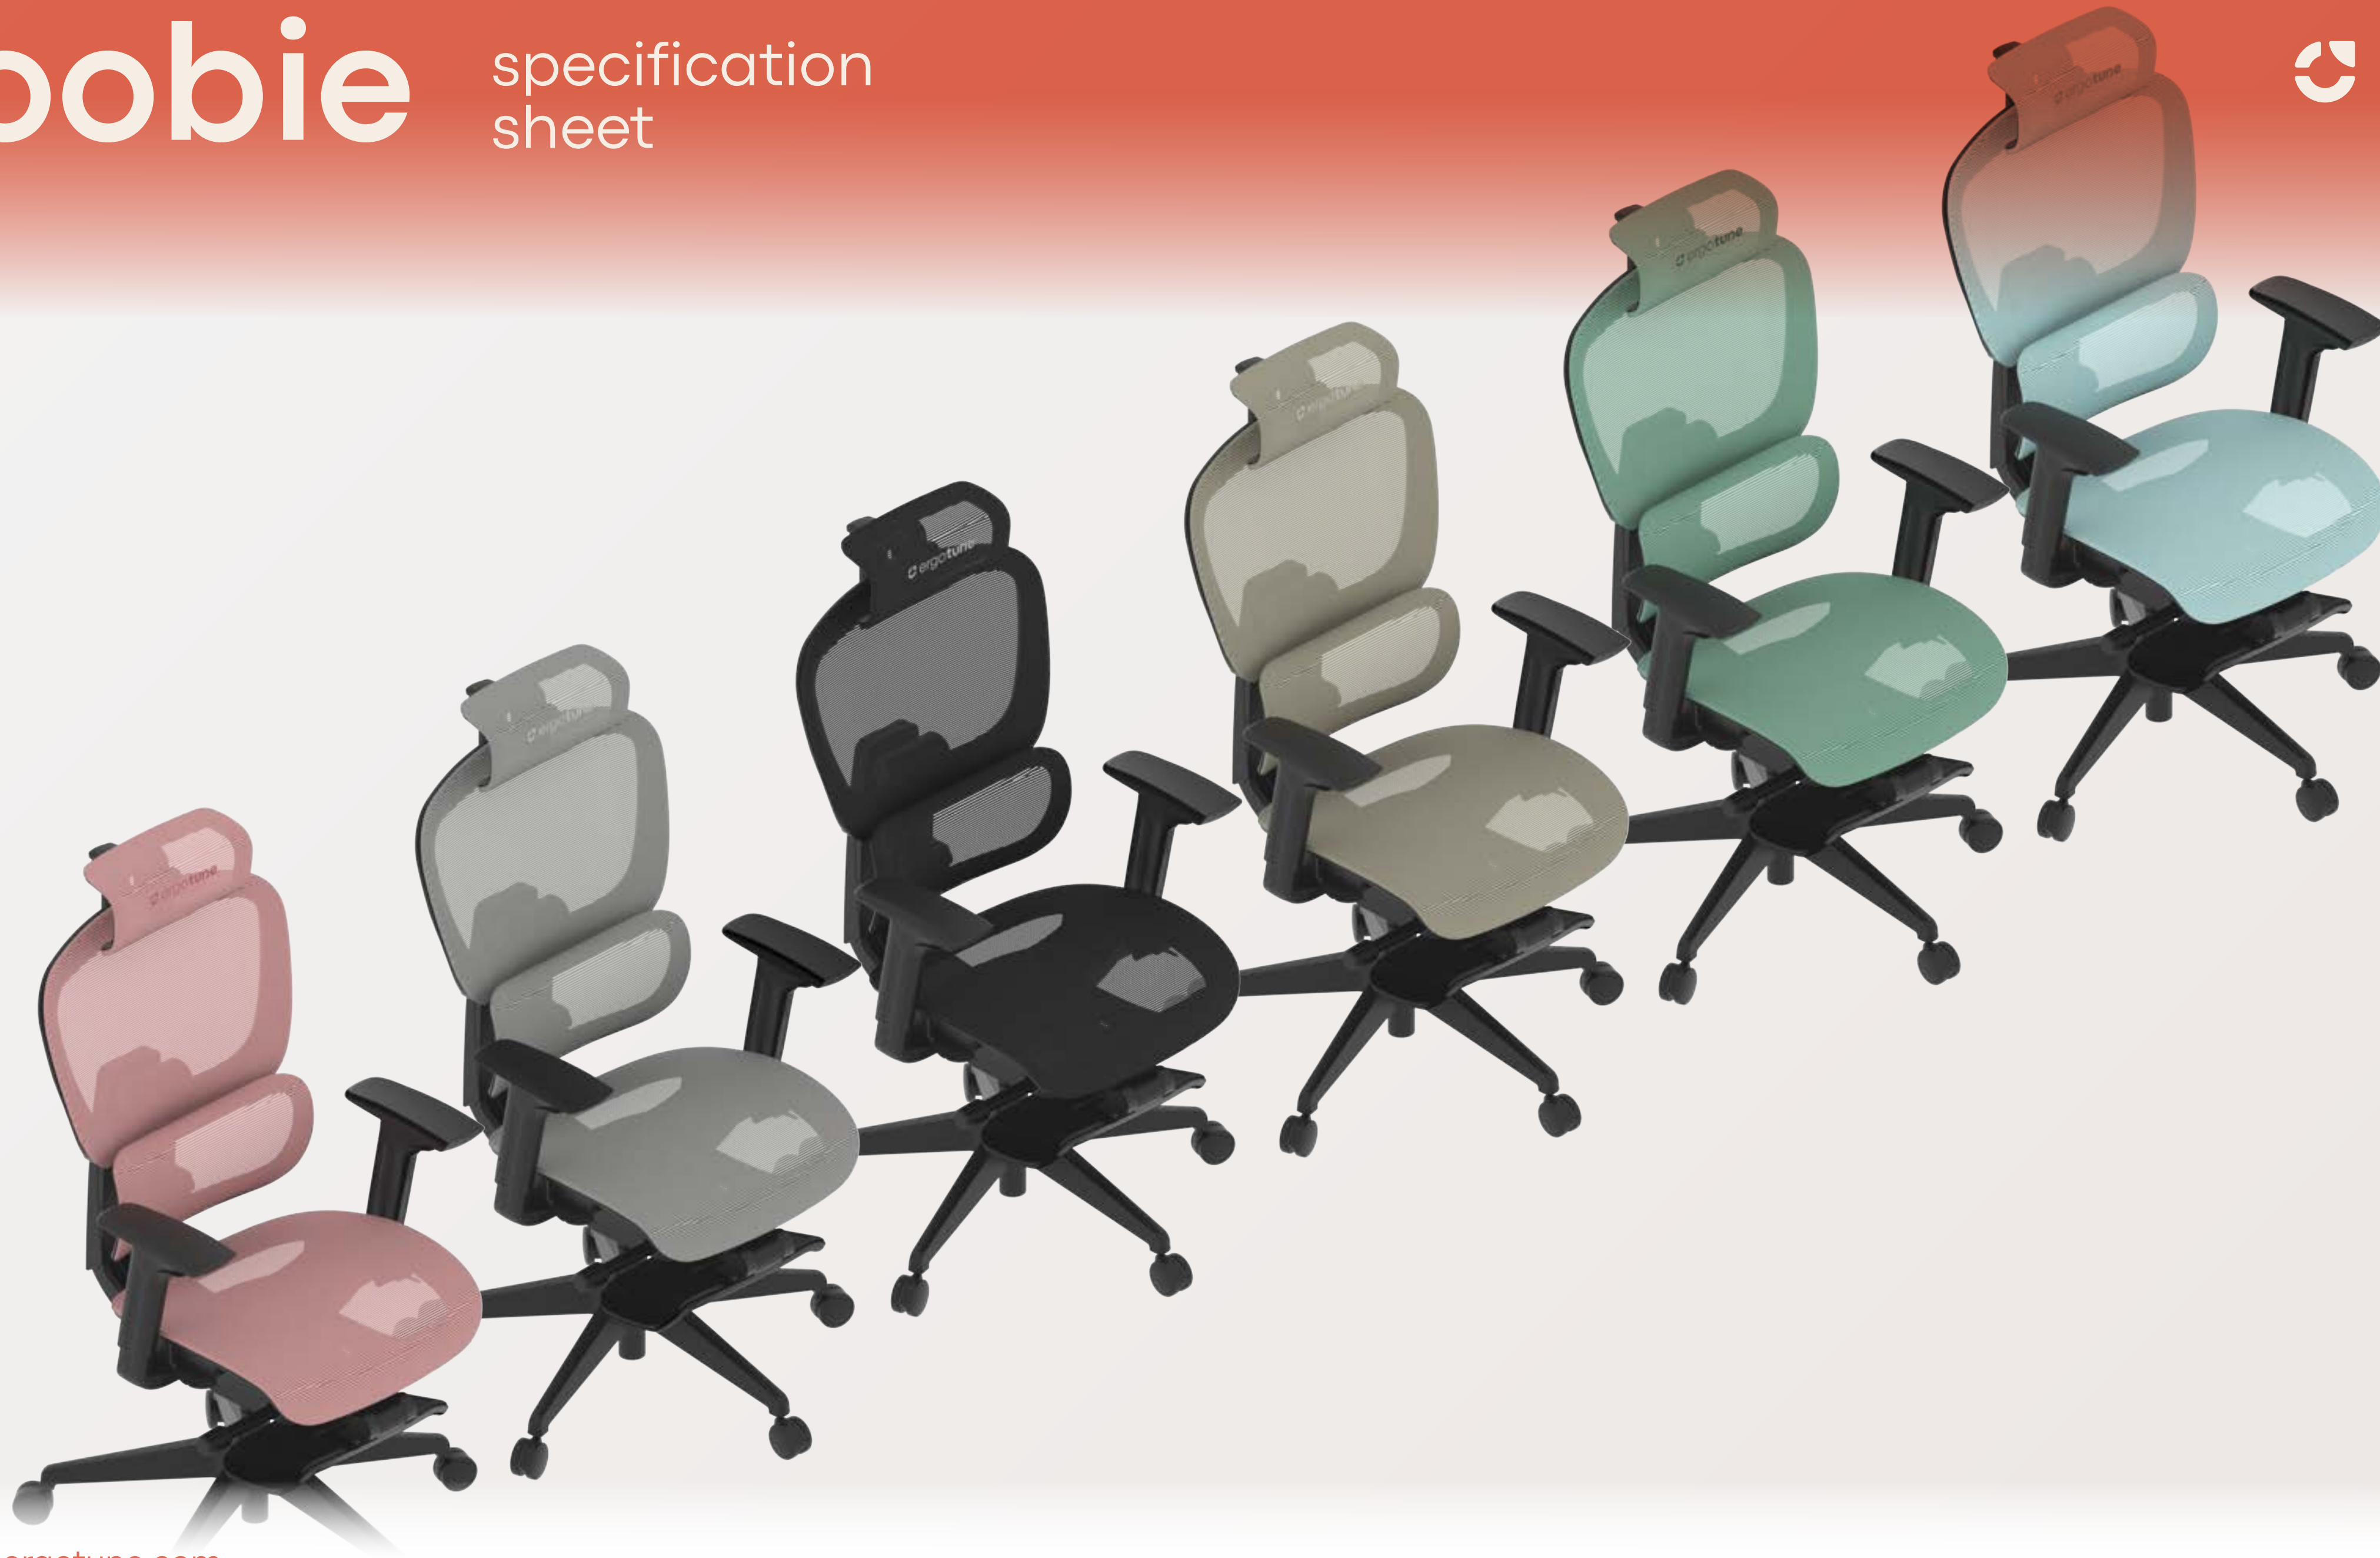

jooobie

specification
sheet

 **ergotune**

Product Features

Our Body Adaptive Technology goes beyond regular chair adjustments, to adapt to your body and posture in finer details for optimal support.

1 VerteSync™ Backrest

Enables supported fidgeting to improve focus.

- Naturally prevents slouching just by leaning back against ergonomic vertebral design to relieve pressure on all 5 spinal cord regions.
- Lets you recline even further while keeping your lumbar adjustment in place.
- Adjusts up to 20cm higher and lower compared to other chairs to fit extra tall and petite users.

2 SmartFlex™ Lumbar Support

Now comes with height adjustments for fine-tuned lumbar support to eliminate lower back pain.

- The curvature is intentionally designed to fit our spine's natural curve which has the least spinal pressure.
- Extra height adjustments independent of backrest to fit even more body types.
- It is auto-adjusting, allowing for intelligent posture correction.
- Tuning knob allows users to adjust the stiffness of the lumbar support, for progressive spinal support.

4 GyroBrace™ 360 Armrests

Seamlessly transition across deep focus, casual work, and game time mode to support your arms and prevent stiff shoulders.

- First ergonomic armrest that pivots 360° - point inwards when you're reading or using your phone, and point forwards when you're working at your desk.
- Height, depth, and width adjustable for users of varying heights.