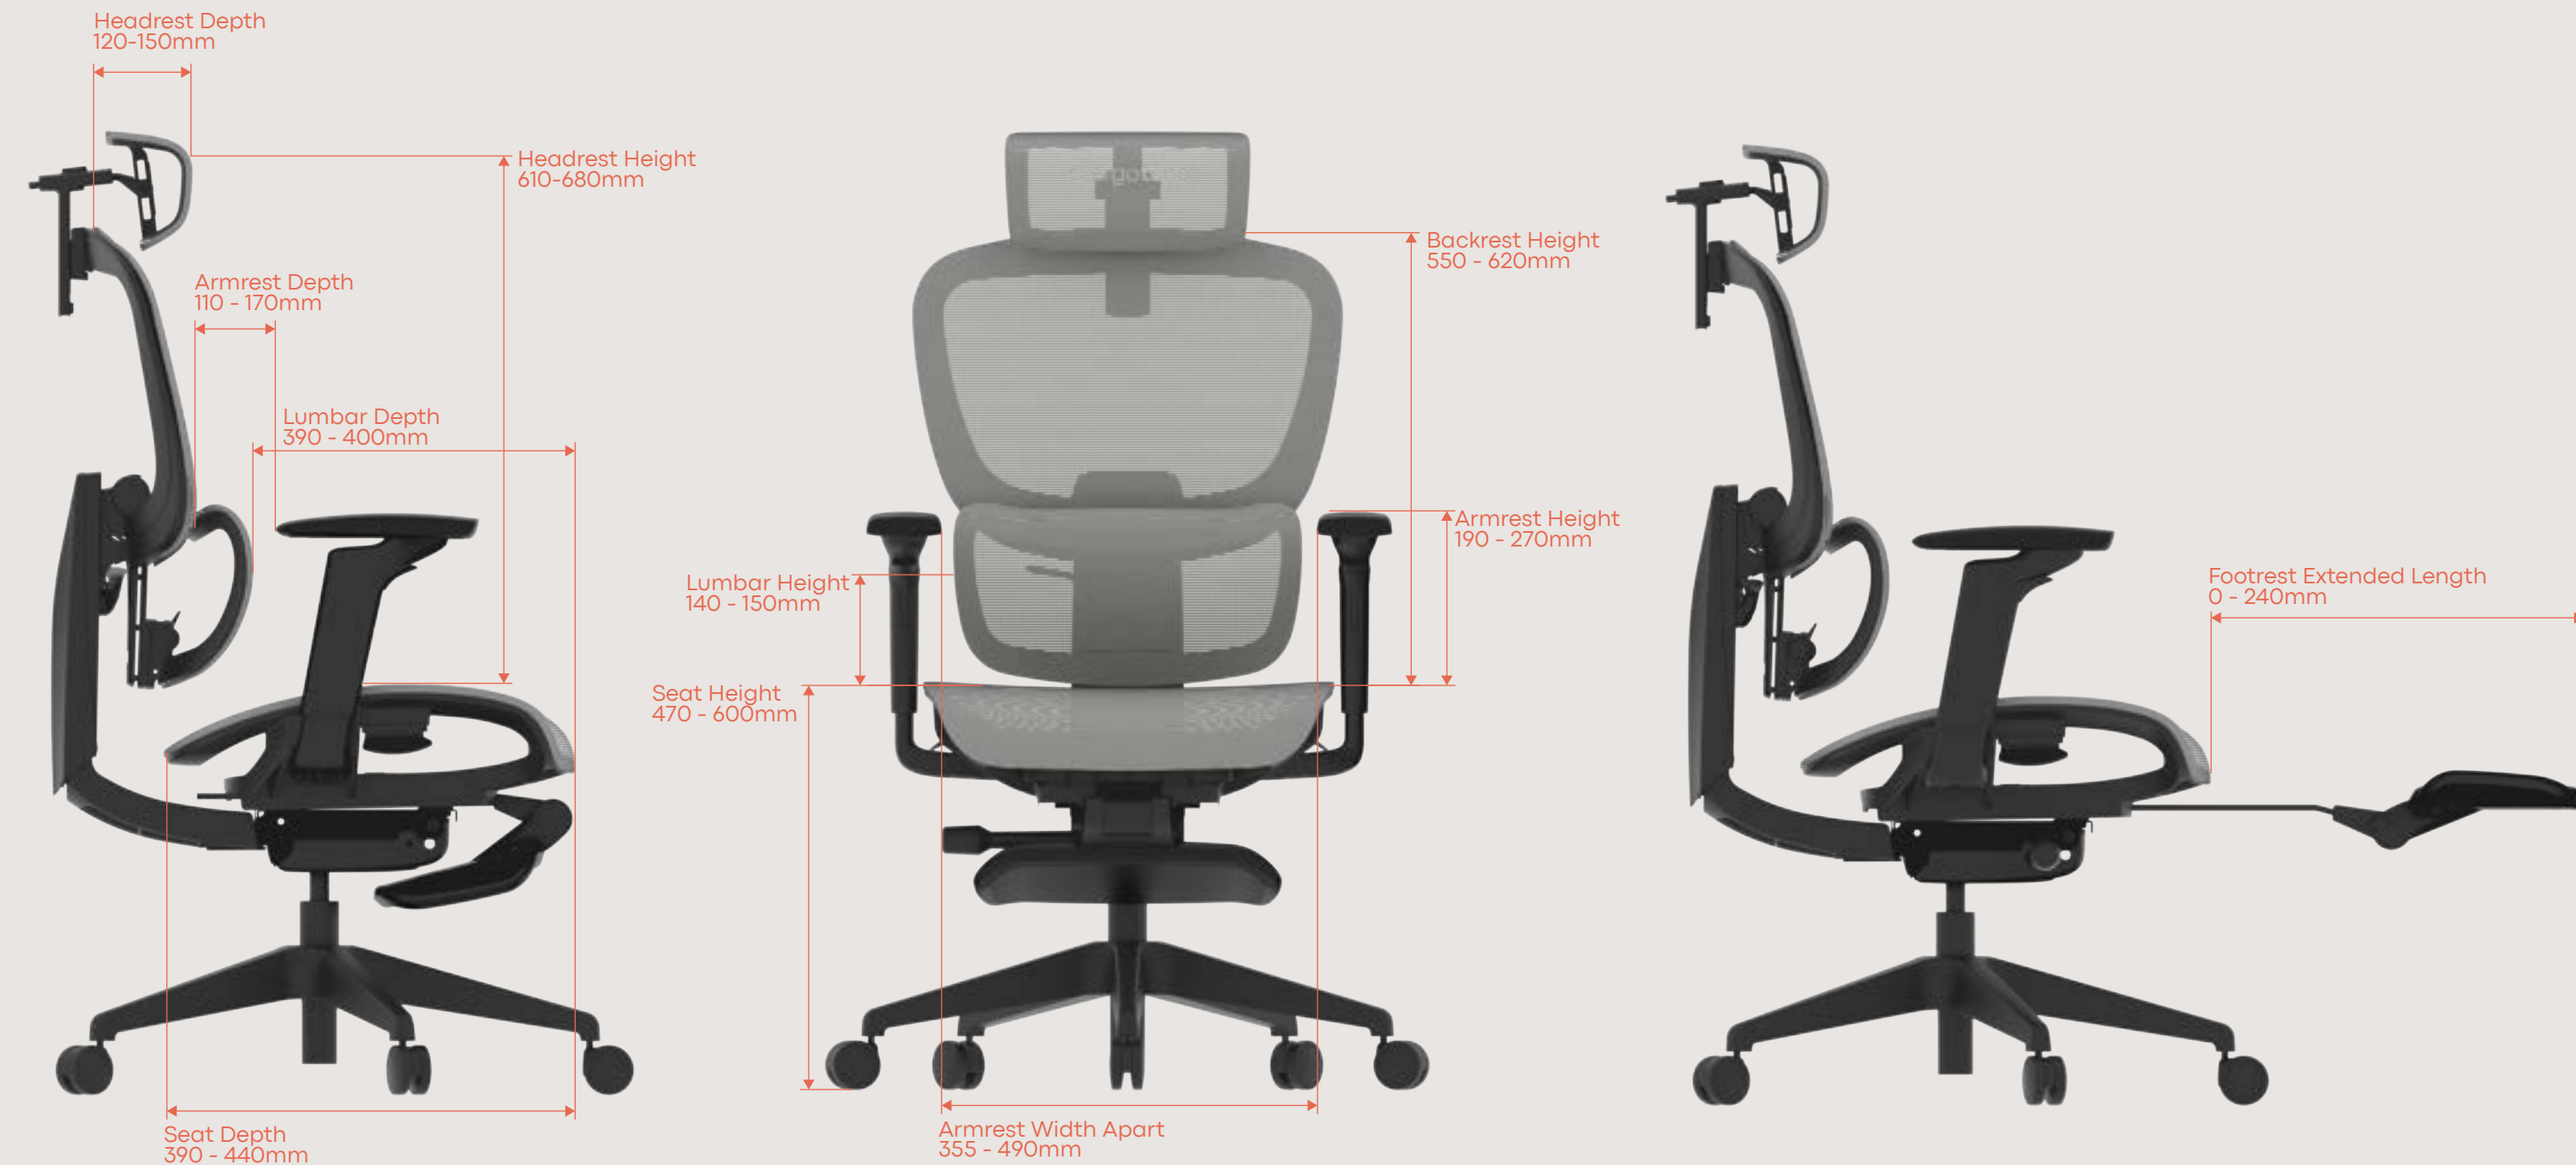

Enables supported fidgeting to improve focus.

- Naturally prevents slouching just by leaning back against ergonomic vertebral design to relieve pressure on all 5 spinal cord regions.
- Lets you recline even further while keeping your lumbar adjustment in place.
- Adjusts up to 20cm higher and lower compared to other chairs to fit extra tall and petite users.

2 SmartFlex™ Lumbar Support

Now comes with height adjustments for fine-tuned lumbar support to eliminate lower back pain.

- The curvature is intentionally designed to fit our spine's natural curve which has the least spinal pressure.
- Extra height adjustments independent of backrest to fit even more body types.
- It is auto-adjusting, allowing for intelligent posture correction.
- Tuning knob allows users to adjust the stiffness of the lumbar support, for progressive spinal support.

Gas Lift Options

	Small	Medium	Large
Min. Seat Height	470mm	490mm	510mm
Max Seat Height	540mm	580mm	600mm
User Height Range	<159cm	160-179cm	>180cm

Adjustability

Headrest	Tri-Tune
Backrest	Height Adjustable
Recline	Full multi-functional wire control mechanism with tilt-lock in 4 positions
Lumbar	Height Adjustable
Armrest	5D
Seat Pan	Forward - Backward
Gas Lift	3 options
Casters	Interchangeable

General Information

Assembly	L Wrench
Packaging Size	770 x 700 x 540 mm
Weight	28.9 kg
Warranty	3 Years (excluding wear and tear)

Adjustment Ranges

Refer to diagram above for points of measurement.

Headrest Height	610 - 680 mm	Seat Depth	390 - 440 mm
Headrest Depth	120 - 150 mm	Armrest Height	190 - 270 mm
Backrest Height	550 - 620 mm	Armrest Depth	110 - 170 mm
Lumbar Height	140 - 150 mm	Armrest Width Apart	355 - 490 mm
Lumbar Depth	390 - 400 mm	Footrest Extended Length	0 - 240 mm
Seat Height	470 - 600 mm		