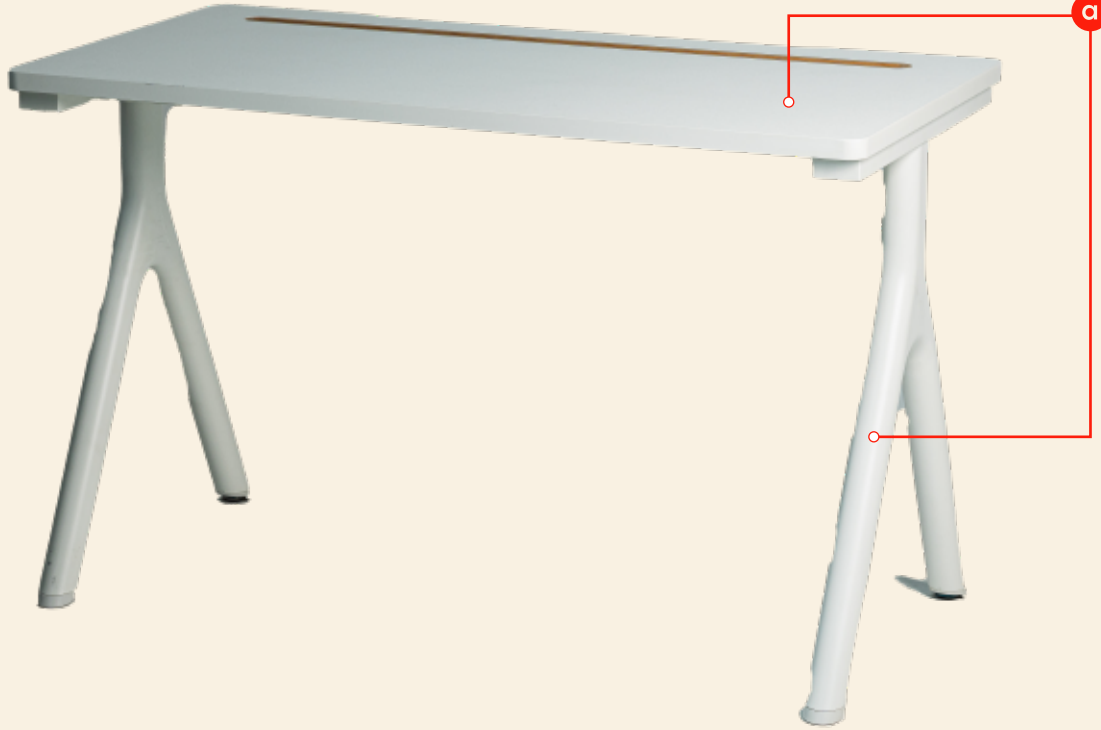

EverDesk Zero

specification
sheet

 **ergotune**

EverDesk Zero

Material & Colours

Section **a**

 White

Specifications

Product Details

Model	EverDesk Zero
Dimensions	1200mm (L) X 600mm (D) X 165mm (H) / 26.3 kg 1400mm (L) X 600mm (D) X 165mm (H) / 27.2 kg 1600mm (L) X 700mm (D) X 165mm (H) / 30.7 kg

Features

What is Included	Table Top Fixed Y Shaped Table Legs Extendable Bar
------------------	--

Construction

Frame	Iron
Table Top	Multi Hardwood Core