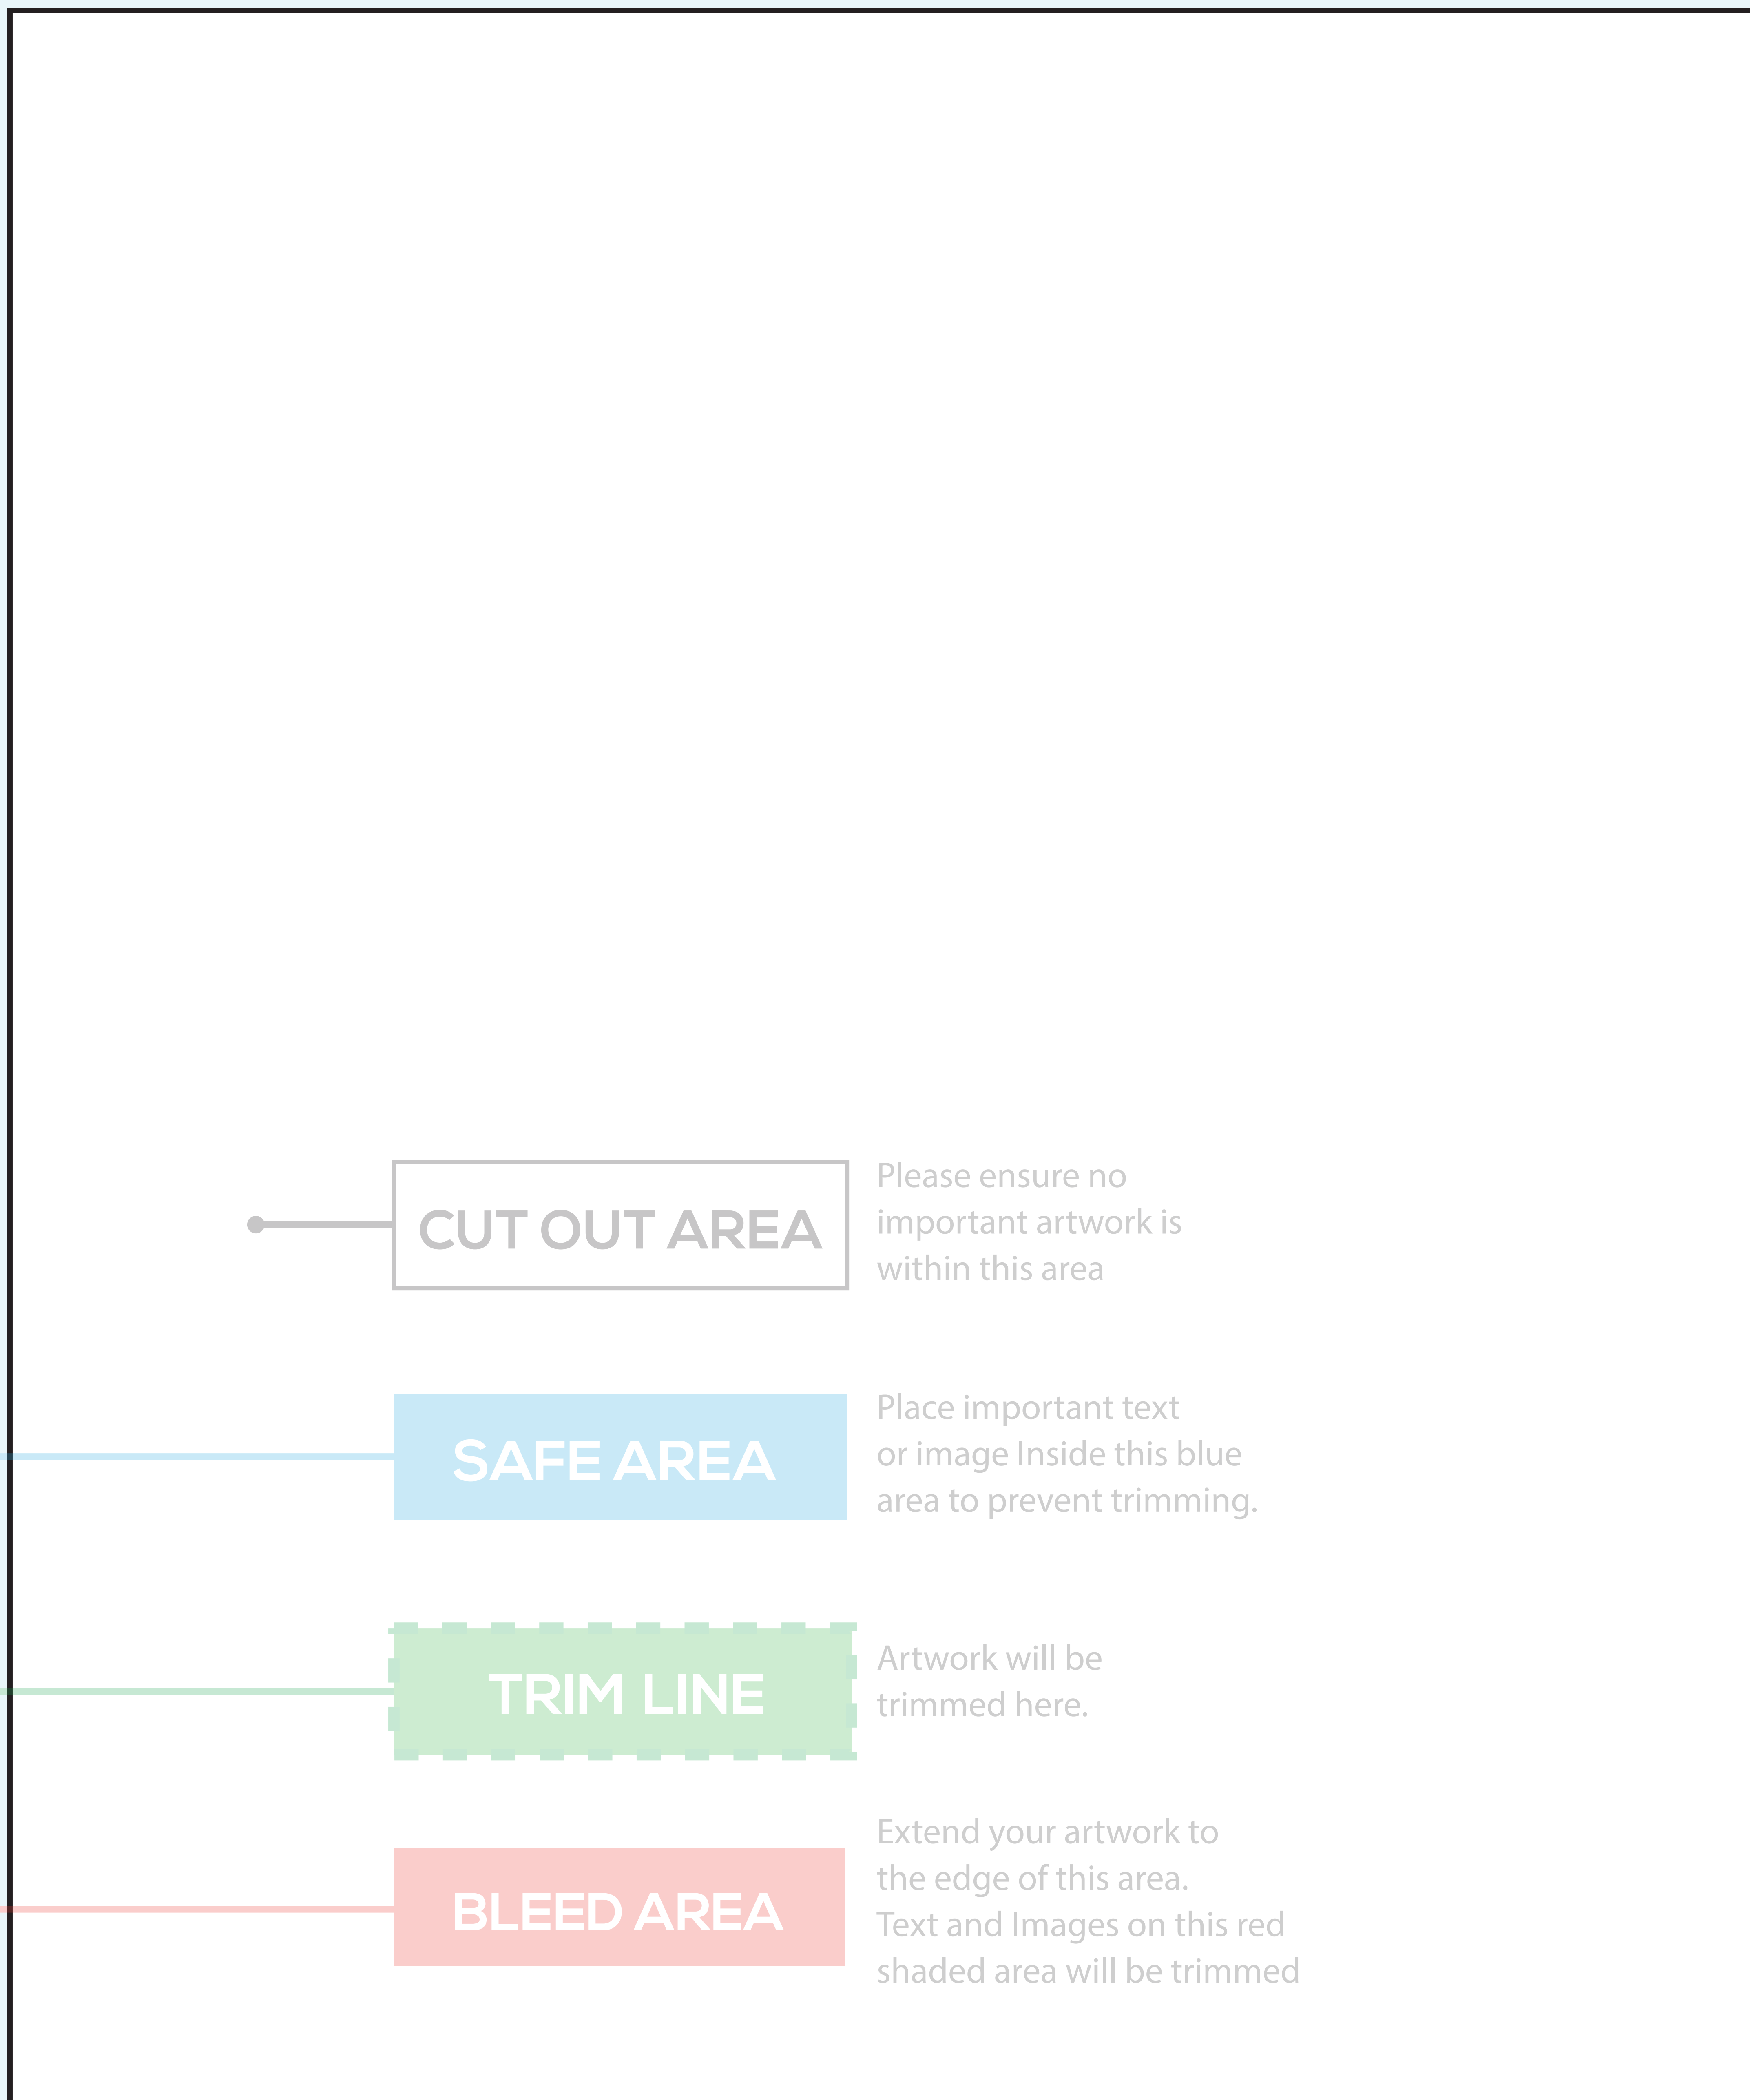

Instagram

800mm

1200mm

SIZE: 800x1200 mm (W x H)

Username

Location

101 likes

username add caption comment title #hashtag #hashtag #hashtag

facebook

SIZE: 800x1200 mm (W x H)

My user name

Monday at 11:00 AM

"CUT" before sending back to us

Lorem ipsum and 291

55 comments

Like