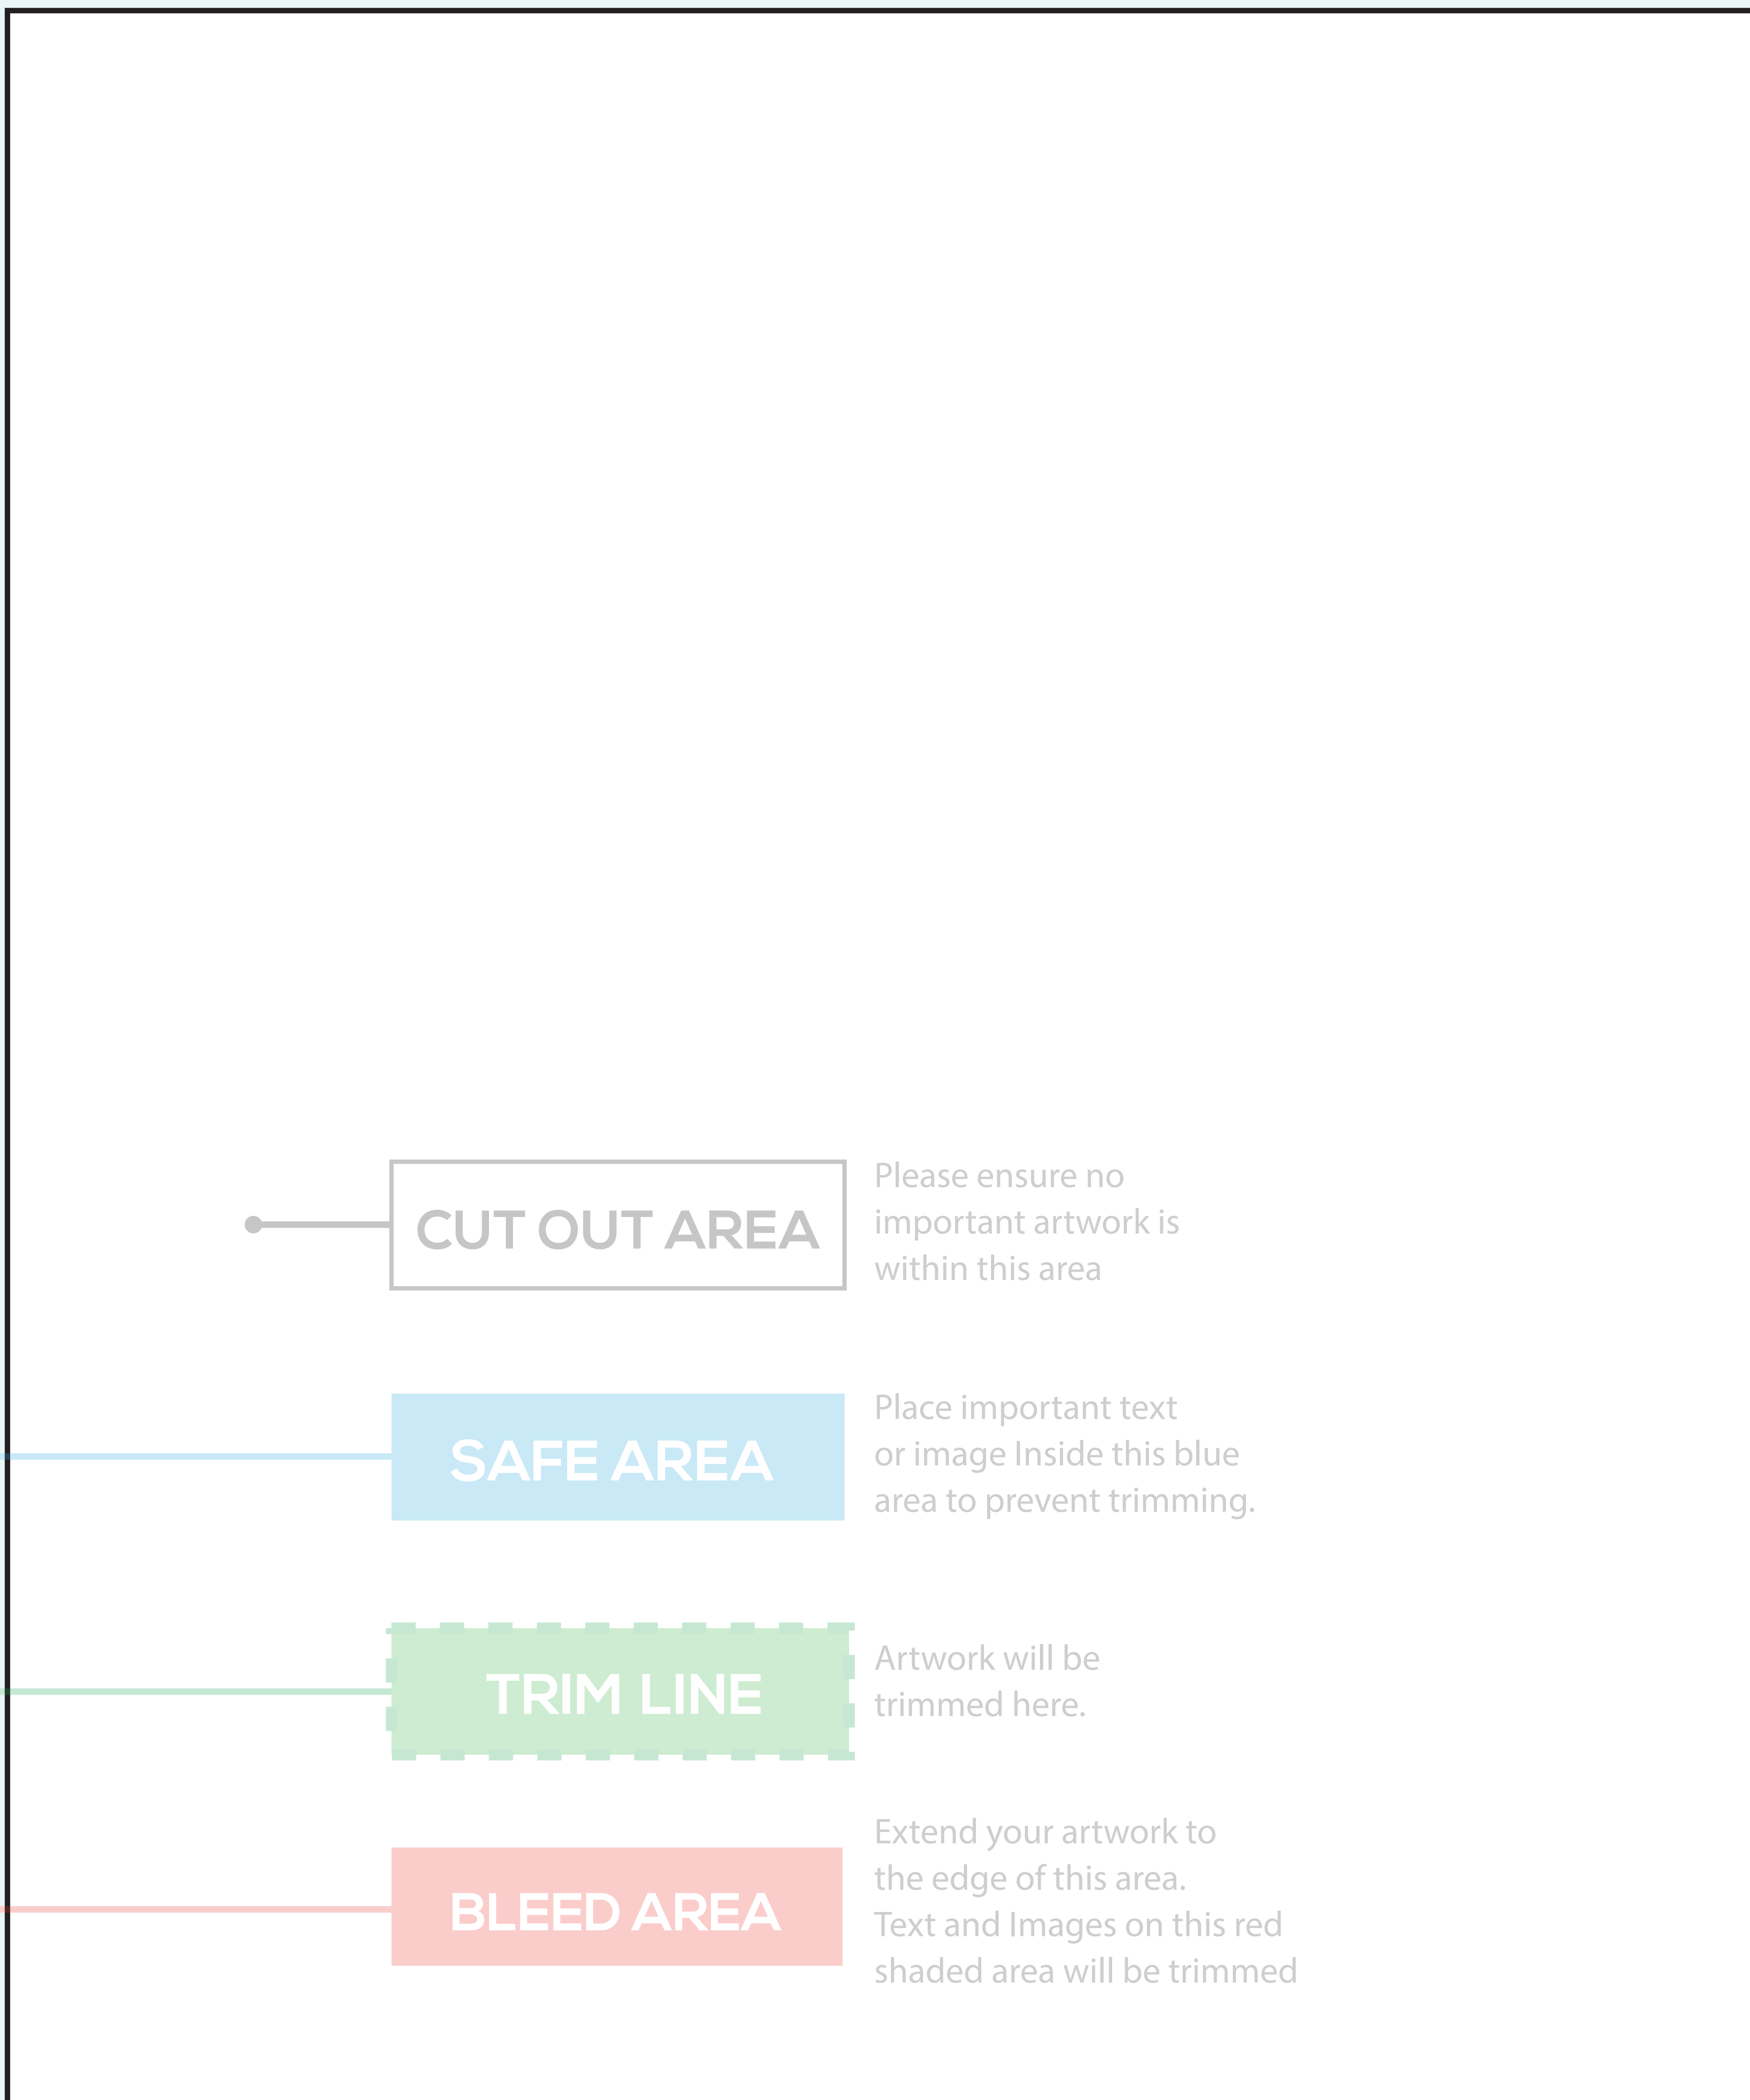

Instagram

800mm

1200mm

SIZE: 800x1200 mm (W x H)

Username

Location

101 likes

username add caption comment title #hashtag #hashtag #hashtag

facebook

SIZE: 800x1200 mm (W x H)

My user name

Monday at 11:00 AM

"CUT" before sending back to us

Lorem ipsum and 291

55 comments

Like