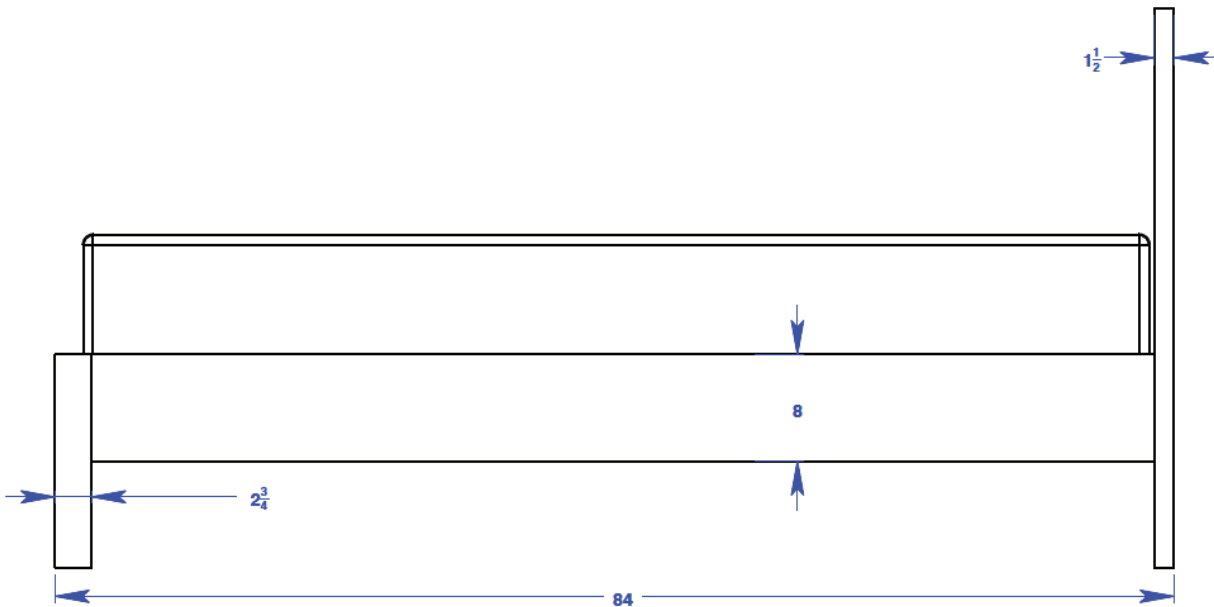

Available in Twin, Full, Queen and King Size

TAYLOR BED

Headboard is designed and with solid wooden slabs, exposing the natural grain of the tree.

The platform that supports the mattress is made of marine-grade plywood fashioned into t-slats nest into the ledger of hardwood around the frame, providing stability and eliminating noise.

Built in Texas, USA

PRICE:

- King: \$11,500
- Queen: \$11,000
- Full: \$10,500
- Twin: \$10,000

MATERIALS

*Frame and legs: American Pecan or Parota Wood
Internal linkages: Cast iron*

When the spirit of West Texas is always home.