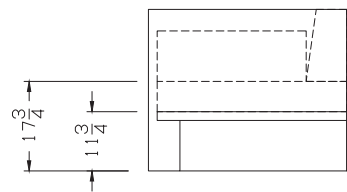

SOFA

Open side is intentionally cantilevered to create open shelf detail where cushion ends.

The cushion is designed with water-resistant 10.10oz natural canvas, designed for balance against the wood grain.

This piece is designed with minimal mechanical fasteners and held together by mortise and tenon.

Built in Texas, USA

PRICE: $15,900 w/ American canvas

PRICE: $13,860 (if client wishes to upholster with custom fabric - COM fabric not included)