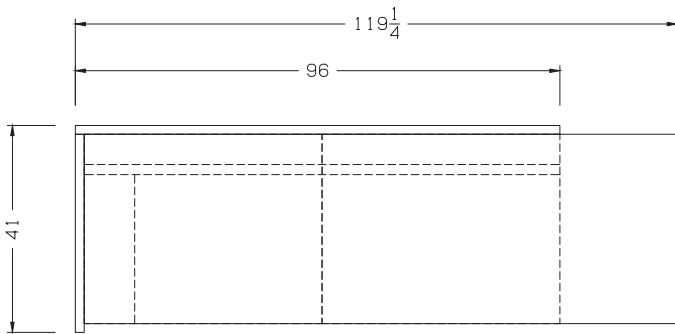

SOFA

Open side is intentionally cantilevered to create open shelf detail where cushion ends.

The cushion is designed with water-resistant 10.10oz natural canvas, designed for balance against the wood grain.

This piece is designed with minimal mechanical fasteners and held together by mortise and tenon.

Built in Texas, USA

PRICE: $15,900 w/ American canvas

PRICE: $13,860 (if client wishes to upholster with custom fabric - COM fabric not included)

MATERIALS

Frame: American Pecan or Parota Wood

Cushions: Hypoallergenic Foam

Cushion Cover: American Canvas