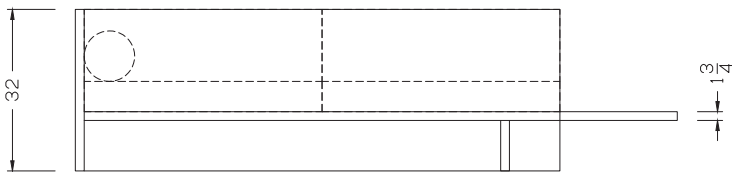

SOFA

Open side is intentionally cantilevered to create open shelf detail where cushion ends.

The cushion is designed with water-resistant 10.10oz natural canvas, designed for balance against the wood grain.

This piece is designed with minimal mechanical fasteners and held together by mortise and tenon.

Built in Texas, USA

PRICE: $15,900 w/ American canvas

PRICE: $13,860 (if client wishes to upholster with custom fabric - COM fabric not included)

MATERIALS

Frame: American Pecan or Parota Wood

Cushions: Hypoallergenic Foam

Cushion Cover: American Canvas