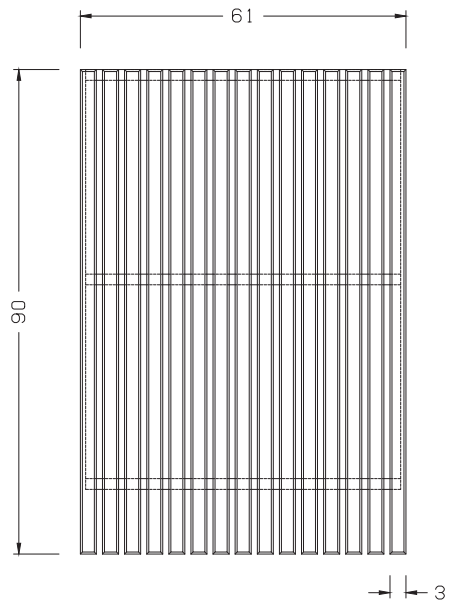

SLAT BED

Designed for its simplicity, the Humphreys slat bed is designed without a headboard to draw focus on the slats.

Elongated slats extend past the foot of the mattress and steel bed-frame to create an organic bench-like design to complement a room and offer a functional surface.

Humphreys

SLAT BED

Slat bed extends past mattress to provide extended seating surface and/or storage area to display items.

Available in Twin, Full, Queen and King Size.

Built in Texas, USA

PRICE: \$5,445

MATERIALS