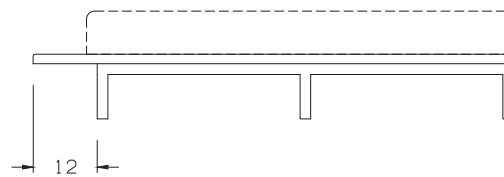

SLAT BED

Designed for its simplicity, the Humphreys slat bed is designed without a headboard to draw focus on the slats.

Elongated slats extend past the foot of the mattress and steel bed-frame to create an organic bench-like design to complement a room and offer a functional surface.

Humphreys

SLAT BED

Slat bed extends past mattress to provide extended seating surface and/or storage area to display items.

Available in Twin, Full, Queen and King Size.

Built in Texas, USA

PRICE: \$5,445

MATERIALS