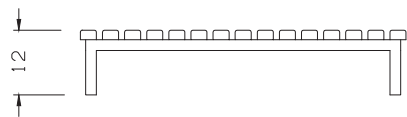

SLAT BED

Designed for its simplicity, the Humphreys slat bed is designed without a headboard to draw focus on the slats.

Elongated slats extend past the foot of the mattress and steel bed-frame to create an organic bench-like design to complement a room and offer a functional surface.

Humphreys

SLAT BED

Slat bed extends past mattress to provide extended seating surface and/or storage area to display items.

Available in Twin, Full, Queen and King Size.

Built in Texas, USA

PRICE: \$5,445

MATERIALS