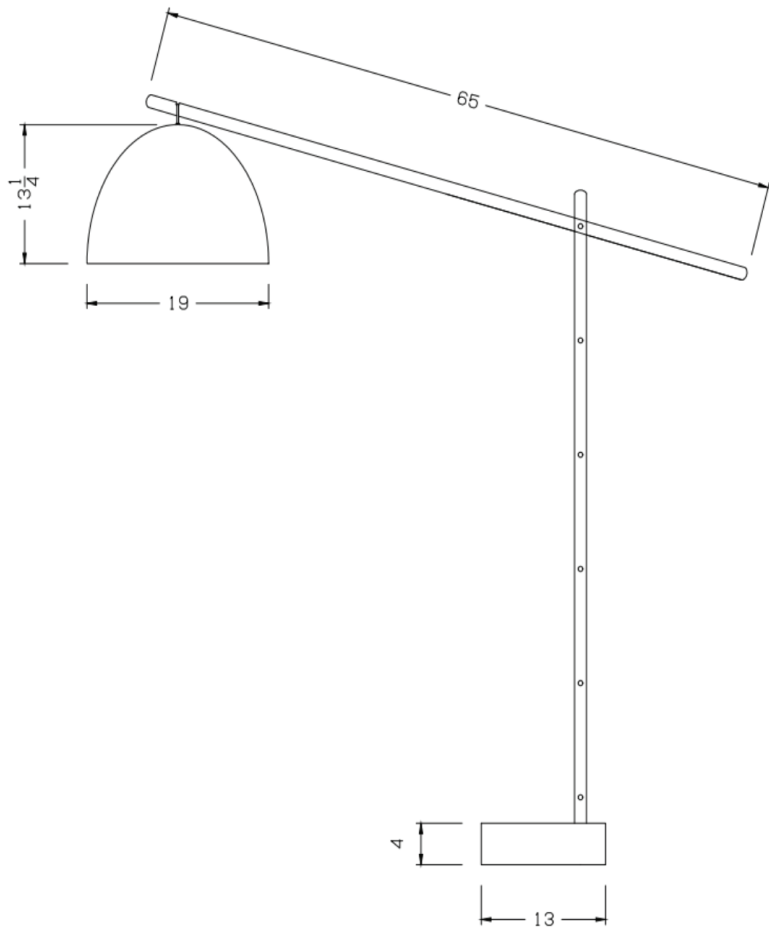

## SKYE LAMP

*The Skye lamp is a collaboration between John and Skye Witherspoon. Designed as an impactful floor lamp that stands out, the Skye lamp has a cantilever arm, inspired by the lines and angles of the Humphrey chair -- sharing the same bolts and wood.*

*The lamp's arm is adjustable allowing for the shade to move up and down 30 degrees in either direction.*

Humphreys

## SKYE LAMP

*Shade made of natural, undyed American canvas.*

*All of the hardware is constructed of naval brass, steel and concrete.*

*The lamp's cantilever line allows for the shade to be tilted for optimal lighting needs.*