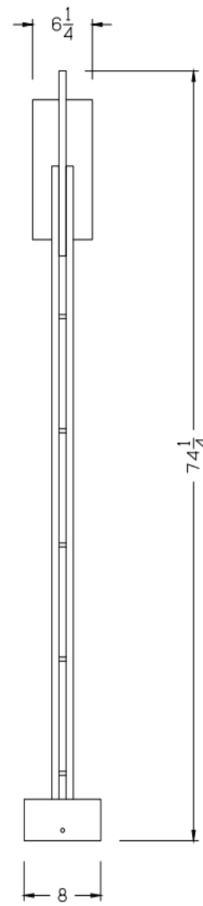

## SKYE LAMP

*The Skye lamp is a collaboration between John and Skye Witherspoon. Designed as an impactful floor lamp that stands out, the Skye lamp has a cantilever arm, inspired by the lines and angles of the Humphrey chair -- sharing the same bolts and wood.*

*The lamp's arm is adjustable allowing for the shade to move up and down 30 degrees in either direction.*

Humphreys

## SKYE LAMP

*Shade made of natural, undyed American canvas.*

*All of the hardware is constructed of naval brass, steel and concrete.*

*The lamp's cantilever line allows for the shade to be tilted for optimal lighting needs.*