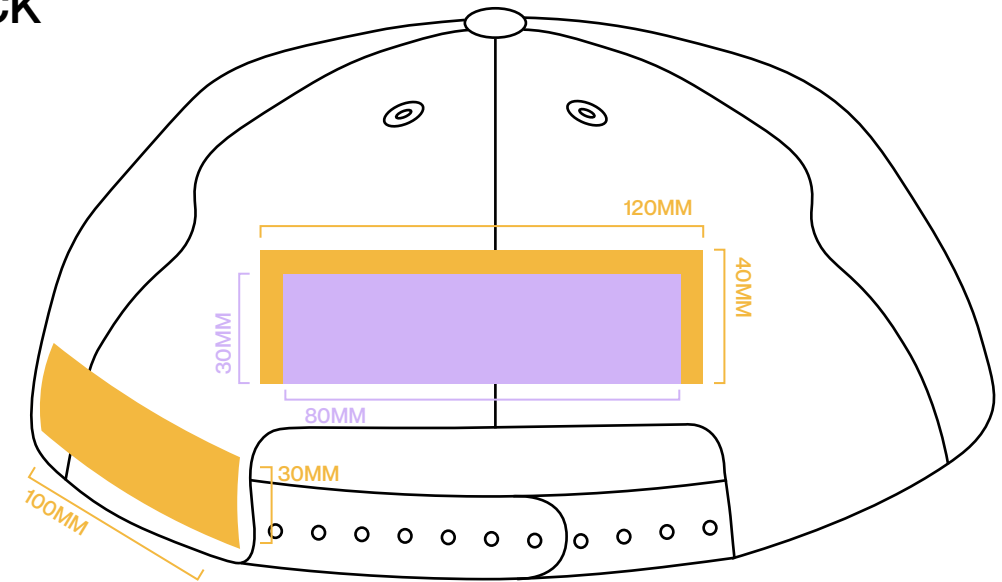

FRONT

BACK

SIDE

-  SUPACOLOUR & VINYL
-  EMBROIDERY

FRONT

BACK

-  SUPACOLOUR & VINYL
-  EMBROIDERY

FRONT

BACK

SIDE

FRONT

BACK

SIDE

-  SUPACOLOUR & VINYL
*only available on Yesterday Cap
-  EMBROIDERY

FRONT

BACK

FRONT

BACK

* DESIGN MAX SIZE 100MM WIDE

 EMBROIDERY

FRONT

BACK

 EMBROIDERY