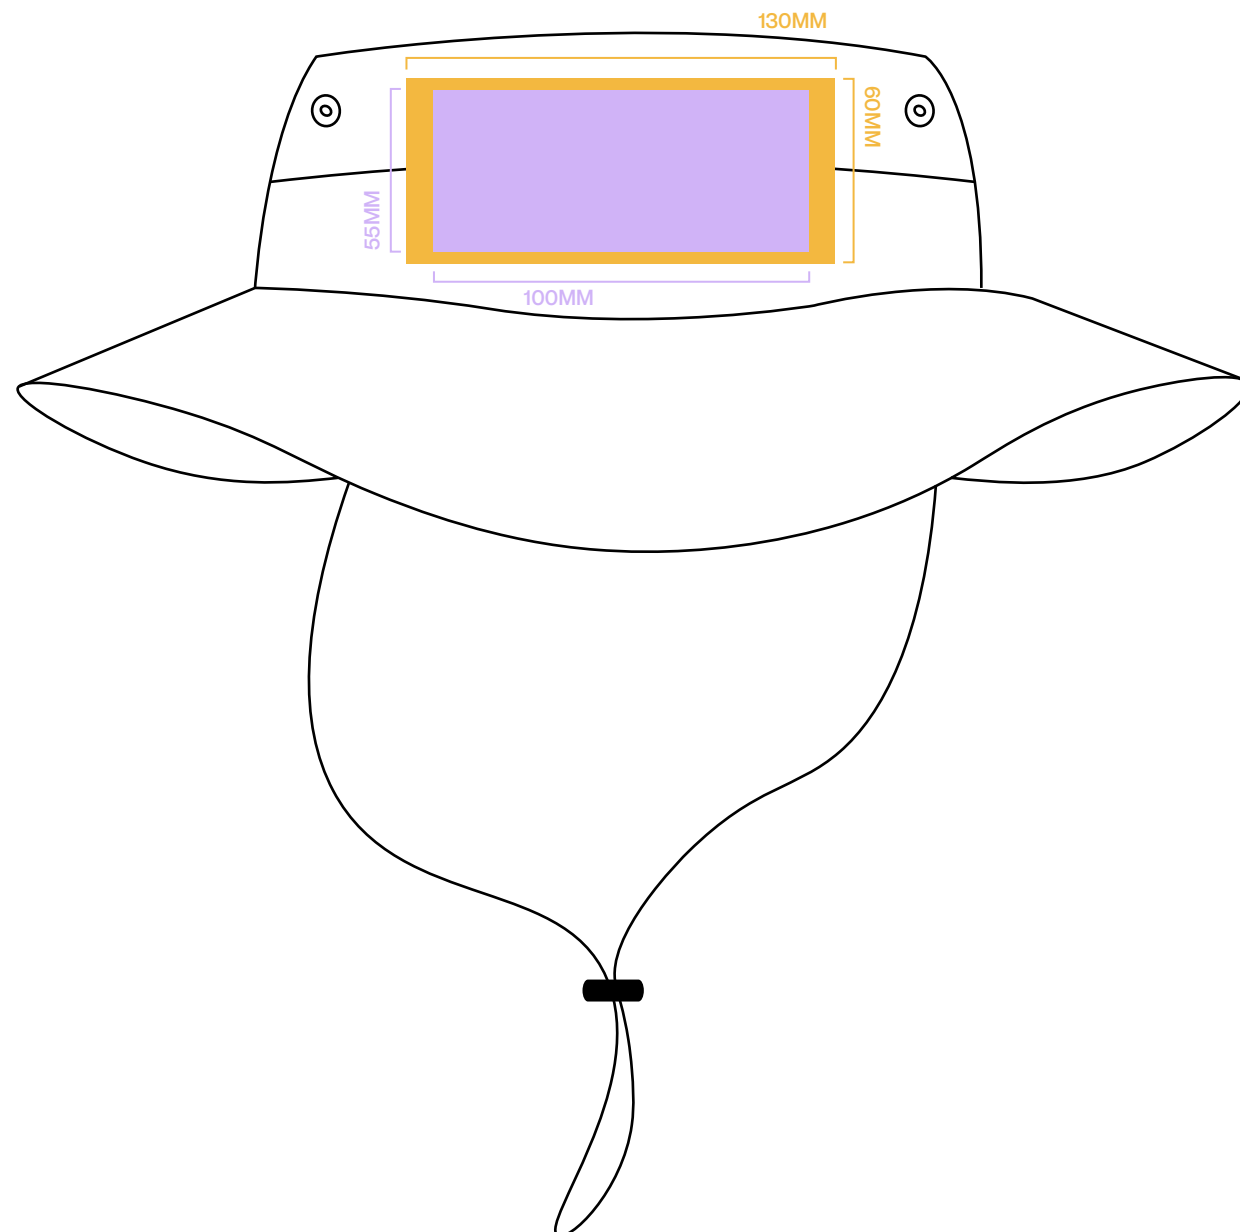

FRONT

BACK

- SUPACOLOUR & VINYL
  *only available on nylon saturday
- EMBROIDERY