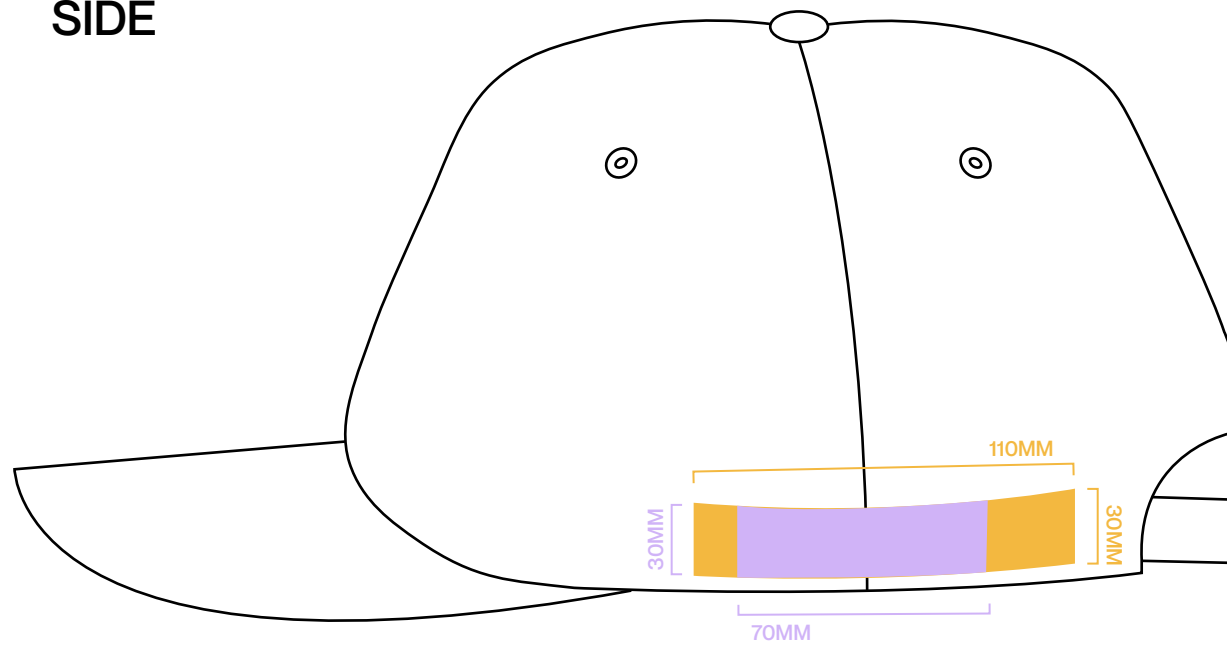

BACK

SIDE

FRONT

BACK

SIDE

-  SUPACOLOUR & VINYL
*only available on Yesterday Cap
-  EMBROIDERY

FRONT

BACK

FRONT

BACK

* DESIGN MAX SIZE 100MM WIDE

 EMBROIDERY

FRONT

BACK

 EMBROIDERY