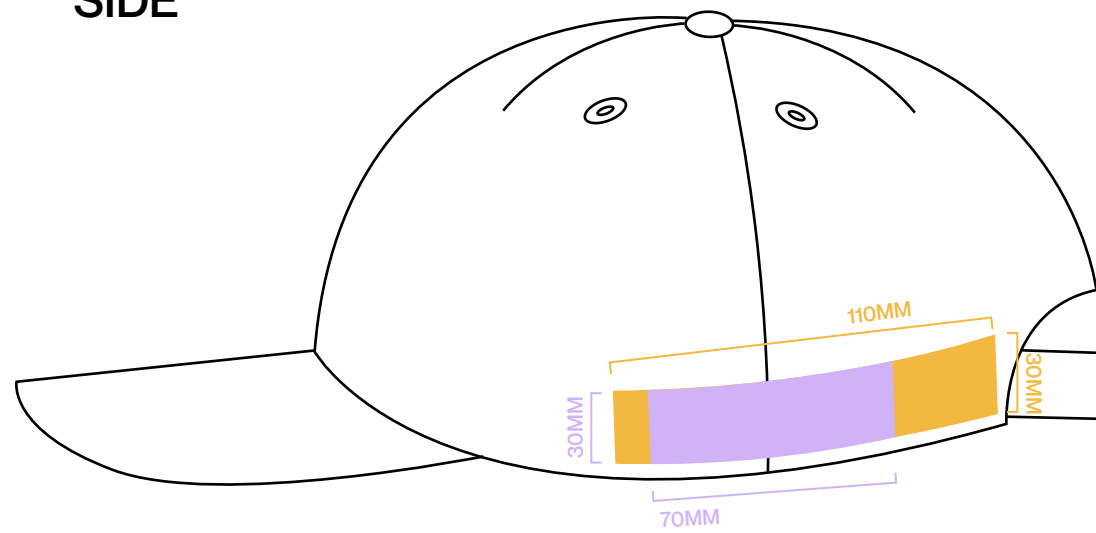

FRONT

BACK

SIDE

-  SUPACOLOUR & VINYL
-  EMBROIDERY

FRONT

BACK

-  SUPACOLOUR & VINYL
-  EMBROIDERY

FRONT

BACK

SIDE

FRONT

BACK

SIDE

-  SUPACOLOUR & VINYL
*only available on Yesterday Cap
-  EMBROIDERY

FRONT

BACK

FRONT

BACK

* DESIGN MAX SIZE 100MM WIDE

 EMBROIDERY

FRONT

BACK

 EMBROIDERY