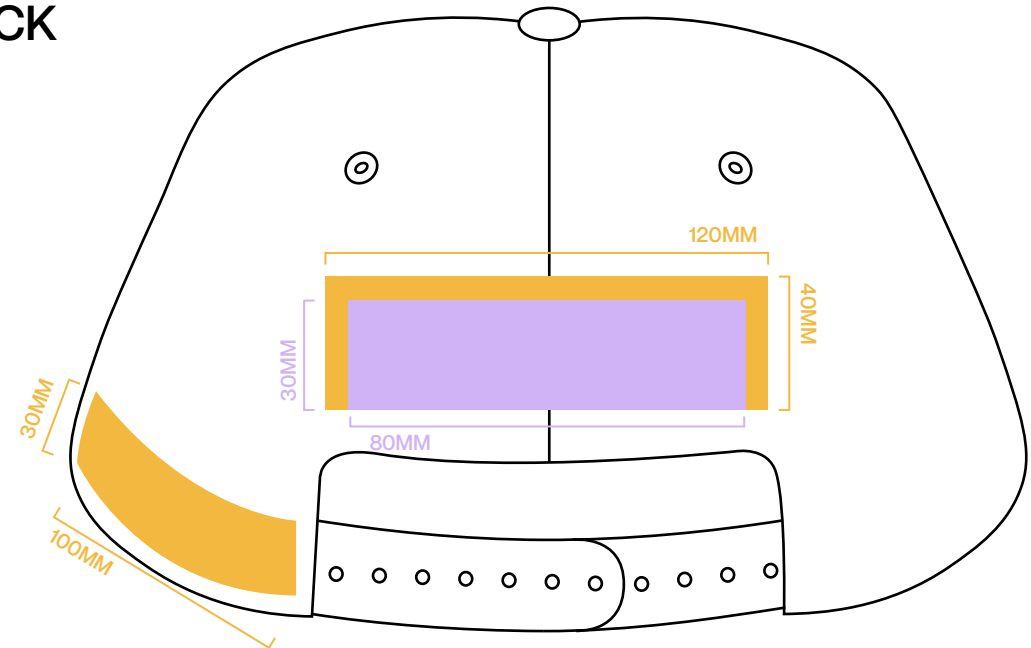

BACK

SIDE

FRONT

BACK

SIDE

-  SUPACOLOUR & VINYL
*only available on Yesterday Cap
-  EMBROIDERY

FRONT

BACK

FRONT

BACK

* DESIGN MAX SIZE 100MM WIDE

 EMBROIDERY

FRONT

BACK

 EMBROIDERY