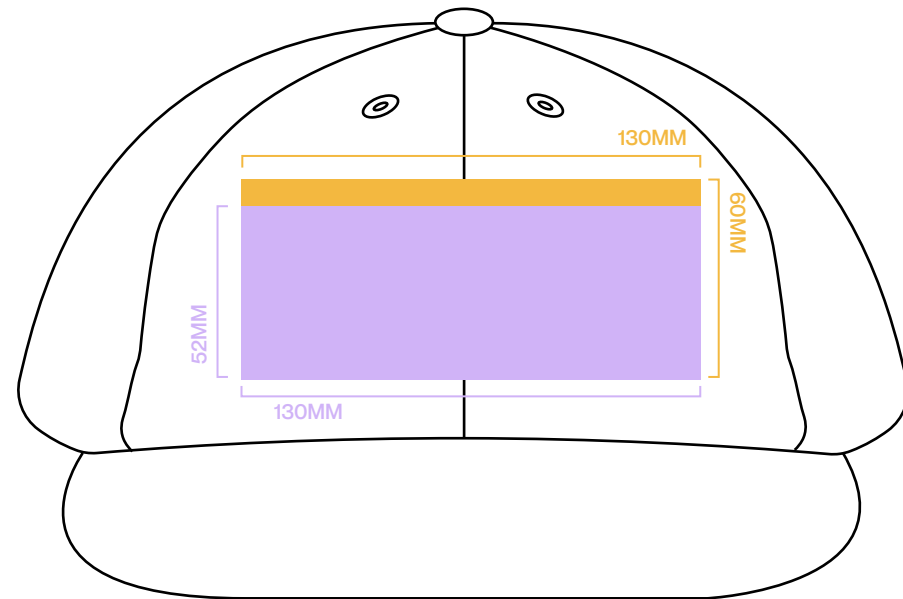

FRONT

BACK

SIDE

-  SUPACOLOUR & VINYL
-  EMBROIDERY

FRONT

BACK

-  SUPACOLOUR & VINYL
-  EMBROIDERY

FRONT

BACK

SIDE

FRONT

BACK

SIDE

-  SUPACOLOUR & VINYL
*only available on Yesterday Cap
-  EMBROIDERY

FRONT

BACK

FRONT

BACK

* DESIGN MAX SIZE 100MM WIDE

 EMBROIDERY

FRONT

BACK

 EMBROIDERY