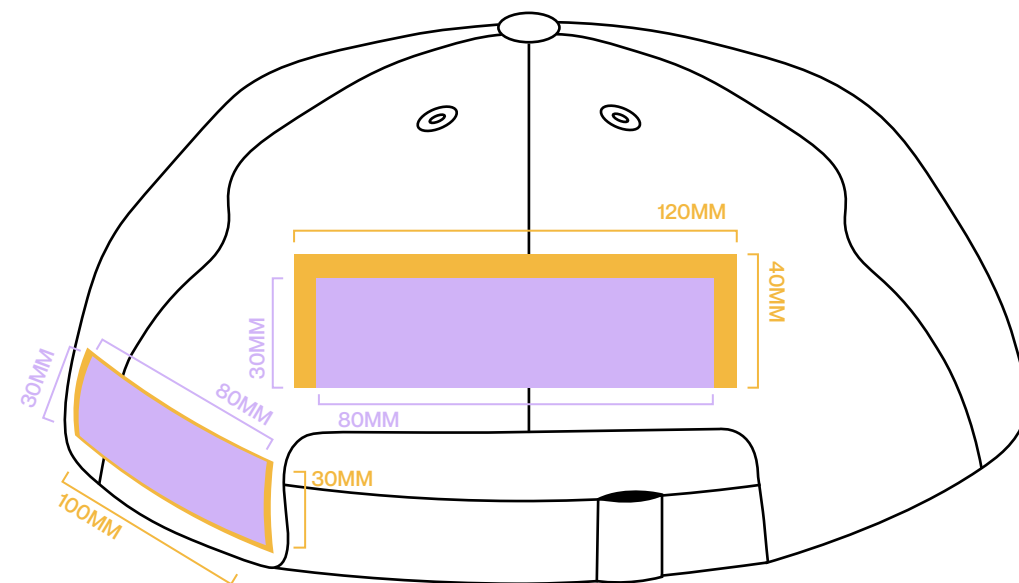

FRONT

BACK

SIDE

-  SUPACOLOUR & VINYL
-  EMBROIDERY

FRONT

BACK

-  SUPACOLOUR & VINYL
-  EMBROIDERY

FRONT

BACK

SIDE

FRONT

BACK

SIDE

-  SUPACOLOUR & VINYL
*only available on Yesterday Cap
-  EMBROIDERY

FRONT

BACK

FRONT

BACK

* DESIGN MAX SIZE 100MM WIDE

 EMBROIDERY

FRONT

BACK

 EMBROIDERY