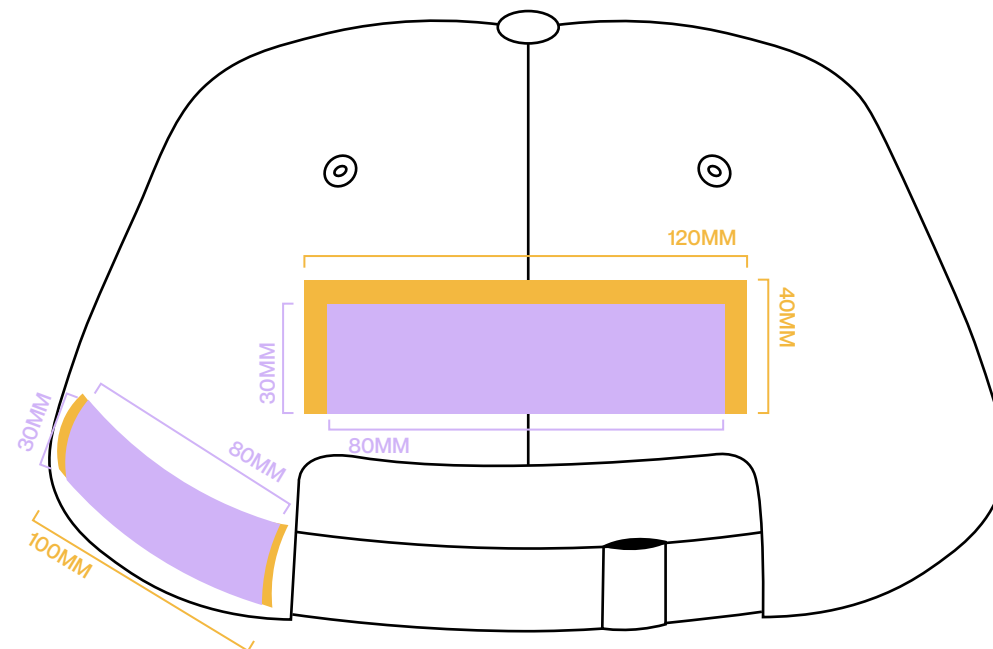

BACK

SIDE

FRONT

BACK

SIDE

-  SUPACOLOUR & VINYL
*only available on Yesterday Cap
-  EMBROIDERY

FRONT

BACK

FRONT

BACK

* DESIGN MAX SIZE 100MM WIDE

 EMBROIDERY

FRONT

BACK

 EMBROIDERY