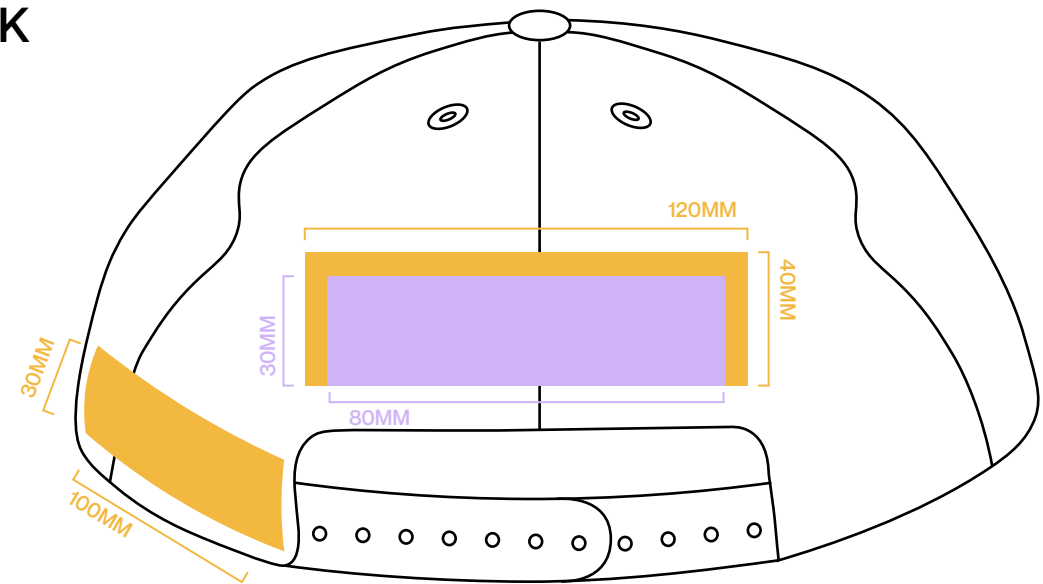

FRONT

BACK

SIDE

-  SUPACOLOUR & VINYL
-  EMBROIDERY

FRONT

BACK

-  SUPACOLOUR & VINYL
-  EMBROIDERY

FRONT

BACK

SIDE

FRONT

BACK

SIDE

-  SUPACOLOUR & VINYL
*only available on Yesterday Cap
-  EMBROIDERY

FRONT

BACK

FRONT

BACK

* DESIGN MAX SIZE 100MM WIDE

 EMBROIDERY

FRONT

BACK

 EMBROIDERY