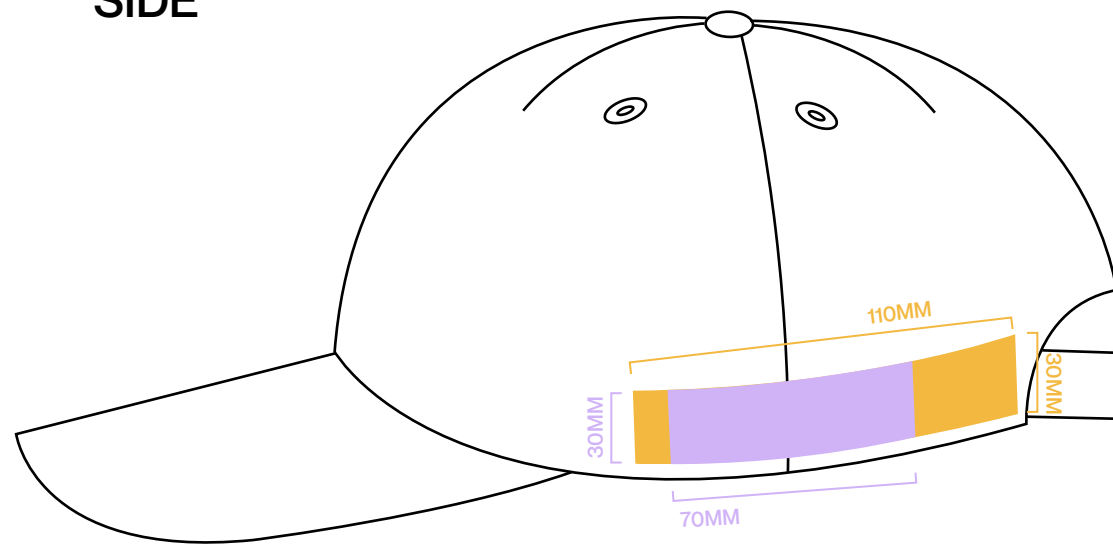

FRONT

BACK

SIDE

-  SUPACOLOUR & VINYL
-  EMBROIDERY

FRONT

BACK

-  SUPACOLOUR & VINYL
-  EMBROIDERY

FRONT

BACK

SIDE

FRONT

BACK

SIDE

-  SUPACOLOUR & VINYL
*only available on Yesterday Cap
-  EMBROIDERY

FRONT

BACK

FRONT

BACK

* DESIGN MAX SIZE 100MM WIDE

 EMBROIDERY

FRONT

BACK

 EMBROIDERY