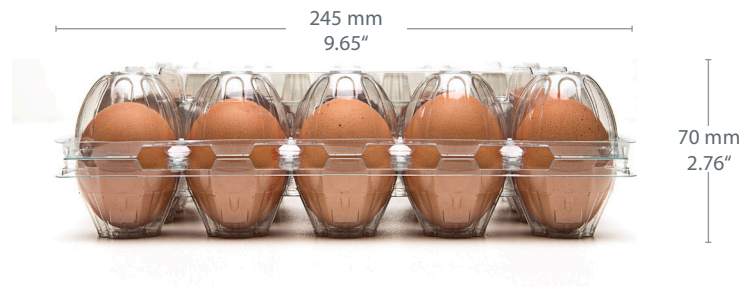

DATASHEET

TRAYPACK 1x20 r-PET

SIDE VIEW

FRONT VIEW

TOP VIEW

DATASHEET

TRAYPACK 1x20 r-PET

UNITS: 1

EGGS/UNIT: 20

MATERIAL: r-pet 

PROCESSING: vacuum formed

CALIBER:

certified according to BRC/IoP Global Standard-Packaging

LAYER STRUCTURE

4 Bags/Layer

TRUCK LOADING

max. 1 year

NO pallet on top of the other

max. +40°C
min. +10°C

Do NOT expose
to sunlight

BAG DIMENSIONS

675 x 600 x 245 mm (L x W x H)

26.57" x 53.62" x 9.65" (L x W x H)

Net Weight (kg) 12.85