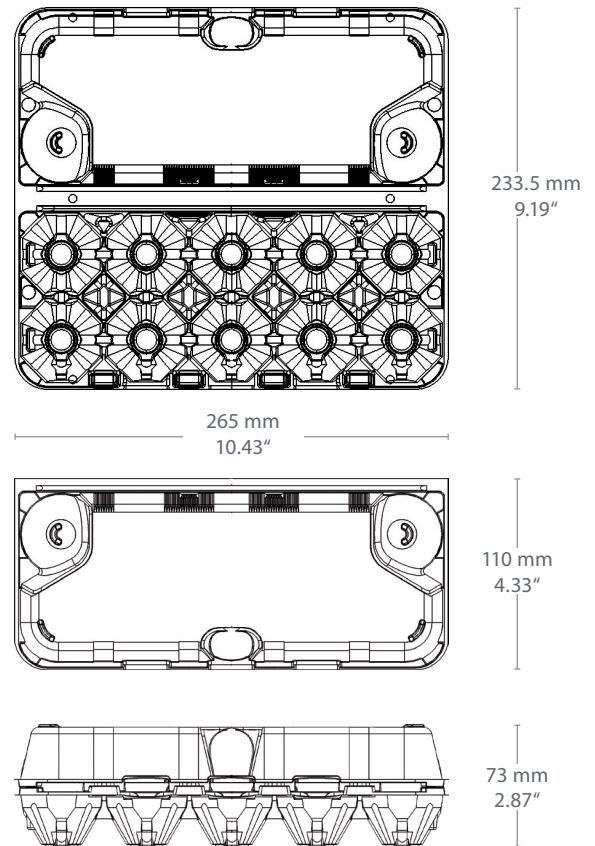

PACK DIMENSIONS

OVOTHERM International Handels GmbH
Ricoweg 28, 2351 Wiener Neudorf, Austria / Europe
phone +43 2236 61928 0, fax +43 2236 62741
email office@ovotherm.com, email sales@ovotherm.com