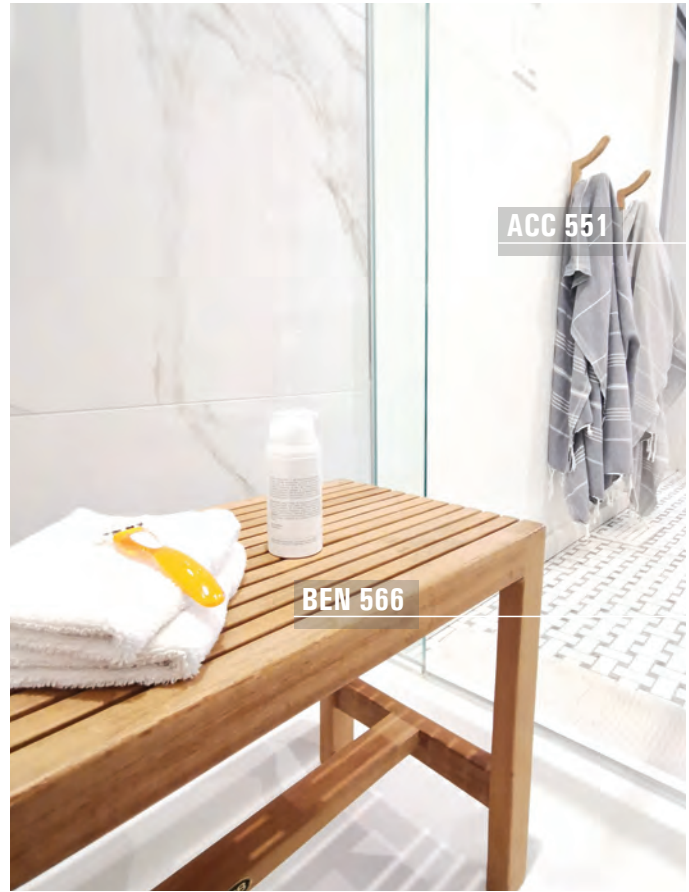

WILL NOT
SPLINTER

HAND SANDED
FINISH

Wide slabs.
Perfect corner fit.
Maximize space.
No visible screws.
Sturdy.

No assembly
required

Coach corner shower bench 31" (80 cm)

31 1/2" L x 15 3/4" D x 17 3/4" H
80 cm L x 40 cm D x 45 cm H

SKU: BEN514

Fiji Shower Benches

100% NATURAL
GRADE A

MORTISE &
TENON JOINT

WILL NOT
SPLINTER

HAND SANDED
FINISH

Thin slabs.
Perfect corner fit.
Maximize space.
Shelf for product
storage.
No visible screws.
Sturdy.

No assembly
required

Fiji shower bench 18" (45 cm)

17 3/4" L x 12 1/4" D x 18" H
45 cm L x 31 cm D x 45 cm H

SKU: BEN531

Fiji shower bench 24" (60 cm)

23 1/2" L x 12 1/4" D x 17 3/4" H
60 cm L x 31 cm D x 45 cm H