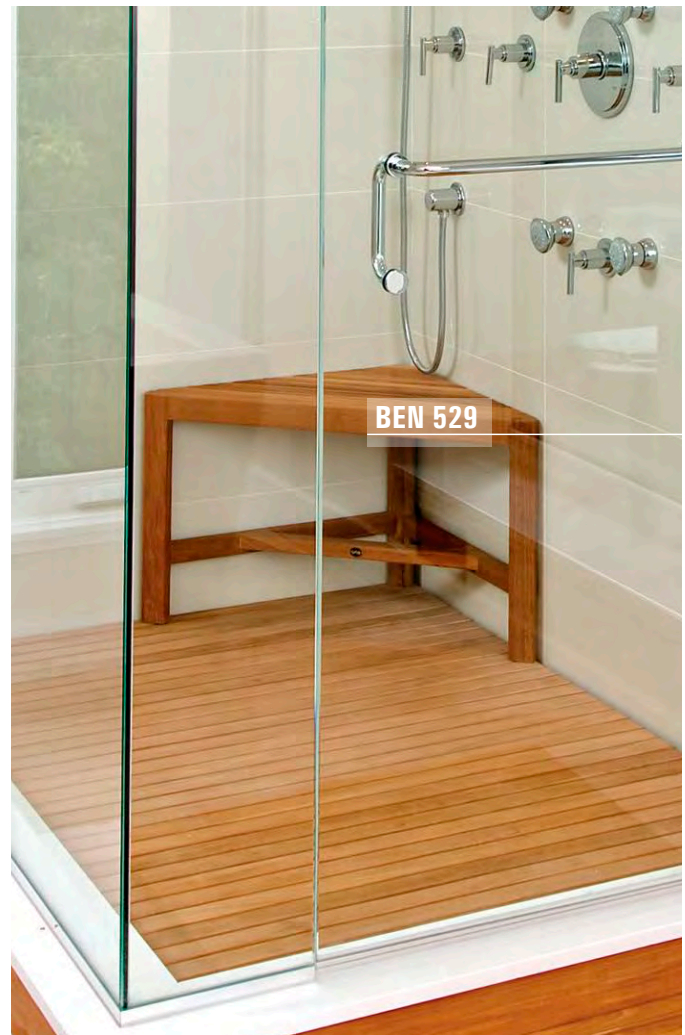

SKU: BEN604

Fiji shower bench
36" (90 cm) with shelf

NEW

35 1/2" L x 12" D x 17 3/4" H
90 cm L x 31 cm D x 45 cm H

SKU: BEN605

Fiji shower bench
47" (120 cm)

NEW

47" L x 12" D x 17 3/4" H
120 cm L x 31 cm D x 45 cm H

SKU: BEN606

Fiji shower bench
47" (120 cm) with shelf

NEW

47" L x 12" D x 17 3/4" H
120 cm L x 31 cm D x 45 cm H

SKU: BEN607

Fiji Corner Shower Benches

 Thin slabs.
 Perfect corner fit.
 Maximize space.
 Shelf for product storage.
 No visible screws.
 Sturdy.

Fiji corner shower bench
Front side 31" (80 cm)

31 1/2" L x 15 3/4" D x 17 3/4" H
80 cm L x 40 cm D x 45 cm H

SKU: BEN529

Fiji corner shower bench with shelf
Front side 31" (80 cm)

31 1/2" L x 15 3/4" D x 17 3/4" H
80 cm L x 40 cm D x 45 cm H