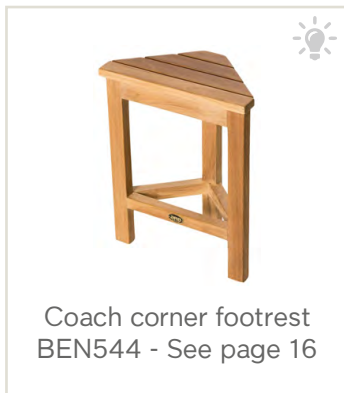

WILL NOT
SPLINTER

HAND SANDED
FINISH

Wide slabs.
Perfect corner fit.
Maximize space.
No visible screws.
Sturdy.

No assembly
required

Coach corner shower bench 31" (80 cm)

31 1/2" L x 15 3/4" D x 17 3/4" H
80 cm L x 40 cm D x 45 cm H

SKU: BEN514

Fiji Shower Benches

100% NATURAL
GRADE A

MORTISE &
TENON JOINT

WILL NOT
SPLINTER

HAND SANDED
FINISH

Thin slabs.
Perfect corner fit.
Maximize space.
Shelf for product
storage.
No visible screws.
Sturdy.