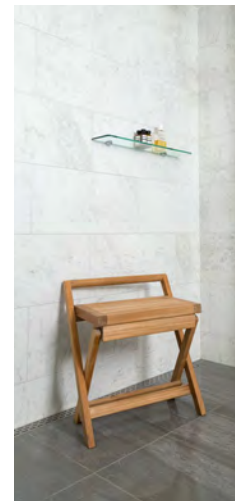

Product Collection 2023

FEATURED COLLECTIONS

- 08 Coach Shower Benches
- 10 Coach Corner Shower Benches
- 11 Fiji Shower Benches
- 15 Fiji Corner Shower Benches
- 16 Coach & Fiji Footrests
- 17 Fiji Shower Shelves
- 18 Hawaii Bench Table
- 20 Hot Tub Steps
- 22 Elite Shower Benches
- 24 Curved Shower Benches
- 26 Accessories Bath, Shower, & Spa
- 28 Coach Kitchen Sink Caddies
- 29 Accessories Hooks & Shelves
- 30 Folding Shower Benches
- 31 Accessories
- 32 Accessories Towel Ladders
- 33 Accessories Shelves
- 35 Shower & Bath Mats
- 37 Custom Orders
- 38 Care Instructions
- 39 Teak University
- 40 Schematic References

10

11

30

18

20

32

35