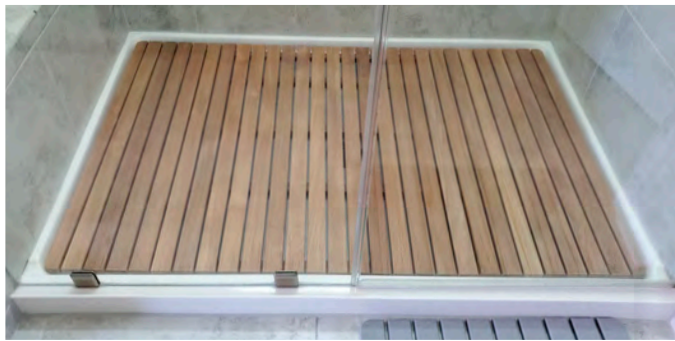

We can cut your mat to your exact requirements. Select a mat that is slightly larger than the area to be covered.

Mat cutting fee: $80/mat net. No discount.

HOW TO MEASURE

1. Measure the distance from wall to wall on all sides, inside the base.
2. Subtract ¼" from the width and depth to allow the mat to be easily removed for cleaning.

Allow 3 weeks for delivery after placing order.

Custom Mat Measurements Example:

Depth: $36 \frac{1}{4}'' = 36'' \cdot 92.1 \text{ cm} = 91.44 \text{ cm}$

Width: $42 \frac{1}{4}'' = 42'' \cdot 107.3 \text{ cm} = 106.7 \text{ cm}$

Choose between these 4 corner styles when ordering a custom cut: