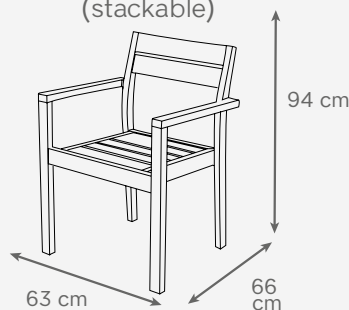

Stellar dining armchair
(stackable)

23 1/4" L x 18 3/4" D x 32 3/4" H
59 L x 48 D x 83 H cm
SKU: CHR552