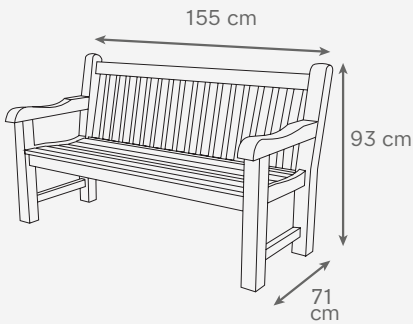

Laundry box hamper - 3 sacks

39 1/2" L x 15 3/4" D x 23 3/4" H
100 L x 40 D x 61 H cm
SKU: ACC613

Liner garden planter box 18" (45 cm)

17 3/4" L x 17 3/4" D x 17 3/4" H
45 L x 45 D x 45 H cm
SKU: ACC614

Georgia park bench
61" (155 cm)