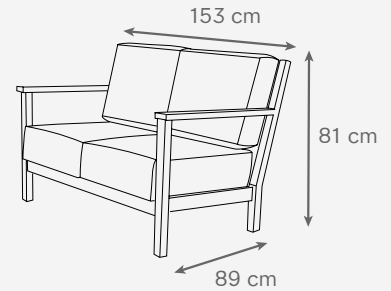

Asia deep seating loveseat

60" L x 35" D x 32" H
153 L x 89 D x 81 H cm
SKU: BEN568