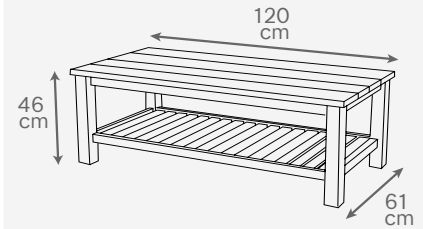

Jay coffee table with shelf
rectangular 47" (120 cm)

47" L x 24" D x 18" H
120 L x 61 D x 46 H cm
SKU: TAB580