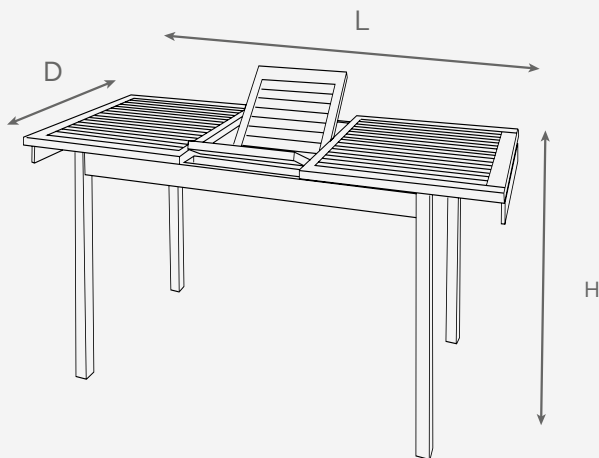

Foster extendable dining table

Rectangular 47"/67" X 36"

47"/67" L x 35 1/2" D x 29 1/2" H
120 /170 L x 90 D x 75 H cm
SKU: TAB620

Rectangular 65"/85" X 36"

65"/85" L x 35 1/2" D x 29 1/2" H
165 /216 L x 90 D x 75 H cm
SKU: TAB621

Rectangular 71"/91" X 36"

70 3/4"/91" L x 35 1/2" D x 29 1/2" H
180 /231 L x 90 D x 75 H cm
SKU: TAB622