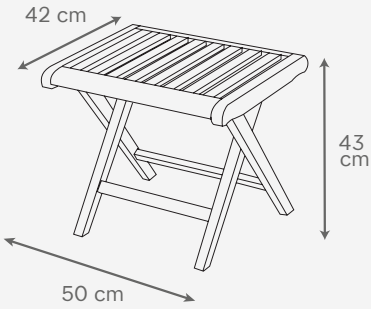

Cordele dining table
rectangular 63" (160 cm)

63" L x 35 1/2" D x 29 3/4" H
160 L x 90 D x 76 H cm
SKU: TAB631

Teak & Specialties

Schematic References

Leg rest 3 positions

19 1/2" L x 16 1/2" D x 17" H
50 L x 42 D x 43 H cm
SKU: ACC507