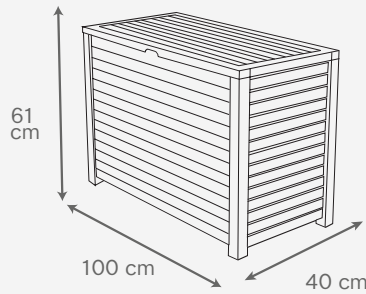

Laundry box hamper - 3 sacks

39 1/2" L x 15 3/4" D x 23 3/4" H
100 L x 40 D x 61 H cm
SKU: ACC613

Liner garden planter box 18" (45 cm)

17 3/4" L x 17 3/4" D x 17 3/4" H
45 L x 45 D x 45 H cm
SKU: ACC614

Georgia park bench
61" (155 cm)