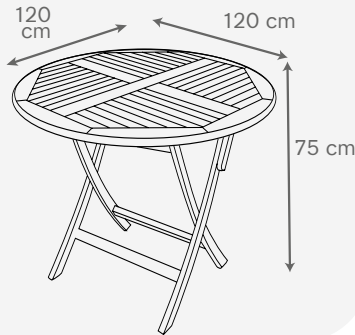

Subscribe to TEAK U
by emailing us at
info@arbteak.com

Teak & Specialties

Schematic References

Pedestal café dining table
round 47" (120 cm)

47" L x 47" D x 29 1/2" H
120 L x 120 D x 75 H cm
SKU: TAB519

Classic folding dining table
round 47" (120 cm)