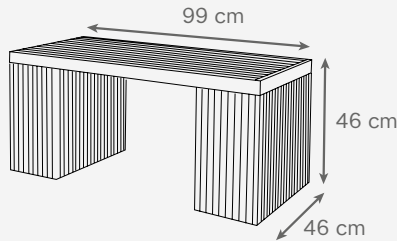

Liner bench 39" (100 cm)

39" L x 18" D x 18" H
99 L x 46 D x 46 H cm
SKU: BEN549