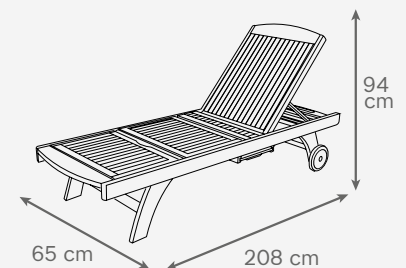

Manhattan folding bar chair

19" L x 17" D x 48" H
48 L x 43 D x 122 H cm
SKU: CHR512

Stellar dining armchair
(stackable)

23 1/4" L x 18 3/4" D x 32 3/4" H
59 L x 48 D x 83 H cm
SKU: CHR552

Colorado adjustable lounger