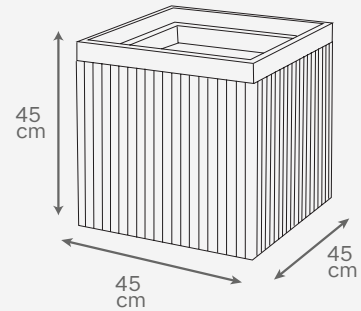

Laundry box hamper - 3 sacks

39 1/2" L x 15 3/4" D x 23 3/4" H
100 L x 40 D x 61 H cm
SKU: ACC613

Liner garden planter box 18" (45 cm)

17 3/4" L x 17 3/4" D x 17 3/4" H
45 L x 45 D x 45 H cm
SKU: ACC614

Georgia park bench
61" (155 cm)