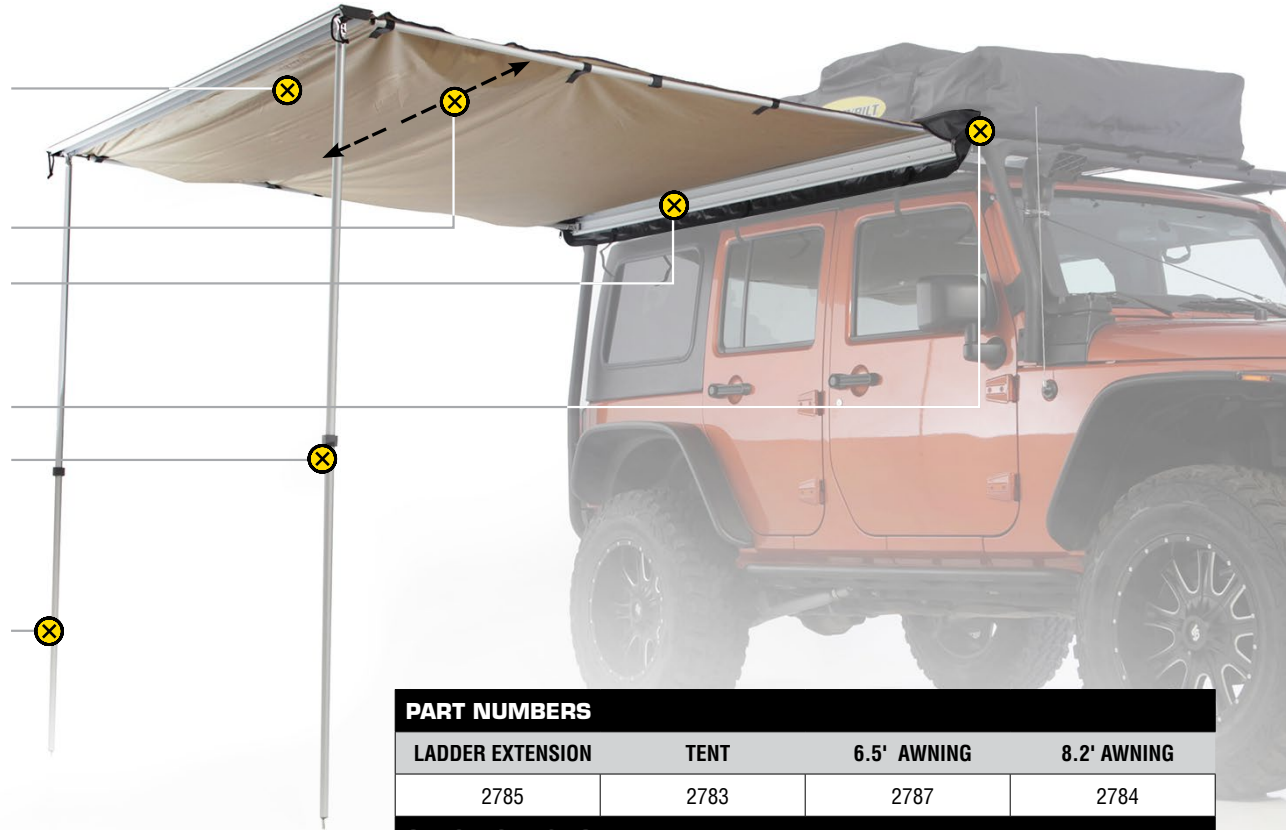

Set up camp in minutes with Smittybilt's **OVERLANDER ROOF TOP TENT**, with waterproof construction, mesh windows for ventilation, and a wide aluminum ladder as standard features.

Built with the same high quality materials as their roof top tent, Smittybilt's **OVERLANDER AWNING** provides shade on those hot summer days and easily attaches to most standard roof racks.

GET THE ORIGINAL

OVERLANDER TENT

Sunroof

Waterproof Rainfly

600D Heavy-duty rip stop polyester, waterproof, polyurethane impregnated

Mosquito netting

Sandwich Base

2.5cm aluminum/polyurethane base (max. load rating 300kg)

Sunroof

GET THE ORIGINAL

AWNING

- Heavy-duty cover**
UV-stabilized cover, 600GSM, 500D PVC with zipper. Coyote Tan color
- Choice of 6.5" or 8.2" widths
- Quick setup and storage**
Permanently attached side rails and support legs. Includes heavy duty travel
- Waterproof storage bag**
- Rugged construction**
Light weight extruded aluminum, self-contained telescopic legs and arms, twist-lock poles
- Self-standing in calm conditions.** Includes stakes and ropes for securing legs harsh conditions

PART NUMBERS			
LADDER EXTENSION	TENT	6.5' AWNING	8.2' AWNING
2785	2783	2787	2784
SPECIFICATIONS			
	OVERLANDER TENT	6.5' AWNING	8.2' AWNING
Open size	95"W x 56"L x 51"H	6.5' x 6.5'	8.2' x 6.5'
Packing size	58" x 49" x 13"	83" x 5" x 6"	102" x 5" x 6"
Shipping Weight	132 Lbs/59.8 Kgs	23 Lbs/10.5 Kgs	25 Lbs/11.2 Kgs
Actual Weight	116.5 Lbs/52.8 Kgs	20.3 Lbs/9.2 Kgs	21.6 Lbs/9.8 Kgs