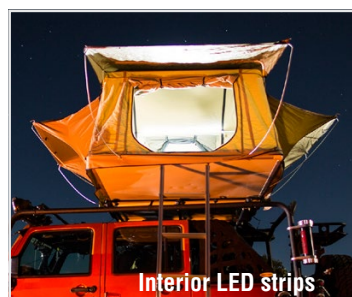

Set up camp in minutes with Smittybilt's **OVERLANDER ROOF TOP TENT**, with waterproof construction, mesh windows for ventilation, and a wide aluminum ladder as standard features.

Built with the same high quality materials as their roof top tent, Smittybilt's **OVERLANDER AWNING** provides shade on those hot summer days and easily attaches to most standard roof racks.

GET THE ORIGINAL

OVERLANDER TENT

Sunroof

Waterproof Rainfly

600D Heavy-duty rip stop polyester, waterproof, polyurethane impregnated

Mosquito netting

Sandwich Base

2.5cm aluminum/polyurethane base (max. load rating 300kg)

Heavy duty zippers
and mosquito screens

CE-approved cigarette lighter
adapter and extension cord

Heavy-duty, lightweight,
waterproof rain fly w/4mm
spring steel flysheet poles

Shoe storage bag

Interior LED Strips

Sunroof

GET THE ORIGINAL

AWNING

- Heavy-duty cover**
UV-stabilized cover, 600GSM, 500D PVC with zipper. Coyote Tan color
- Choice of 6.5" or 8.2" widths
- Quick setup and storage**
Permanently attached side rails and support legs. Includes heavy duty travel
- Waterproof storage bag**
- Rugged construction**
Light weight extruded aluminum, self-contained telescopic legs and arms, twist-lock poles
- Self-standing in calm conditions.** Includes stakes and ropes for securing legs harsh conditions