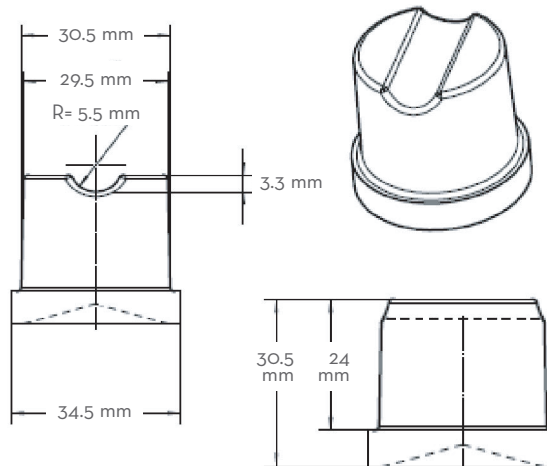

### GOURMET ICE DIMENSIONS

Height	30.5 mm
Diameter	34.25 mm

UCGO45A GOURMET SERIES UNDERCOUNTER

## Dimensions

ALL MODELS	
W x D x H (mm)	387 x 510 x 656 on levlers
Optional Leg Kit 150mm high	