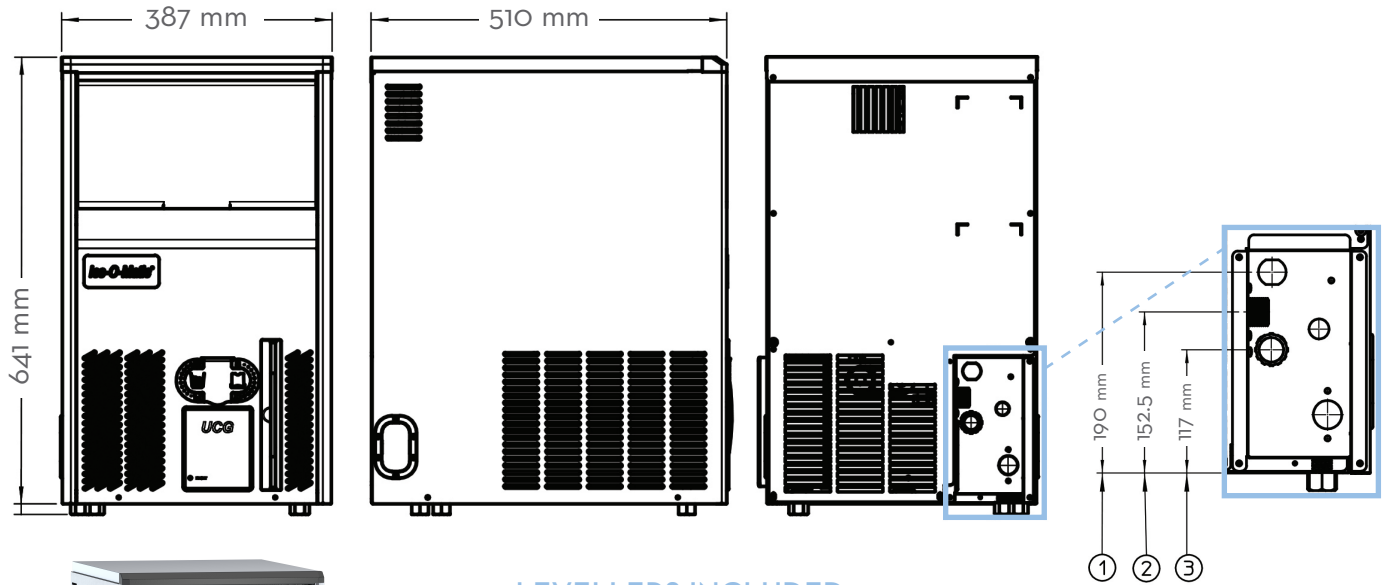

### GOURMET ICE DIMENSIONS

Height	30.5 mm
Diameter	34.25 mm

UCGO45A GOURMET SERIES UNDERCOUNTER

# UCGO45A GOURMET SERIES UNDERCOUNTER

UCGO45A GOURMET SERIES UNDERCOUNTER

**LEVELLERS INCLUDED**  
Do Not Extend - 15 mm

- 1 - Power Cord
- 2 - 19 mm Water Inlet
- 3 - 20 mm Water Drain

## Dimensions

ALL MODELS	
W x D x H (mm)	387 x 510 x 656 on levlers
Optional Leg Kit 150mm high	