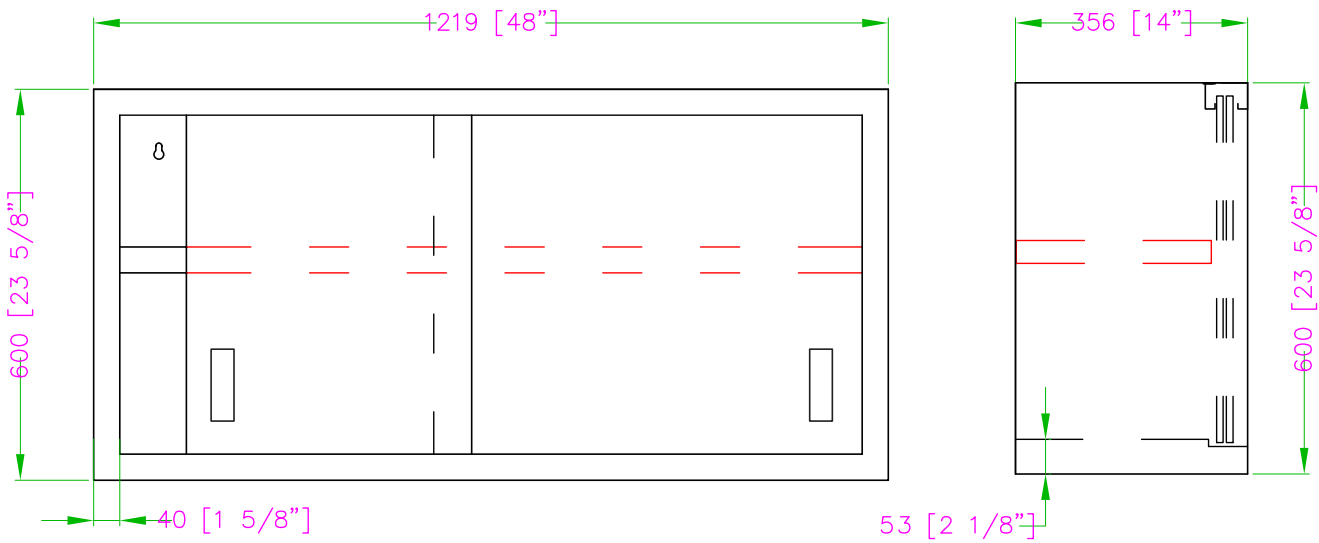

TWCA-1448-SS STAINLESS STEEL WALL CABINET

- All made with high quality 430 stainless steel
- Stainless steel inside shelf included
- Delivered assembled
- Gauge 18

Distributed by:
DISTEX 

www.distex.ca

Your Premium Partner