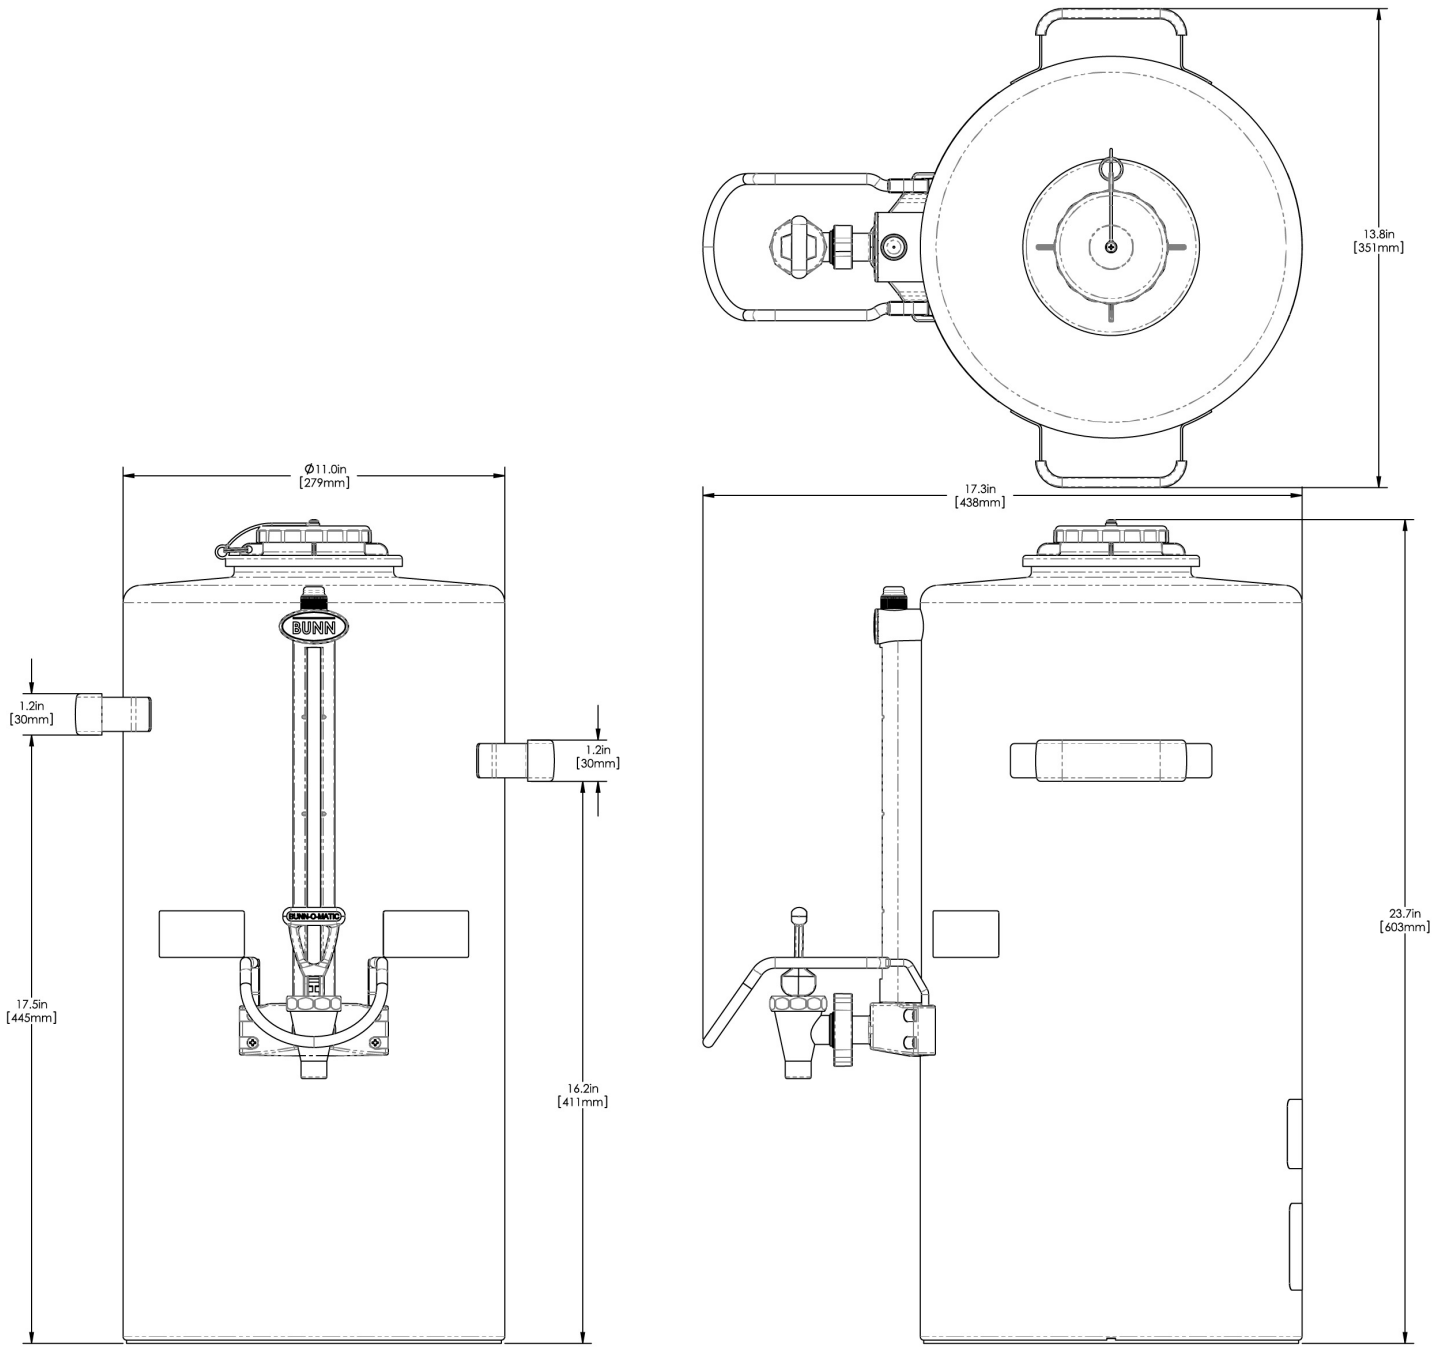

3Gal(11.4L) Titan TF Srvr

Height: 23.7" Width: 13.8" Depth: 17.3"
(60.2cm) (35.1cm) (43.9cm)

- Brew-through lid
- Fast flow faucet with heightened serving clearance allows for dispensing directly into large cups, decanters and thermal carafes
- Integrated sight gauge assembly allows for easy cleaning
- Durable all stainless steel construction
- Eco-friendly foam-insulated
- Offset handles allow servers to be placed next to each other
- Contemporary styling and wrap program for maximum merchandising
- Ships with full-color iced tea decal
- Sump dispense valve assures complete dispensing
- PROP 65 Warning Decal included in packaging with equipment

Last Updated:
12/13/2021

	Unit			Shipping				
	Height	Width	Depth	Height	Width	Depth	Weight	Volume
English	23.7 in.	13.8 in.	17.3 in.	19.0 in.	14.9 in.	27.5 in.	19.100 lbs	4.498 ft ³
Metric	60.2 cm	35.1 cm	43.9 cm	48.3 cm	37.8 cm	69.9 cm	8.664 kgs	0.127 m ³