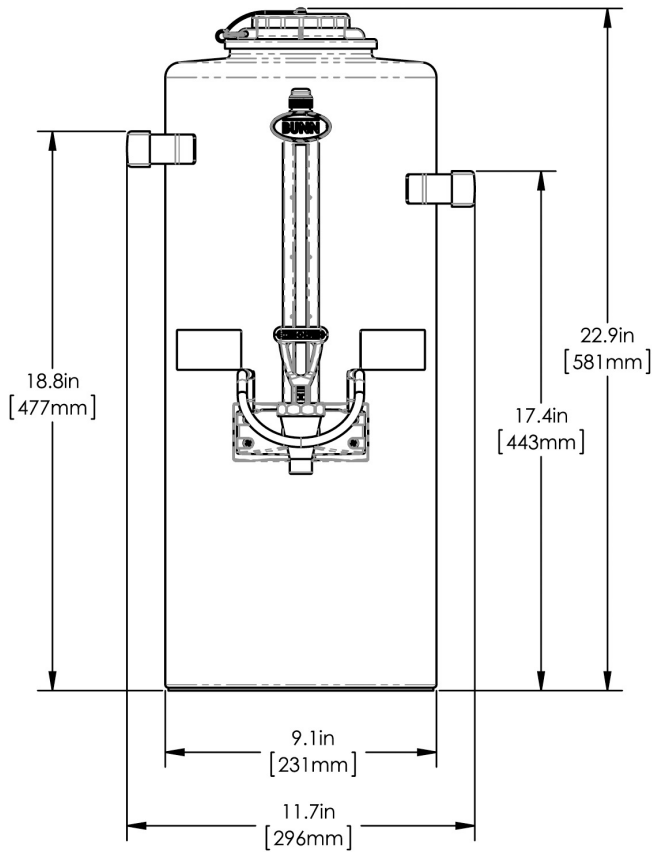

1.5Gal (5.7L) TITAN TF Server

Height: 22.9" Width: 11.7" Depth: 15.3"
(58.2cm) (29.7cm) (38.9cm)

- Brew-through lid with tethered cap
- Compatible with BUNN ThermoFresh® and Infusion Series® (tall) systems
- Fast flow faucet with heightened serving clearance allows for dispensing directly into large cups, decanters and thermal carafes
- Integrated sight gauge assembly allows for easy cleaning
- Durable all stainless steel construction
- Eco-friendly foam-insulated
- Offset handles allow servers to be placed next to each other
- Contemporary styling and wrap program for maximum merchandising

Agency:

Specifications

Product #: 46300.0000

Finish: Stainless

Additional Features

Holding Capacity

English	Metric
192 oz.	5.7 L

 WARNING:

Last Updated:
06/28/2021

	Unit			Shipping				
	Height	Width	Depth	Height	Width	Depth	Weight	Volume
English	22.9 in.	11.7 in.	15.3 in.	19.0 in.	14.9 in.	27.5 in.	9.555 lbs	4.498 ft ³
Metric	58.2 cm	29.7 cm	38.9 cm	48.3 cm	37.8 cm	69.9 cm	4.334 kgs	0.127 m ³