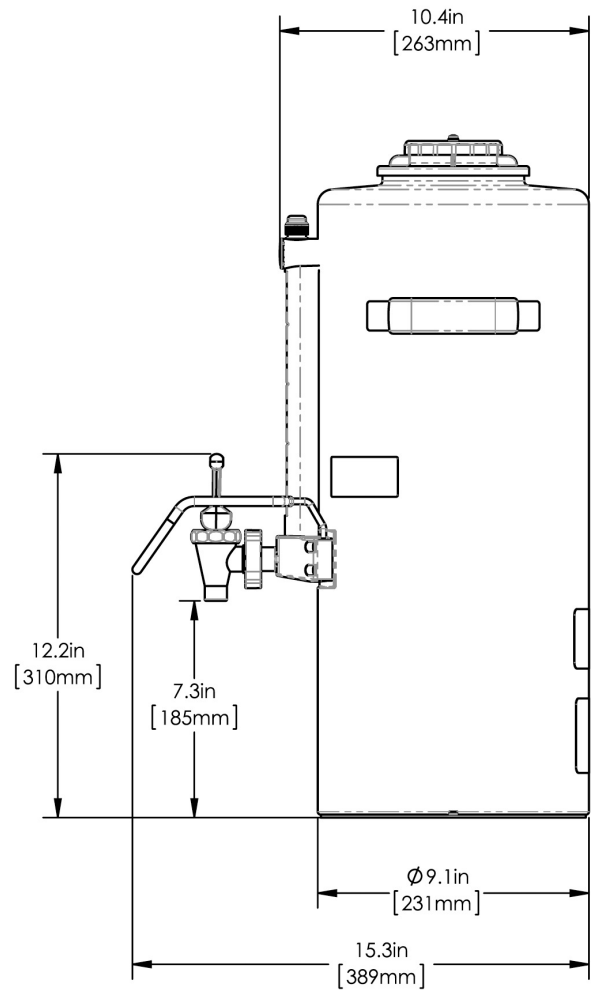

1.5Gal (5.7L) TITAN TF Server

Height: 22.9" Width: 11.7" Depth: 15.3"
(58.2cm) (29.7cm) (38.9cm)

- Brew-through lid with tethered cap
- Compatible with BUNN ThermoFresh® and Infusion Series® (tall) systems
- Fast flow faucet with heightened serving clearance allows for dispensing directly into large cups, decanters and thermal carafes
- Integrated sight gauge assembly allows for easy cleaning
- Durable all stainless steel construction
- Eco-friendly foam-insulated
- Offset handles allow servers to be placed next to each other
- Contemporary styling and wrap program for maximum merchandising

Agency:

Specifications

Product #: 46300.0000

Finish: Stainless

Additional Features

Holding Capacity

English	Metric
192 oz.	5.7 L

 WARNING:

Last Updated:
06/28/2021

	Unit			Shipping				
	Height	Width	Depth	Height	Width	Depth	Weight	Volume
English	22.9 in.	11.7 in.	15.3 in.	19.0 in.	14.9 in.	27.5 in.	9.555 lbs	4.498 ft ³
Metric	58.2 cm	29.7 cm	38.9 cm	48.3 cm	37.8 cm	69.9 cm	4.334 kgs	0.127 m ³