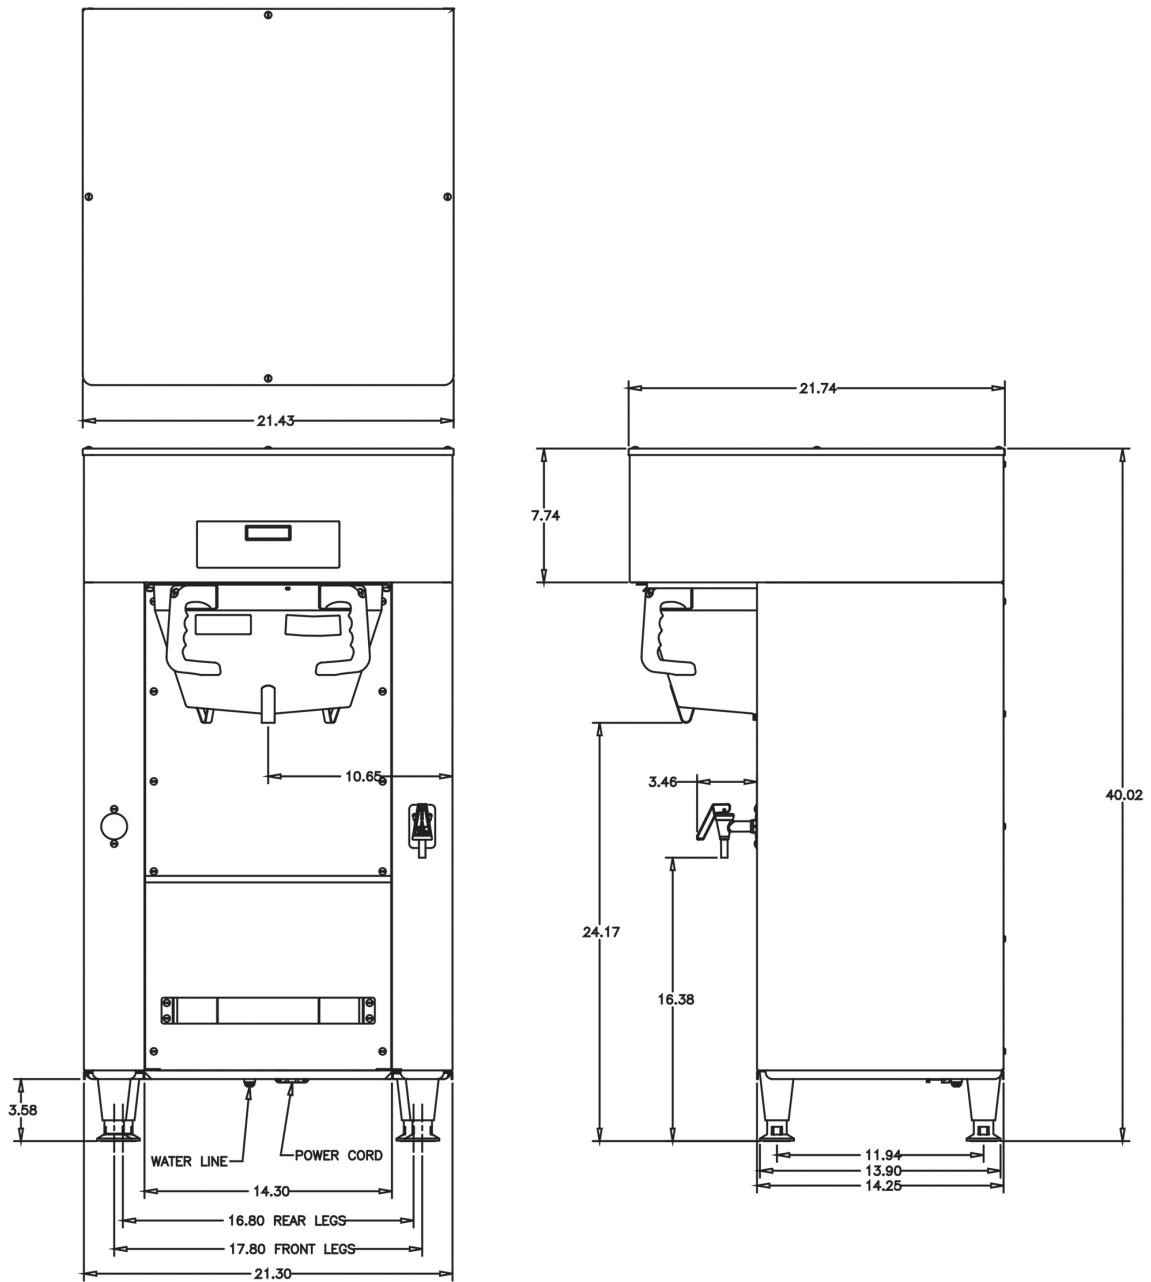

Titan Single DBC 120/208V Brewer

40.0" x 21.7" x 21.3"
(101.6cm x 55.1cm x 54.1cm)

- Brews up to 22.5 gallons (82.2 liters) of coffee per hour, while ensuring "quality in the cup" for each and every cup
- BrewMETER® allows automatic programming of pulse routine
- Coffee extraction controlled with pre-infusion and pulse brew, digital temperature control, and large sprayhead; coffee strength controlled with variable by-pass
- Funnel has 28oz (.8kg) ground coffee capacity and paper filter retainers to eliminate fold-over
- Titan TF servers [not included] are insulated to keep coffee hot for hours
- Energy-saver mode reduces tank temperature during idle periods
- Hot water faucet

Created on:
09/13/2017

Unit			Shipping					
	Width	Height	Depth	Width	Height	Depth	Weight	Volume
English	21.3 in.	40.0 in.	21.7 in.	-	-	-	107.000 lbs	18.219 ft³
Metric	54.1 cm	101.6 cm	55.1 cm	-	-	-	48.535 kgs	0.516 m³