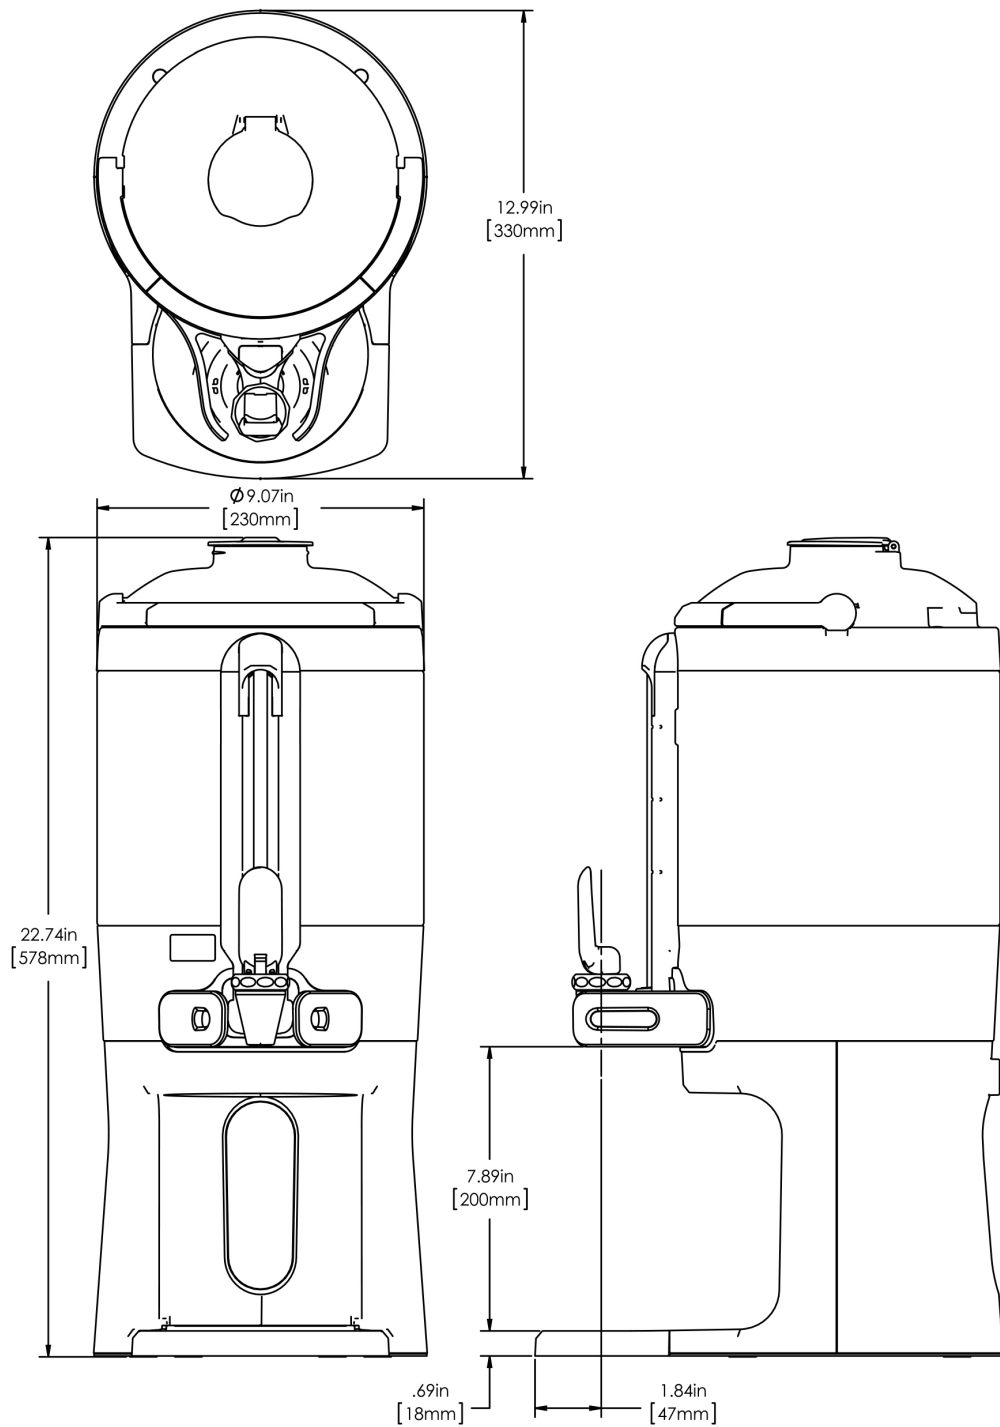

1.5Gal(5.7L) TF Srvr w/ Base, MSG GEN3

22.7" x 12.9" x 9.1"
(57.7cm x 32.8cm x 23.1cm)

- Vacuum insulated to keep coffee hot for hours
- Ideal for use with Twin or Single Infusion Series Brewers
- Brew-through design with flip lid cover
- Soft-grip bail handle for easy transportation
- Self-locking stand allows for multiple brewing and serving options
- Large cup clearance allows for dispensing into cups, decanters and thermal carafes
- Integrated sight gauge assembly allows for easy cleaning
- Sturdy aluminum faucet guard keeps faucet area clean and protected
- Drip tray is easily removed for cleaning or to provide extra clearance for dispensing into pitchers
- Fast flow faucet

Agency:

Specifications

Product #: 44050.0200

Handle: Bail Handle

Liner: Stainless Steel

Dispense: Lever Action

Lid Color: Black

Additional Features

Created on:
01/25/2019

	Unit			Shipping				
	Width	Height	Depth	Width	Height	Depth	Weight	Volume
English	9.1 in.	22.7 in.	12.9 in.	12.3 in.	26.5 in.	15.3 in.	14.300 lbs	2.865 ft ³
Metric	23.1 cm	57.7 cm	32.8 cm	31.1 cm	67.3 cm	38.7 cm	6.486 kgs	0.081 m ³