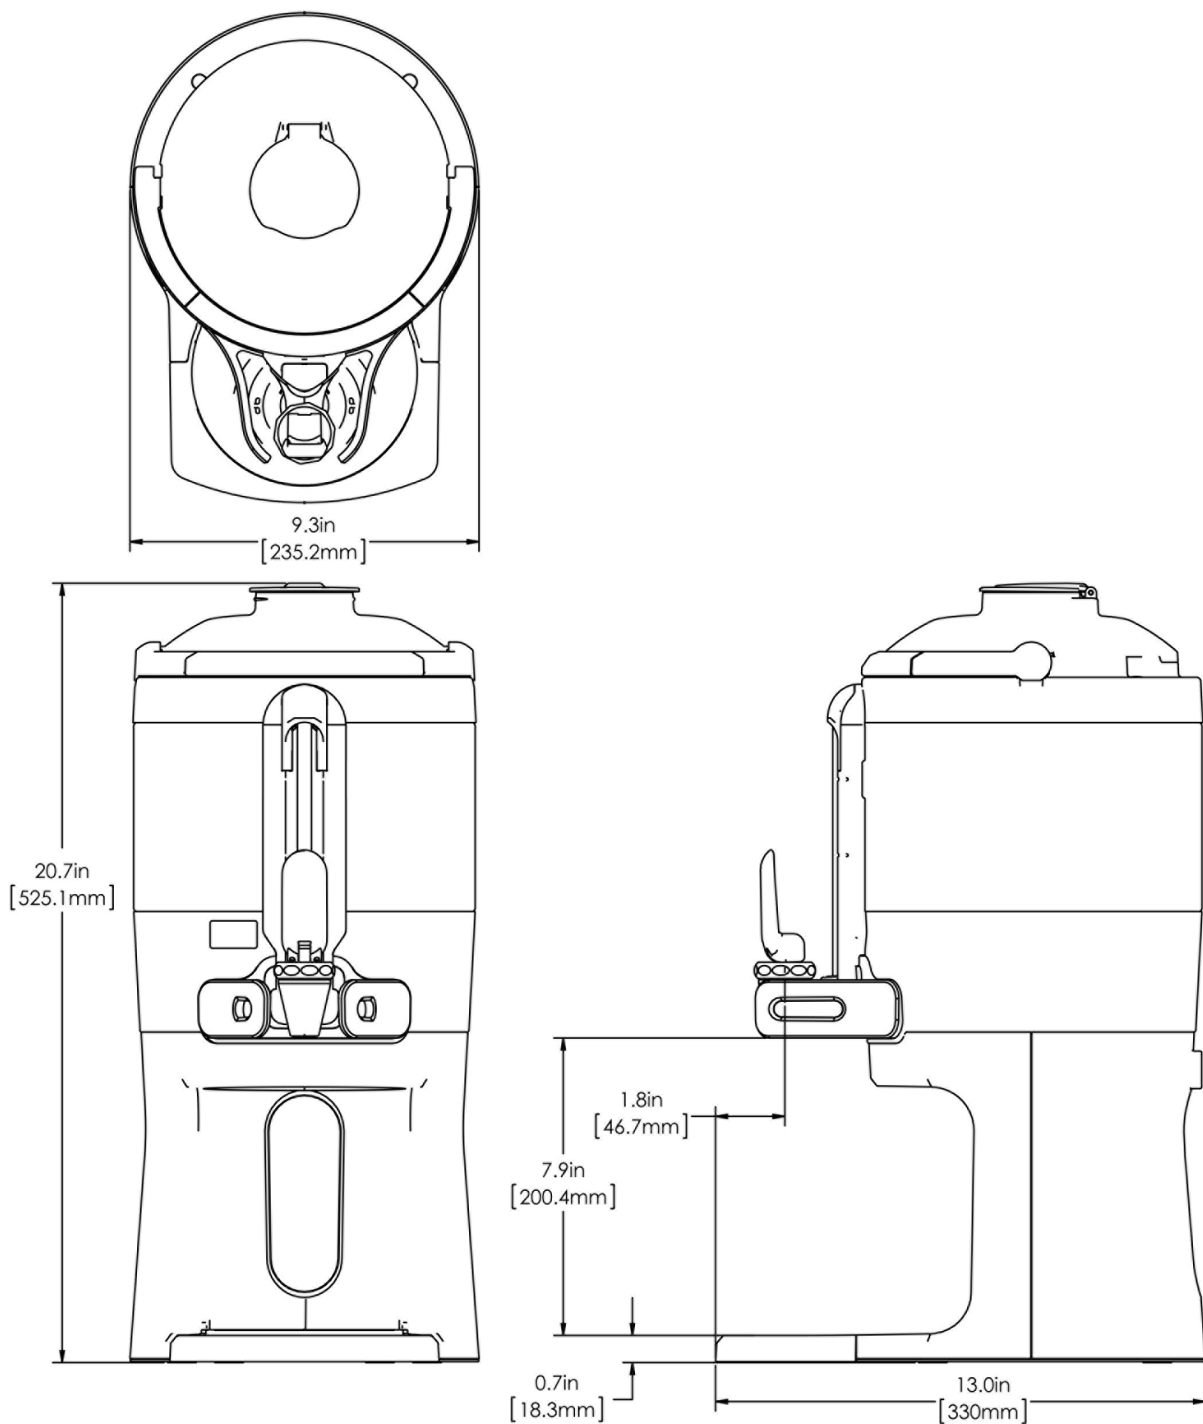

# 1Gal(3.8L) TF Srvr w/ Base, MSG GEN3

20.7" x 13.0" x 9.3"  
(52.6cm x 33.0cm x 23.6cm)

- Vacuum insulated to keep coffee hot for hours
- Brew-through design with flip lid cover
- Soft-grip bail handle for easy transportation
- Self-locking stand allows for multiple brewing and serving options
- Large cup clearance allows for dispensing into cups, decanters and thermal carafes
- Integrated sight gauge assembly allows for easy cleaning
- Sturdy aluminum faucet guard keeps faucet area clean and protected
- Drip tray is easily removed for cleaning or to provide extra clearance for dispensing into pitchers
- Fast flow faucet
- Ideal for use with Twin or Single Infusion Series Brewers

Created on:  
01/25/2019

	Unit			Shipping				
	Width	Height	Depth	Width	Height	Depth	Weight	Volume
English	9.3 in.	20.7 in.	13.0 in.	11.9 in.	15.4 in.	26.1 in.	13.950 lbs	2.768 ft <sup>3</sup>
Metric	23.6 cm	52.6 cm	33.0 cm	30.2 cm	39.1 cm	66.3 cm	6.328 kgs	0.078 m <sup>3</sup>