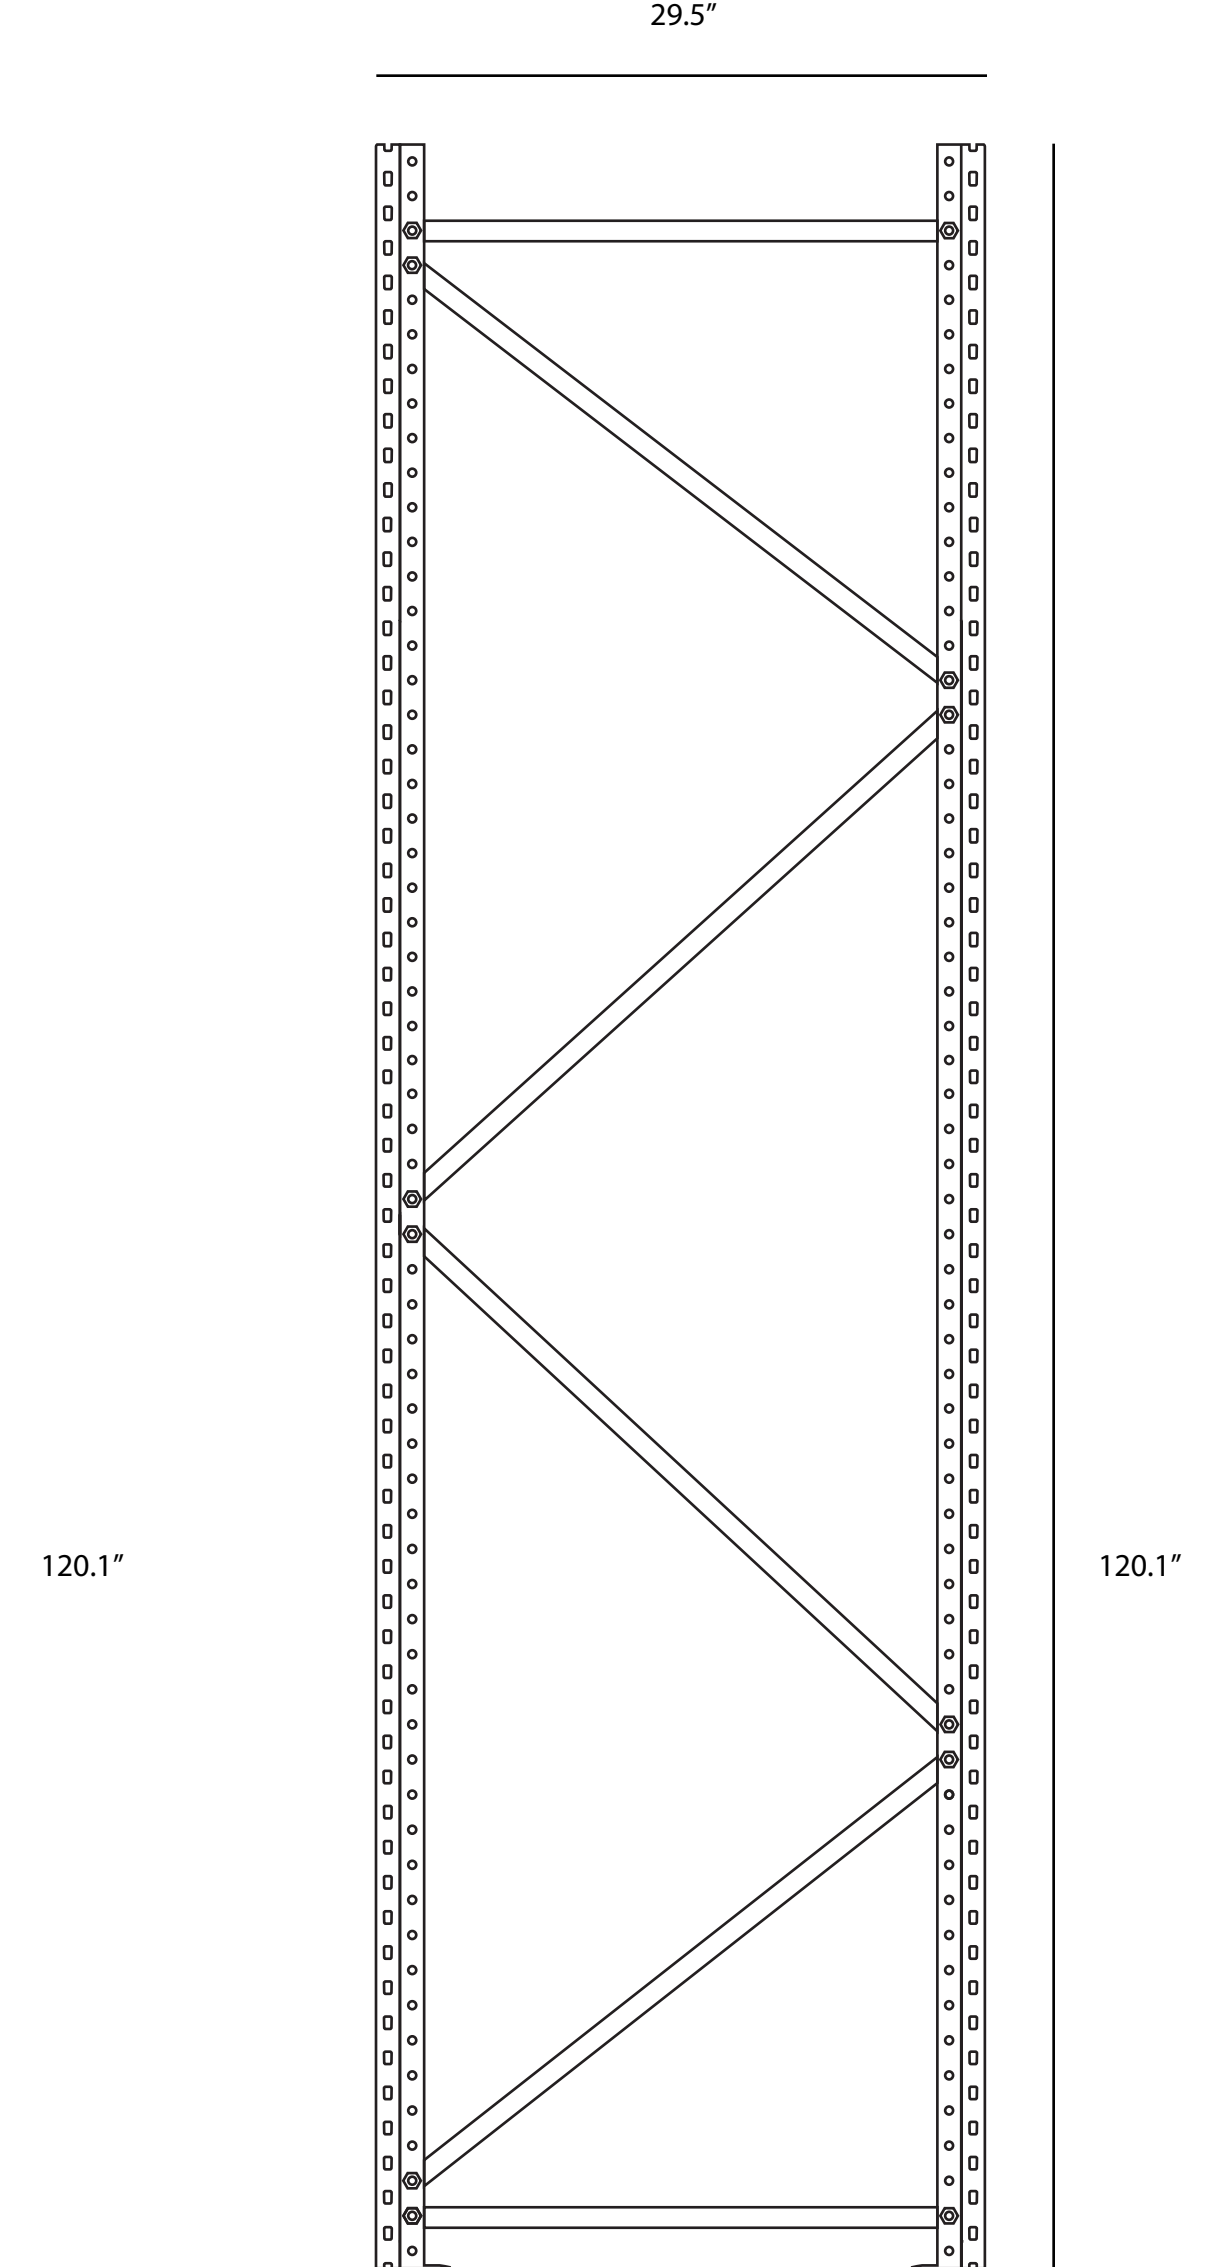

Phoenix Storage Shelving  
Frame Configuration

24" x 72" Frame

24" x 96" Frame

30" x 96" Frame

24" x 120" Frame

30" x 120" Frame