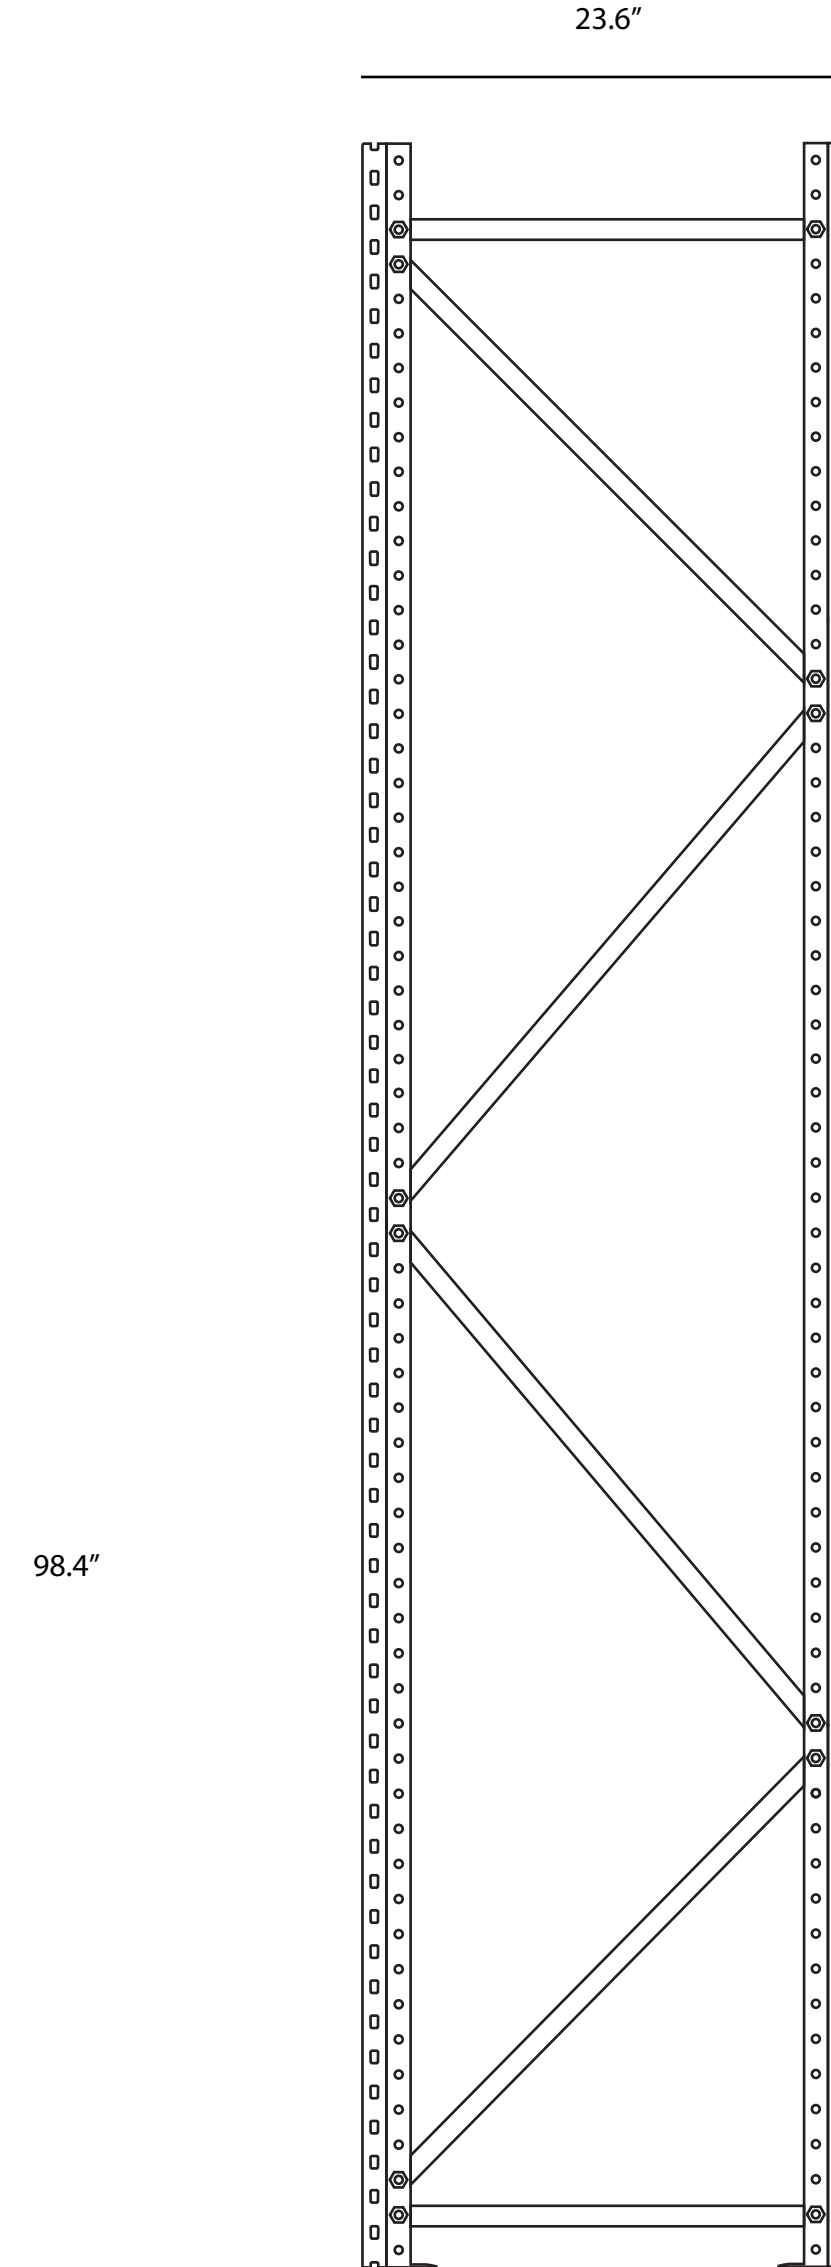

Phoenix Storage Shelving  
Frame Configuration

24" x 72" Frame

24" x 96" Frame

30" x 96" Frame

24" x 120" Frame

30" x 120" Frame