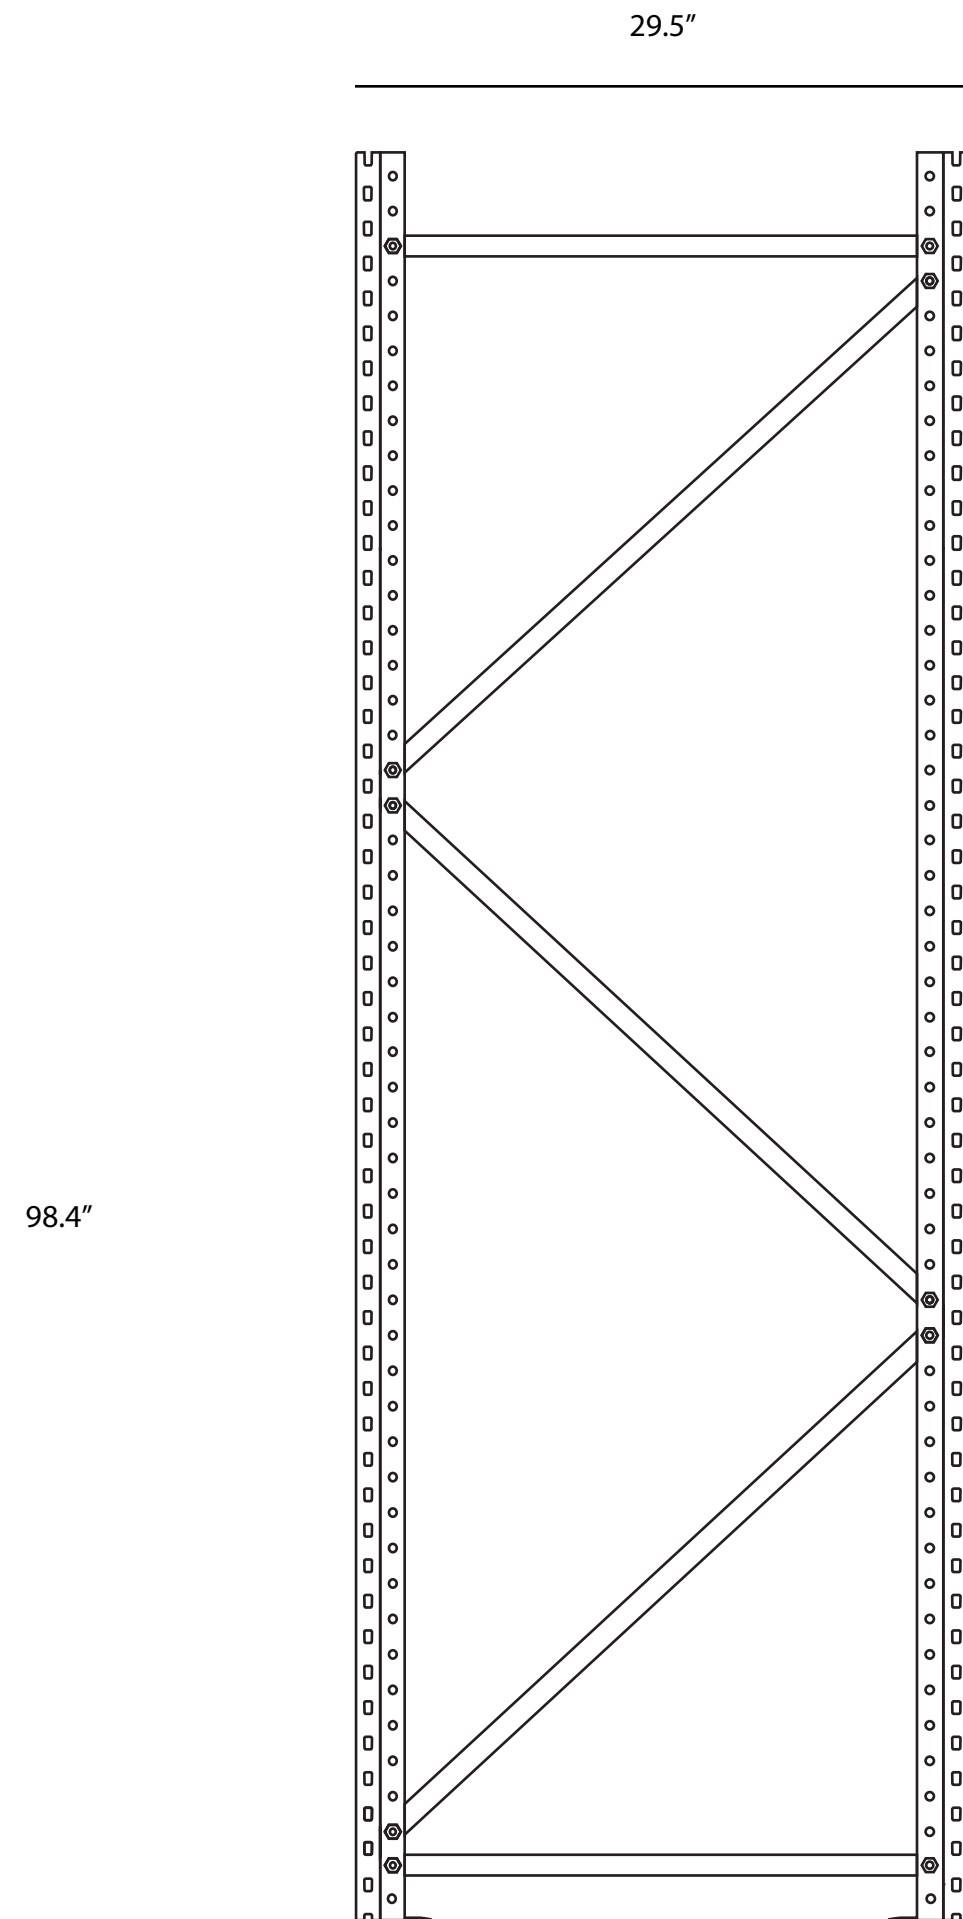

Phoenix Storage Shelving  
Frame Configuration

24" x 72" Frame

24" x 96" Frame

30" x 96" Frame

24" x 120" Frame

30" x 120" Frame