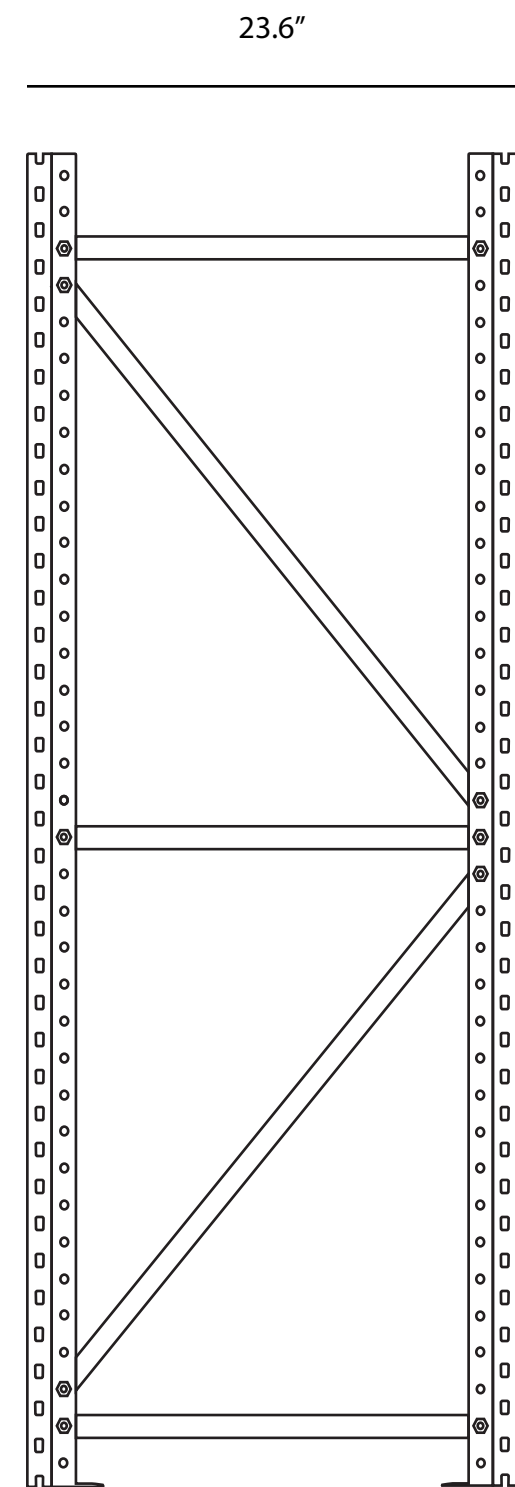

Phoenix Storage Shelving  
Frame Configuration

24" x 72" Frame

24" x 96" Frame

30" x 96" Frame

24" x 120" Frame

30" x 120" Frame