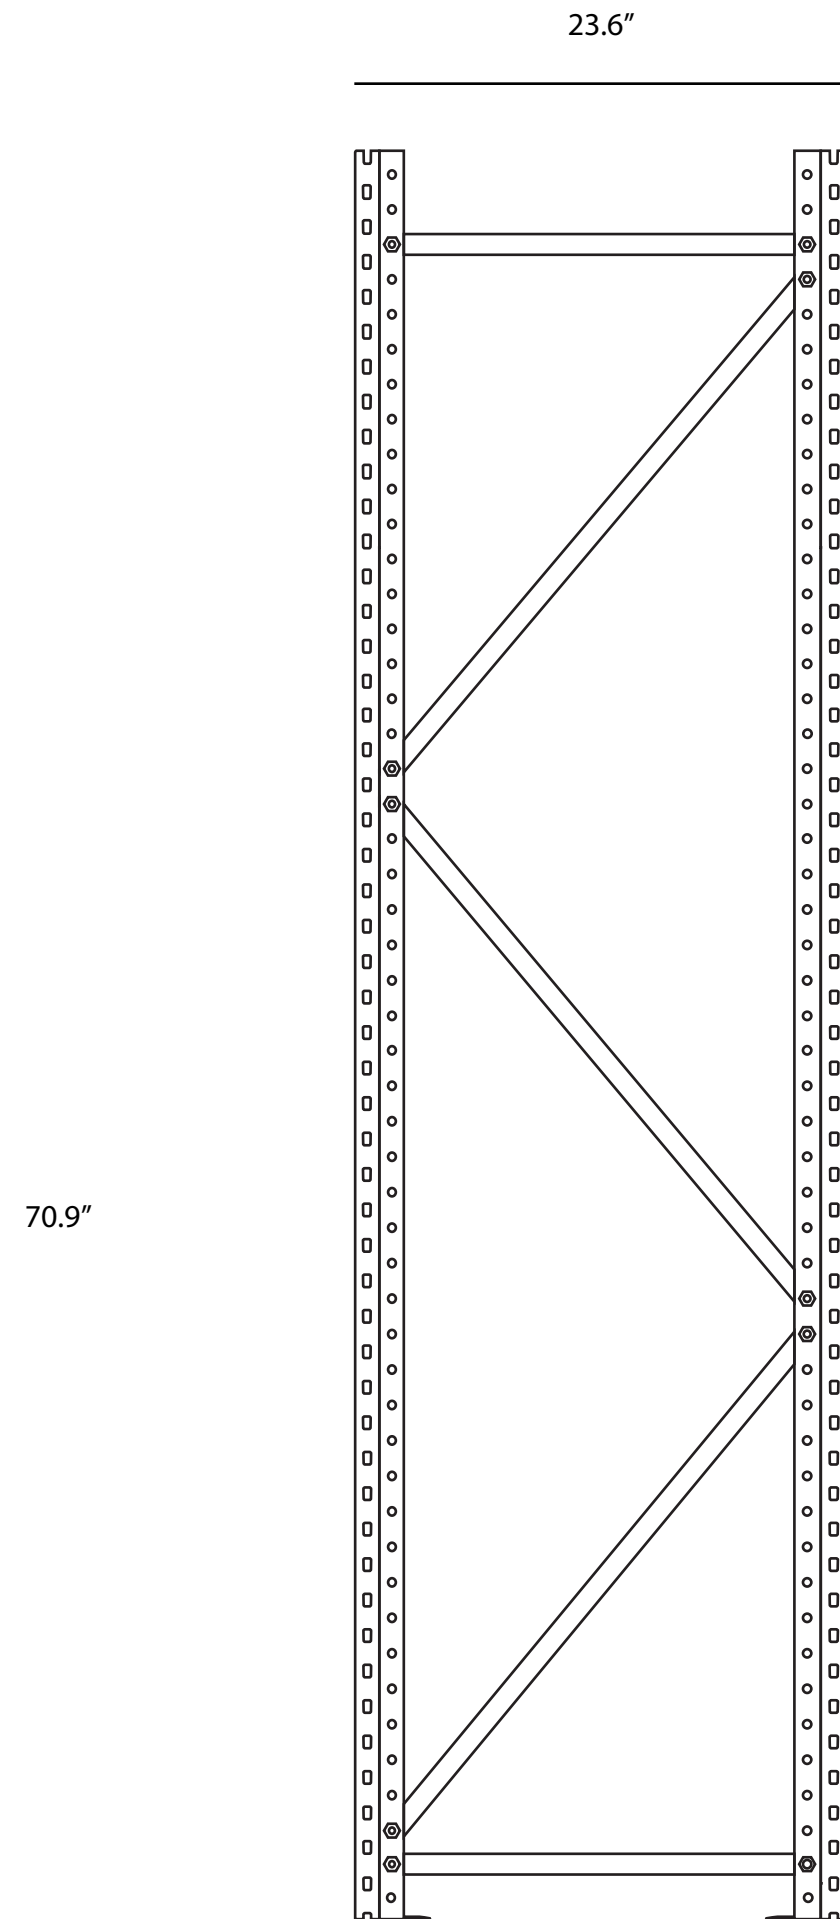

Phoenix Storage Shelving  
Frame Configuration

24" x 72" Frame

24" x 96" Frame

30" x 96" Frame

24" x 120" Frame

30" x 120" Frame