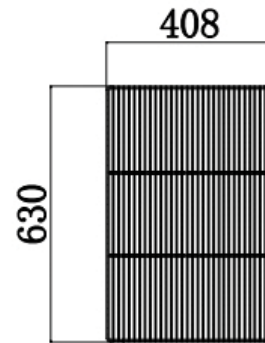

Telephone: 1-800-465-0234

Fax: (905) 607-0234

Email: sales@omcan.com

Website: www.omcan.com

Authorized Dealer

Granite Top Refrigerated Pizza Prep Table

SPECIFICATIONS

Item Number	39592	41145	48621
Model	PT-CN-0390	PT-CN-0580	PT-CN-0580-2
Description	59 inch - 2 doors	80 inch - 3 doors	80 inch - 2 doors
Capacity	390 L / 13.8 cu. ft.	580 L / 20.5 cu. ft.	
Power (W)	Capacity: 0.19 kW Input Power: 0.17 kW	Capacity: 0.29 kW Input Power: 0.21 kW	
Refrigerant	R290 - 230G		
Temperature	-2 - 8 °C / 28.4 - 46.4 °F		
Electrical	110V / 60Hz / 1Ph		
Consumption	2 kW / h		
Granite Thickness	1.2" / 30 mm		
Backsplash Height	6" / 180 mm		
Foaming Components	C5H10		
Compressor	Embraco		
Digital Thermostat	Yes		
Partition Width	(x2) 17.1" / 435 mm	(x3) 17.1" / 435 mm	(x2) 29.4" / 746 mm
Overall Interior Cabinet (Dwh)	27" x 37.2" x 22.4" 684 x 945 x 569 mm	27" x 61.5" x 22.2" 684 x 1562 x 564 mm	
Net Dimensions (DWH)	59.4" x 31.5" x 39.4" 1510 x 800 x 1000 mm	79.5" x 31.5" x 39.4" 2020 x 800 x 1000 mm	
Gross Dimensions (DWH)	64.2" x 36.2" x 40.2" 1630 x 920 x 1020 mm	84.3" x 36.2" x 40.2" 2140 x 920 x 1020 mm	
Net Weight	478.4 lb. / 217 kg	542.2 lb. / 246 kg	544.5 lb. / 247 kg
Gross Weight	556 lb. / 252.2 kg	684 lb. / 310 kg	684 lb. / 310 kg

Granite Top Refrigerated Pizza Prep Table

48621 - 80"

Granite Top Refrigerated Pizza Prep Table

41145 - 80"

Granite Top Refrigerated Pizza Prep Table

39592 - 59"