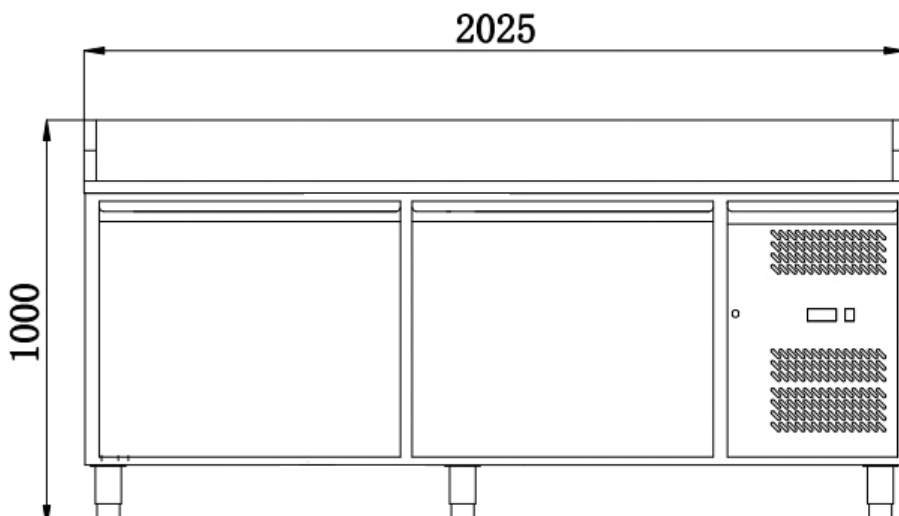

Granite Top Refrigerated Pizza Prep Table

48621 - 80"