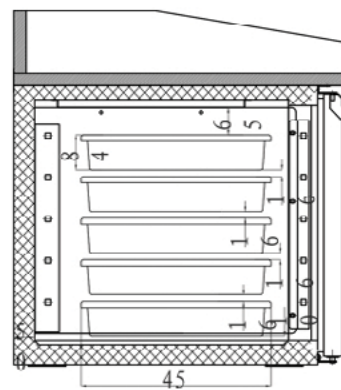

Granite Top Refrigerated Pizza Prep Table

48621 - 80"