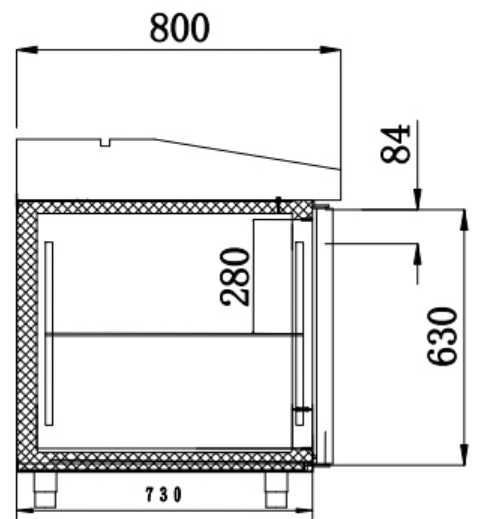

Granite Top Refrigerated Pizza Prep Table

48621 - 80"