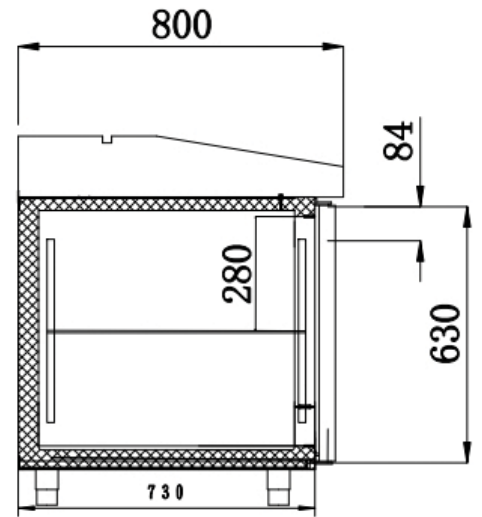

Telephone: 1-800-465-0234

Fax: (905) 607-0234

Email: sales@omcan.com

Website: www.omcan.com

Authorized Dealer

Granite Top Refrigerated Pizza Prep Table

SPECIFICATIONS

Item Number	39592	41145	48621
Model	PT-CN-0390	PT-CN-0580	PT-CN-0580-2
Description	59 inch - 2 doors	80 inch - 3 doors	80 inch - 2 doors
Capacity	390 L / 13.8 cu. ft.	580 L / 20.5 cu. ft.	
Power (W)	Capacity: 0.19 kW Input Power: 0.17 kW	Capacity: 0.29 kW Input Power: 0.21 kW	
Refrigerant	R290 - 230G		
Temperature	-2 - 8 °C / 28.4 - 46.4 °F		
Electrical	110V / 60Hz / 1Ph		
Consumption	2 kW / h		
Granite Thickness	1.2" / 30 mm		
Backsplash Height	6" / 180 mm		
Foaming Components	C5H10		
Compressor	Embraco		
Digital Thermostat	Yes		
Partition Width	(x2) 17.1" / 435 mm	(x3) 17.1" / 435 mm	(x2) 29.4" / 746 mm
Overall Interior Cabinet (Dwh)	27" x 37.2" x 22.4" 684 x 945 x 569 mm	27" x 61.5" x 22.2" 684 x 1562 x 564 mm	
Net Dimensions (DWH)	59.4" x 31.5" x 39.4" 1510 x 800 x 1000 mm	79.5" x 31.5" x 39.4" 2020 x 800 x 1000 mm	
Gross Dimensions (DWH)	64.2" x 36.2" x 40.2" 1630 x 920 x 1020 mm	84.3" x 36.2" x 40.2" 2140 x 920 x 1020 mm	
Net Weight	478.4 lb. / 217 kg	542.2 lb. / 246 kg	544.5 lb. / 247 kg
Gross Weight	556 lb. / 252.2 kg	684 lb. / 310 kg	684 lb. / 310 kg

Granite Top Refrigerated Pizza Prep Table

48621 - 80"

Granite Top Refrigerated Pizza Prep Table

41145 - 80"

Granite Top Refrigerated Pizza Prep Table

39592 - 59"