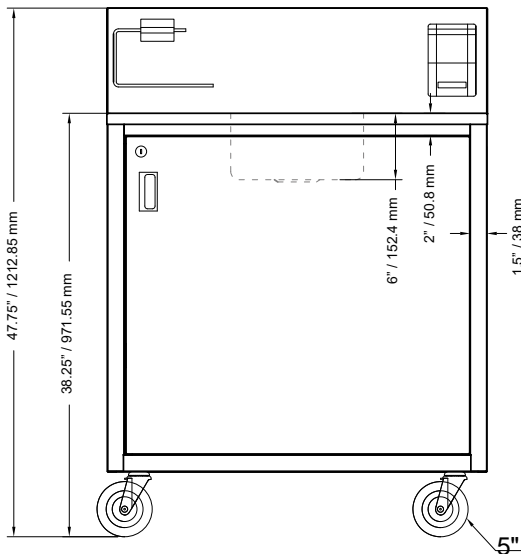

### FEATURES

- Backsplash to prevent water splashes on the wall
- 16 gauge 304 stainless steel fabricated bowl
- Cabinet body and the swing door with a recessed handle are made of 18 gauge 430 stainless steel, which is easy to clean and maintain
- Wall-mounted hand soap dispenser and a stainless steel paper towel dispenser for hygiene and convenience
- Built with a water heater tank and a pump to ensure a steady supply of hot and cold water.
- The station has casters for easy moving and can be positioned in any location that suits your needs

### Includes:

- Deck-mounted 4" center faucet with 4" gooseneck spout
- 2 removable 5 gallon fresh cold water tank with 37" hose
- 2 removable 7.5 gallon waste tank with 37" hose
- 120V 2 gallon water heater tank and pump
- 5" plate casters (2 with brakes)
- 1.5" drain basket

## TECHNICAL DRAWING & DIMENSIONS

## SPECIFICATIONS

Item Number	46788
Center Faucet	4" / 102 mm
Gooseneck Spout	4" / 102 mm
Water Tank Capacity	2 x 18.9 L / 5 Gal
Waste Tank Capacity	2 x 28.4 L / 7.5 Gal
Hose Length	37" / 940 mm
Water Heater Tank	Capacity 7.6 L / 2 Gal
Casters	5" / 127 mm (2 with brakes)
Drain Basket	1.5" / 38mm
Bowl Material	16 Gauge 304 Stainless Steel
Body Material	18 Gauge 430 Stainless Steel
Paper Towel Dispenser	Stainless Steel
Hand Soap Dispenser	18 Gauge 304 Stainless Steel
Electrical	110 - 120V / 60Hz / 1
AMP	11.85 A
Net Weight	69.5 lb. / 31.5 kg
Packaging Weight	75 lb. / 34 kg
Fabricated Bowl	12" x 14" x 6" 305 x 356 x 152 mm
Net Dimensions (DWH)	25.3" x 34.4" x 38.3" 641 x 873 x 972 mm
Packaging Dimensions (DWH)	26.8" x 35.4" x 48.8" 679 x 899 x 1238 mm