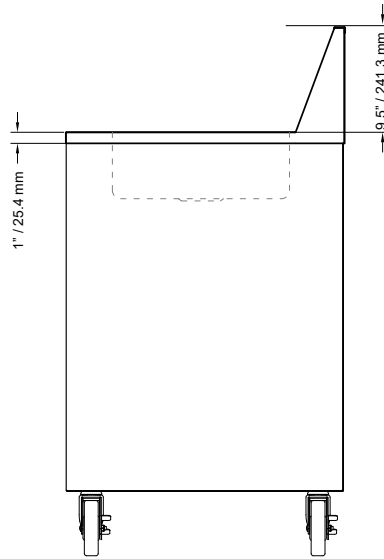

### Includes:

- Deck-mounted 4" center faucet with 4" gooseneck spout
- 2 removable 5 gallon fresh cold water tank with 37" hose
- 2 removable 7.5 gallon waste tank with 37" hose
- 120V 2 gallon water heater tank and pump
- 5" plate casters (2 with brakes)
- 1.5" drain basket

## TECHNICAL DRAWING & DIMENSIONS

## SPECIFICATIONS

Item Number	46788
Center Faucet	4" / 102 mm
Gooseneck Spout	4" / 102 mm
Water Tank Capacity	2 x 18.9 L / 5 Gal
Waste Tank Capacity	2 x 28.4 L / 7.5 Gal
Hose Length	37" / 940 mm
Water Heater Tank	Capacity 7.6 L / 2 Gal
Casters	5" / 127 mm (2 with brakes)
Drain Basket	1.5" / 38mm
Bowl Material	16 Gauge 304 Stainless Steel
Body Material	18 Gauge 430 Stainless Steel
Paper Towel Dispenser	Stainless Steel
Hand Soap Dispenser	18 Gauge 304 Stainless Steel
Electrical	110 - 120V / 60Hz / 1
AMP	11.85 A
Net Weight	69.5 lb. / 31.5 kg
Packaging Weight	75 lb. / 34 kg
Fabricated Bowl	12" x 14" x 6" 305 x 356 x 152 mm
Net Dimensions (DWH)	25.3" x 34.4" x 38.3" 641 x 873 x 972 mm
Packaging Dimensions (DWH)	26.8" x 35.4" x 48.8" 679 x 899 x 1238 mm