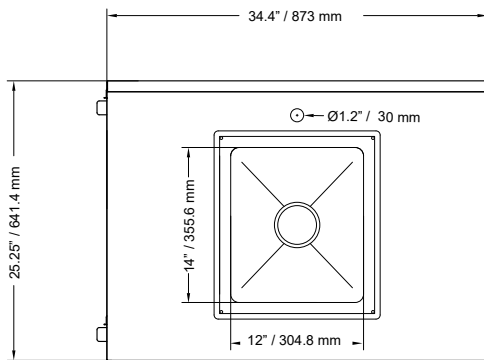

### Includes:

- Deck-mounted 4" center faucet with 4" gooseneck spout
- 2 removable 5 gallon fresh cold water tank with 37" hose
- 2 removable 7.5 gallon waste tank with 37" hose
- 120V 2 gallon water heater tank and pump
- 5" plate casters (2 with brakes)
- 1.5" drain basket

## TECHNICAL DRAWING & DIMENSIONS

## SPECIFICATIONS

Item Number	46788
Center Faucet	4" / 102 mm
Gooseneck Spout	4" / 102 mm
Water Tank Capacity	2 x 18.9 L / 5 Gal
Waste Tank Capacity	2 x 28.4 L / 7.5 Gal
Hose Length	37" / 940 mm
Water Heater Tank	Capacity 7.6 L / 2 Gal
Casters	5" / 127 mm (2 with brakes)
Drain Basket	1.5" / 38mm
Bowl Material	16 Gauge 304 Stainless Steel
Body Material	18 Gauge 430 Stainless Steel
Paper Towel Dispenser	Stainless Steel
Hand Soap Dispenser	18 Gauge 304 Stainless Steel
Electrical	110 - 120V / 60Hz / 1
AMP	11.85 A
Net Weight	69.5 lb. / 31.5 kg
Packaging Weight	75 lb. / 34 kg
Fabricated Bowl	12" x 14" x 6" 305 x 356 x 152 mm
Net Dimensions (DWH)	25.3" x 34.4" x 38.3" 641 x 873 x 972 mm
Packaging Dimensions (DWH)	26.8" x 35.4" x 48.8" 679 x 899 x 1238 mm