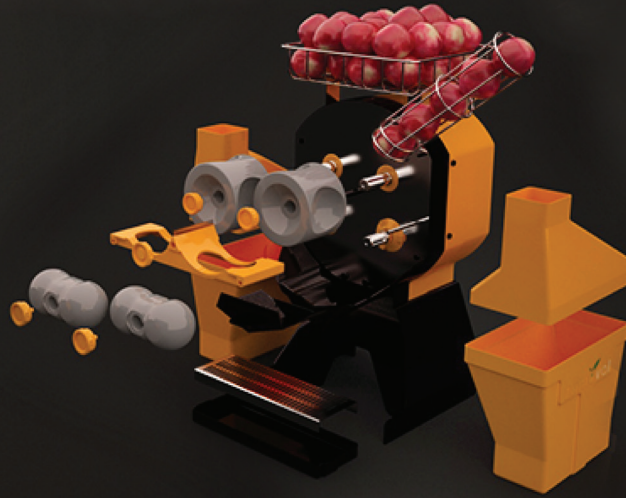

BIG BASIC

TECHNICAL SPECIFICATIONS

ITEM NUMBER	41965
MODEL	JE-ES-0028-BB
POWER	0.75 HP / 0.56 kW
FRUIT DIAMETER	3" - 3.8" / 75mm-95mm
FEEDER CAPACITY	6 Fruits
PEEL BUCKET	20 kg. / 44 lbs.
PRODUCTION	28 fruits per minute
ELECTRICAL	115V / 60Hz / 1
CURRENT	4.1 / 3.7 A - 9 / 8.6 A
DIMENSIONS (DWH)	17" x 28.7" x 33.8" / 43mm x 730mm x 860mm
WEIGHT	42.6 kg. / 93.9 lbs.

2015.E.O.E

JUICE EXTRACTOR

28 FRUITS/MINUTE WITH AUTOMATIC SHOWER AND AUTOMATIC INDUCTIVE PROXIMITY SENSOR

Equipped with a 0.75 HP motor and gears of steel, this juicer is certainly is durable and robust for commercial applications. Easy to clean and maintain.

Item 40539

Dispenser Stand

Compatible for BIG BASIC with no self tap and big capacity juice filter

- 1) Necessary option
- 2) Impossible combination

*Self Tap (Standard for ITEM 39521)

The easy-to-use automatic tap is connected directly to the motor of the machine. Open the tap and the machine starts running. Close the tap and the machine stops.

Juice Level Detector

With this system, you can always count on the number of liters of fresh orange juice. This system is ideal for self-service and larger volume operations.

Big Capacity Juice Filter

The juice tray has a big filter with high capacity, double-curved design and a pulp moving stick. This option allows squeezing more than 20 liters of juice without cleaning the filter.