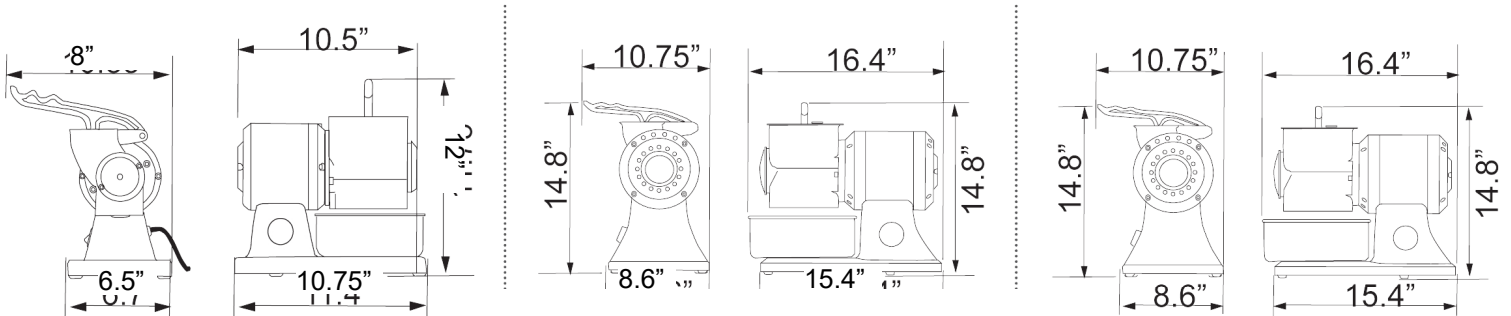

11405 / 39884
1.5 HP / 1.12 kW

WARRANTY
PARTS AND LABOR

Authorized Dealer

EUROPEAN CHEESE GRATER

LIGHT & MODERATE-DUTY STAINLESS STEEL

TECHNICAL DRAWING WITH DIMENSIONS

0.5 & 1 HP European Light/moderate-duty Cheese Graters

Item	21719	11404
Model	GR-IT-0373-M	GR-IT-0746-M
Power	0.5 HP / 0.37 kW	1 HP / 0.75 kW
RPM	1670	1670
Electrical	110V/60Hz/1	110V/60Hz/1
Microswitch	Yes	Yes
Weight	18 lbs. / 8 kg.	36 lbs. / 16.36 kg.
Gross Weight	20 lbs. / 9 kg.	43 lbs. / 19.55 kg.
Dimensions	10.25" x 6.5" x 12" / 260 x 165 x 605 mm	10.75" x 15.4" x 14.8" / 273 x 391 x 376 mm
Gross Dimensions	12" x 11" x 14" / 605 x 279 x 356 mm	16" x 13" x 16" / 406 x 330 x 406 mm

1.5 HP European Light/moderate-duty Cheese Graters

Item	11403	11405	39884
Model	GR-IT-1119	GR-IT-1119-M	GR-IT-1119-B
Power	1.5 HP / 1.12 kW	1.5 HP / 1.12 kW	1.5 HP / 1.12 kW
RPM	1030	1030	1030
Electrical	110V/60Hz/1	110V/60Hz/1	110V/60Hz/1
Microswitch	No	Yes	Yes
Brake Motor	No	No	Yes
Weight	42 lbs. / 19 kg.	44 lbs. / 20 kg.	44 lbs. / 20 kg.
Gross Weight	49 lbs. / 22.27 kg.	49 lbs. / 22.27 kg.	49 lbs. / 22.27 kg.
Dimensions (DWH)	10.75" x 15.4" x 14.8" / 273 x 391 x 376 mm	10.75" x 15.4" x 14.8" / 273 x 391 x 376 mm	10.75" x 15.4" x 14.8" / 273 x 391 x 376 mm
Gross Dimensions	19" x 12" x 20" / 482.6 x 605 x 508 mm	19" x 12" x 20" / 482.6 x 605 x 508 mm	19" x 12" x 20" / 482.6 x 605 x 508 mm