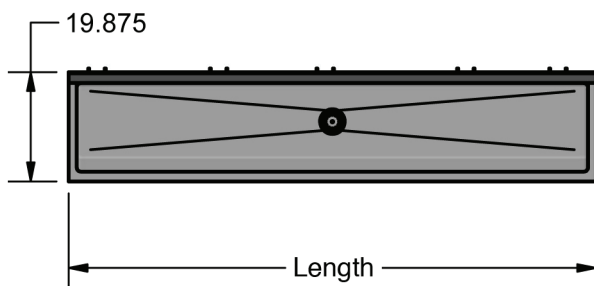

Wall Mount Multistation Handwash Sinks

Stainless Steel Hand Sinks

Use your smart phone to scan the above QR code to visit our website:
www.bk-resources.com

Certifications:

Features:

- T-304 Basket Drain Included
- 1, 2, 3, or 4 Stations Per Sink Available
- Splash Mounted Single Hole or 8" On center Faucet
- Model #'s Ending in "B" Include an Attached Bracket for Mounting Knee Valves
- Custom Faucet Hole Configurations Available
- 19.875" Overall Width and 28.25" Overall Height

Material:

- 14 Ga. T-304 Stainless Steel Sink
- 18 Ga. S/S Supports

| Part Number | Handwash Stations | Faucet / Spout Mounting | Bracket for Knee Valve | Overall Dimensions |
|-------------|-------------------|-------------------------|------------------------|-----------------------------------|
| MSSH-24W1 | 1 | Single Hole Splash | No | 24" (l) x 19 ^{7/8} " (w) |
| MSSH-24W1B | 1 | Single Hole Splash | Yes | 24" (l) x 19 ^{7/8} " (w) |
| MSSH-24W2 | 1 | 8" O.C. Splash | No | 24" (l) x 19 ^{7/8} " (w) |
| MSSH-48W1 | 2 | Single Hole Splash | No | 48" (l) x 19 ^{7/8} " (w) |
| MSSH-48W1B | 2 | Single Hole Splash | Yes | 48" (l) x 19 ^{7/8} " (w) |
| MSSH-48W2 | 2 | 8" O.C. Splash | No | 48" (l) x 19 ^{7/8} " (w) |
| MSSH-60W1 | 2 | Single Hole Splash | No | 60" (l) x 19 ^{7/8} " (w) |
| MSSH-60W1B | 2 | Single Hole Splash | Yes | 60" (l) x 19 ^{7/8} " (w) |
| MSSH-60W2 | 2 | 8" O.C. Splash | No | 60" (l) x 19 ^{7/8} " (w) |
| MSSH-72W1 | 3 | Single Hole Splash | No | 72" (l) x 19 ^{7/8} " (w) |
| MSSH-72W1B | 3 | Single Hole Splash | Yes | 72" (l) x 19 ^{7/8} " (w) |
| MSSH-72W2 | 3 | 8" O.C. Splash | No | 72" (l) x 19 ^{7/8} " (w) |
| MSSH-96W1 | 4 | Single Hole Splash | No | 96" (l) x 19 ^{7/8} " (w) |
| MSSH-96W1B | 4 | Single Hole Splash | Yes | 96" (l) x 19 ^{7/8} " (w) |
| MSSH-96W2 | 4 | 8" O.C. Splash | No | 96" (l) x 19 ^{7/8} " (w) |