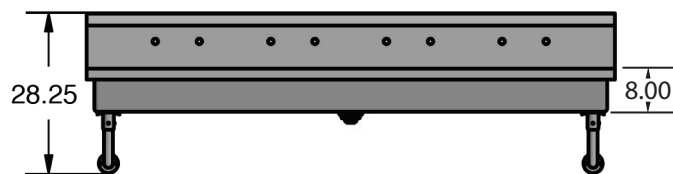

Wall Mount Multistation Handwash Sinks

Stainless Steel Hand Sinks

Use your smart phone to scan the above QR code to visit our website:
www.bk-resources.com

Certifications:

Features:

- T-304 Basket Drain Included
- 1, 2, 3, or 4 Stations Per Sink Available
- Splash Mounted Single Hole or 8" On center Faucet
- Model #'s Ending in "B" Include an Attached Bracket for Mounting Knee Valves
- Custom Faucet Hole Configurations Available
- 19.875" Overall Width and 28.25" Overall Height

Material:

- 14 Ga. T-304 Stainless Steel Sink
- 18 Ga. S/S Supports

| Part Number | Handwash Stations | Faucet / Spout Mounting | Bracket for Knee Valve | Overall Dimensions |
|-------------|-------------------|-------------------------|------------------------|-----------------------------------|
| MSSH-24W1 | 1 | Single Hole Splash | No | 24" (l) x 19 ^{7/8} " (w) |
| MSSH-24W1B | 1 | Single Hole Splash | Yes | 24" (l) x 19 ^{7/8} " (w) |
| MSSH-24W2 | 1 | 8" O.C. Splash | No | 24" (l) x 19 ^{7/8} " (w) |
| MSSH-48W1 | 2 | Single Hole Splash | No | 48" (l) x 19 ^{7/8} " (w) |
| MSSH-48W1B | 2 | Single Hole Splash | Yes | 48" (l) x 19 ^{7/8} " (w) |
| MSSH-48W2 | 2 | 8" O.C. Splash | No | 48" (l) x 19 ^{7/8} " (w) |
| MSSH-60W1 | 2 | Single Hole Splash | No | 60" (l) x 19 ^{7/8} " (w) |
| MSSH-60W1B | 2 | Single Hole Splash | Yes | 60" (l) x 19 ^{7/8} " (w) |
| MSSH-60W2 | 2 | 8" O.C. Splash | No | 60" (l) x 19 ^{7/8} " (w) |
| MSSH-72W1 | 3 | Single Hole Splash | No | 72" (l) x 19 ^{7/8} " (w) |
| MSSH-72W1B | 3 | Single Hole Splash | Yes | 72" (l) x 19 ^{7/8} " (w) |
| MSSH-72W2 | 3 | 8" O.C. Splash | No | 72" (l) x 19 ^{7/8} " (w) |
| MSSH-96W1 | 4 | Single Hole Splash | No | 96" (l) x 19 ^{7/8} " (w) |
| MSSH-96W1B | 4 | Single Hole Splash | Yes | 96" (l) x 19 ^{7/8} " (w) |
| MSSH-96W2 | 4 | 8" O.C. Splash | No | 96" (l) x 19 ^{7/8} " (w) |