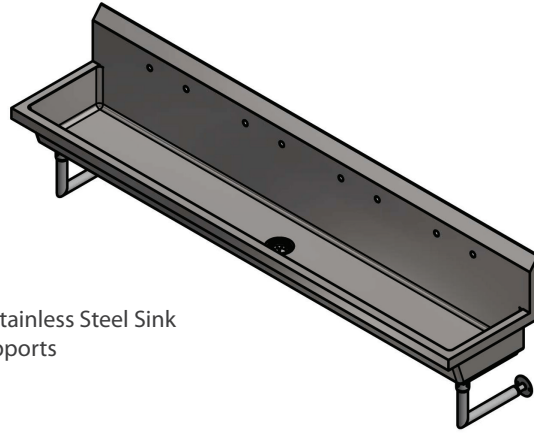

Wall Mount Multistation Handwash Sinks

Stainless Steel Hand Sinks

Use your smart phone to scan the above QR code to visit our website:
www.bk-resources.com

Certifications:

Features:

- T-304 Basket Drain Included
- 1, 2, 3, or 4 Stations Per Sink Available
- Splash Mounted Single Hole or 8" On center Faucet
- Model #'s Ending in "B" Include an Attached Bracket for Mounting Knee Valves
- Custom Faucet Hole Configurations Available
- 19.875" Overall Width and 28.25" Overall Height

Material:

- 14 Ga. T-304 Stainless Steel Sink
- 18 Ga. S/S Supports

| Part Number | Handwash Stations | Faucet / Spout Mounting | Bracket for Knee Valve | Overall Dimensions |
|-------------|-------------------|-------------------------|------------------------|-----------------------------------|
| MSSH-24W1 | 1 | Single Hole Splash | No | 24" (l) x 19 ^{7/8} " (w) |
| MSSH-24W1B | 1 | Single Hole Splash | Yes | 24" (l) x 19 ^{7/8} " (w) |
| MSSH-24W2 | 1 | 8" O.C. Splash | No | 24" (l) x 19 ^{7/8} " (w) |
| MSSH-48W1 | 2 | Single Hole Splash | No | 48" (l) x 19 ^{7/8} " (w) |
| MSSH-48W1B | 2 | Single Hole Splash | Yes | 48" (l) x 19 ^{7/8} " (w) |
| MSSH-48W2 | 2 | 8" O.C. Splash | No | 48" (l) x 19 ^{7/8} " (w) |
| MSSH-60W1 | 2 | Single Hole Splash | No | 60" (l) x 19 ^{7/8} " (w) |
| MSSH-60W1B | 2 | Single Hole Splash | Yes | 60" (l) x 19 ^{7/8} " (w) |
| MSSH-60W2 | 2 | 8" O.C. Splash | No | 60" (l) x 19 ^{7/8} " (w) |
| MSSH-72W1 | 3 | Single Hole Splash | No | 72" (l) x 19 ^{7/8} " (w) |
| MSSH-72W1B | 3 | Single Hole Splash | Yes | 72" (l) x 19 ^{7/8} " (w) |
| MSSH-72W2 | 3 | 8" O.C. Splash | No | 72" (l) x 19 ^{7/8} " (w) |
| MSSH-96W1 | 4 | Single Hole Splash | No | 96" (l) x 19 ^{7/8} " (w) |
| MSSH-96W1B | 4 | Single Hole Splash | Yes | 96" (l) x 19 ^{7/8} " (w) |
| MSSH-96W2 | 4 | 8" O.C. Splash | No | 96" (l) x 19 ^{7/8} " (w) |