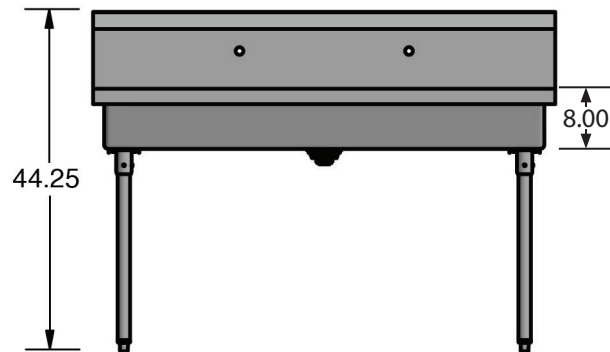

Freestanding Multistation Handwash Sinks

Stainless Steel Hand Sinks

Use your smart phone to scan the above QR code to visit our website:
www.bk-resources.com

Certifications:

Features:

- T-304 Basket Drain Included
- 1, 2, 3, or 4 Stations Per Sink Available
- Splash Mounted Single Hole or 8" On center Faucet
- Model #'s Ending in "B" Include an Attached Bracket for Mounting Knee Valves
- Custom Faucet Hole Configurations Available
- 19.875" Overall Width and 44.25" Overall Height

Material:

- 14 Ga. T-304 Stainless Steel Sink
- 18 Ga. S/S Legs / Supports

Part Number	Handwash Stations	Faucet / Spout Mounting	Bracket for Knee Valve	Overall Dimensions
MSHS-24F1	1	Single Hole Splash	No	24" (l) x 19 ^{7/8} " (w)
MSHS-24F1B	1	Single Hole Splash	Yes	24" (l) x 19 ^{7/8} " (w)
MSHS-24F2	1	8" O.C. Splash	No	24" (l) x 19 ^{7/8} " (w)
MSHS-48F1	2	Single Hole Splash	No	48" (l) x 19 ^{7/8} " (w)
MSHS-48F1B	2	Single Hole Splash	Yes	48" (l) x 19 ^{7/8} " (w)
MSHS-48F2	2	8" O.C. Splash	No	48" (l) x 19 ^{7/8} " (w)
MSHS-60F1	2	Single Hole Splash	No	60" (l) x 19 ^{7/8} " (w)
MSHS-60F1B	2	Single Hole Splash	Yes	60" (l) x 19 ^{7/8} " (w)
MSHS-60F2	2	8" O.C. Splash	No	60" (l) x 19 ^{7/8} " (w)
MSHS-72F1	3	Single Hole Splash	No	72" (l) x 19 ^{7/8} " (w)
MSHS-72F1B	3	Single Hole Splash	Yes	72" (l) x 19 ^{7/8} " (w)
MSHS-72F2	3	8" O.C. Splash	No	72" (l) x 19 ^{7/8} " (w)
MSHS-96F1	4	Single Hole Splash	No	96" (l) x 19 ^{7/8} " (w)
MSHS-96F1B	4	Single Hole Splash	Yes	96" (l) x 19 ^{7/8} " (w)
MSHS-96F2	4	8" O.C. Splash	No	96" (l) x 19 ^{7/8} " (w)