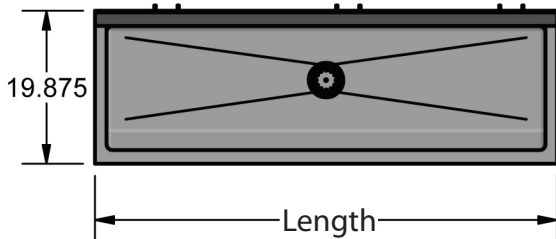

Freestanding Multistation Handwash Sinks

Stainless Steel Hand Sinks

Use your smart phone to scan the above QR code to visit our website:
www.bk-resources.com

Certifications:

Features:

- T-304 Basket Drain Included
- 1, 2, 3, or 4 Stations Per Sink Available
- Splash Mounted Single Hole or 8" On center Faucet
- Model #'s Ending in "B" Include an Attached Bracket for Mounting Knee Valves
- Custom Faucet Hole Configurations Available
- 19.875" Overall Width and 44.25" Overall Height

Material:

- 14 Ga. T-304 Stainless Steel Sink
- 18 Ga. S/S Legs / Supports

Part Number	Handwash Stations	Faucet / Spout Mounting	Bracket for Knee Valve	Overall Dimensions
MSHS-24F1	1	Single Hole Splash	No	24" (l) x 19 ^{7/8} " (w)
MSHS-24F1B	1	Single Hole Splash	Yes	24" (l) x 19 ^{7/8} " (w)
MSHS-24F2	1	8" O.C. Splash	No	24" (l) x 19 ^{7/8} " (w)
MSHS-48F1	2	Single Hole Splash	No	48" (l) x 19 ^{7/8} " (w)
MSHS-48F1B	2	Single Hole Splash	Yes	48" (l) x 19 ^{7/8} " (w)
MSHS-48F2	2	8" O.C. Splash	No	48" (l) x 19 ^{7/8} " (w)
MSHS-60F1	2	Single Hole Splash	No	60" (l) x 19 ^{7/8} " (w)
MSHS-60F1B	2	Single Hole Splash	Yes	60" (l) x 19 ^{7/8} " (w)
MSHS-60F2	2	8" O.C. Splash	No	60" (l) x 19 ^{7/8} " (w)
MSHS-72F1	3	Single Hole Splash	No	72" (l) x 19 ^{7/8} " (w)
MSHS-72F1B	3	Single Hole Splash	Yes	72" (l) x 19 ^{7/8} " (w)
MSHS-72F2	3	8" O.C. Splash	No	72" (l) x 19 ^{7/8} " (w)
MSHS-96F1	4	Single Hole Splash	No	96" (l) x 19 ^{7/8} " (w)
MSHS-96F1B	4	Single Hole Splash	Yes	96" (l) x 19 ^{7/8} " (w)
MSHS-96F2	4	8" O.C. Splash	No	96" (l) x 19 ^{7/8} " (w)